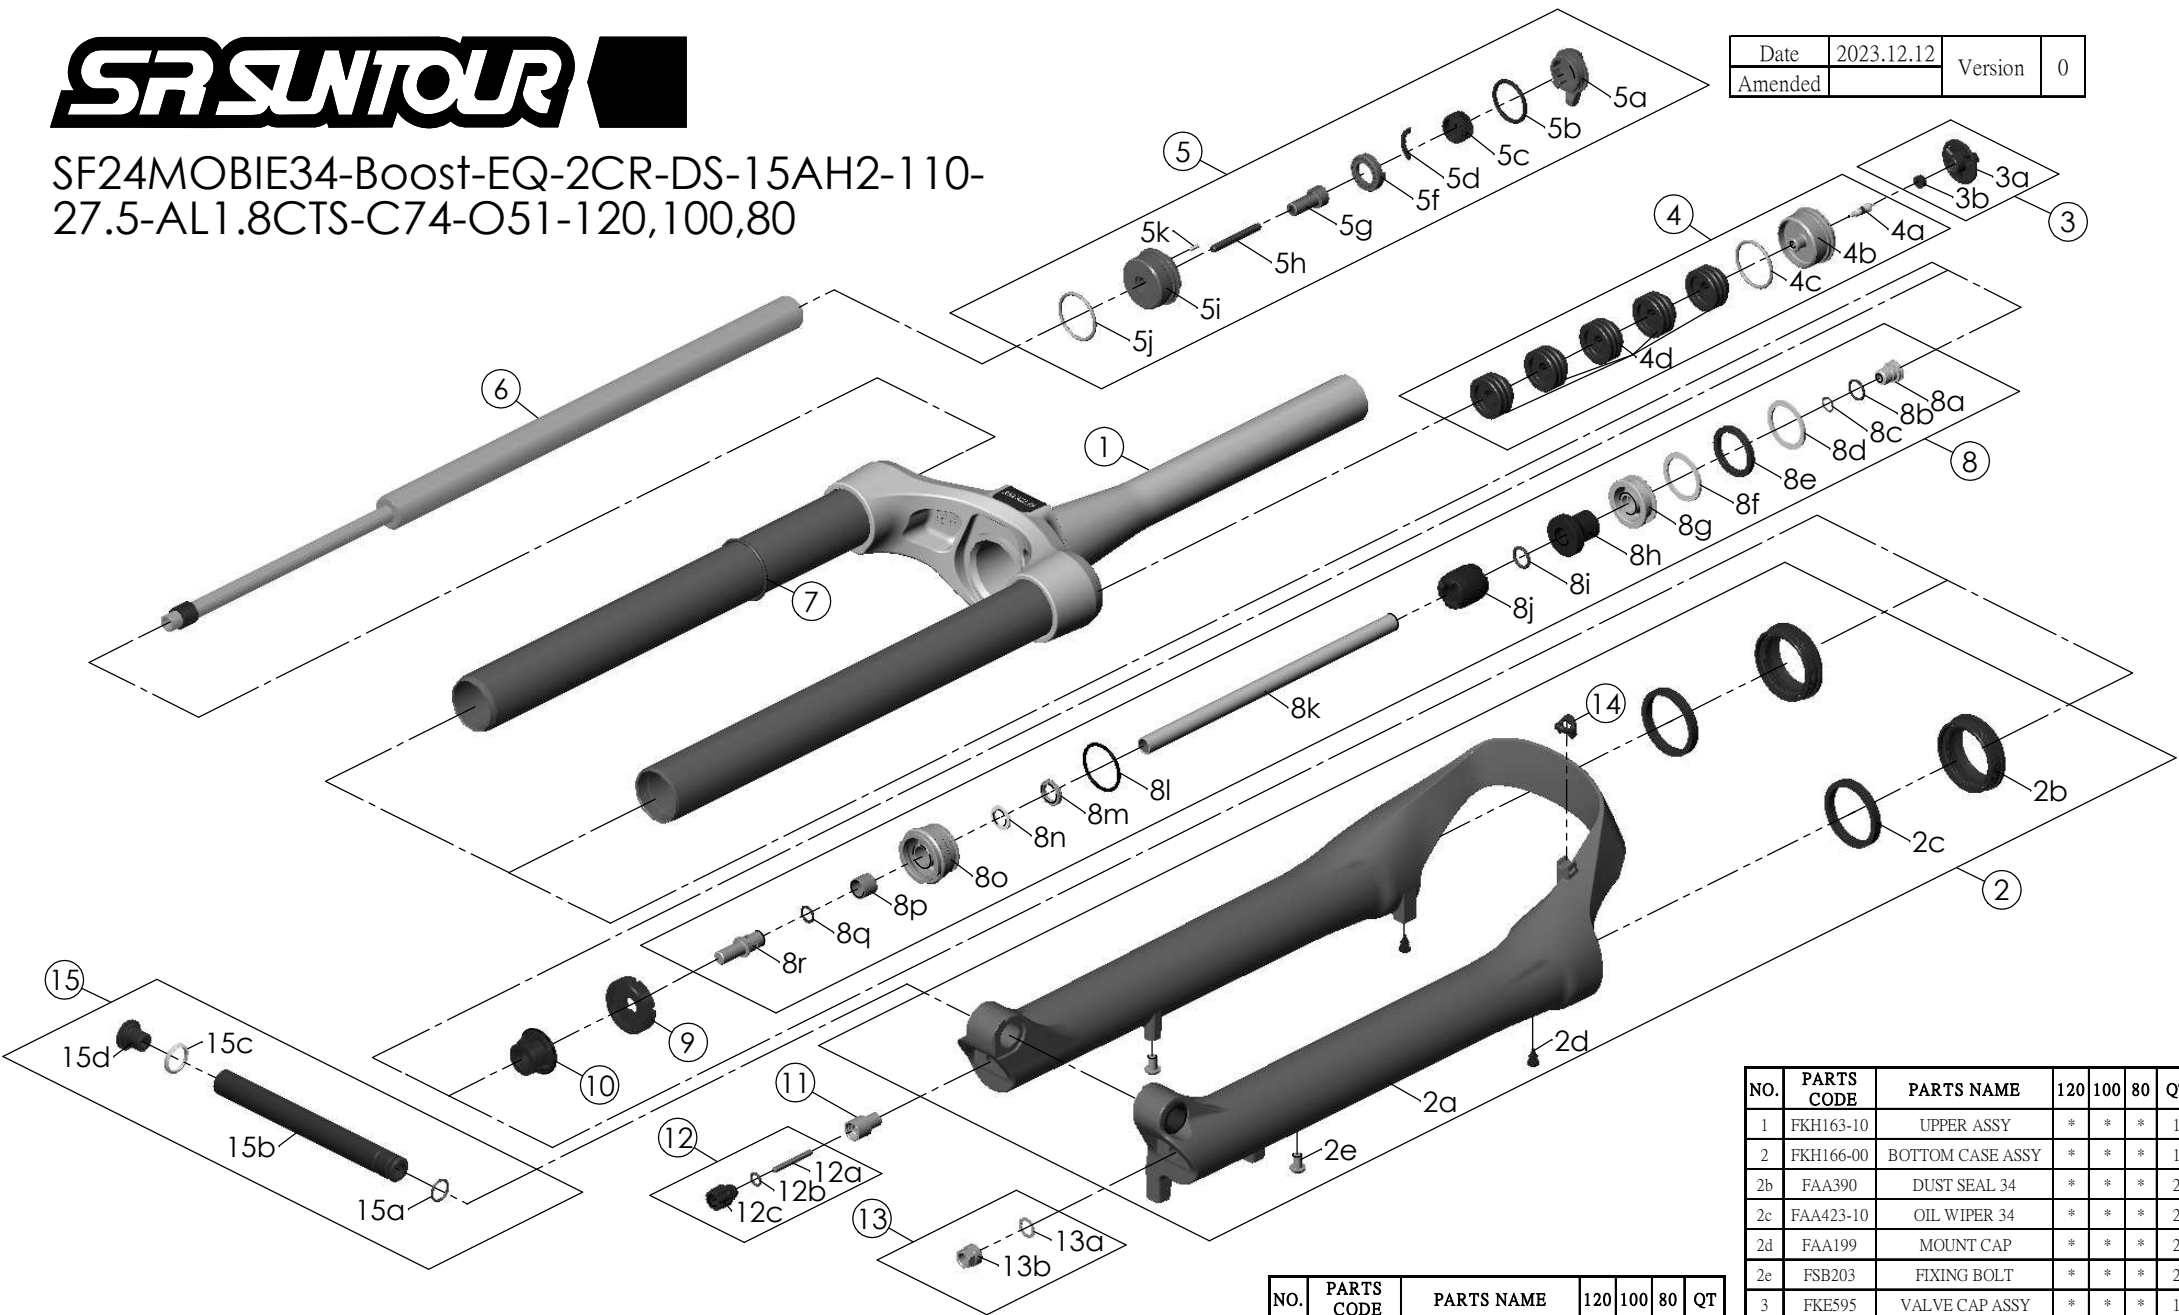

SF24MOBIE34-Boost-EQ-2CR-DS-15AH2-110-27.5-AL1.8CTS-C74-O51-120,100,80

Date	2023.12.12	Version	0
Amended			

NO.	PARTS CODE	PARTS NAME	120	100	80	QT
1	FKH163-10	UPPER ASSY	*	*	*	1
2	FKH166-00	BOTTOM CASE ASSY	*	*	*	1
2b	FAA390	DUST SEAL 34	*	*	*	2
2c	FAA423-10	OIL WIPER 34	*	*	*	2
2d	FAA199	MOUNT CAP	*	*	*	2
2e	FSB203	FIXING BOLT	*	*	*	2
3	FKE595	VALVE CAP ASSY	*	*	*	1
4	FKE075-68	AIR CAP ASSY	*	*	*	1
8	FKE577-07	SUPPORT TUBE ASSY	*			1
	FKE577-17			*		1
	FKE577-27				*	1
4d	FEG270-10	VOLUME REDUCER	*	*	*	5
					*	7
9	FEP687-10	BOTTOM BUMPER	*	*	*	1
10	FEG242-10	BOTTOM STOPPER	*	*	*	1
11	FSB058	DAMPER FIXING BOLT	*	*	*	1
12	FKA004-30	REBOUND KNOB ASSY	*	*	*	1

NO.	PARTS CODE	PARTS NAME	120	100	80	QT
13	FKA063-03	FIXING NUT SET	*	*	*	1
14	FEG394	BRACE COVER	*	*	*	1
15	FKA117-00	15AH2-110 THRU AXLE SET	*	*	*	1

NO.	PARTS CODE	PARTS NAME	120	100	80	QT
13	FKA063-03	FIXING NUT SET	*	*	*	1
14	FEG394	BRACE COVER	*	*	*	1
15	FKA117-00	15AH2-110 THRU AXLE SET	*	*	*	1