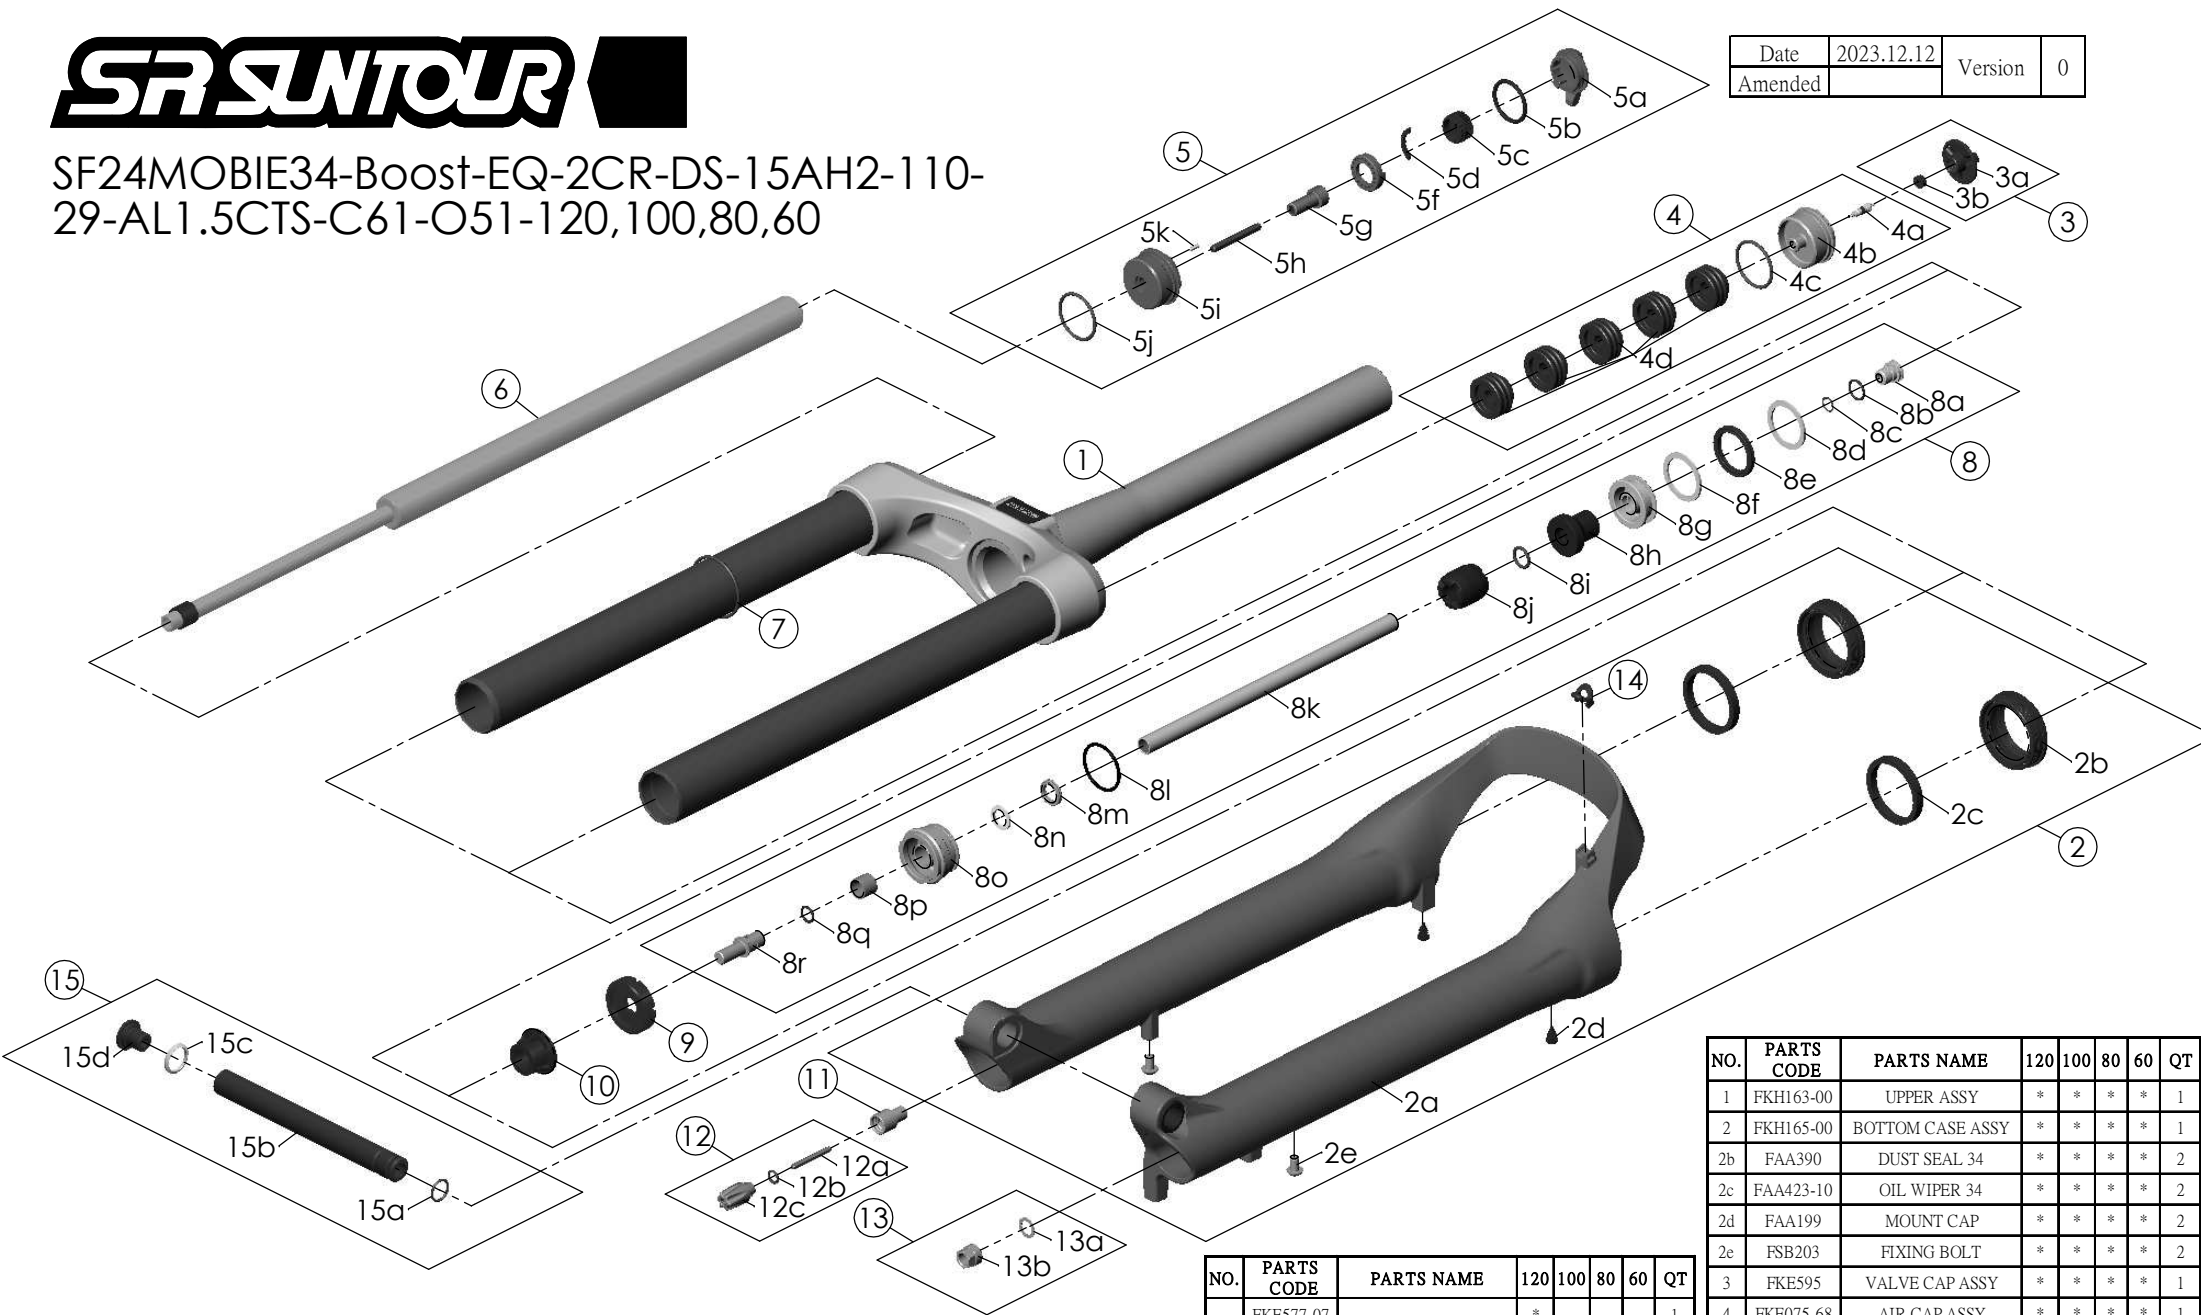

SF24MOBIE34-Boost-EQ-2CR-DS-15AH2-110-29-AL1.5CTS-C61-O51-120,100,80,60

Date	2023.12.12	Version	0
Amended			

NO.	PARTS CODE	PARTS NAME	120	100	80	60	QT
13	FKA063-03	FIXING NUT SET	*	*	*	*	1
14	FEG394	BRACE COVER	*	*	*	*	1
15	FKA117-00	15AH2-110 THRU AXLE SET	*	*	*	*	1

NO.	PARTS CODE	PARTS NAME	120	100	80	60	QT
8	FKE577-07	SUPPORT TUBE ASSY	*				1
	FKE577-17			*		1	
	FKE577-27				*	1	
	FKE577-37					*	1
9	FEP687-10	BOTTOM BUMPER	*	*	*	*	1
10	FEG242-10	BOTTOM STOPPER	*	*	*	*	1
11	FSB058	DAMPER FIXING BOLT	*	*	*	*	1
12	FKA004-22	DAMPER KNOB ASSY	*	*	*	*	1

NO.	PARTS CODE	PARTS NAME	120	100	80	60	QT
1	FKH163-00	UPPER ASSY	*	*	*	*	1
2	FKH165-00	BOTTOM CASE ASSY	*	*	*	*	1
2b	FAA390	DUST SEAL 34	*	*	*	*	2
2c	FAA423-10	OIL WIPER 34	*	*	*	*	2
2d	FAA199	MOUNT CAP	*	*	*	*	2
2e	FSB203	FIXING BOLT	*	*	*	*	2
3	FKE595	VALVE CAP ASSY	*	*	*	*	1
4	FKE075-68	AIR CAP ASSY	*	*	*	*	1
4d	FEG270-10	VOLUME REDUCER	*				5
				*			7
					*		9
						*	11
5	FKE526-27	LO TOP CAP ASSY	*	*	*	*	1
6	FUN200-00	LO-R UNIT	*	*	*	*	1
7	FAA397-30	O RING	*	*	*	*	1