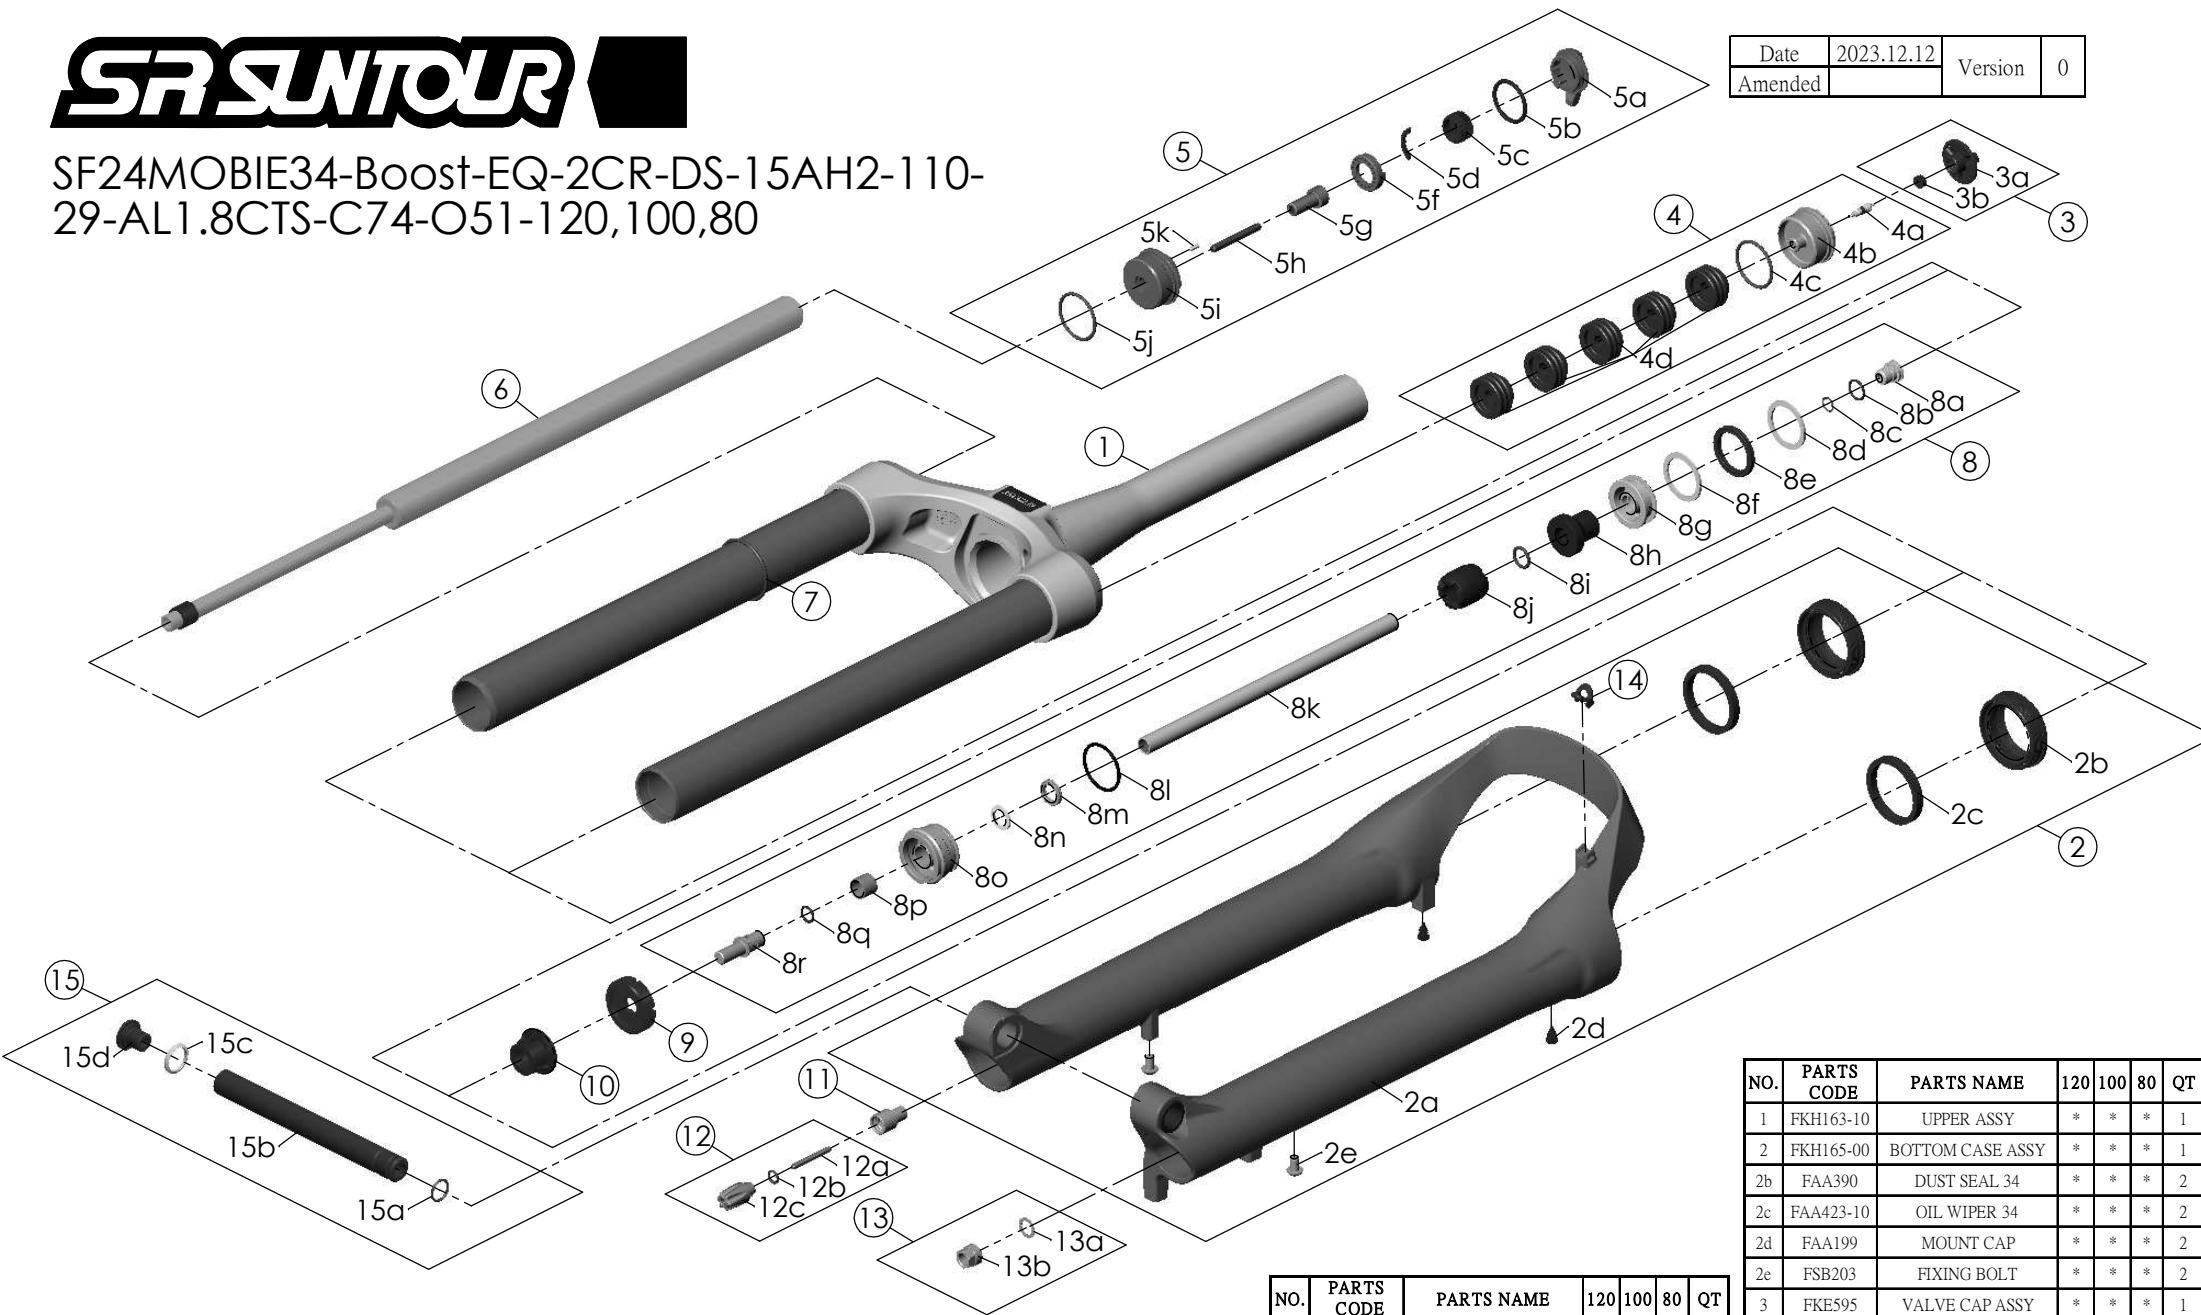

SF24MOBIE34-Boost-EQ-2CR-DS-15AH2-110-29-AL1.8CTS-C74-O51-120,100,80

Date	2023.12.12	Version	0
Amended			

NO.	PARTS CODE	PARTS NAME	120	100	80	QT
13	FKA063-03	FIXING NUT SET	*	*	*	1
14	FEG394	BRACE COVER	*	*	*	1
15	FKA117-00	15AH2-110 THRU AXLE SET	*	*	*	1

NO.	PARTS CODE	PARTS NAME	120	100	80	QT
8	FKE577-07	SUPPORT TUBE ASSY	*			1
	FKE577-17			*		1
	FKE577-27				*	1
9	FEP687-10	BOTTOM BUMPER	*	*	*	1
10	FEG242-10	BOTTOM STOPPER	*	*	*	1
11	FSB058	DAMPER FIXING BOLT	*	*	*	1
12	FKA004-22	DAMPER KNOB ASSY	*	*	*	1

NO.	PARTS CODE	PARTS NAME	120	100	80	QT
1	FKH163-10	UPPER ASSY	*	*	*	1
2	FKH165-00	BOTTOM CASE ASSY	*	*	*	1
2b	FAA390	DUST SEAL 34	*	*	*	2
2c	FAA423-10	OIL WIPER 34	*	*	*	2
2d	FAA199	MOUNT CAP	*	*	*	2
2e	FSB203	FIXING BOLT	*	*	*	2
3	FKE595	VALVE CAP ASSY	*	*	*	1
4	FKE075-68	AIR CAP ASSY	*	*	*	1
4d	FEG270-10	VOLUME REDUCER	*			5
				*		7
					*	9
5	FKE526-27	LO TOP CAP ASSY	*	*	*	1
6	FUN200-00	LO-R UNIT	*	*	*	1
7	FAA397-30	O RING	*	*	*	1