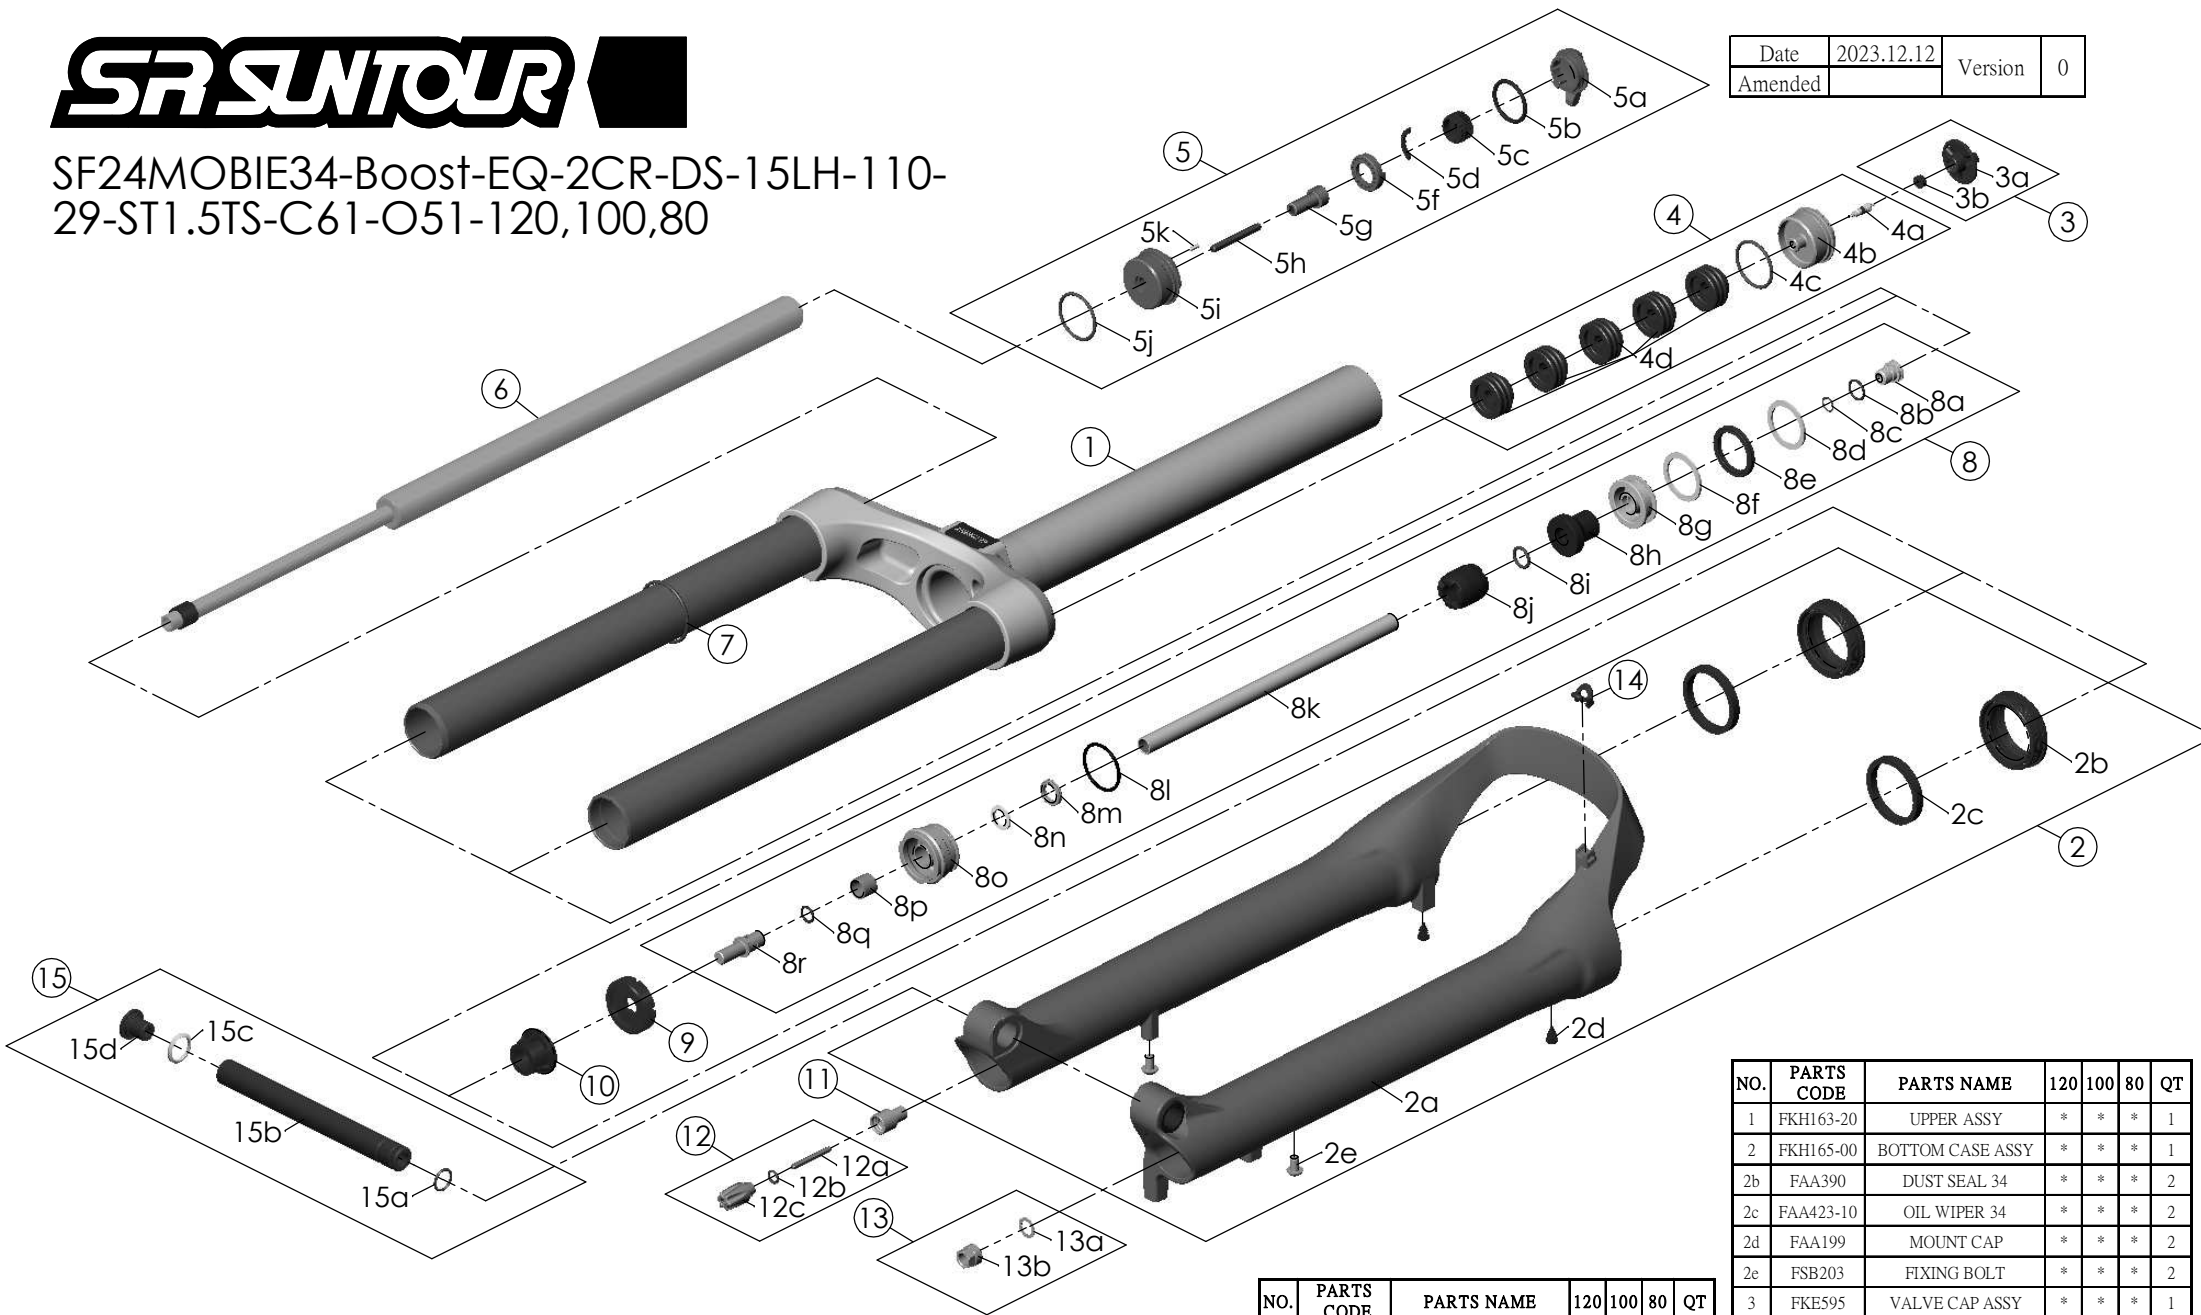

SF24MOBIE34-Boost-EQ-2CR-DS-15LH-110-29-ST1.5TS-C61-O51-120,100,80

Date	2023.12.12	Version	0
Amended			

NO.	PARTS CODE	PARTS NAME	120	100	80	QT
13	FKA063-03	FIXING NUT SET	*	*	*	1
14	FEG394	BRACE COVER	*	*	*	1
15	FKA117-00	15AH2-110 THRU AXLE SET	*	*	*	1

NO.	PARTS CODE	PARTS NAME	120	100	80	QT
8	FKE577-07	SUPPORT TUBE ASSY	*			1
	FKE577-17			*		1
	FKE577-27				*	1
9	FEP687-10	BOTTOM BUMPER	*	*	*	1
10	FEG242-10	BOTTOM STOPPER	*	*	*	1
11	FSB058	DAMPER FIXING BOLT	*	*	*	1
12	FKA004-22	DAMPER KNOB ASSY	*	*	*	1

NO.	PARTS CODE	PARTS NAME	120	100	80	QT
1	FKH163-20	UPPER ASSY	*	*	*	1
2	FKH165-00	BOTTOM CASE ASSY	*	*	*	1
2b	FAA390	DUST SEAL 34	*	*	*	2
2c	FAA423-10	OIL WIPER 34	*	*	*	2
2d	FAA199	MOUNT CAP	*	*	*	2
2e	FSB203	FIXING BOLT	*	*	*	2
3	FKE595	VALVE CAP ASSY	*	*	*	1
4	FKE075-68	AIR CAP ASSY	*	*	*	1
4d	FEG270-10	VOLUME REDUCER	*	*	*	5
						7
5	FKE526-27	LO TOP CAP ASSY	*	*	*	1
6	FUN200-00	LO-R UNIT	*	*	*	1
7	FAA397-30	O RING	*	*	*	1