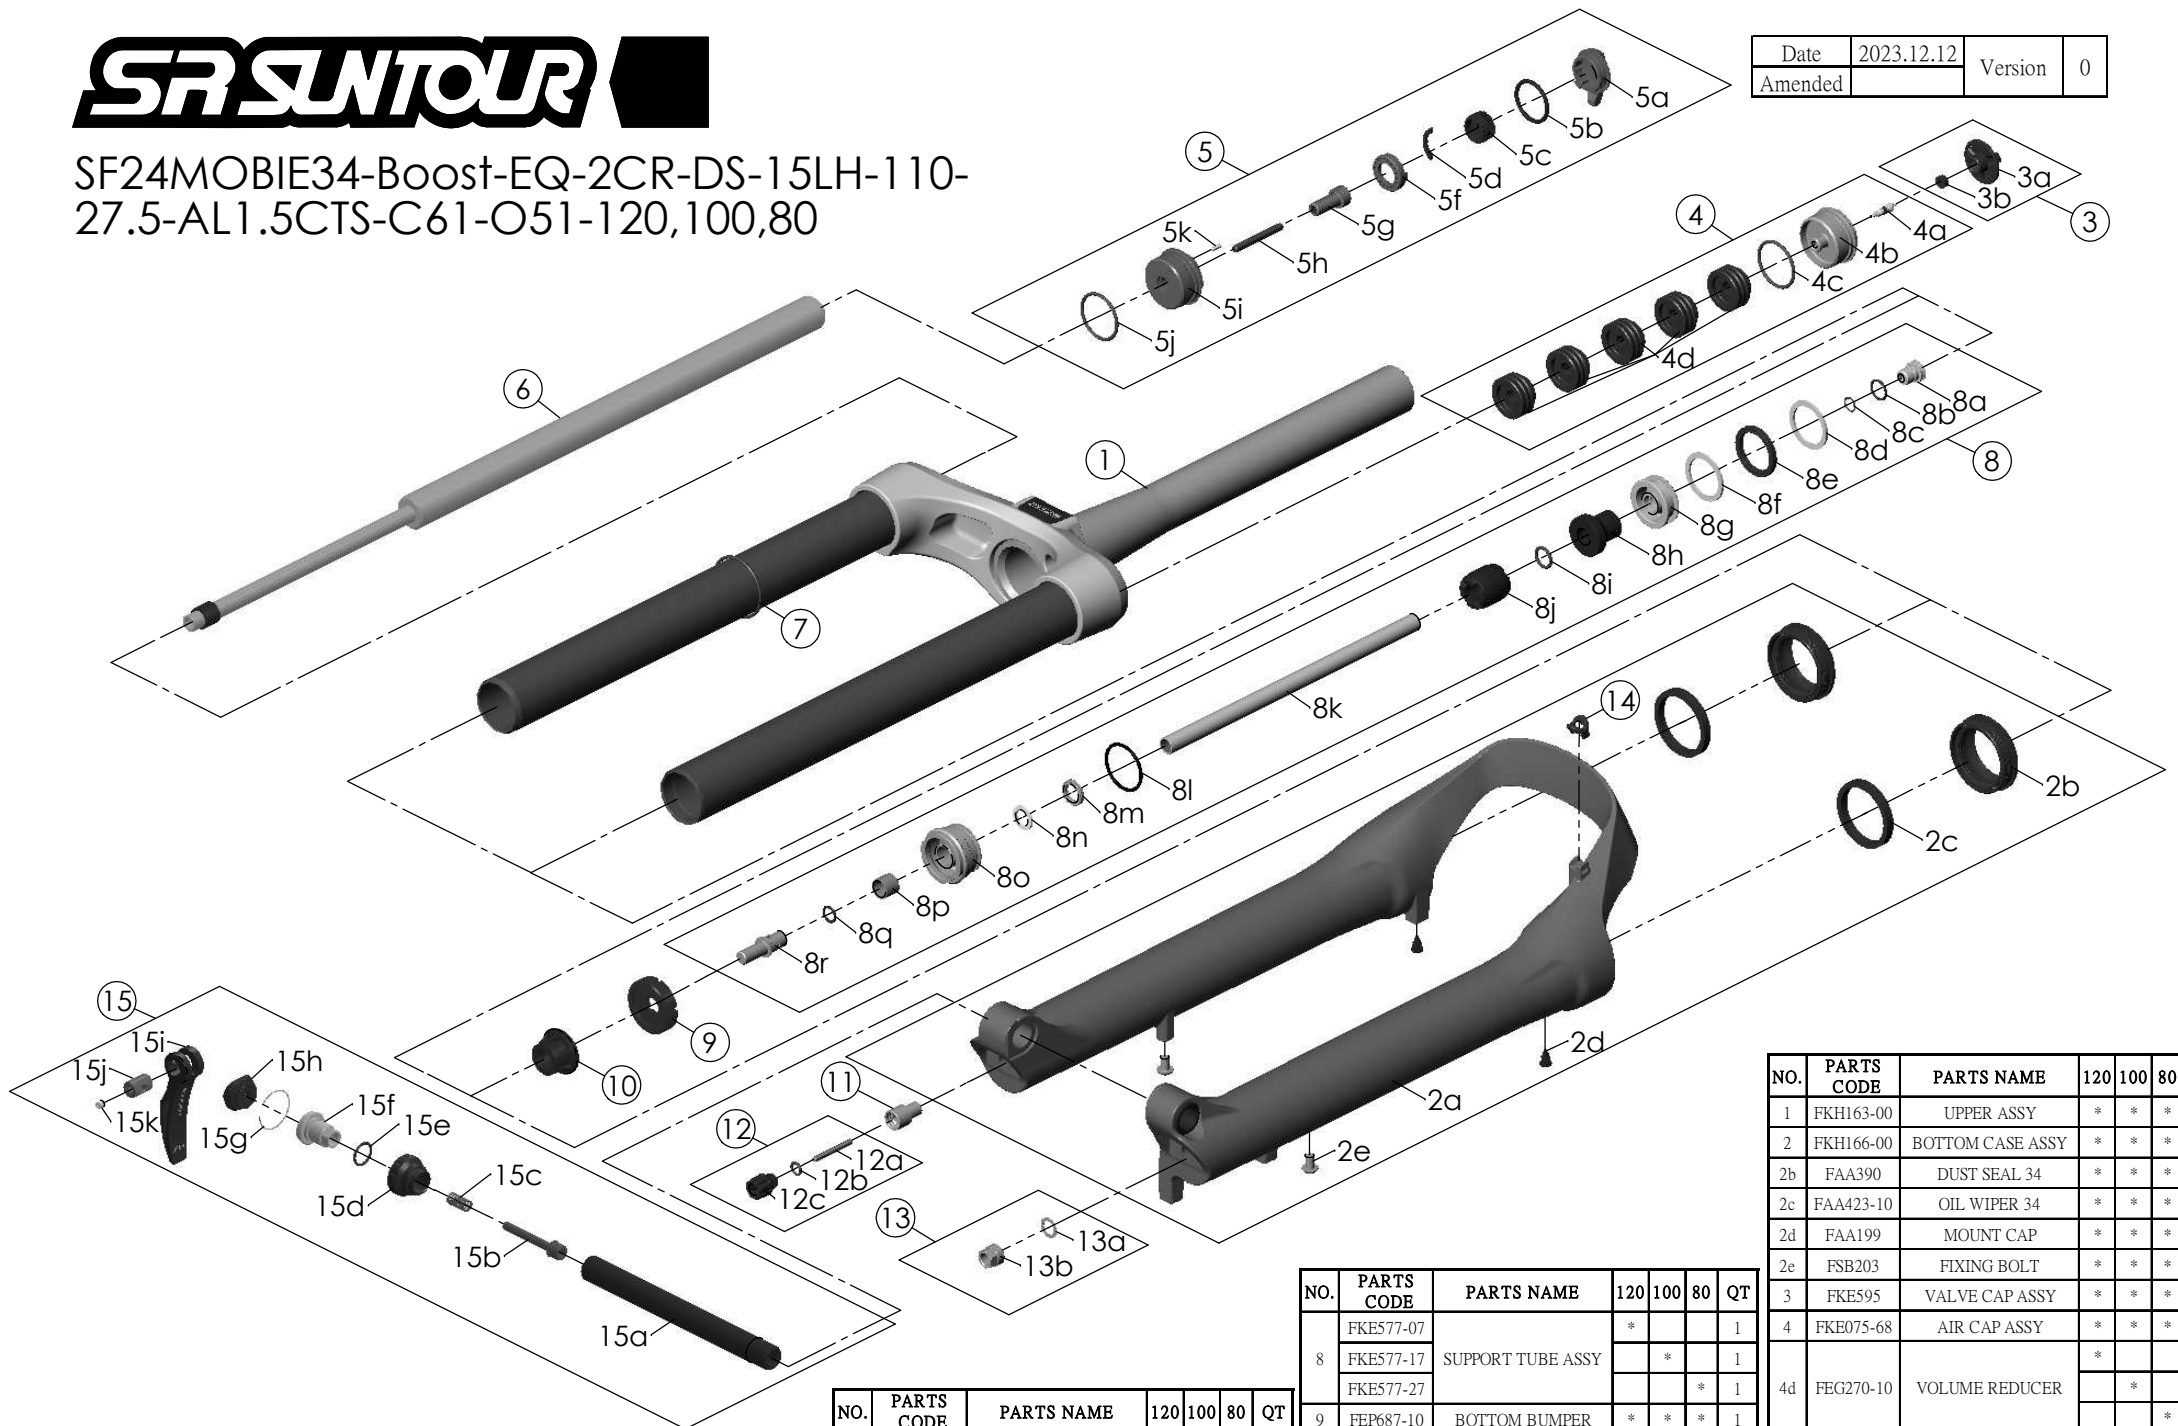

SF24MOBIE34-Boost-EQ-2CR-DS-15LH-110-27.5-AL1.5CTS-C61-O51-120,100,80

Date	2023.12.12	Version	0
Amended			

NO.	PARTS CODE	PARTS NAME	120	100	80	QT
13	FKA063-03	FIXING NUT SET	*	*	*	1
14	FEG394	BRACE COVER	*	*	*	1
15	FKA116-02	15LH-110 AXLE SET	*	*	*	1

NO.	PARTS CODE	PARTS NAME	120	100	80	QT
8	FKE577-07	SUPPORT TUBE ASSY	*			1
	FKE577-17			*		1
	FKE577-27				*	1
9	FEP687-10	BOTTOM BUMPER	*	*	*	1
10	FEG242-10	BOTTOM STOPPER	*	*	*	1
11	FSB058	DAMPER FIXING BOLT	*	*	*	1
12	FKA004-30	REBOUND KNOB ASSY	*	*	*	1

NO.	PARTS CODE	PARTS NAME	120	100	80	QT
1	FKH163-00	UPPER ASSY	*	*	*	1
2	FKH166-00	BOTTOM CASE ASSY	*	*	*	1
2b	FAA390	DUST SEAL 34	*	*	*	2
2c	FAA423-10	OIL WIPER 34	*	*	*	2
2d	FAA199	MOUNT CAP	*	*	*	2
2e	FSB203	FIXING BOLT	*	*	*	2
3	FKE595	VALVE CAP ASSY	*	*	*	1
4	FKE075-68	AIR CAP ASSY	*	*	*	1
4d	FEG270-10	VOLUME REDUCER	*			5
				*		7
					*	9
5	FKE526-27	LO TOP CAP ASSY	*	*	*	1
6	FUN200-00	LO-R UNIT	*	*	*	1
7	FAA397-30	O RING	*	*	*	1