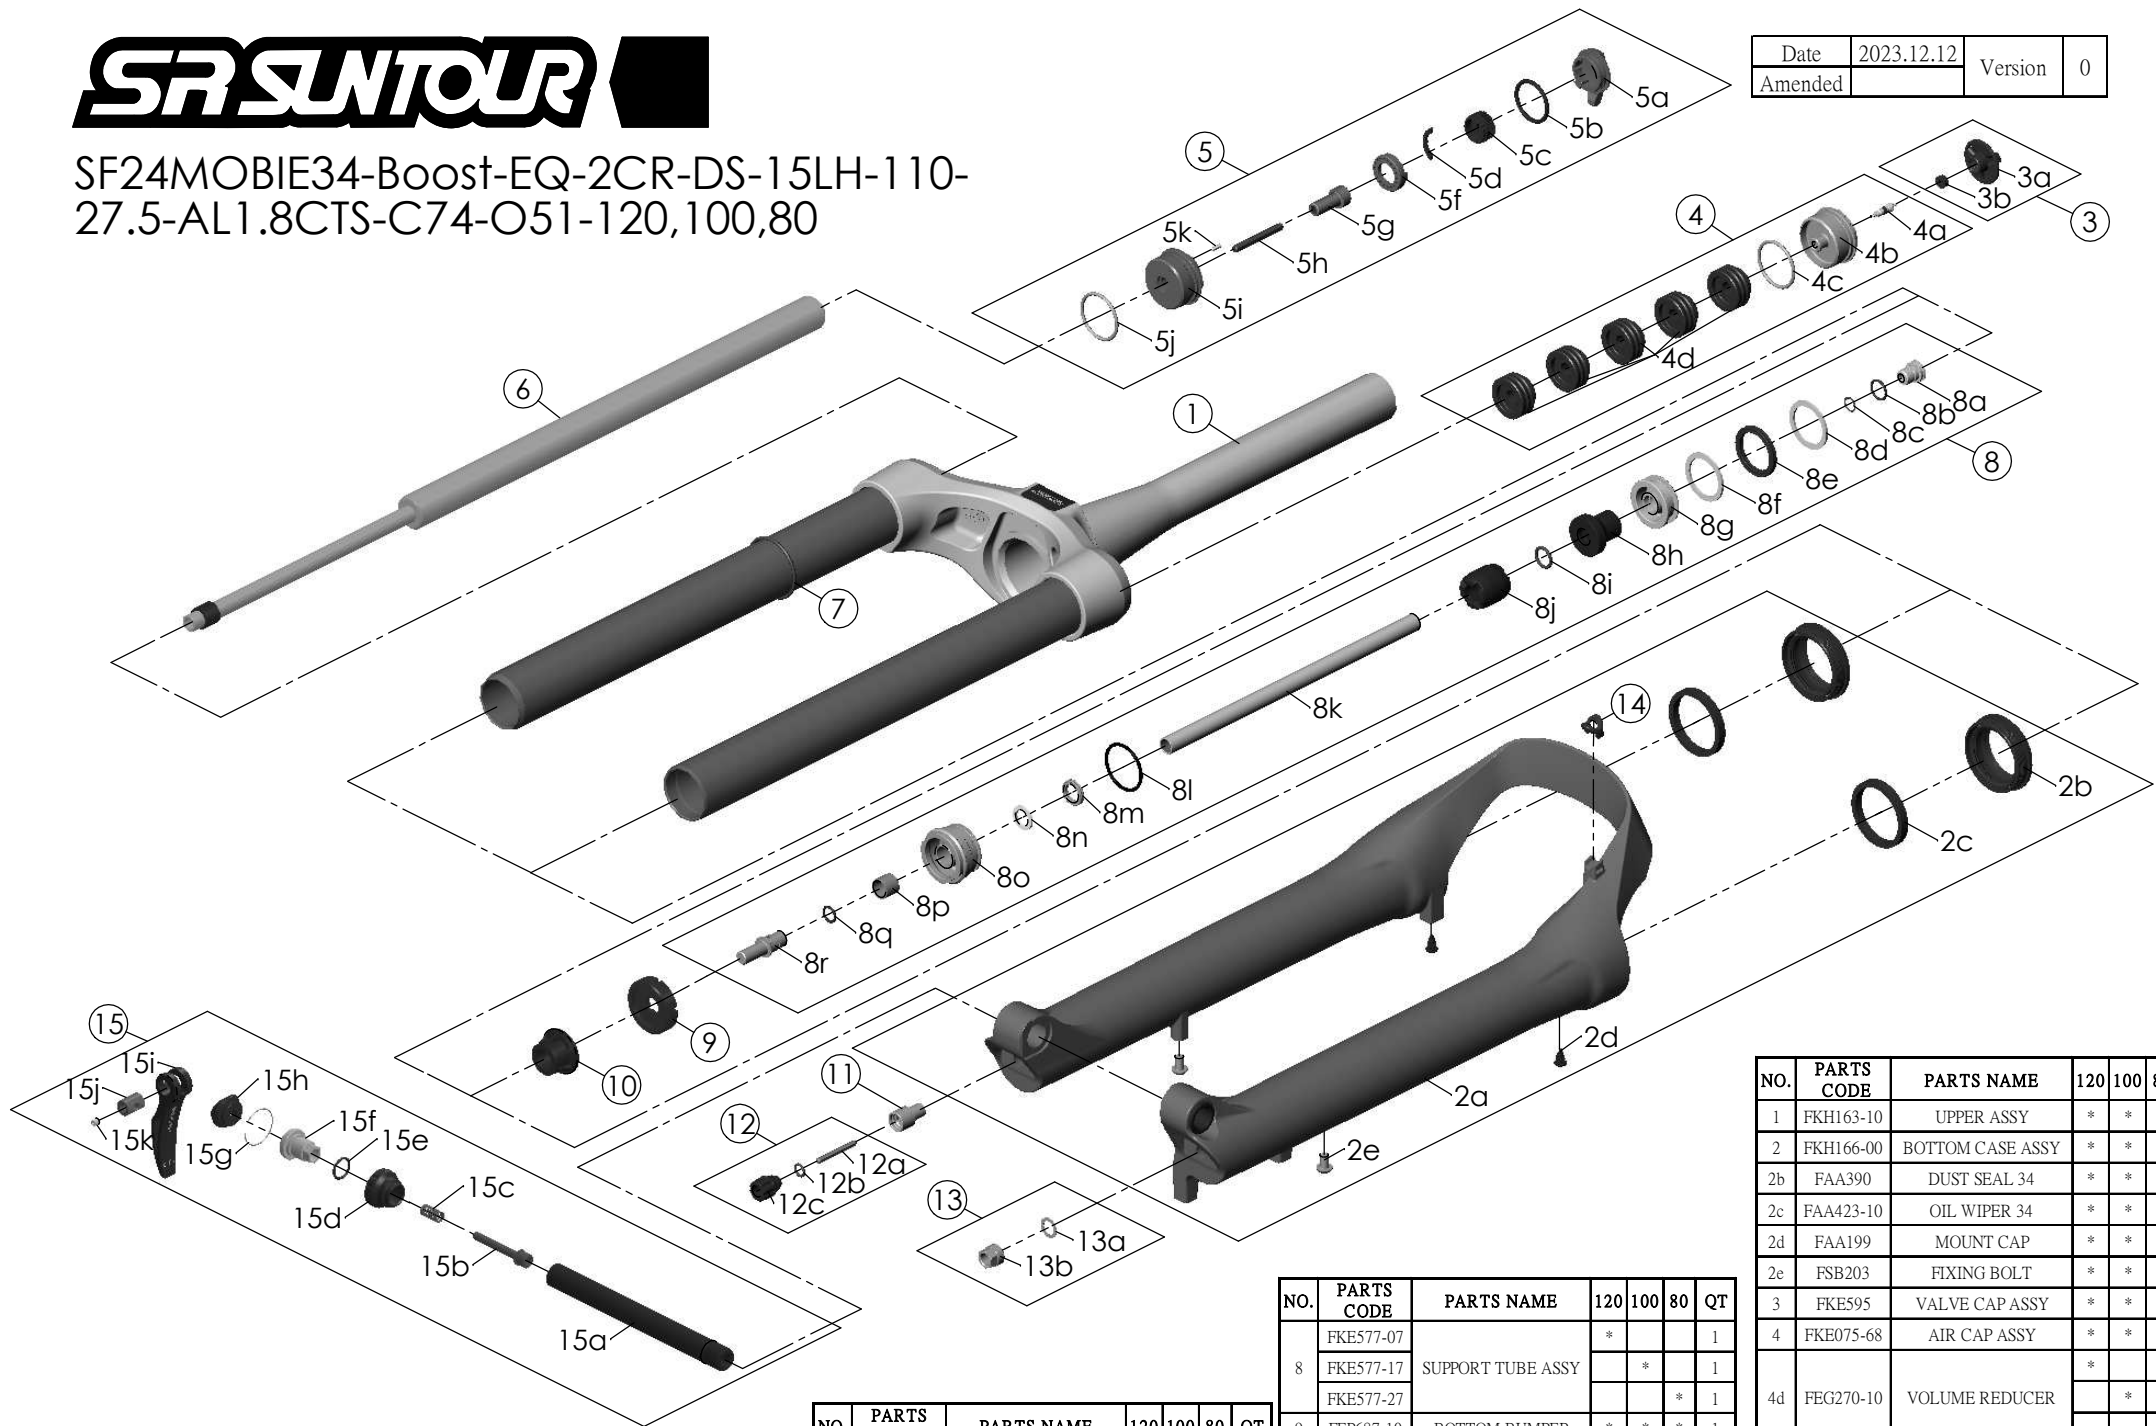

SF24MOBIE34-Boost-EQ-2CR-DS-15LH-110-27.5-AL1.8CTS-C74-O51-120,100,80

Date	2023.12.12	Version	0
Amended			

NO.	PARTS CODE	PARTS NAME	120	100	80	QT
13	FKA063-03	FIXING NUT SET	*	*	*	1
14	FEG394	BRACE COVER	*	*	*	1
15	FKA116-02	15LH-110 AXLE SET	*	*	*	1

NO.	PARTS CODE	PARTS NAME	120	100	80	QT
8	FKE577-07	SUPPORT TUBE ASSY	*			1
	FKE577-17			*		1
	FKE577-27				*	1
9	FEP687-10	BOTTOM BUMPER	*	*	*	1
10	FEG242-10	BOTTOM STOPPER	*	*	*	1
11	FSB058	DAMPER FIXING BOLT	*	*	*	1
12	FKA004-30	REBOUND KNOB ASSY	*	*	*	1

NO.	PARTS CODE	PARTS NAME	120	100	80	QT
1	FKH163-10	UPPER ASSY	*	*	*	1
2	FKH166-00	BOTTOM CASE ASSY	*	*	*	1
2b	FAA390	DUST SEAL 34	*	*	*	2
2c	FAA423-10	OIL WIPER 34	*	*	*	2
2d	FAA199	MOUNT CAP	*	*	*	2
2e	FSB203	FIXING BOLT	*	*	*	2
3	FKE595	VALVE CAP ASSY	*	*	*	1
4	FKE075-68	AIR CAP ASSY	*	*	*	1
4d	FEG270-10	VOLUME REDUCER	*			5
				*		7
					*	9
5	FKE526-27	LO TOP CAP ASSY	*	*	*	1
6	FUN200-00	LO-R UNIT	*	*	*	1
7	FAA397-30	O RING	*	*	*	1