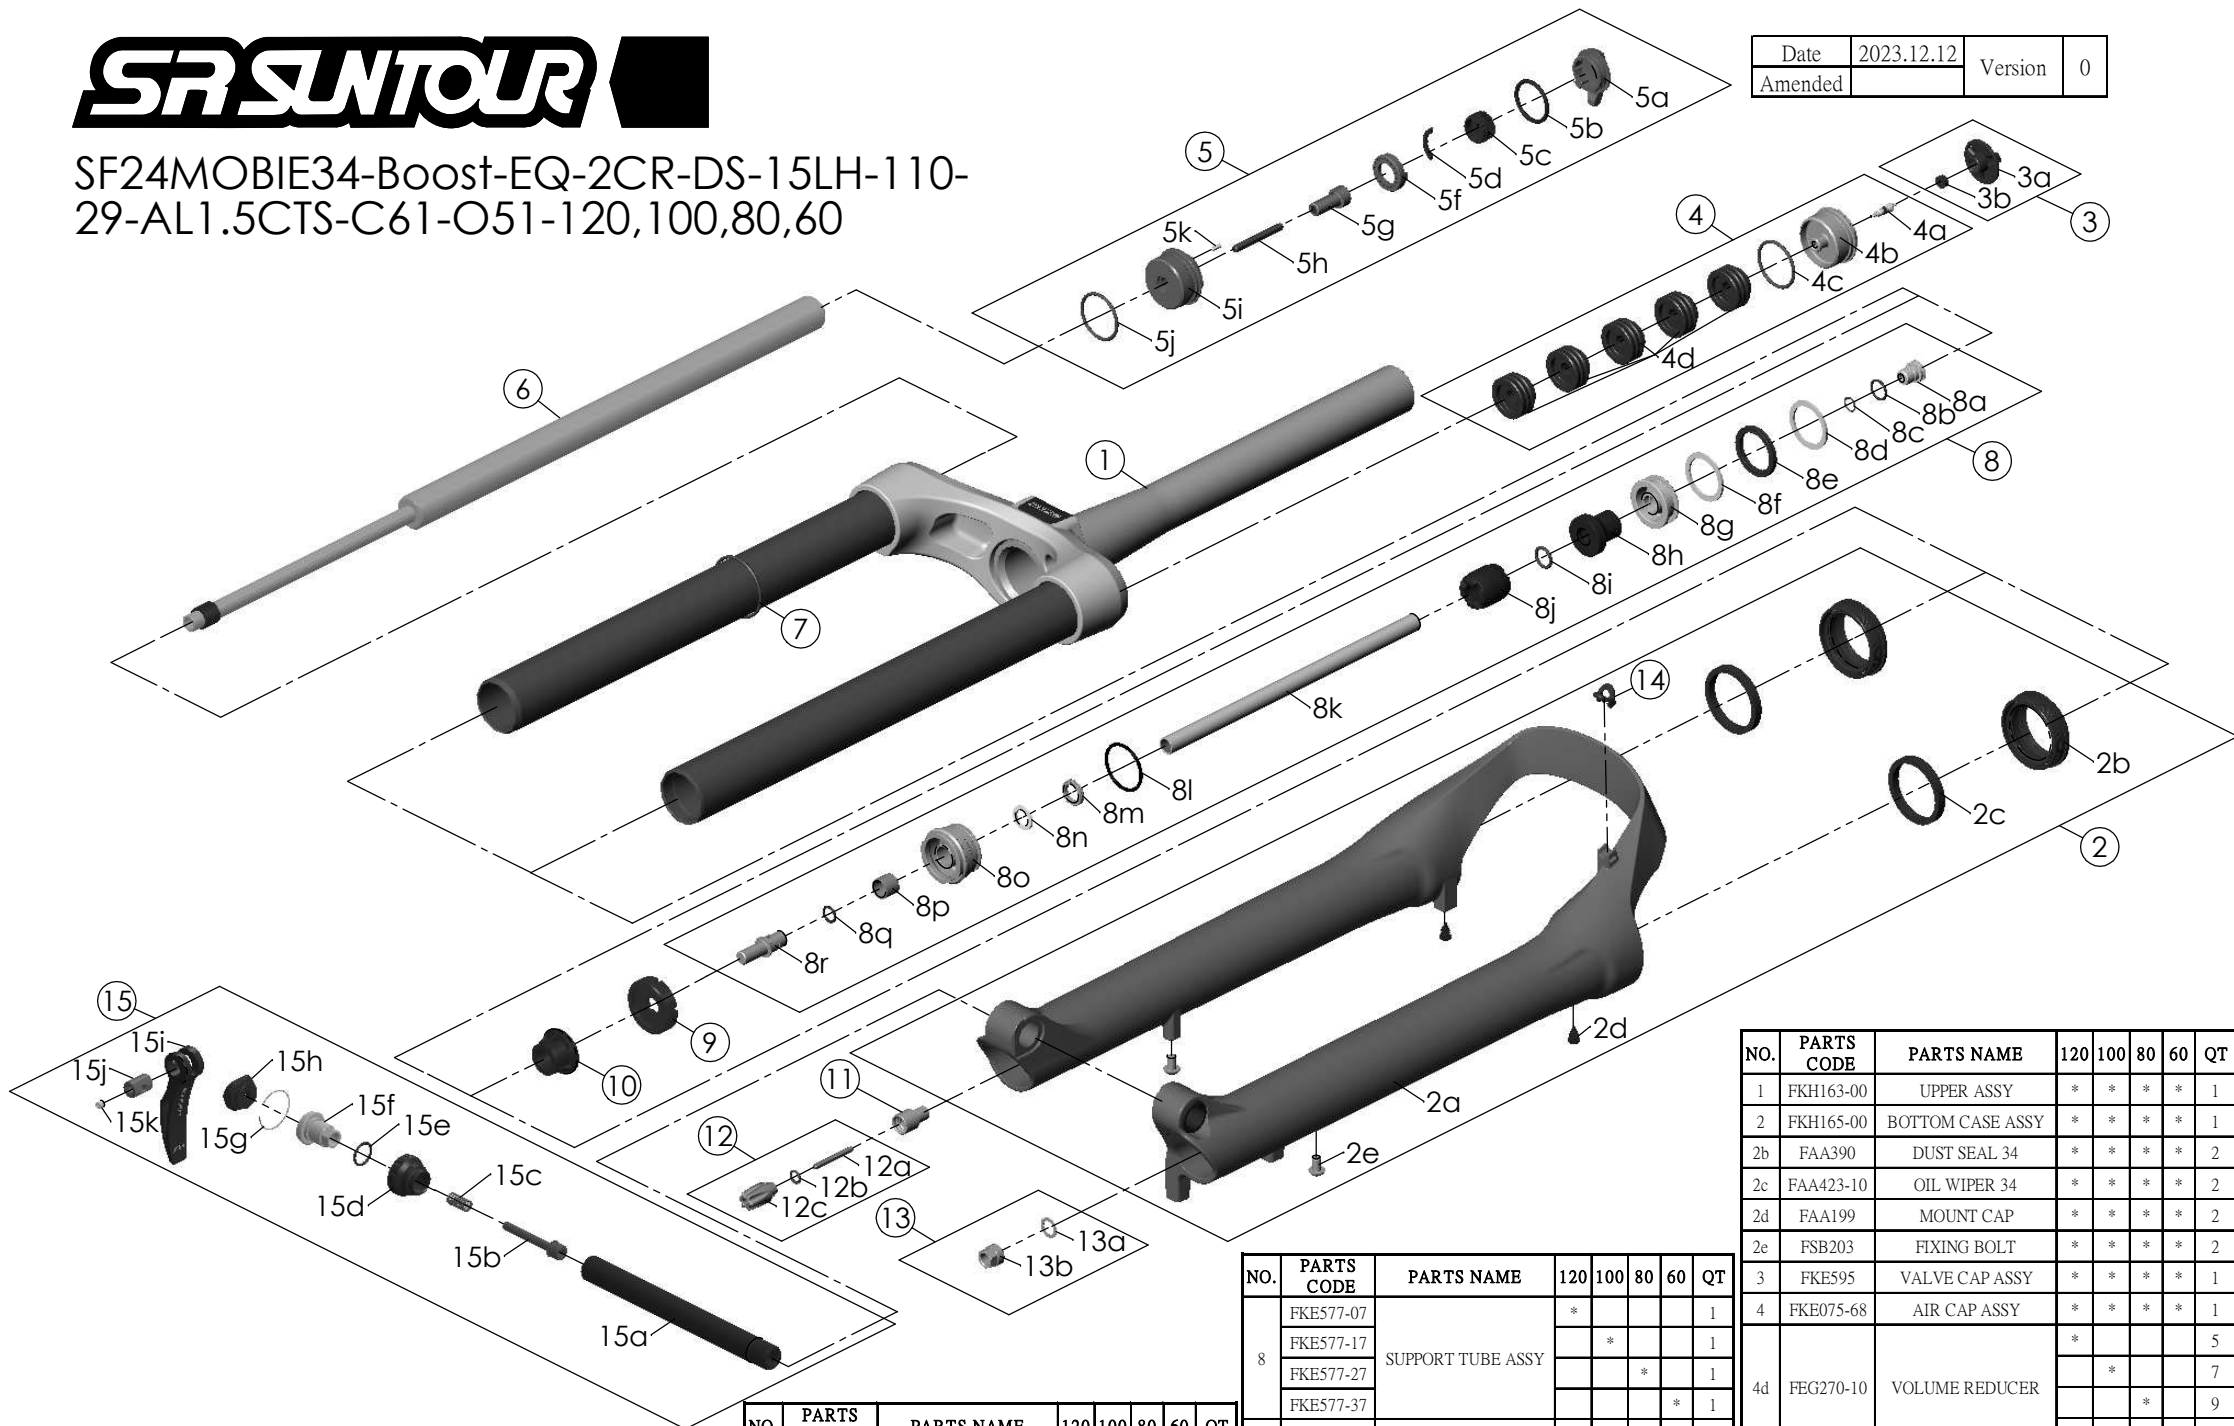

SUNTOUR

SF24MOBIE34-Boost-EQ-2CR-DS-15LH-110-29-AL1.5CTS-C61-O51-120,100,80,60

Date	2023.12.12	Version	0
Amended			

NO.	PARTS CODE	PARTS NAME	120	100	80	60	QT
1	FKH163-00	UPPER ASSY	*	*	*	*	1
2	FKH165-00	BOTTOM CASE ASSY	*	*	*	*	1
2b	FAA390	DUST SEAL 34	*	*	*	*	2
2c	FAA423-10	OIL WIPER 34	*	*	*	*	2
2d	FAA199	MOUNT CAP	*	*	*	*	2
2e	FSB203	FIXING BOLT	*	*	*	*	2
3	FKE595	VALVE CAP ASSY	*	*	*	*	1
4	FKE075-68	AIR CAP ASSY	*	*	*	*	1
4d	FEG270-10	VOLUME REDUCER	*	*	*	*	5
			*	*	*	*	7
			*	*	*	*	9
			*	*	*	*	11
5	FKE526-27	LO TOP CAP ASSY	*	*	*	*	1
6	FUN200-00	LO-R UNIT	*	*	*	*	1
7	FAA397-30	O RING	*	*	*	*	1

NO.	PARTS CODE	PARTS NAME	120	100	80	60	QT
8	FKE577-07	SUPPORT TUBE ASSY	*	*	*	*	1
	FKE577-17		*	*	*	1	
	FKE577-27		*	*	*	1	
	FKE577-37		*	*	*	1	
9	FEP687-10	BOTTOM BUMPER	*	*	*	*	1
10	FEG242-10	BOTTOM STOPPER	*	*	*	*	1
11	FSB058	DAMPER FIXING BOLT	*	*	*	*	1
12	FKA004-22	DAMPER KNOB ASSY	*	*	*	*	1

NO.	PARTS CODE	PARTS NAME	120	100	80	60	QT
13	FKA063-03	FIXING NUT SET	*	*	*	*	1
14	FEG394	BRACE COVER	*	*	*	*	1
15	FKA116-02	15LH-110 AXLE SET	*	*	*	*	1