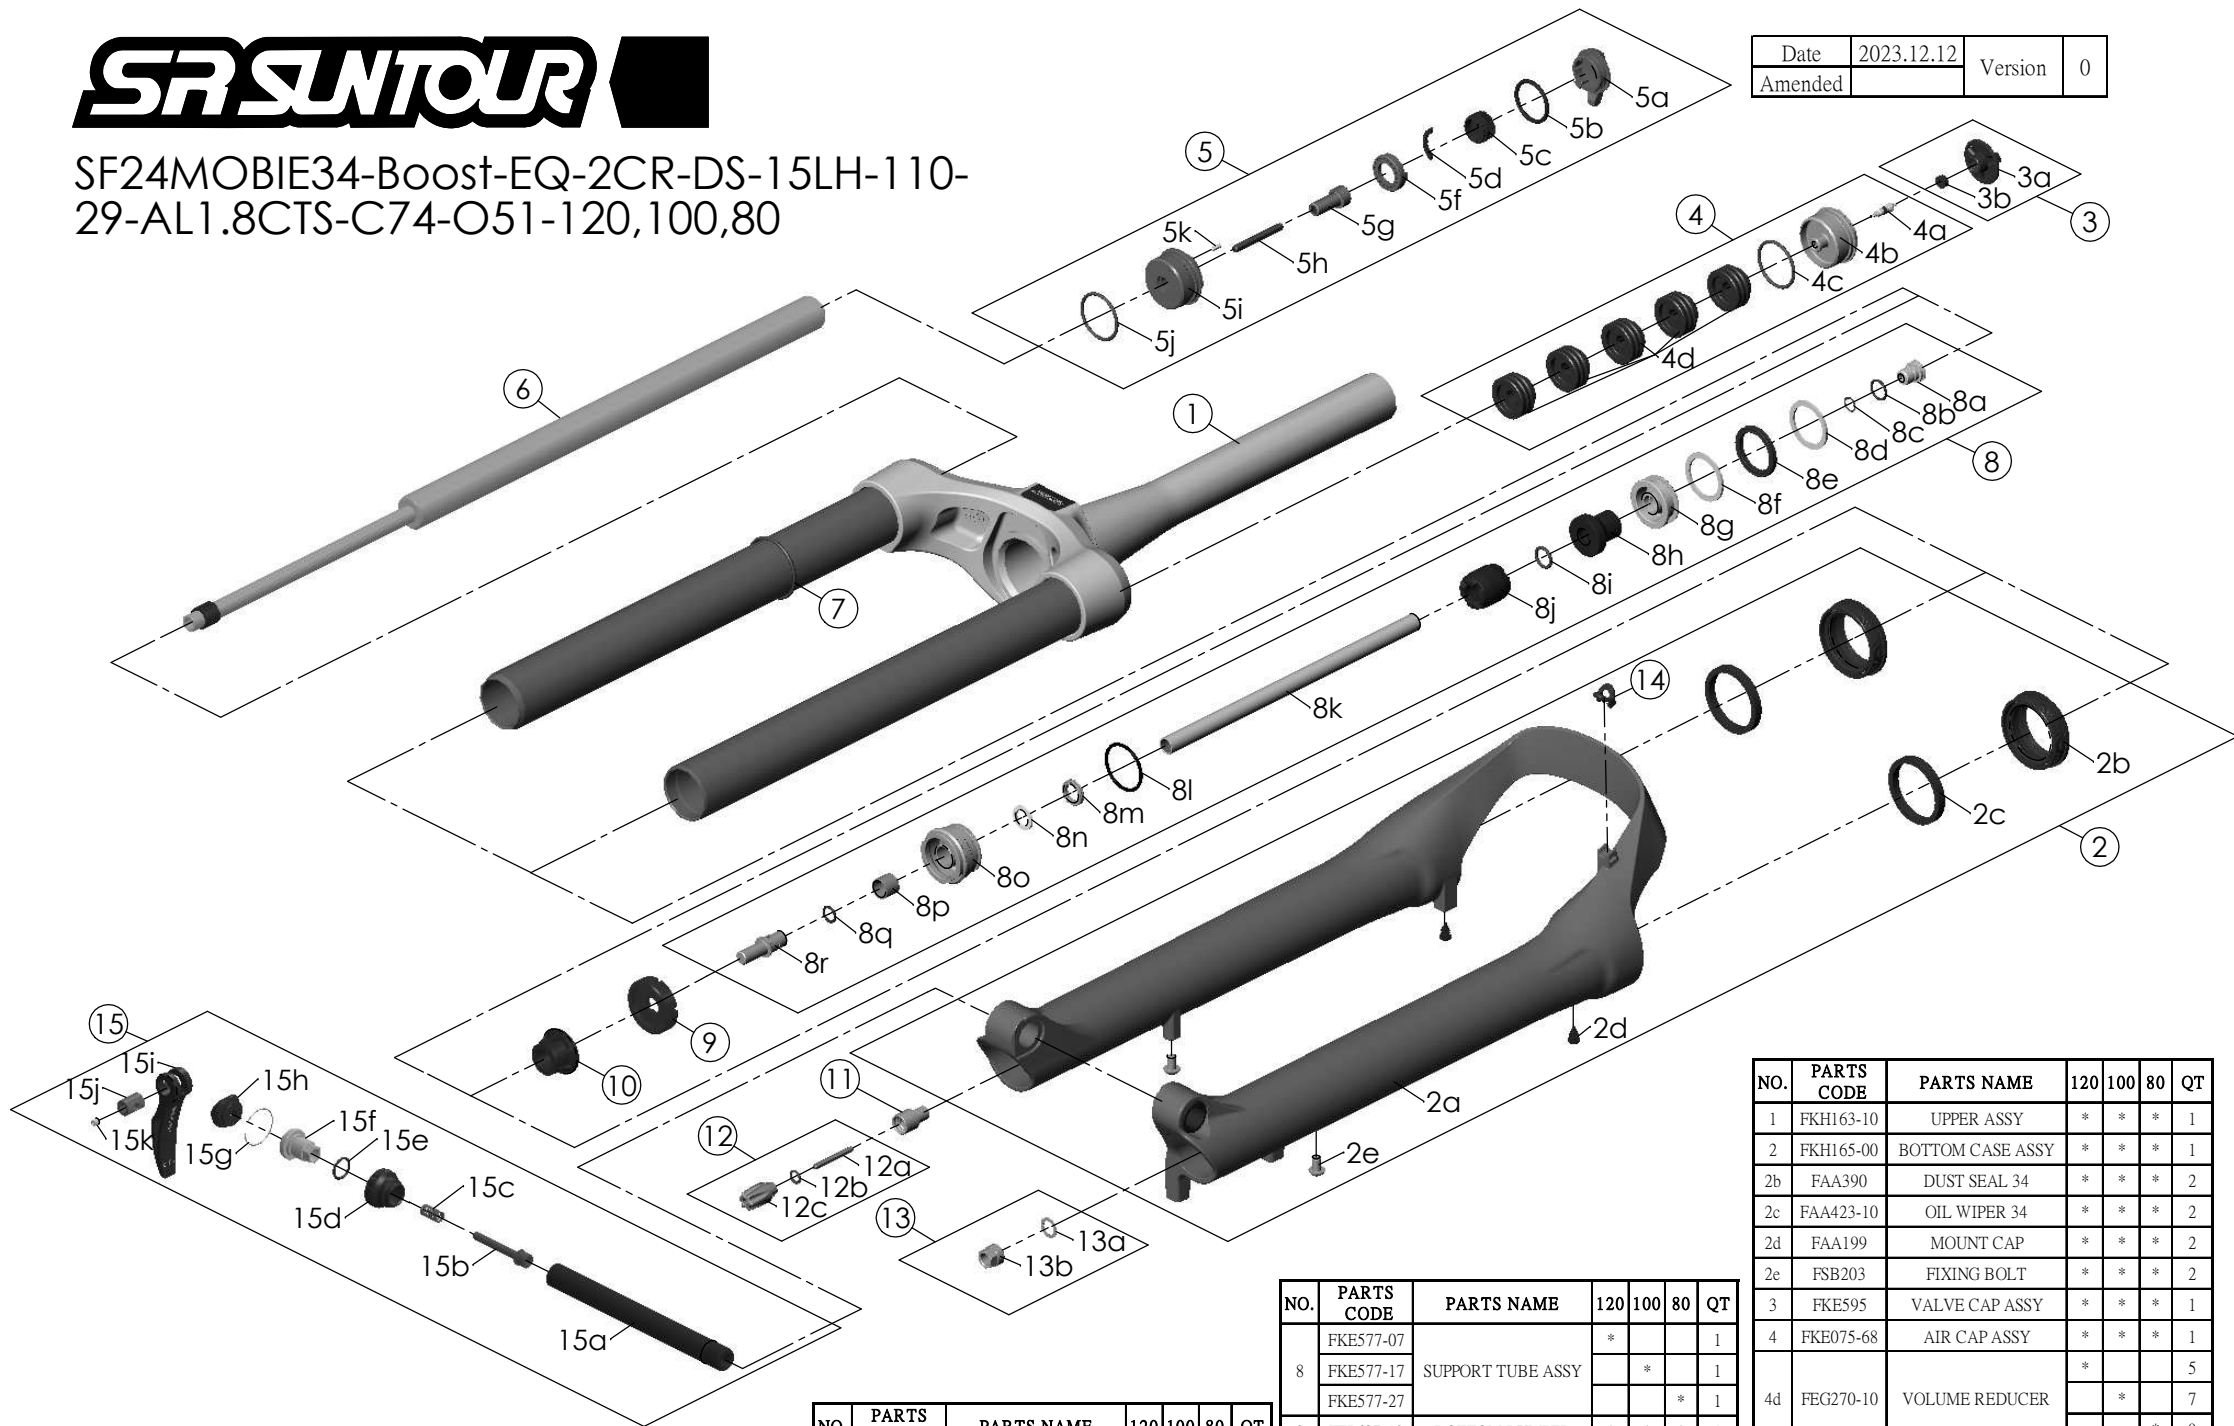

SF24MOBIE34-Boost-EQ-2CR-DS-15LH-110-29-AL1.8CTS-C74-O51-120,100,80

Date	2023.12.12	Version	0
Amended			

NO.	PARTS CODE	PARTS NAME	120	100	80	QT
13	FKA063-03	FIXING NUT SET	*	*	*	1
14	FEG394	BRACE COVER	*	*	*	1
15	FKA116-02	15LH-110 AXLE SET	*	*	*	1

NO.	PARTS CODE	PARTS NAME	120	100	80	QT
8	FKE577-07	SUPPORT TUBE ASSY	*			1
	FKE577-17			*		1
	FKE577-27				*	1
9	FEP687-10	BOTTOM BUMPER	*	*	*	1
10	FEG242-10	BOTTOM STOPPER	*	*	*	1
11	FSB058	DAMPER FIXING BOLT	*	*	*	1
12	FKA004-22	DAMPER KNOB ASSY	*	*	*	1

NO.	PARTS CODE	PARTS NAME	120	100	80	QT
1	FKH163-10	UPPER ASSY	*	*	*	1
2	FKH165-00	BOTTOM CASE ASSY	*	*	*	1
2b	FAA390	DUST SEAL 34	*	*	*	2
2c	FAA423-10	OIL WIPER 34	*	*	*	2
2d	FAA199	MOUNT CAP	*	*	*	2
2e	FSB203	FIXING BOLT	*	*	*	2
3	FKE595	VALVE CAP ASSY	*	*	*	1
4	FKE075-68	AIR CAP ASSY	*	*	*	1
4d	FEG270-10	VOLUME REDUCER	*			5
				*		7
					*	9
5	FKE526-27	LO TOP CAP ASSY	*	*	*	1
6	FUN200-00	LO-R UNIT	*	*	*	1
7	FAA397-30	O RING	*	*	*	1