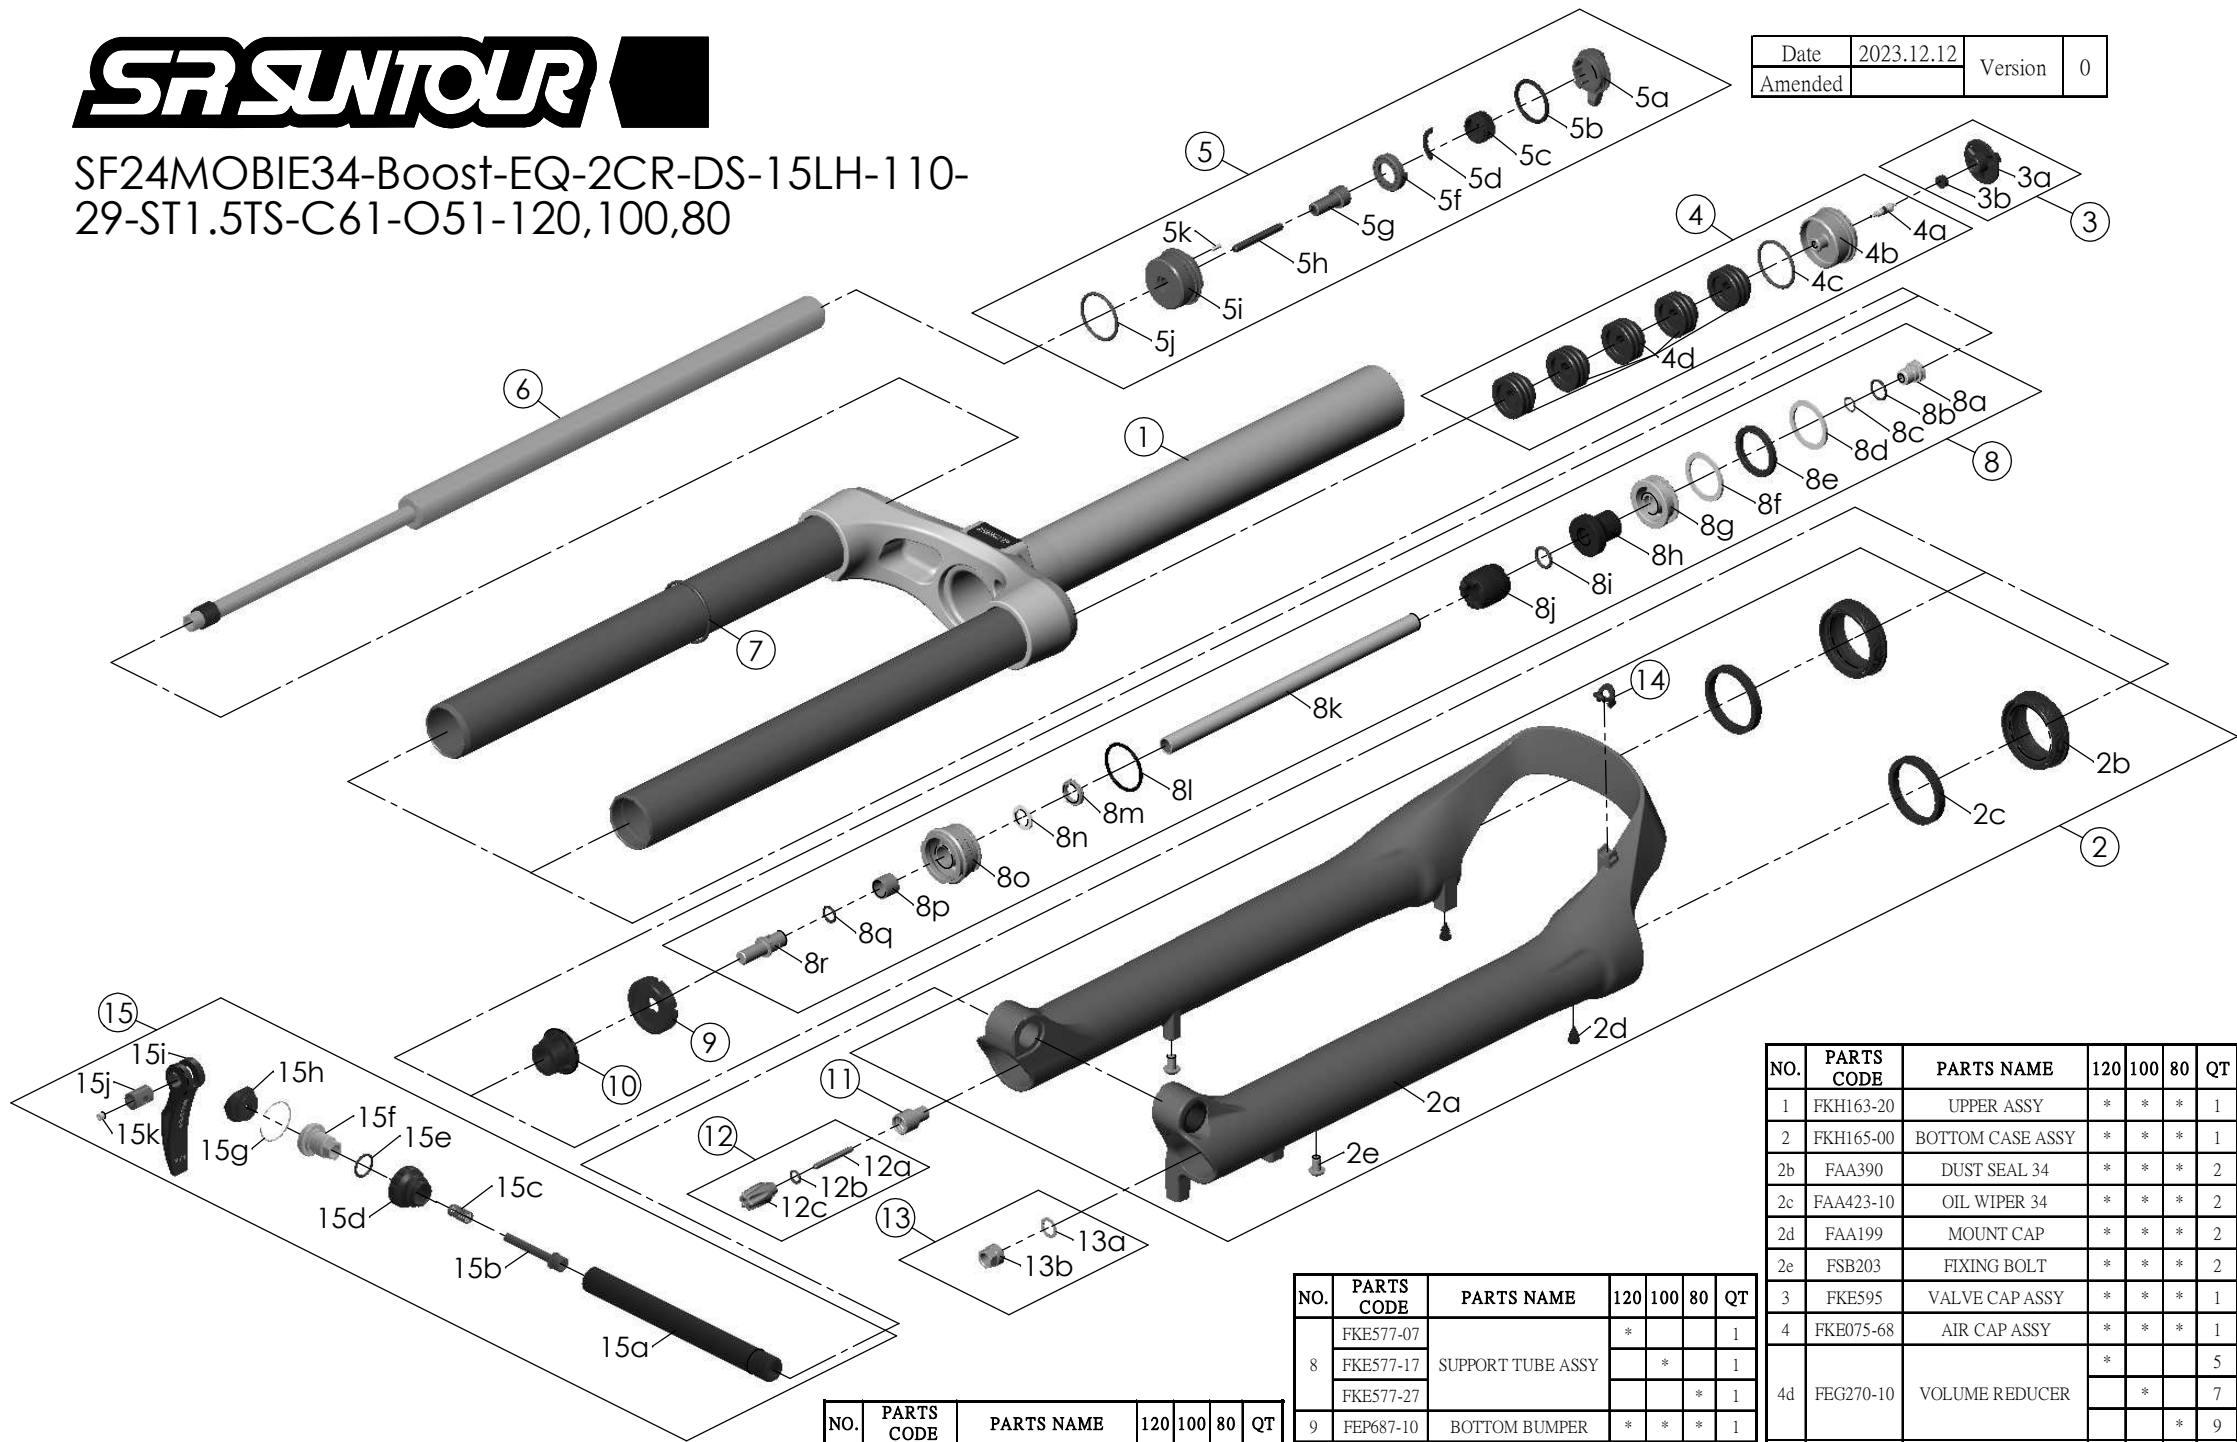

SF24MOBIE34-Boost-EQ-2CR-DS-15LH-110-29-ST1.5TS-C61-O51-120,100,80

Date	2023.12.12	Version	0
Amended			

NO.	PARTS CODE	PARTS NAME	120	100	80	QT
13	FKA063-03	FIXING NUT SET	*	*	*	1
14	FEG394	BRACE COVER	*	*	*	1
15	FKA116-02	15LH-110 AXLE SET	*	*	*	1

NO.	PARTS CODE	PARTS NAME	120	100	80	QT
8	FKE577-07	SUPPORT TUBE ASSY	*			1
	FKE577-17			*		1
	FKE577-27				*	1
9	FEP687-10	BOTTOM BUMPER	*	*	*	1
10	FEG242-10	BOTTOM STOPPER	*	*	*	1
11	FSB058	DAMPER FIXING BOLT	*	*	*	1
12	FKA004-22	DAMPER KNOB ASSY	*	*	*	1

NO.	PARTS CODE	PARTS NAME	120	100	80	QT
1	FKH163-20	UPPER ASSY	*	*	*	1
2	FKH165-00	BOTTOM CASE ASSY	*	*	*	1
2b	FAA390	DUST SEAL 34	*	*	*	2
2c	FAA423-10	OIL WIPER 34	*	*	*	2
2d	FAA199	MOUNT CAP	*	*	*	2
2e	FSB203	FIXING BOLT	*	*	*	2
3	FKE595	VALVE CAP ASSY	*	*	*	1
4	FKE075-68	AIR CAP ASSY	*	*	*	1
4d	FEG270-10	VOLUME REDUCER	*			5
				*		7
					*	9
5	FKE526-27	LO TOP CAP ASSY	*	*	*	1
6	FUN200-00	LO-R UNIT	*	*	*	1
7	FAA397-30	O RING	*	*	*	1