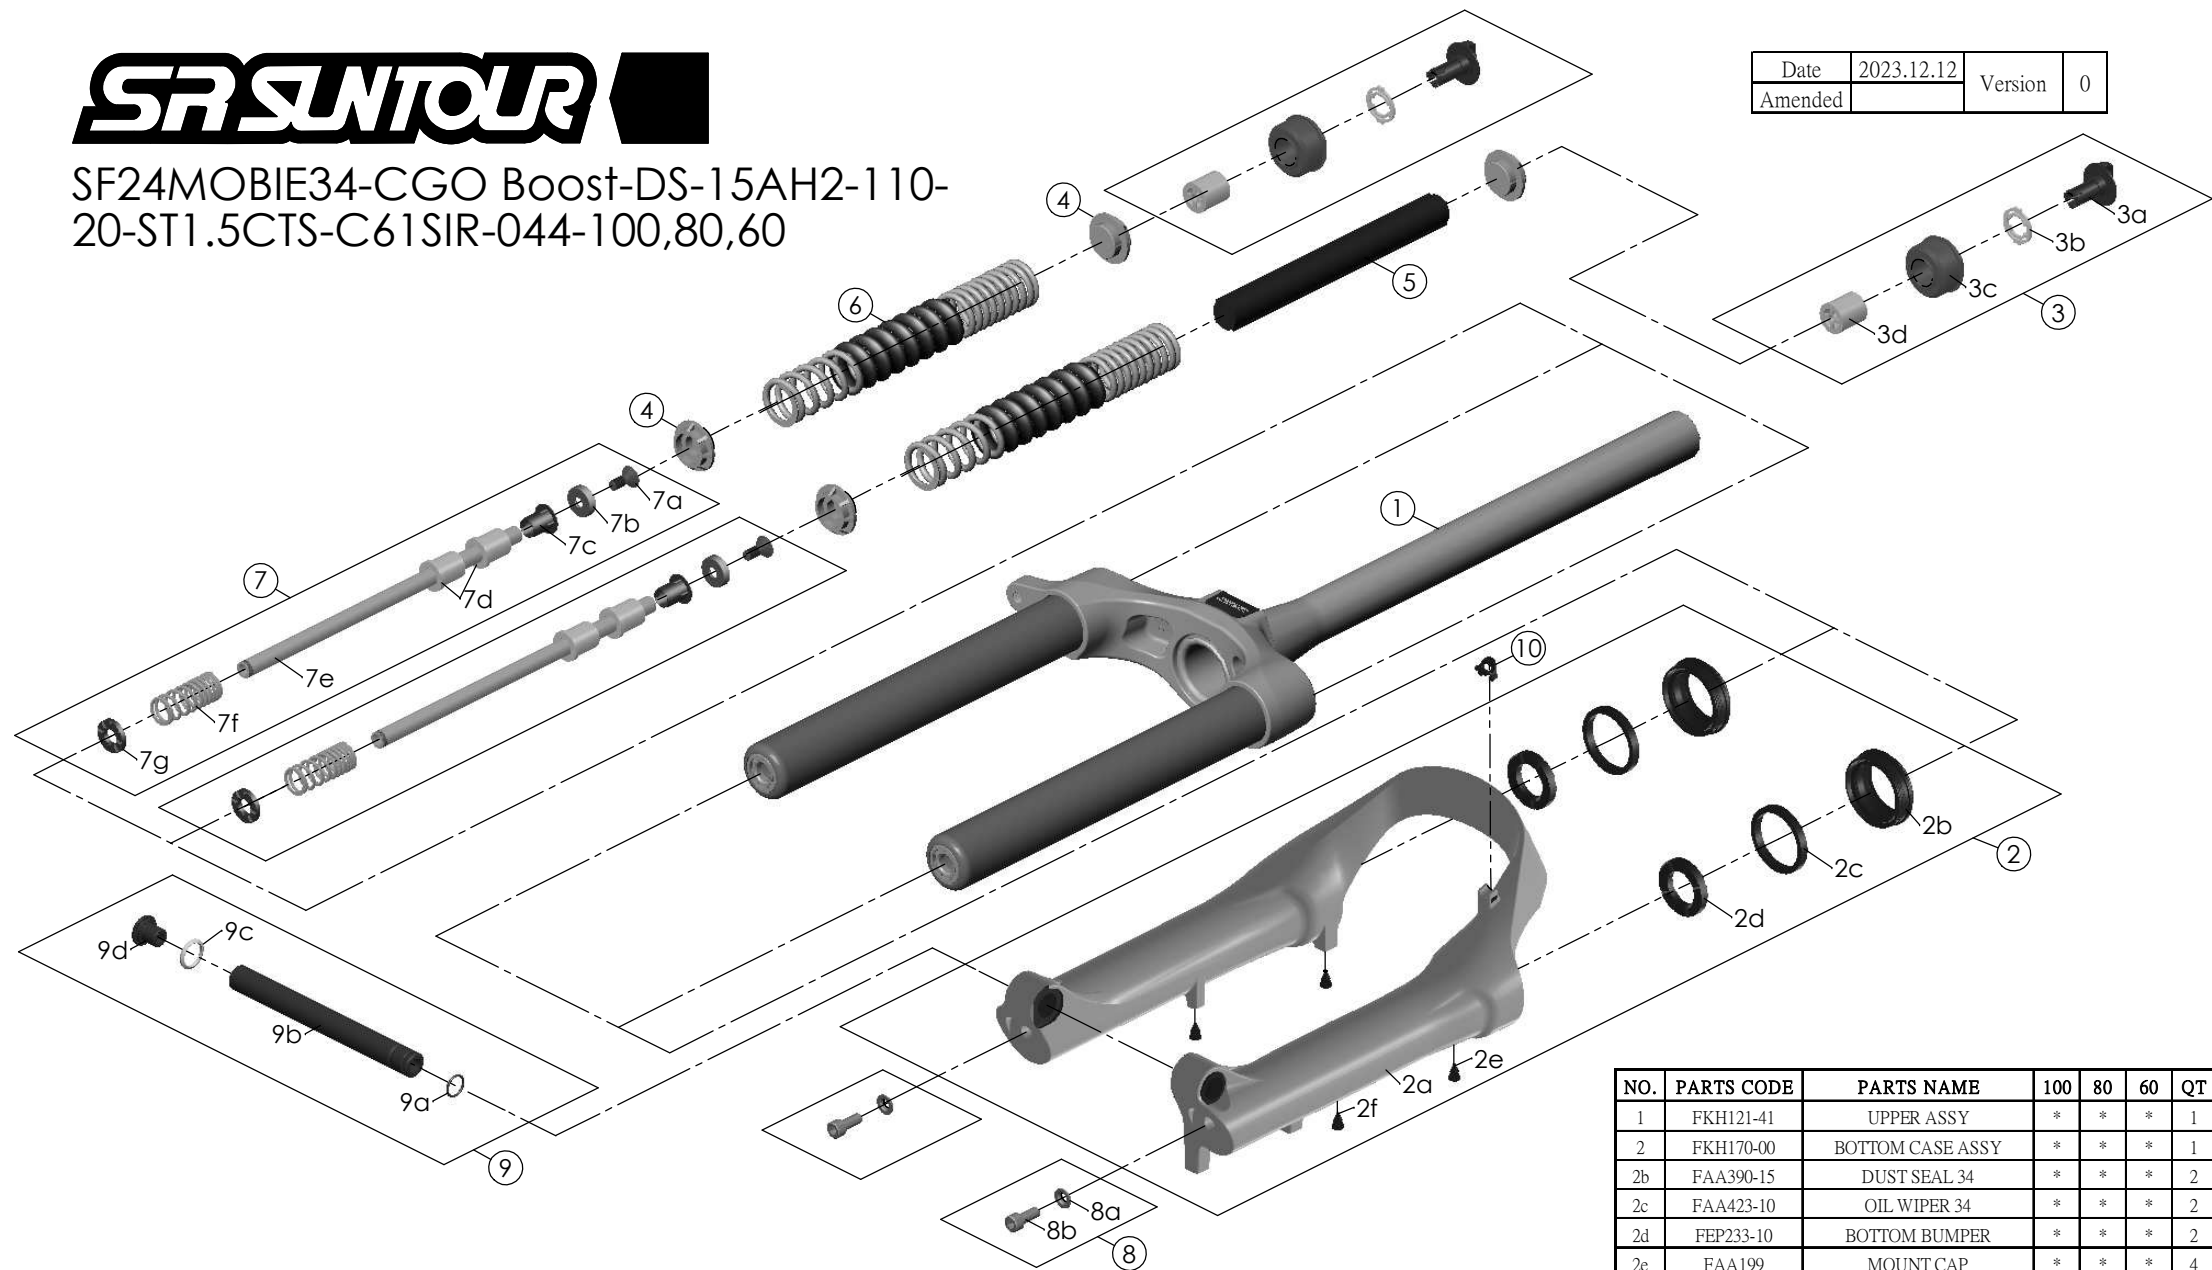

SF24MOBIE34-CGO Boost-DS-15AH2-110-20-ST1.5CTS-C61SIR-044-100,80,60

Date	2023.12.12	Version	0
Amended			

NO.	PARTS CODE	PARTS NAME	100	80	60	QT
1	FKH121-41	UPPER ASSY	*	*	*	1
2	FKH170-00	BOTTOM CASE ASSY	*	*	*	1
2b	FAA390-15	DUST SEAL 34	*	*	*	2
2c	FAA423-10	OIL WIPER 34	*	*	*	2
2d	FEP233-10	BOTTOM BUMPER	*	*	*	2
2e	FAA199	MOUNT CAP	*	*	*	4
3	FKE015-55	ADJUSTER ASSY	*	*	*	2
4	FEE262-50	SPRING GUIDE	*	*	*	4
5	FEP776-10	DAMPER	*	*	*	1
6	FEP862-01	MAIN SPRING	*			2
	FEP868-01			*		2
	FEP878-01				*	2
7	FKE554-09	SUPPORT TUBE ASSY	*			2
	FKE554-19			*		2
	FKE554-29				*	2

NO.	PARTS CODE	PARTS NAME	100	80	60	QT
7d	FEE247	REBOUND SPACER	*			0
				*		2
					*	4
8	FKA044	FIXING BOLT SET	*	*	*	2
9	FKA117-00	15AH2-110 THRU AXLE SET	*	*	*	1
10	FEG034	CABLE CLIP	*	*	*	1