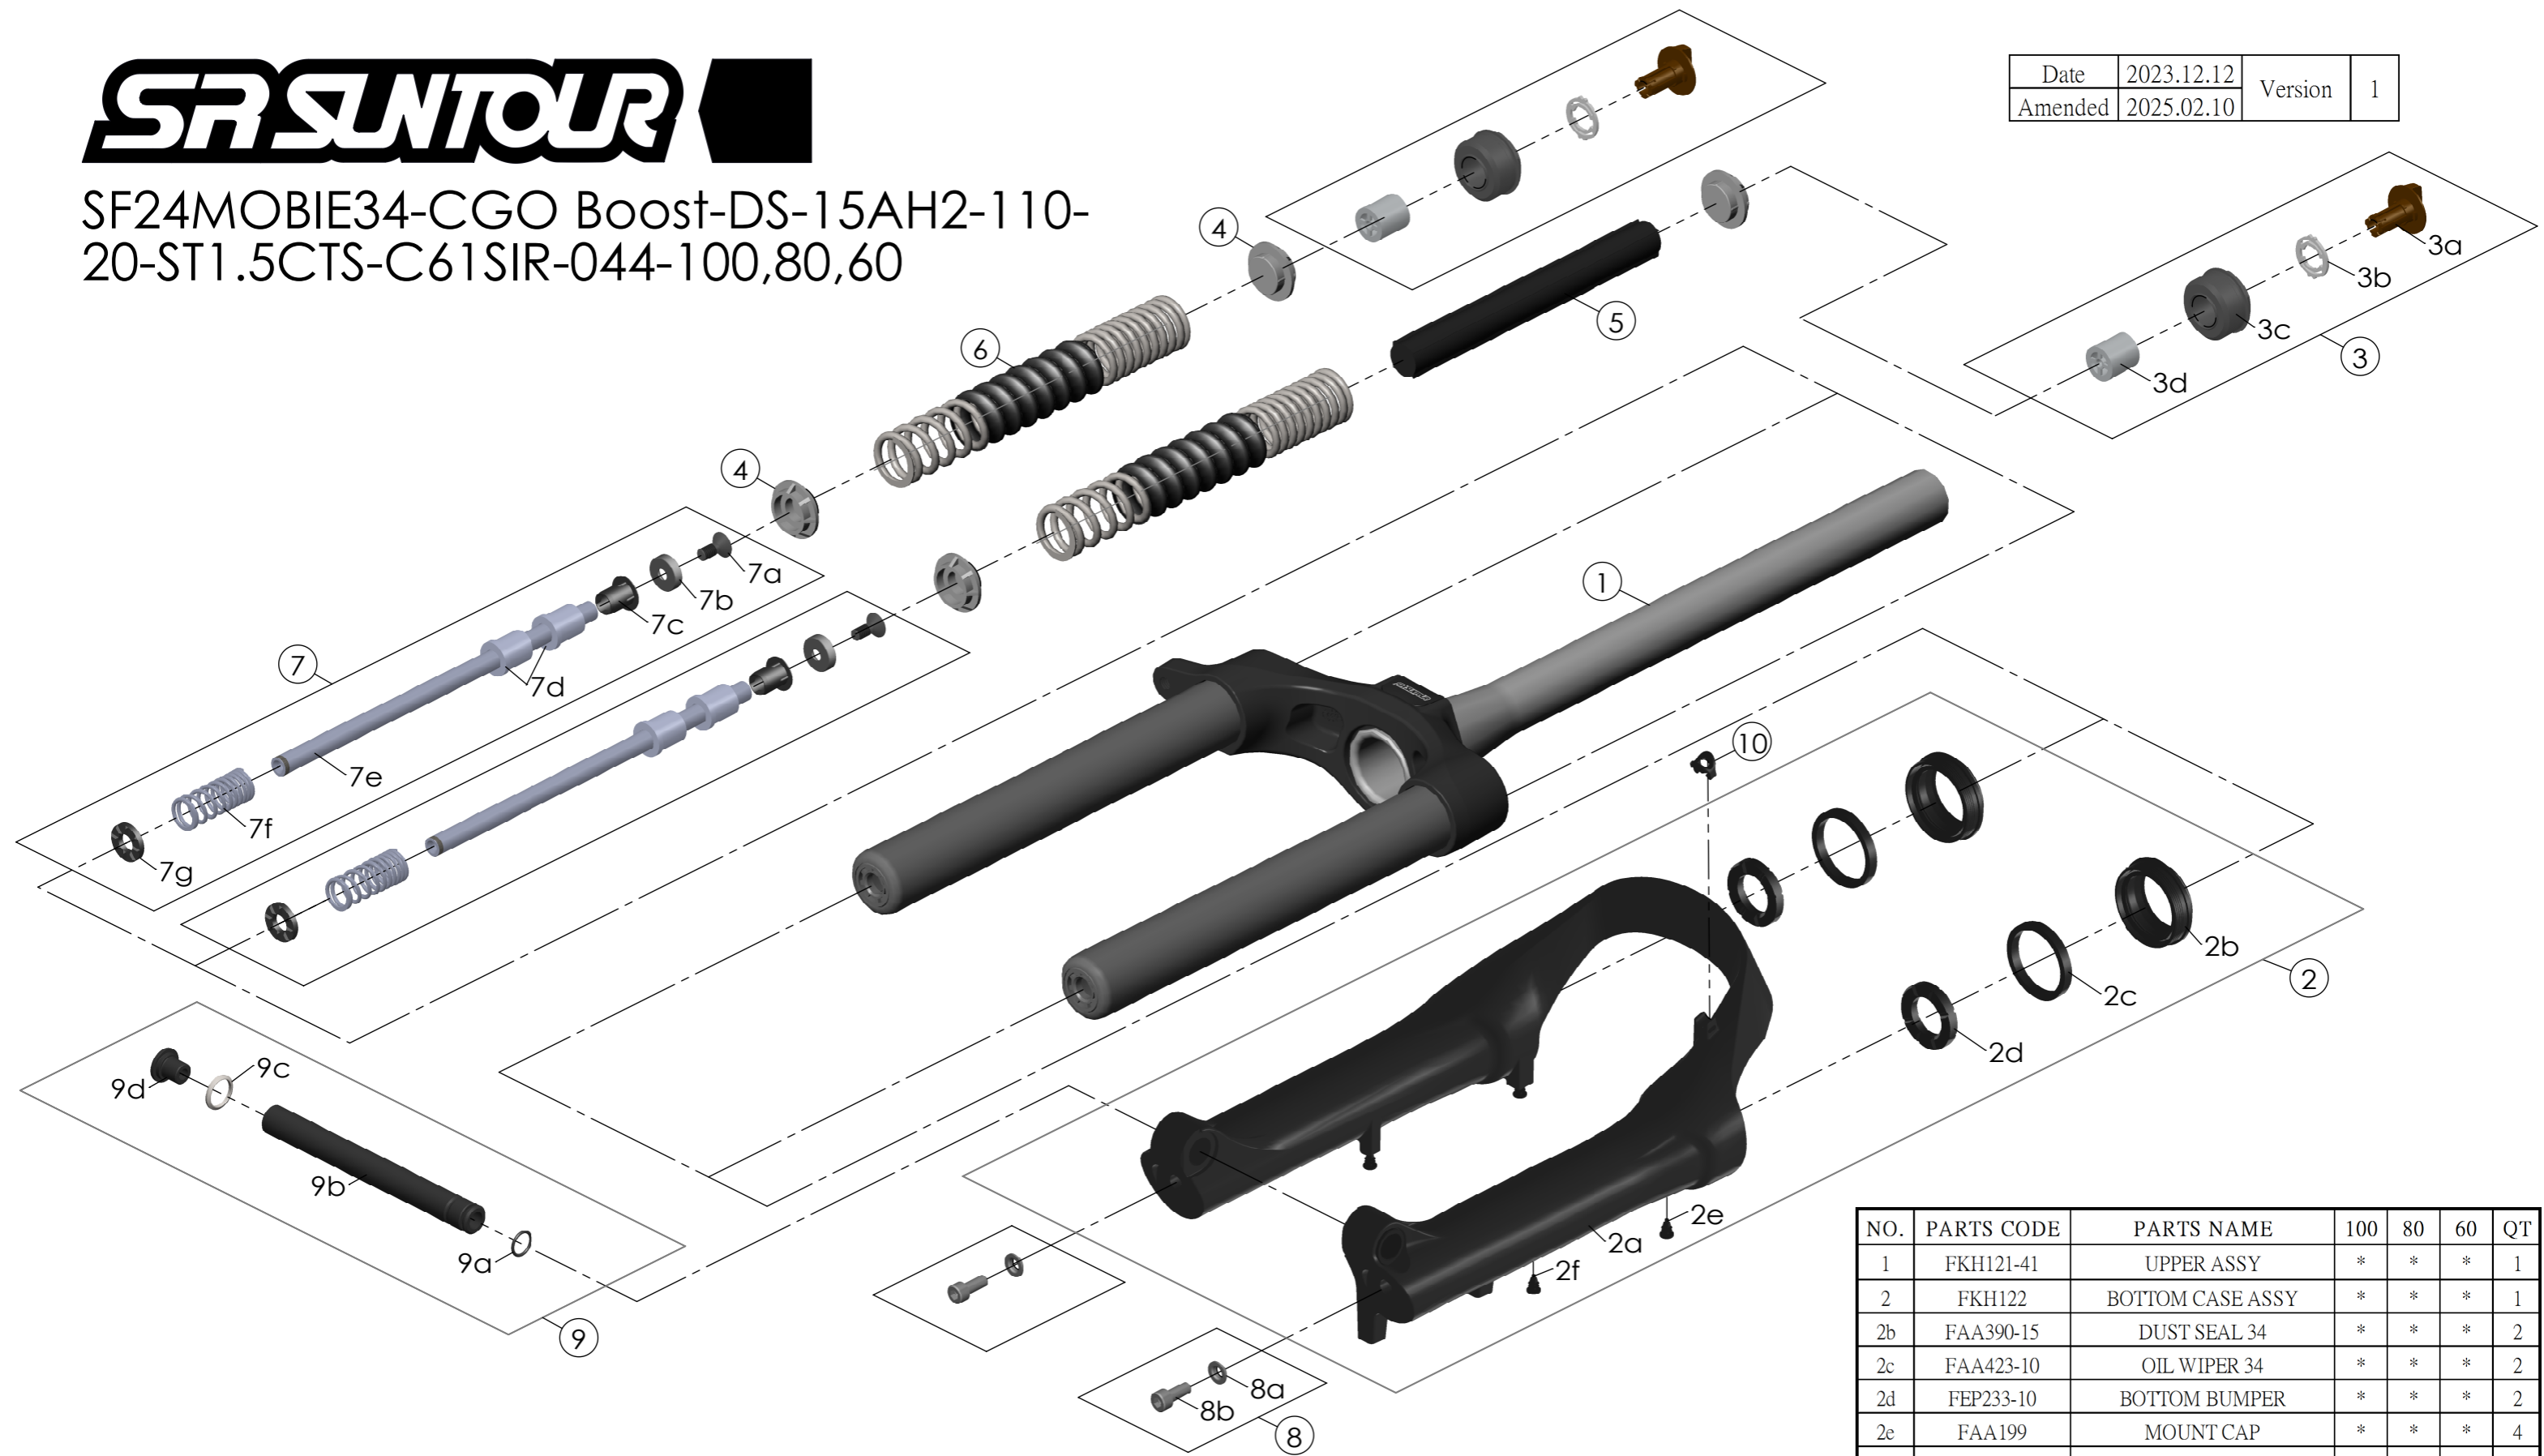

SF24MOBIE34-CGO Boost-DS-15AH2-110-20-ST1.5CTS-C61SIR-044-100,80,60

Date	2023.12.12	Version	1
Amended	2025.02.10		

NO.	PARTS CODE	PARTS NAME	100	80	60	QT
7d	FEE247	REBOUND SPACER	*	*	*	0
				*	*	2
					*	4
8	FKA044	FIXING BOLT SET	*	*	*	2
9	FKA117-00	15AH2-110 THRU AXLE SET	*	*	*	1
10	FEG034	CABLE CLIP	*	*	*	1

NO.	PARTS CODE	PARTS NAME	100	80	60	QT
1	FKH121-41	UPPER ASSY	*	*	*	1
2	FKH122	BOTTOM CASE ASSY	*	*	*	1
2b	FAA390-15	DUST SEAL 34	*	*	*	2
2c	FAA423-10	OIL WIPER 34	*	*	*	2
2d	FEP233-10	BOTTOM BUMPER	*	*	*	2
2e	FAA199	MOUNT CAP	*	*	*	4
3	FKE015-55	ADJUSTER ASSY	*	*	*	2
4	FEE262-50	SPRING GUIDE	*	*	*	4
5	FEP776-10	DAMPER	*	*	*	1
6	FEP862-01	MAIN SPRING	*			2
	FEP868-01			*		2
	FEP878-01				*	2
7	FKE554-09	SUPPORT TUBE ASSY	*			2
	FKE554-19			*		2
	FKE554-29				*	2