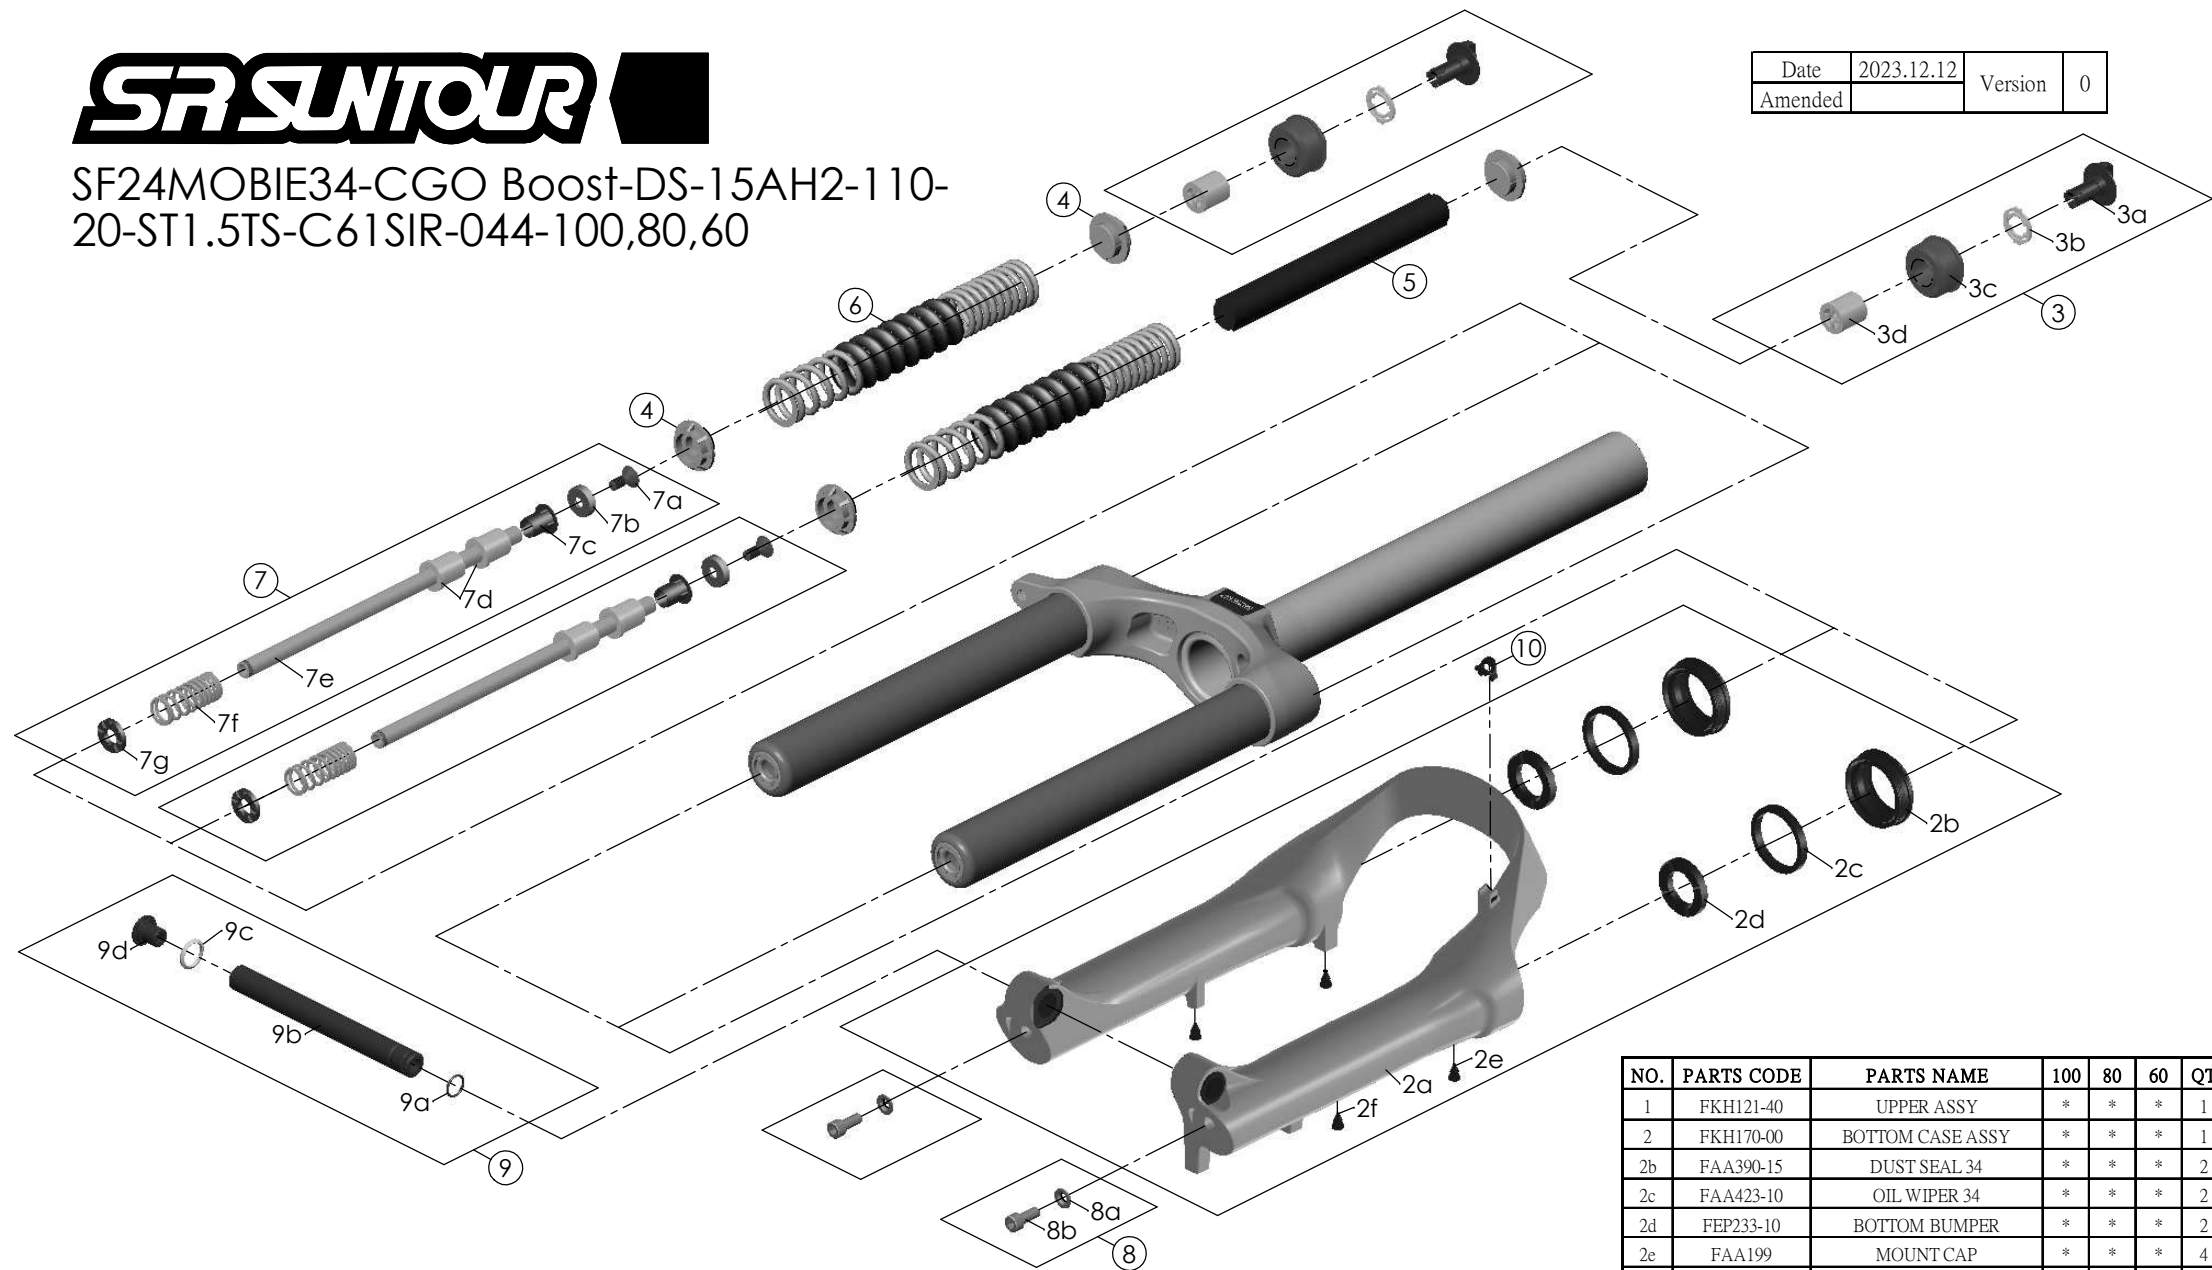

# SUNTOUR

SF24MOBIE34-CGO Boost-DS-15AH2-110-20-ST1.5TS-C61SIR-044-100,80,60

Date	2023.12.12	Version	0
Amended			

NO.	PARTS CODE	PARTS NAME	100	80	60	QT
1	FKH121-40	UPPER ASSY	*	*	*	1
2	FKH170-00	BOTTOM CASE ASSY	*	*	*	1
2b	FAA390-15	DUST SEAL 34	*	*	*	2
2c	FAA423-10	OIL WIPER 34	*	*	*	2
2d	FEP233-10	BOTTOM BUMPER	*	*	*	2
2e	FAA199	MOUNT CAP	*	*	*	4
3	FKE015-55	ADJUSTER ASSY	*	*	*	2
4	FEE262-50	SPRING GUIDE	*	*	*	4
5	FEP776-10	DAMPER	*	*	*	1
6	FEP862-01	MAIN SPRING	*			2
	FEP868-01			*		2
	FEP878-01				*	2
7	FKE554-09	SUPPORT TUBE ASSY	*			2
	FKE554-19			*		2
	FKE554-29				*	2

NO.	PARTS CODE	PARTS NAME	100	80	60	QT
7d	FEE247	REBOUND SPACER	*			0
				*		2
					*	4
8	FKA044	FIXING BOLT SET	*	*	*	2
9	FKA117-00	15AH2-110 THRU AXLE SET	*	*	*	1
10	FEG034	CABLE CLIP	*	*	*	1