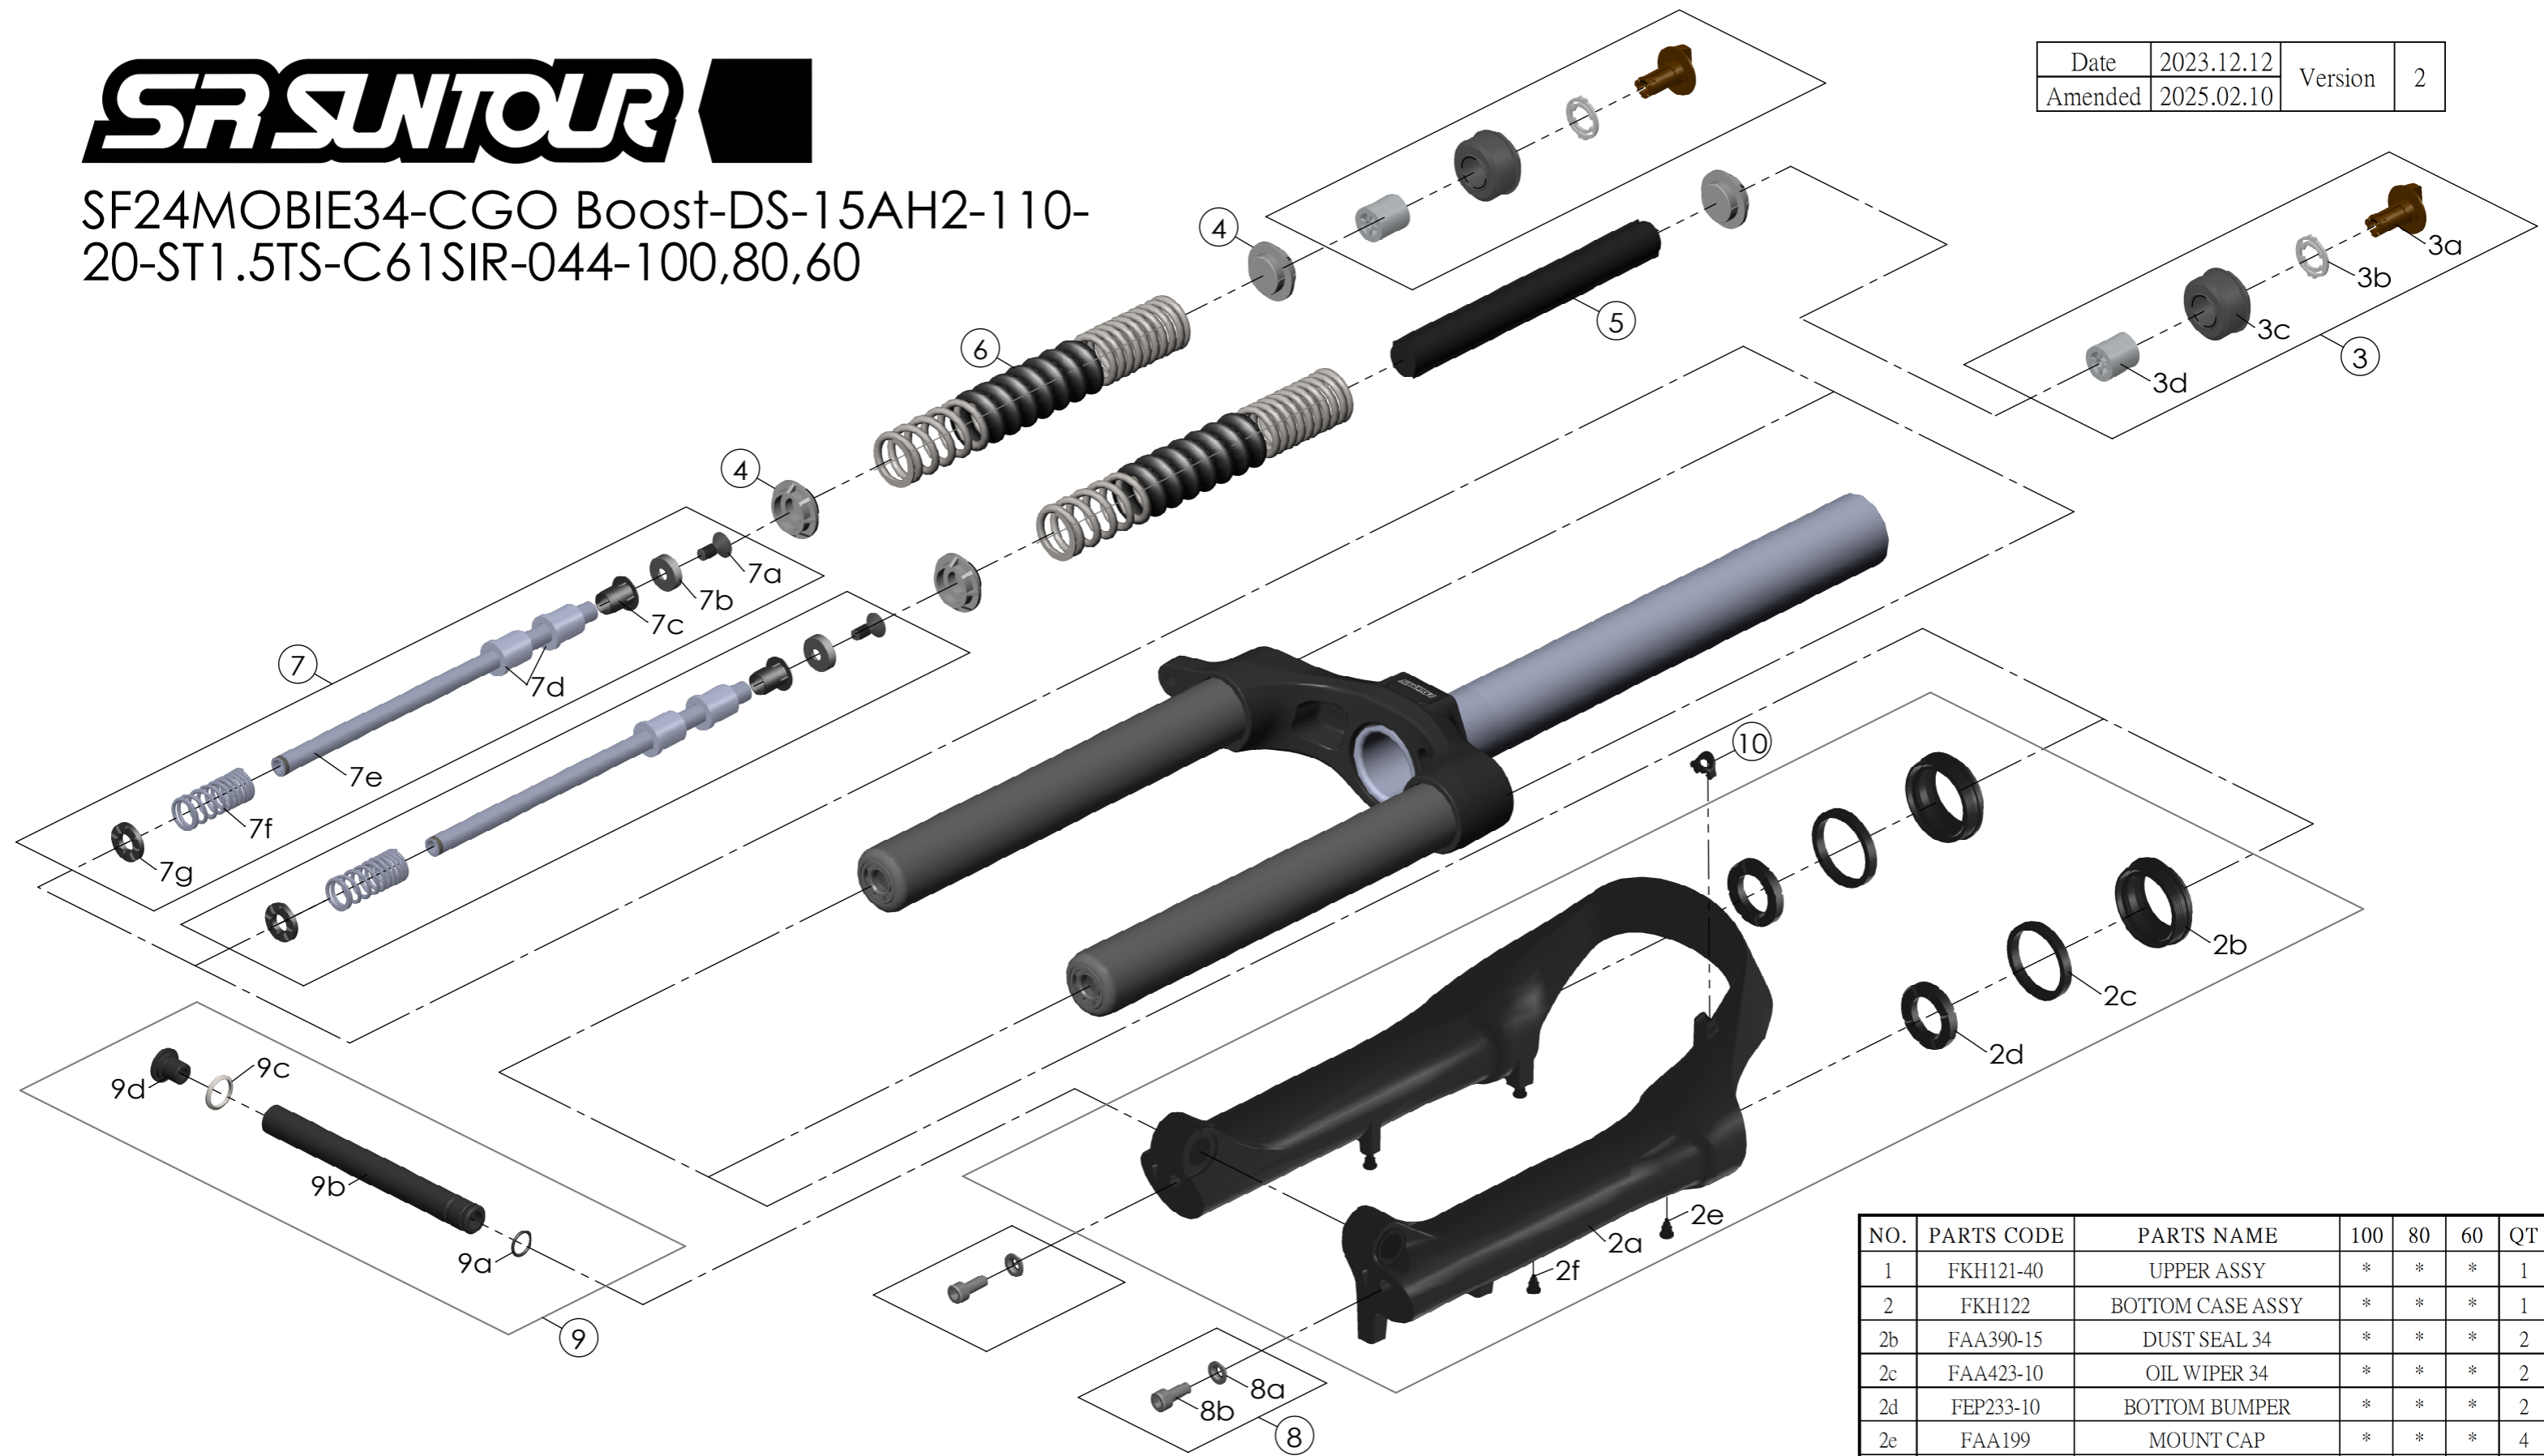

SF24MOBIE34-CGO Boost-DS-15AH2-110-20-ST1.5TS-C61SIR-044-100,80,60

Date	2023.12.12	Version	2
Amended	2025.02.10		

NO.	PARTS CODE	PARTS NAME	100	80	60	QT
7d	FEE247	REBOUND SPACER	*	*	*	0
				*	*	2
					*	4
8	FKA044	FIXING BOLT SET	*	*	*	2
9	FKA117-00	15AH2-110 THRU AXLE SET	*	*	*	1
10	FEG034	CABLE CLIP	*	*	*	1

NO.	PARTS CODE	PARTS NAME	100	80	60	QT
1	FKH121-40	UPPER ASSY	*	*	*	1
2	FKH122	BOTTOM CASE ASSY	*	*	*	1
2b	FAA390-15	DUST SEAL 34	*	*	*	2
2c	FAA423-10	OIL WIPER 34	*	*	*	2
2d	FEP233-10	BOTTOM BUMPER	*	*	*	2
2e	FAA199	MOUNT CAP	*	*	*	4
3	FKE015-55	ADJUSTER ASSY	*	*	*	2
4	FEE262-50	SPRING GUIDE	*	*	*	4
5	FEP776-10	DAMPER	*	*	*	1
	FEP862-01	MAIN SPRING	*			2
6	FEP868-01				*	2
	FEP878-01				*	2
	FKE554-09	SUPPORT TUBE ASSY	*			2
7	FKE554-19			*		2
	FKE554-29				*	2