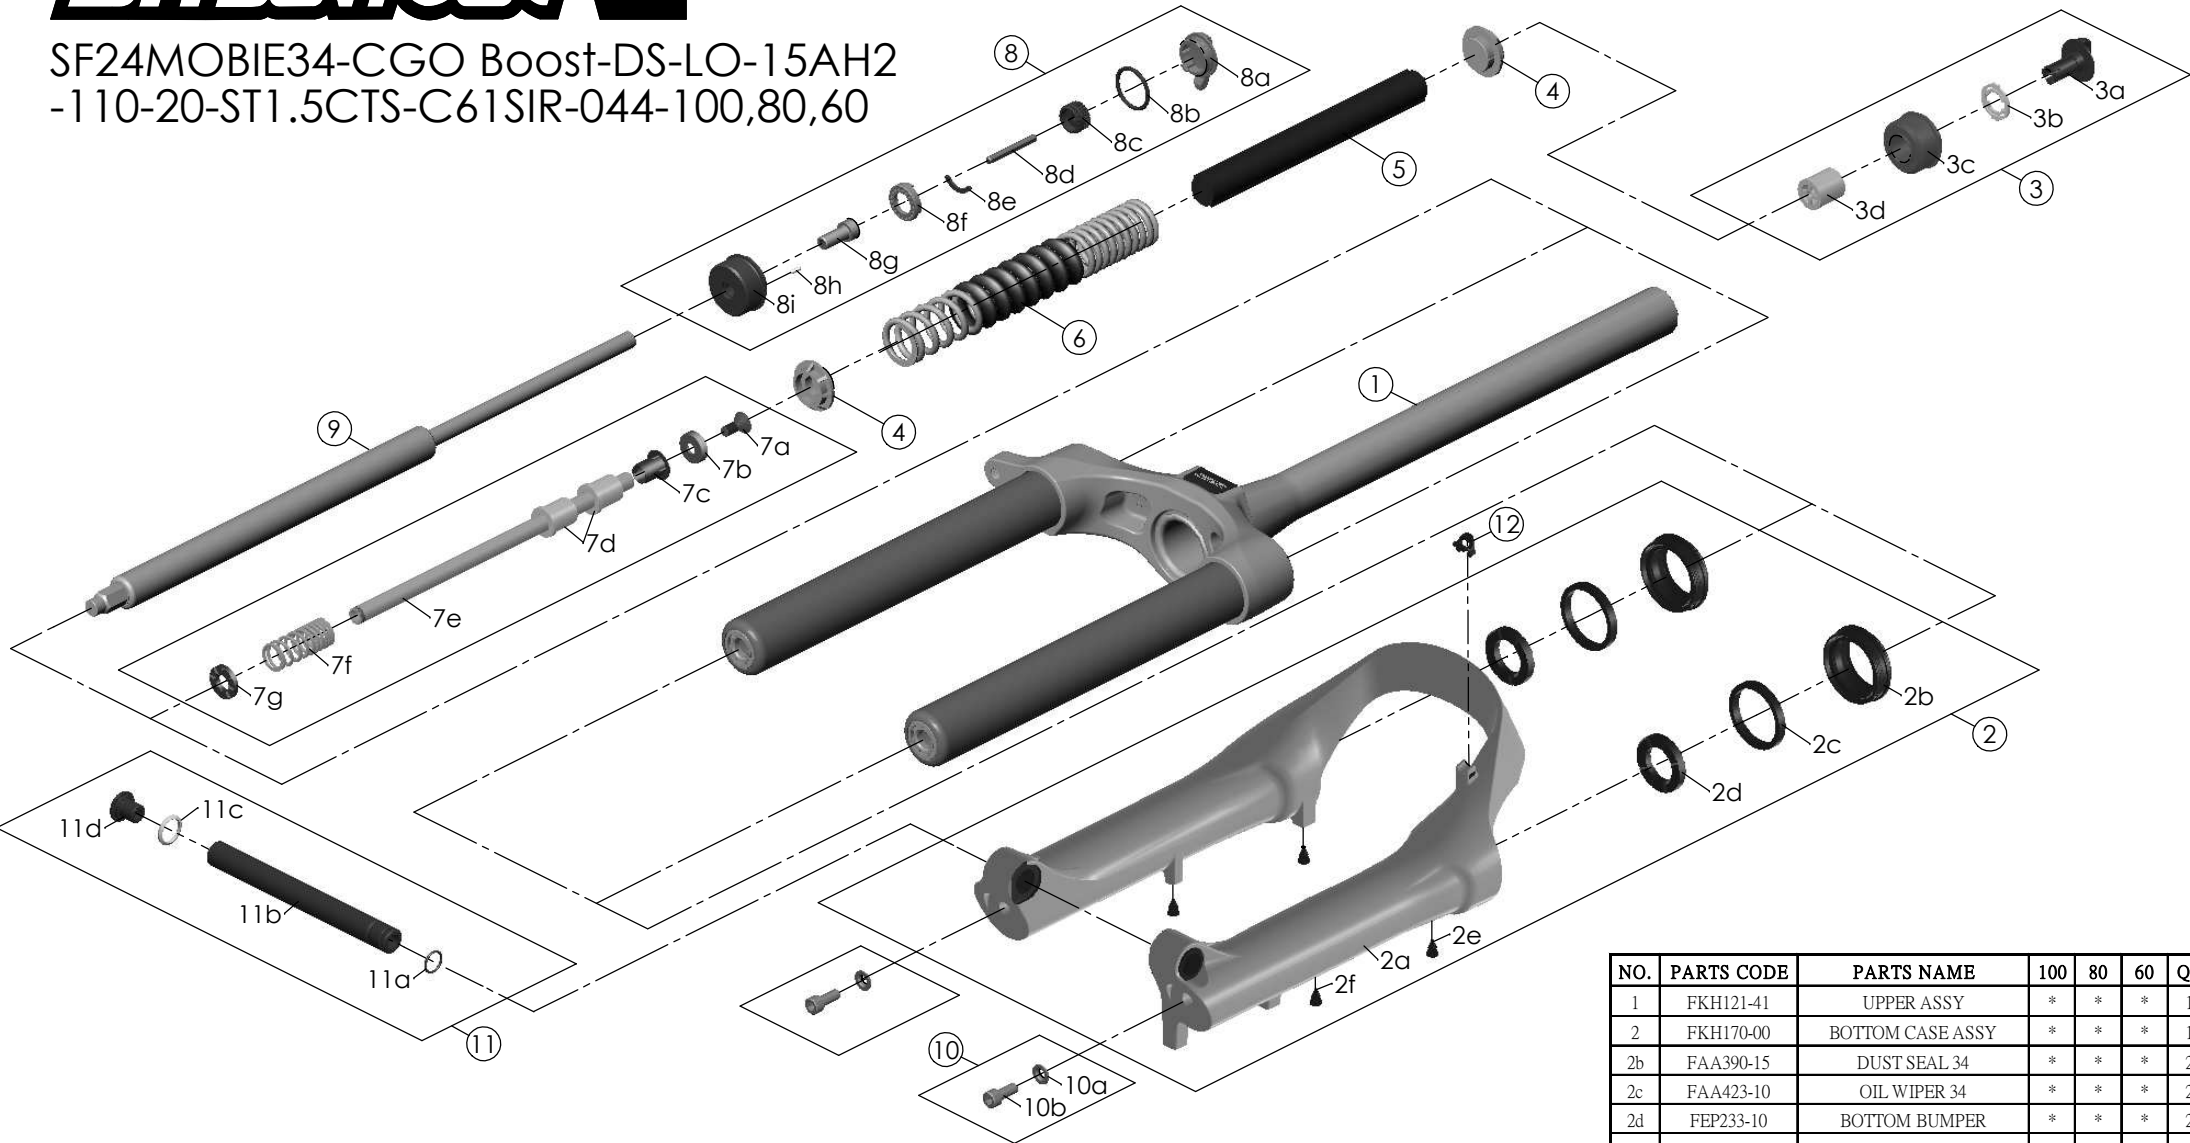

SF24MOBIE34-CGO Boost-DS-LO-15AH2  
-110-20-ST1.5CTS-C61SIR-044-100,80,60

Date	2023.12.12	Version	0
Amended			

NO.	PARTS CODE	PARTS NAME	100	80	60	QT
7d	FEE247	REBOUND SPACER	*	*	*	0
8	FKE526-42	LO TOP CAP ASSY	*	*	*	1
9	FUN100-31	LO UNIT	*	*	*	1
10	FKA044	FIXING BOLT SET	*	*	*	2
11	FKA117-00	15AH2-110 THRU AXLE SET	*	*	*	1
12	FEG034	CABLE CLIP	*	*	*	1

NO.	PARTS CODE	PARTS NAME	100	80	60	QT
1	FKH121-41	UPPER ASSY	*	*	*	1
2	FKH170-00	BOTTOM CASE ASSY	*	*	*	1
2b	FAA390-15	DUST SEAL 34	*	*	*	2
2c	FAA423-10	OIL WIPER 34	*	*	*	2
2d	FEP233-10	BOTTOM BUMPER	*	*	*	2
2e	FAA199	MOUNT CAP	*	*	*	4
3	FKE015-55	ADJUSTER ASSY	*	*	*	1
4	FEE262-60	SPRING GUIDE	*	*	*	2
6	FEP861-01	MAIN SPRING	*	*	*	1
	FEP867-01		*	*	*	1
	FEP881-01		*	*	*	1
7	FKE554-08	SUPPORT TUBE ASSY	*	*	*	1
	FKE554-18		*	*	*	1
	FKE554-28		*	*	*	1