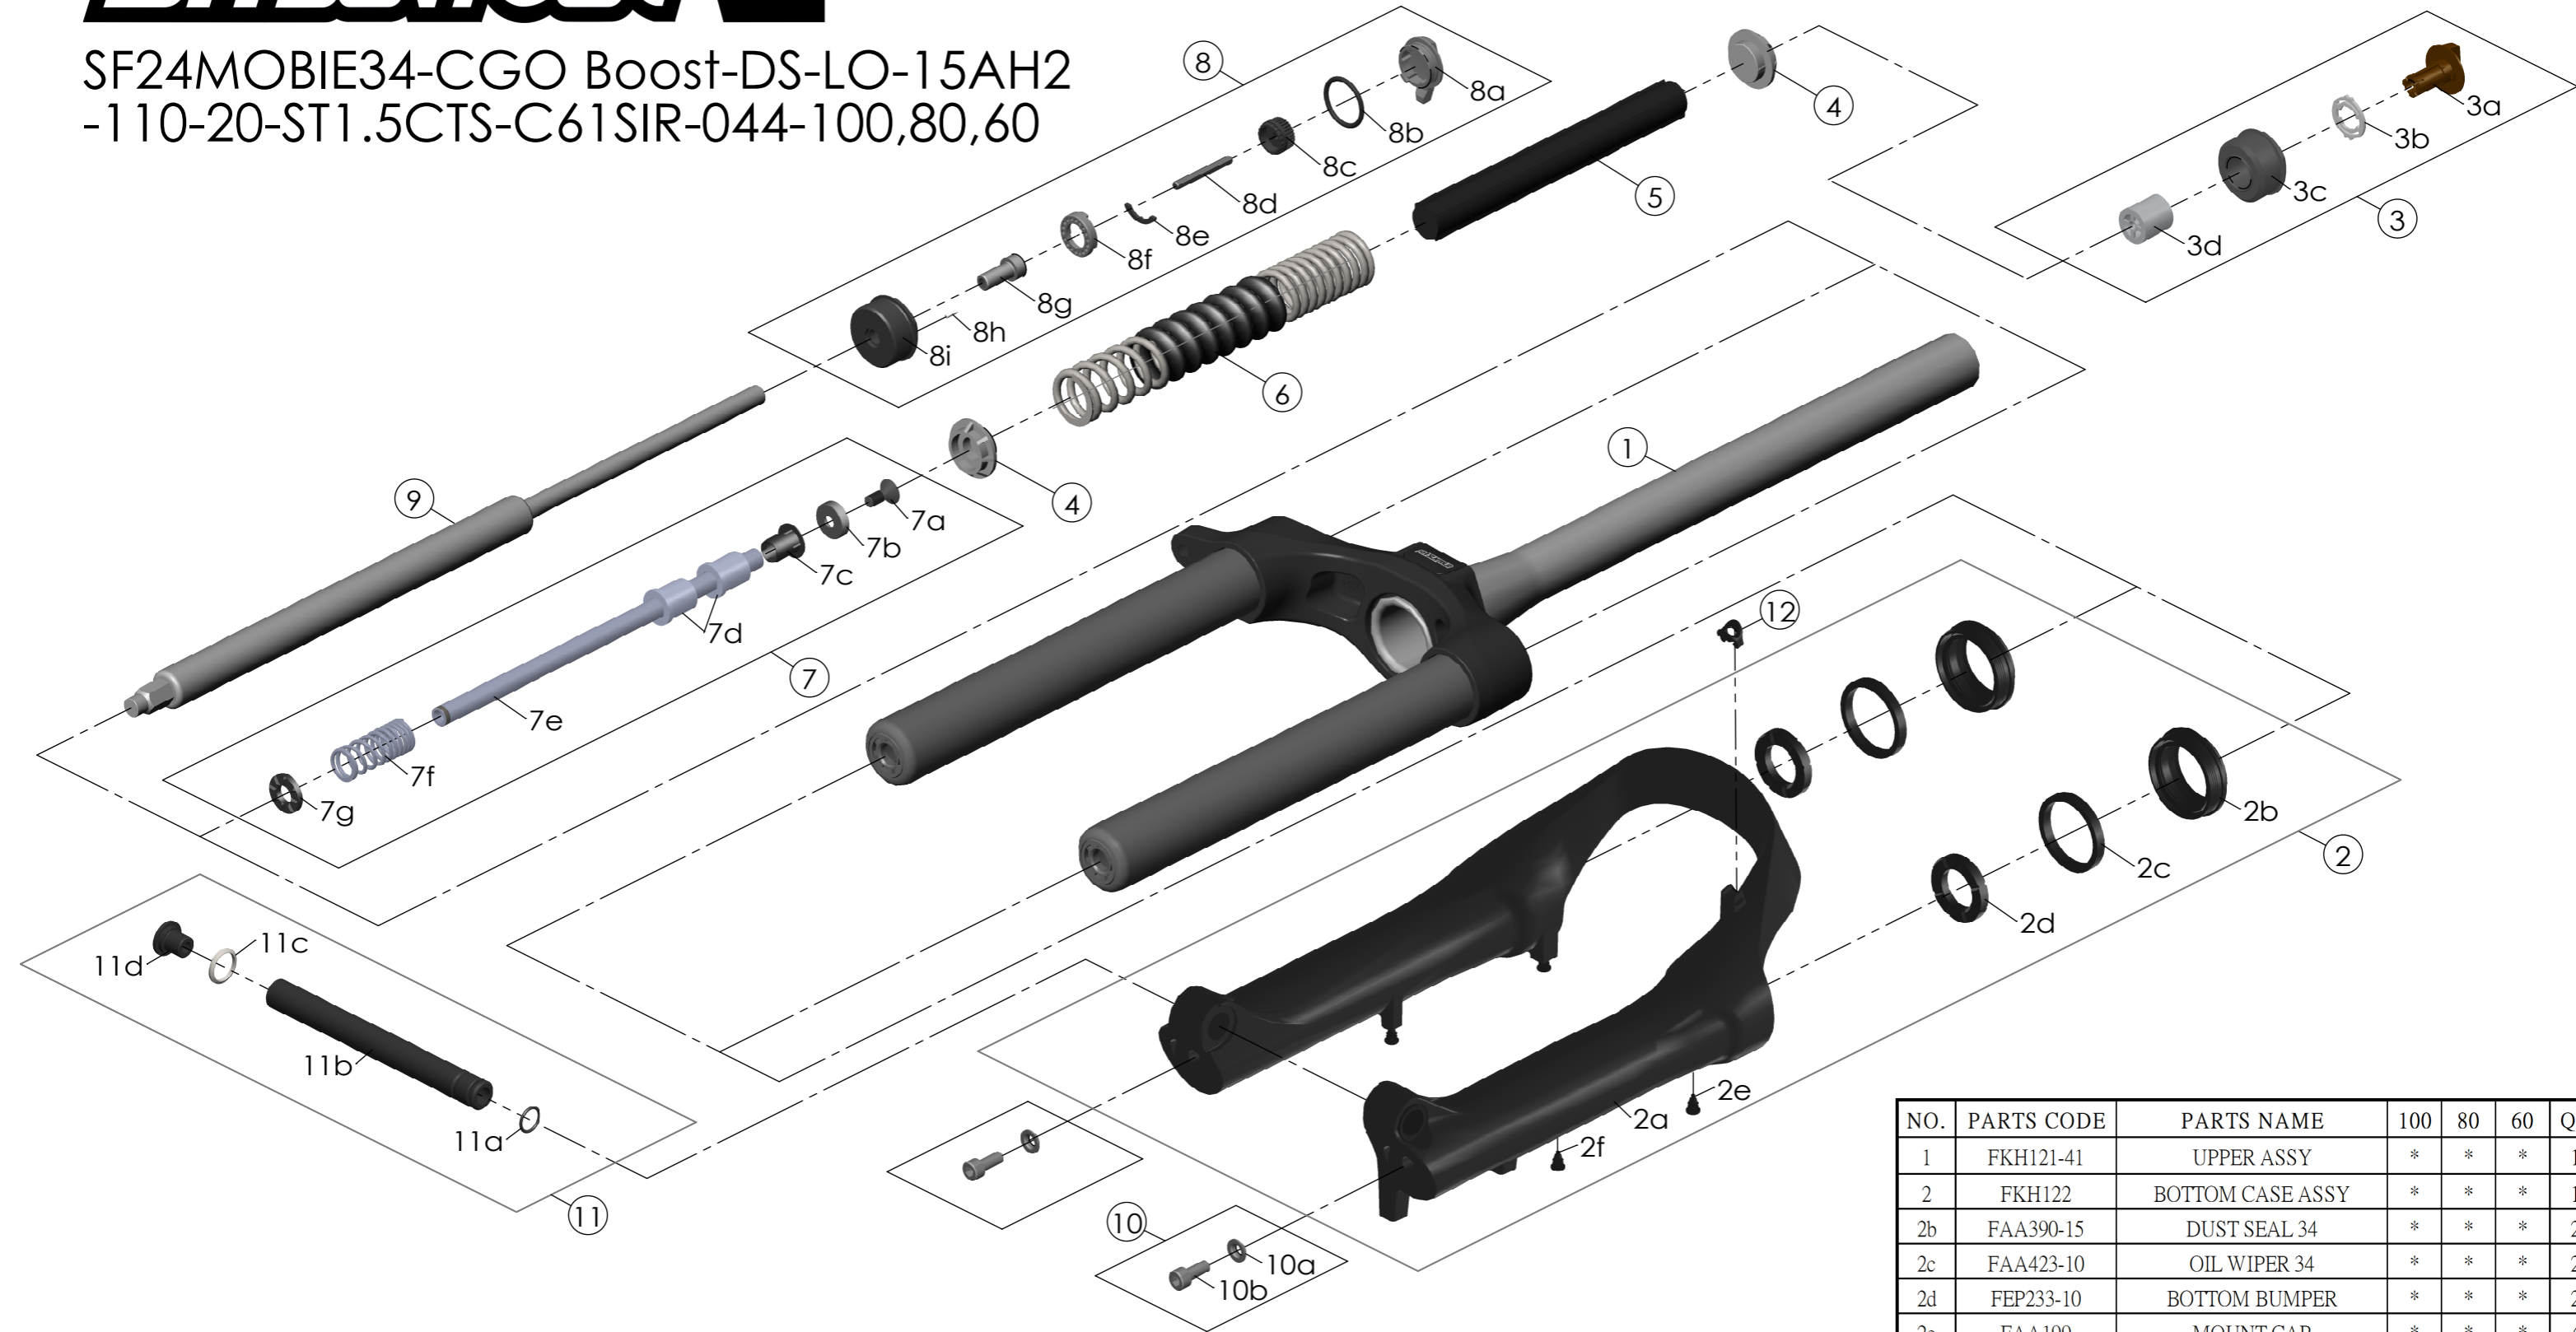

SF24MOBIE34-CGO Boost-DS-LO-15AH2
-110-20-ST1.5CTS-C61SIR-044-100,80,60

Date	2023.12.12	Version	2
Amended	2025.02.05		

NO.	PARTS CODE	PARTS NAME	100	80	60	QT
7d	FEE247	REBOUND SPACER	*	*	*	0
8	FKE526-42	LO TOP CAP ASSY	*	*	*	1
9	FUN100-31	LO UNIT	*	*	*	1
10	FKA044	FIXING BOLT SET	*	*	*	2
11	FKA117-00	15AH2-110 THRU AXLE SET	*	*	*	1
12	FEG034	CABLE CLIP	*	*	*	1

NO.	PARTS CODE	PARTS NAME	100	80	60	QT
1	FKH121-41	UPPER ASSY	*	*	*	1
2	FKH122	BOTTOM CASE ASSY	*	*	*	1
2b	FAA390-15	DUST SEAL 34	*	*	*	2
2c	FAA423-10	OIL WIPER 34	*	*	*	2
2d	FEP233-10	BOTTOM BUMPER	*	*	*	2
2e	FAA199	MOUNT CAP	*	*	*	4
3	FKE015-55	ADJUSTER ASSY	*	*	*	1
4	FEE262-60	SPRING GUIDE	*	*	*	2
5	FEP775-10	DAMPER	*	*	*	1
6	FEP861-01	MAIN SPRING	*			1
	FEP867-01			*		1
	FEP881-01				*	1
7	FKE554-08	SUPPORT TUBE ASSY	*			1
	FKE554-18			*		1
	FKE554-28				*	1