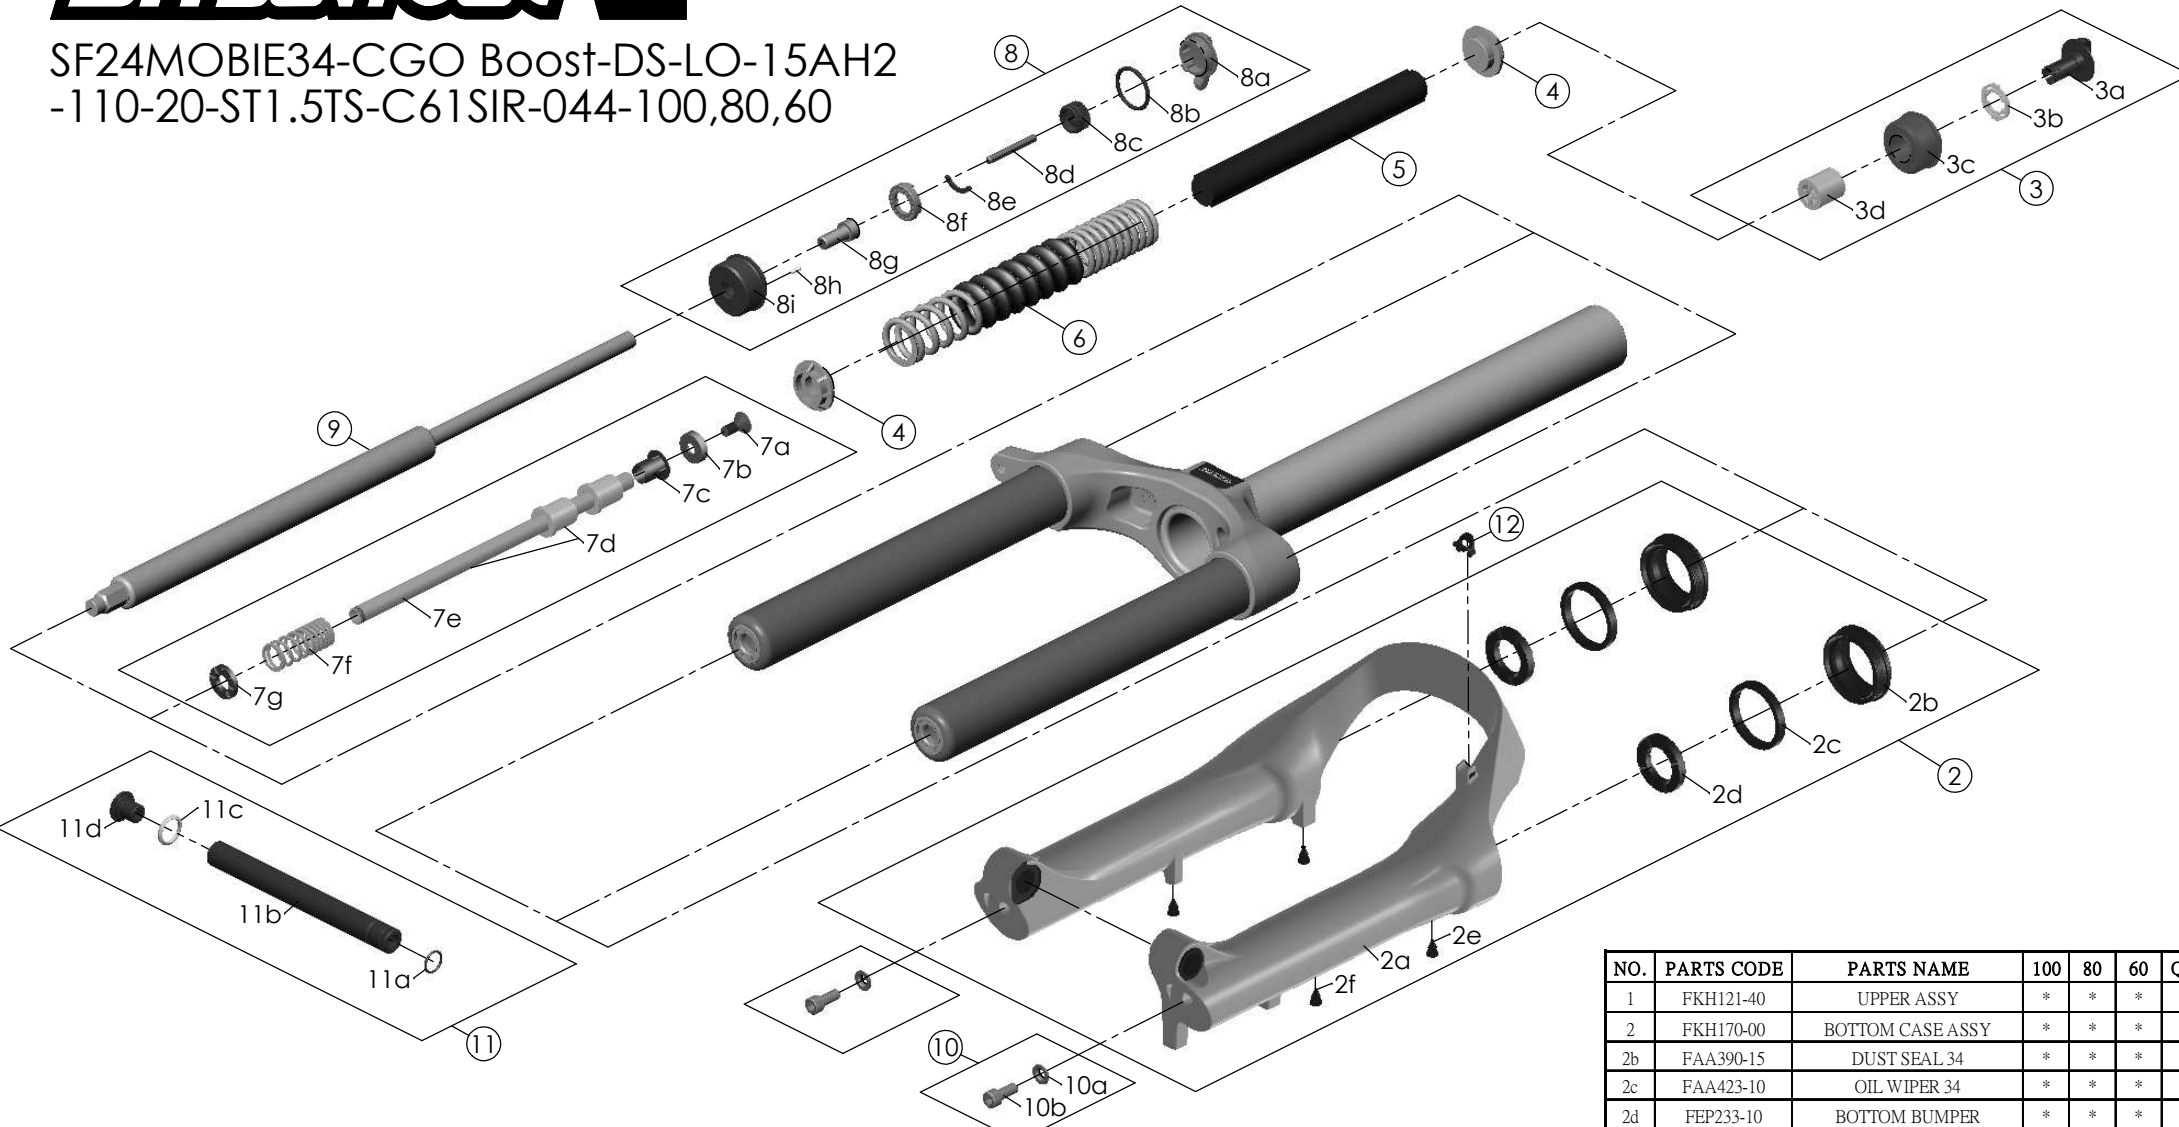

SF24MOBIE34-CGO Boost-DS-LO-15AH2  
-110-20-ST1.5TS-C61SIR-044-100,80,60

Date	2023.12.12	Version	0
Amended			

NO.	PARTS CODE	PARTS NAME	100	80	60	QT
7d	FEE247	REBOUND SPACER		*		1
8	FKE526-42	LO TOP CAP ASSY	*	*	*	1
9	FUN100-31	LO UNIT	*	*	*	1
10	FKA044	FIXING BOLT SET	*	*	*	2
11	FKA117-00	15AH2-110 THRU AXLE SET	*	*	*	1
12	FEG034	CABLE CLIP	*	*	*	1

NO.	PARTS CODE	PARTS NAME	100	80	60	QT
1	FKH121-40	UPPER ASSY	*	*	*	1
2	FKH170-00	BOTTOM CASE ASSY	*	*	*	1
2b	FAA390-15	DUST SEAL 34	*	*	*	2
2c	FAA423-10	OIL WIPER 34	*	*	*	2
2d	FEP233-10	BOTTOM BUMPER	*	*	*	2
2e	FAA199	MOUNT CAP	*	*	*	4
3	FKE015-55	ADJUSTER ASSY	*	*	*	1
4	FEE262-60	SPRING GUIDE	*	*	*	2
5	FEP775-10	DAMPER	*	*	*	1
6	FEP861-01	MAIN SPRING	*			1
	FEP867-01			*		1
	FEP881-01				*	1
7	FKE554-08	SUPPORT TUBE ASSY	*			1
	FKE554-18			*		1
	FKE554-28				*	1