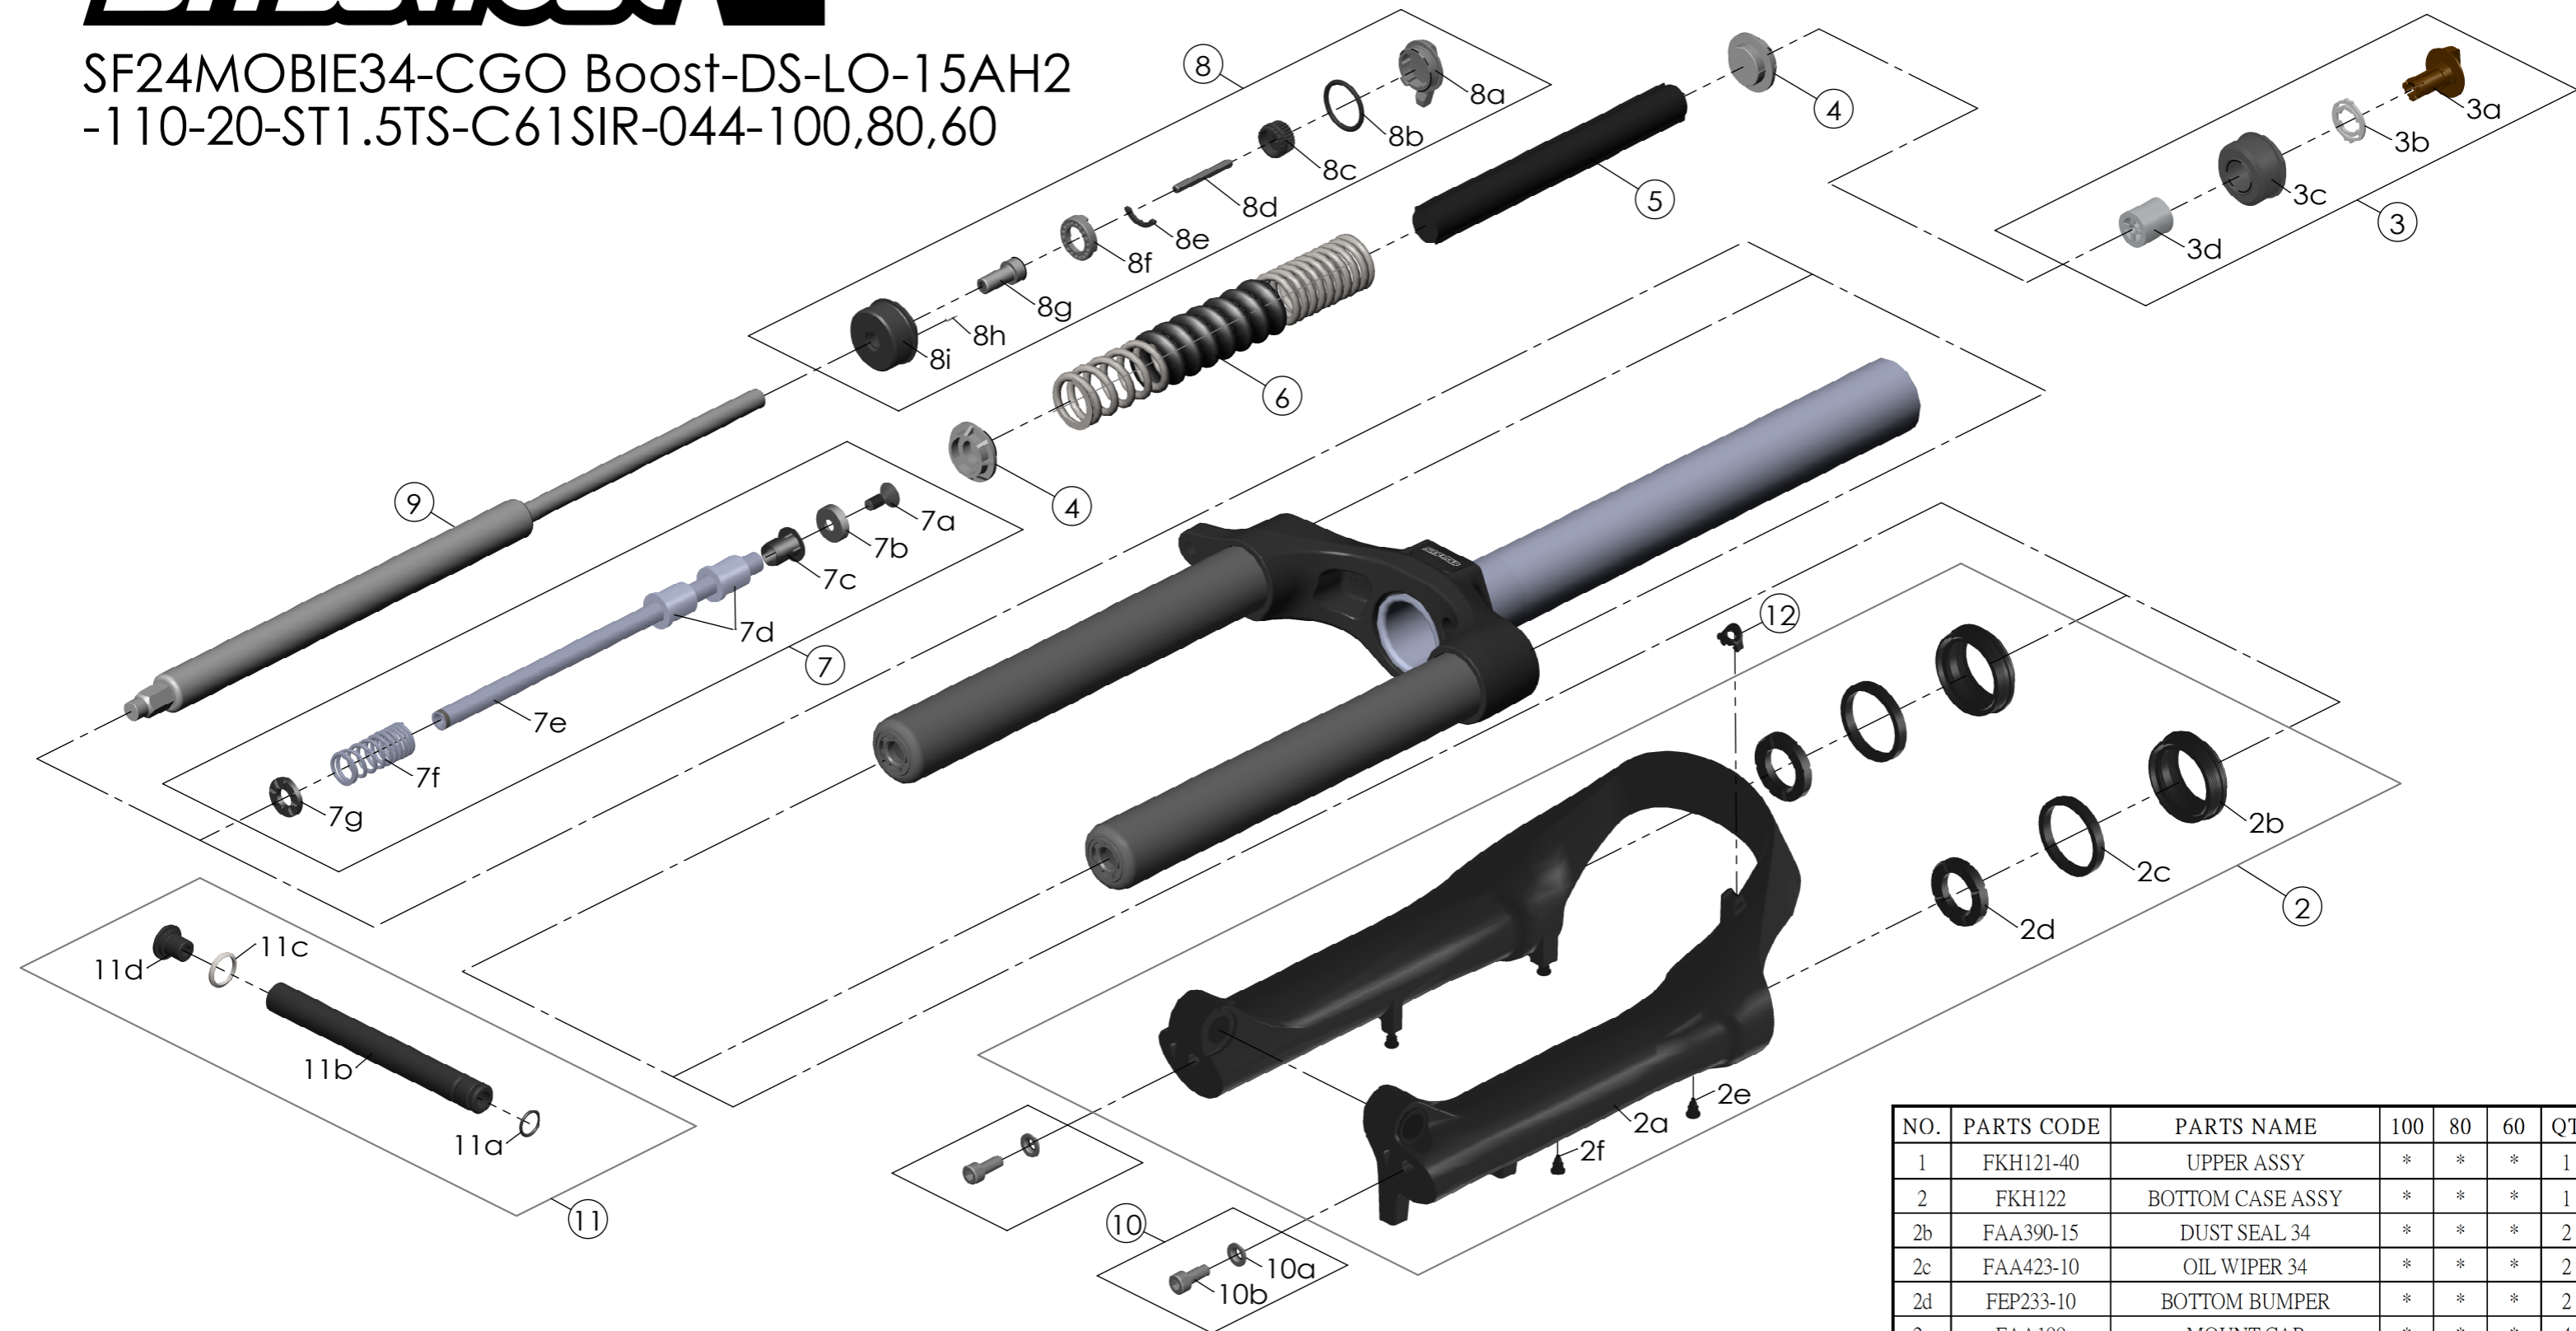

SF24MOBIE34-CGO Boost-DS-LO-15AH2
-110-20-ST1.5TS-C61SIR-044-100,80,60

Date	2023.12.12	Version	2
Amended	2025.02.05		

NO.	PARTS CODE	PARTS NAME	100	80	60	QT
7d	FEE247	REBOUND SPACER	*	*	*	0
8	FKE526-42	LO TOP CAP ASSY	*	*	*	1
9	FUN100-31	LO UNIT	*	*	*	1
10	FKA044	FIXING BOLT SET	*	*	*	2
11	FKA117-00	15AH2-110 THRU AXLE SET	*	*	*	1
12	FEG034	CABLE CLIP	*	*	*	1

NO.	PARTS CODE	PARTS NAME	100	80	60	QT
1	FKH121-40	UPPER ASSY	*	*	*	1
2	FKH122	BOTTOM CASE ASSY	*	*	*	1
2b	FAA390-15	DUST SEAL 34	*	*	*	2
2c	FAA423-10	OIL WIPER 34	*	*	*	2
2d	FEP233-10	BOTTOM BUMPER	*	*	*	2
2e	FAA199	MOUNT CAP	*	*	*	4
3	FKE015-55	ADJUSTER ASSY	*	*	*	1
4	FEE262-60	SPRING GUIDE	*	*	*	2
5	FEP775-10	DAMPER	*	*	*	1
6	FEP861-01	MAIN SPRING	*			1
	FEP867-01			*		1
	FEP881-01				*	1
7	FKE554-08	SUPPORT TUBE ASSY	*			1
	FKE554-18			*		1
	FKE554-28				*	1