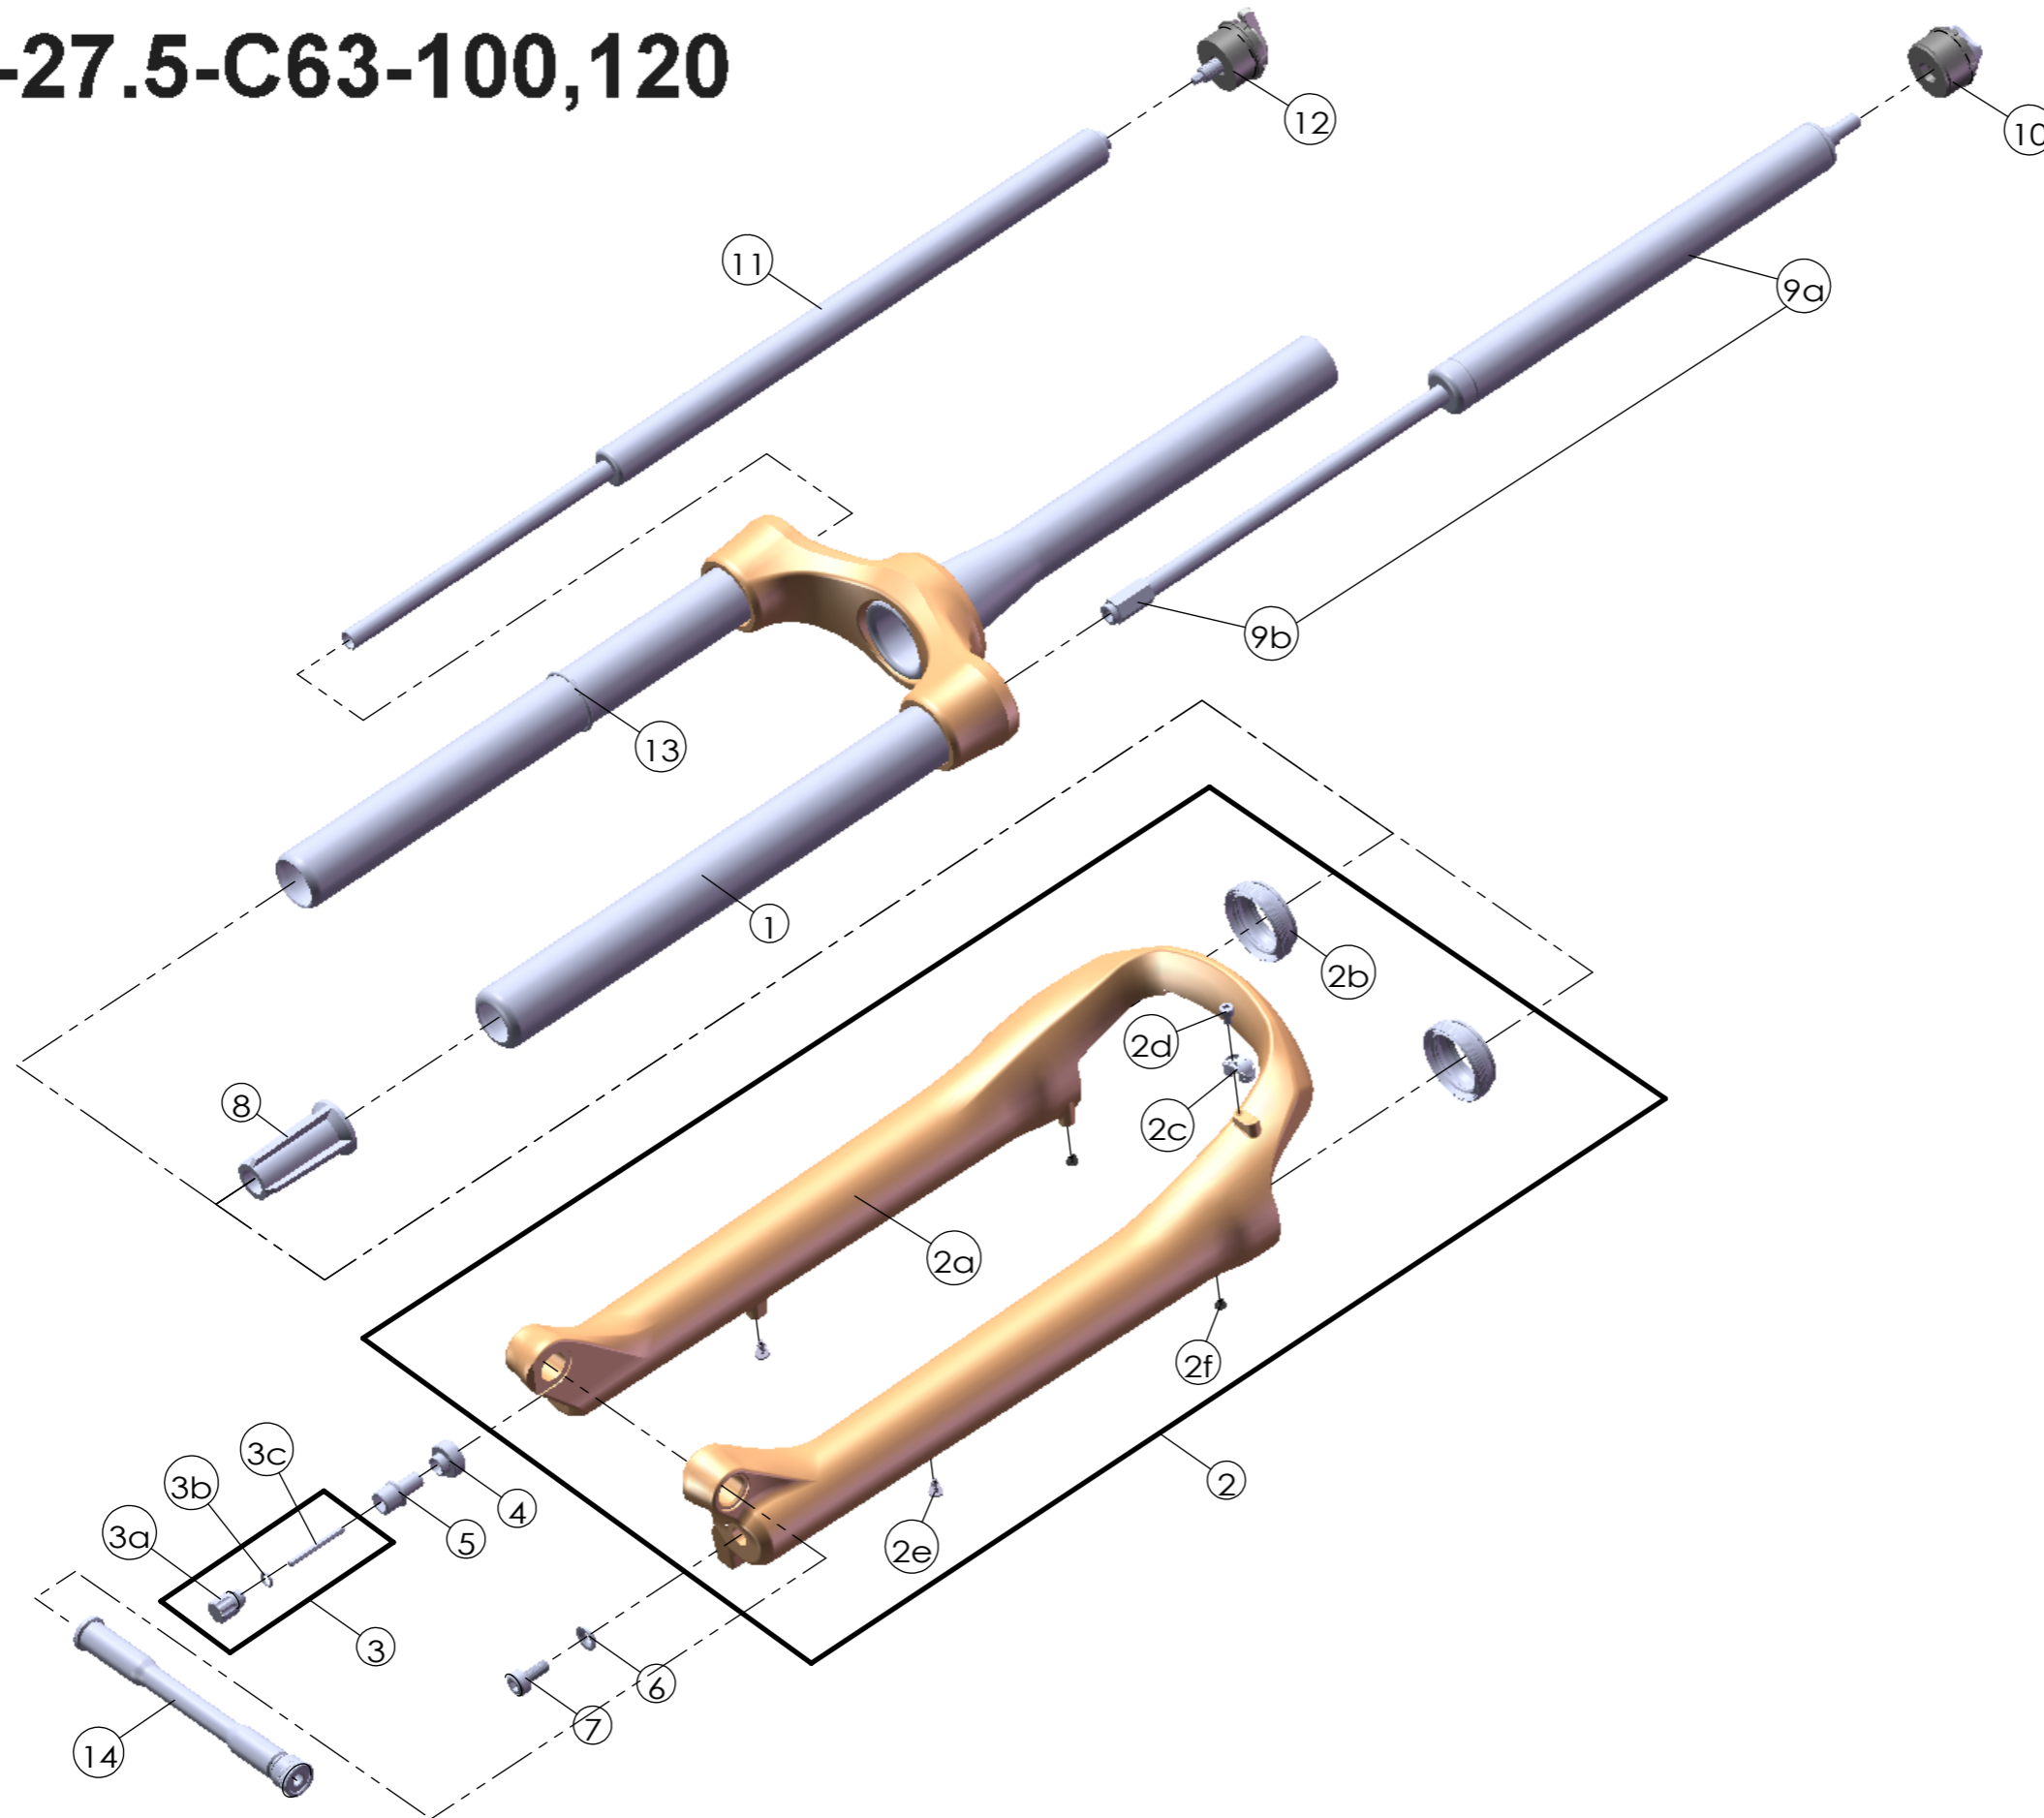

SUNTOUR

SF24-X1-32-air-DS-BOOST-LO-R-15AH3/15AH4

-110-27.5-C63-100,120

Date	2025.12.05	Version	1
Amended			

NO.	PART NAME	PART CODE	QTY.	
			100	120
1	UPPER ASSY	FKZ181-03	1	1
2	BOTTOM CASE ASSY	FKZ163-20	1	1
2a	BOTTOM CASE	FPB521-10	1	1
2b	DUST SEAL	FAA169-20	2	2
2c	HOSE GUIDE	FEG166	1	1
2d	FIXING BOLT	FSB153	1	1
2e	MOUNT CAP	FAA199	2	2
2f	MOUNT CAP	FAA199-10	2	2
3	DAMPER KNOB ASSY	FKA004-40	1	1
3a	DAMPER ADJUST KNOB	FEE845-10	1	1
3b	O RING	FAA083	1	1
3c	HEXAGON SHAFT	FEE131-10	1	1
4	SLEEVE	FEG363-20	1	1
5	DAMPER FIXING BOLT	FSB058-20	1	1
6	WASHER	FSW025	1	1
7	FIXING BOLT	FSB070	1	1
8	BOTTOM STOPPER	FEE806-90	1	1
9a	AIR ASSY	FUN250-10	1	-
		FUN250-20	-	1
9b	SUPPORT TUBE	FEE314-71	1	1
10	AIR CAP ASSY	FKE597	1	1
11	DAMPER UNIT	FUN082-10	1	1
12	LO ADJUST SYSTEM	FKE526-21	1	1
13	O RING	FAA397-00	1	1
14	15AH3 AXLE SET	FKA124-00	1	1
	15AH4 AXLE SET	FKA133-02	1	1