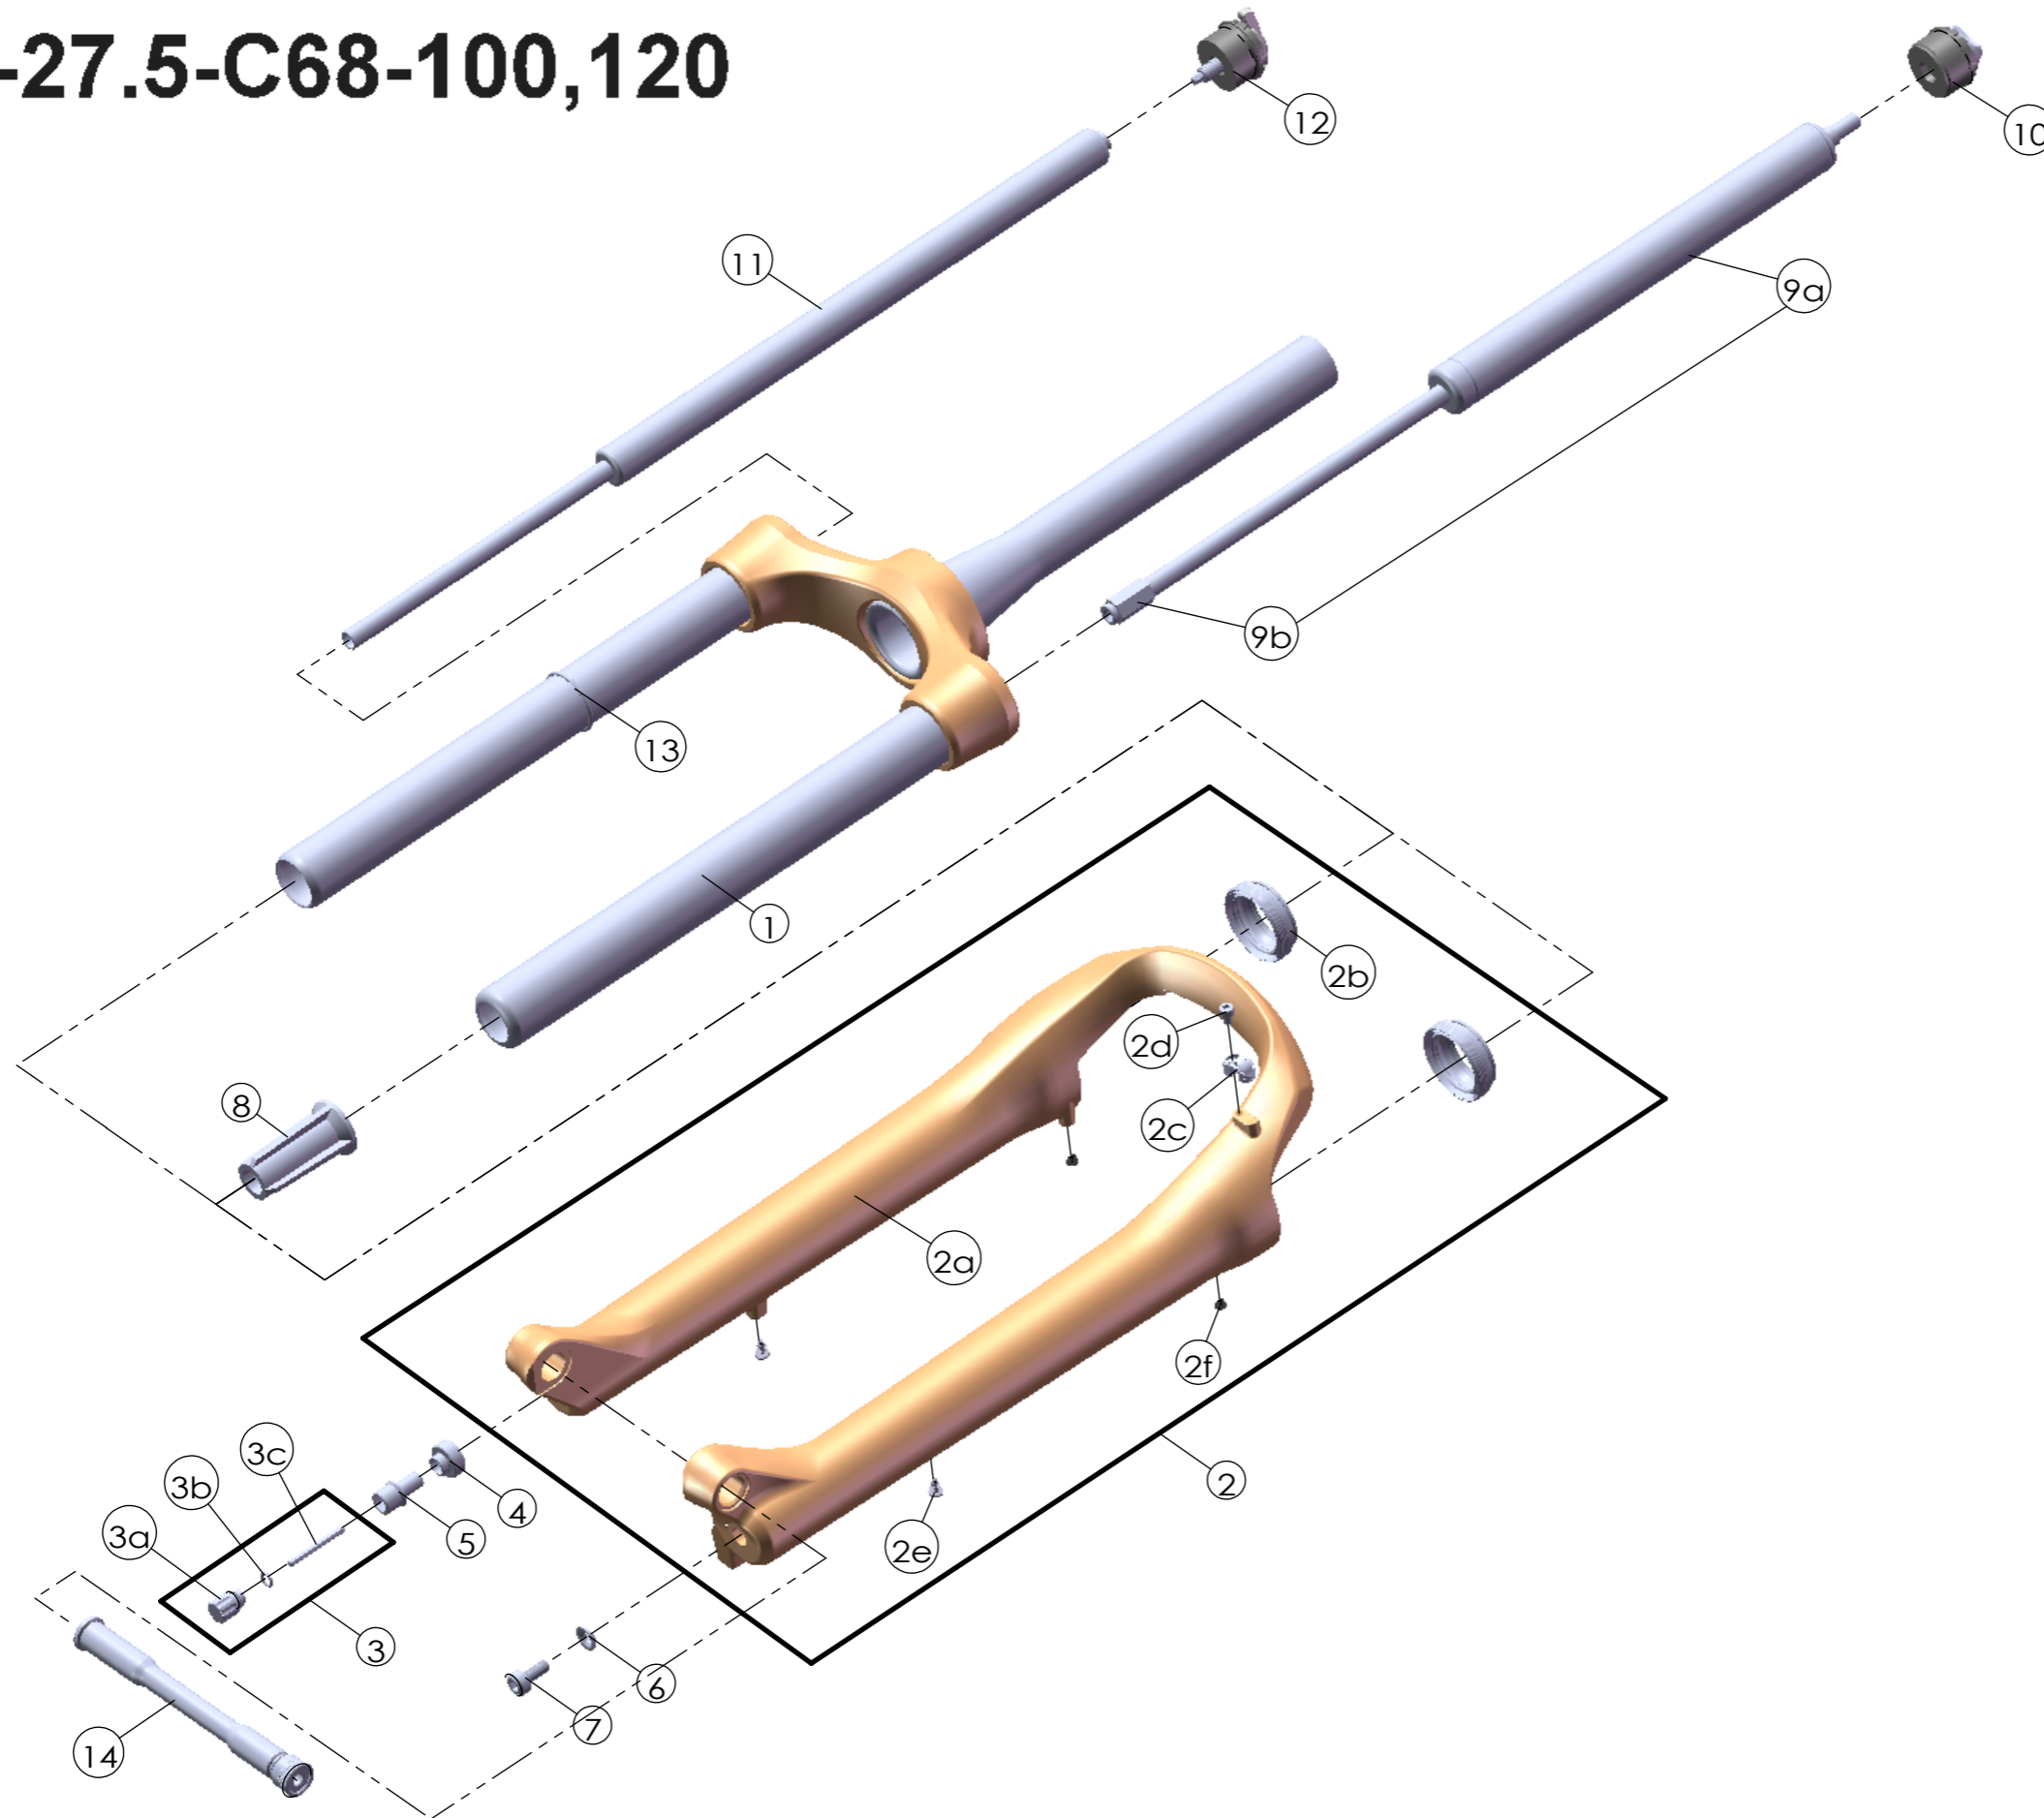

SUNTOUR

SF24-X1-32-air-DS-BOOST-LO-R-15AH3/15AH4

-110-27.5-C68-100,120

Date	2025.12.04	Version	1
Amended			

NO.	PART NAME	PART CODE	QTY.	
			100	120
1	UPPER ASSY	FKZ181-02	1	1
2	BOTTOM CASE ASSY	FKZ163-20	1	1
2a	BOTTOM CASE	FPB521-10	1	1
2b	DUST SEAL	FAA169-20	2	2
2c	HOSE GUIDE	FEG166	1	1
2d	FIXING BOLT	FSB153	1	1
2e	MOUNT CAP	FAA199	2	2
2f	MOUNT CAP	FAA199-10	2	2
3	DAMPER KNOB ASSY	FKA004-40	1	1
3a	DAMPER ADJUST KNOB	FEE845-10	1	1
3b	O RING	FAA083	1	1
3c	HEXAGON SHAFT	FEE131-10	1	1
4	SLEEVE	FEG363-20	1	1
5	DAMPER FIXING BOLT	FSB058-20	1	1
6	WASHER	FSW025	1	1
7	FIXING BOLT	FSB070	1	1
8	BOTTOM STOPPER	FEE806-90	1	1
9a	AIR ASSY	FUN250-10	1	-
		FUN250-20	-	1
9b	SUPPORT TUBE	FEE314-71	1	1
10	AIR CAP ASSY	FKE597	1	1
11	DAMPER UNIT	FUN082-10	1	1
12	LO ADJUST SYSTEM	FKE526-21	1	1
13	O RING	FAA397-00	1	1
14	15AH3 AXLE SET	FKA124-00	1	1
	15AH4 AXLE SET	FKA133-02	1	1