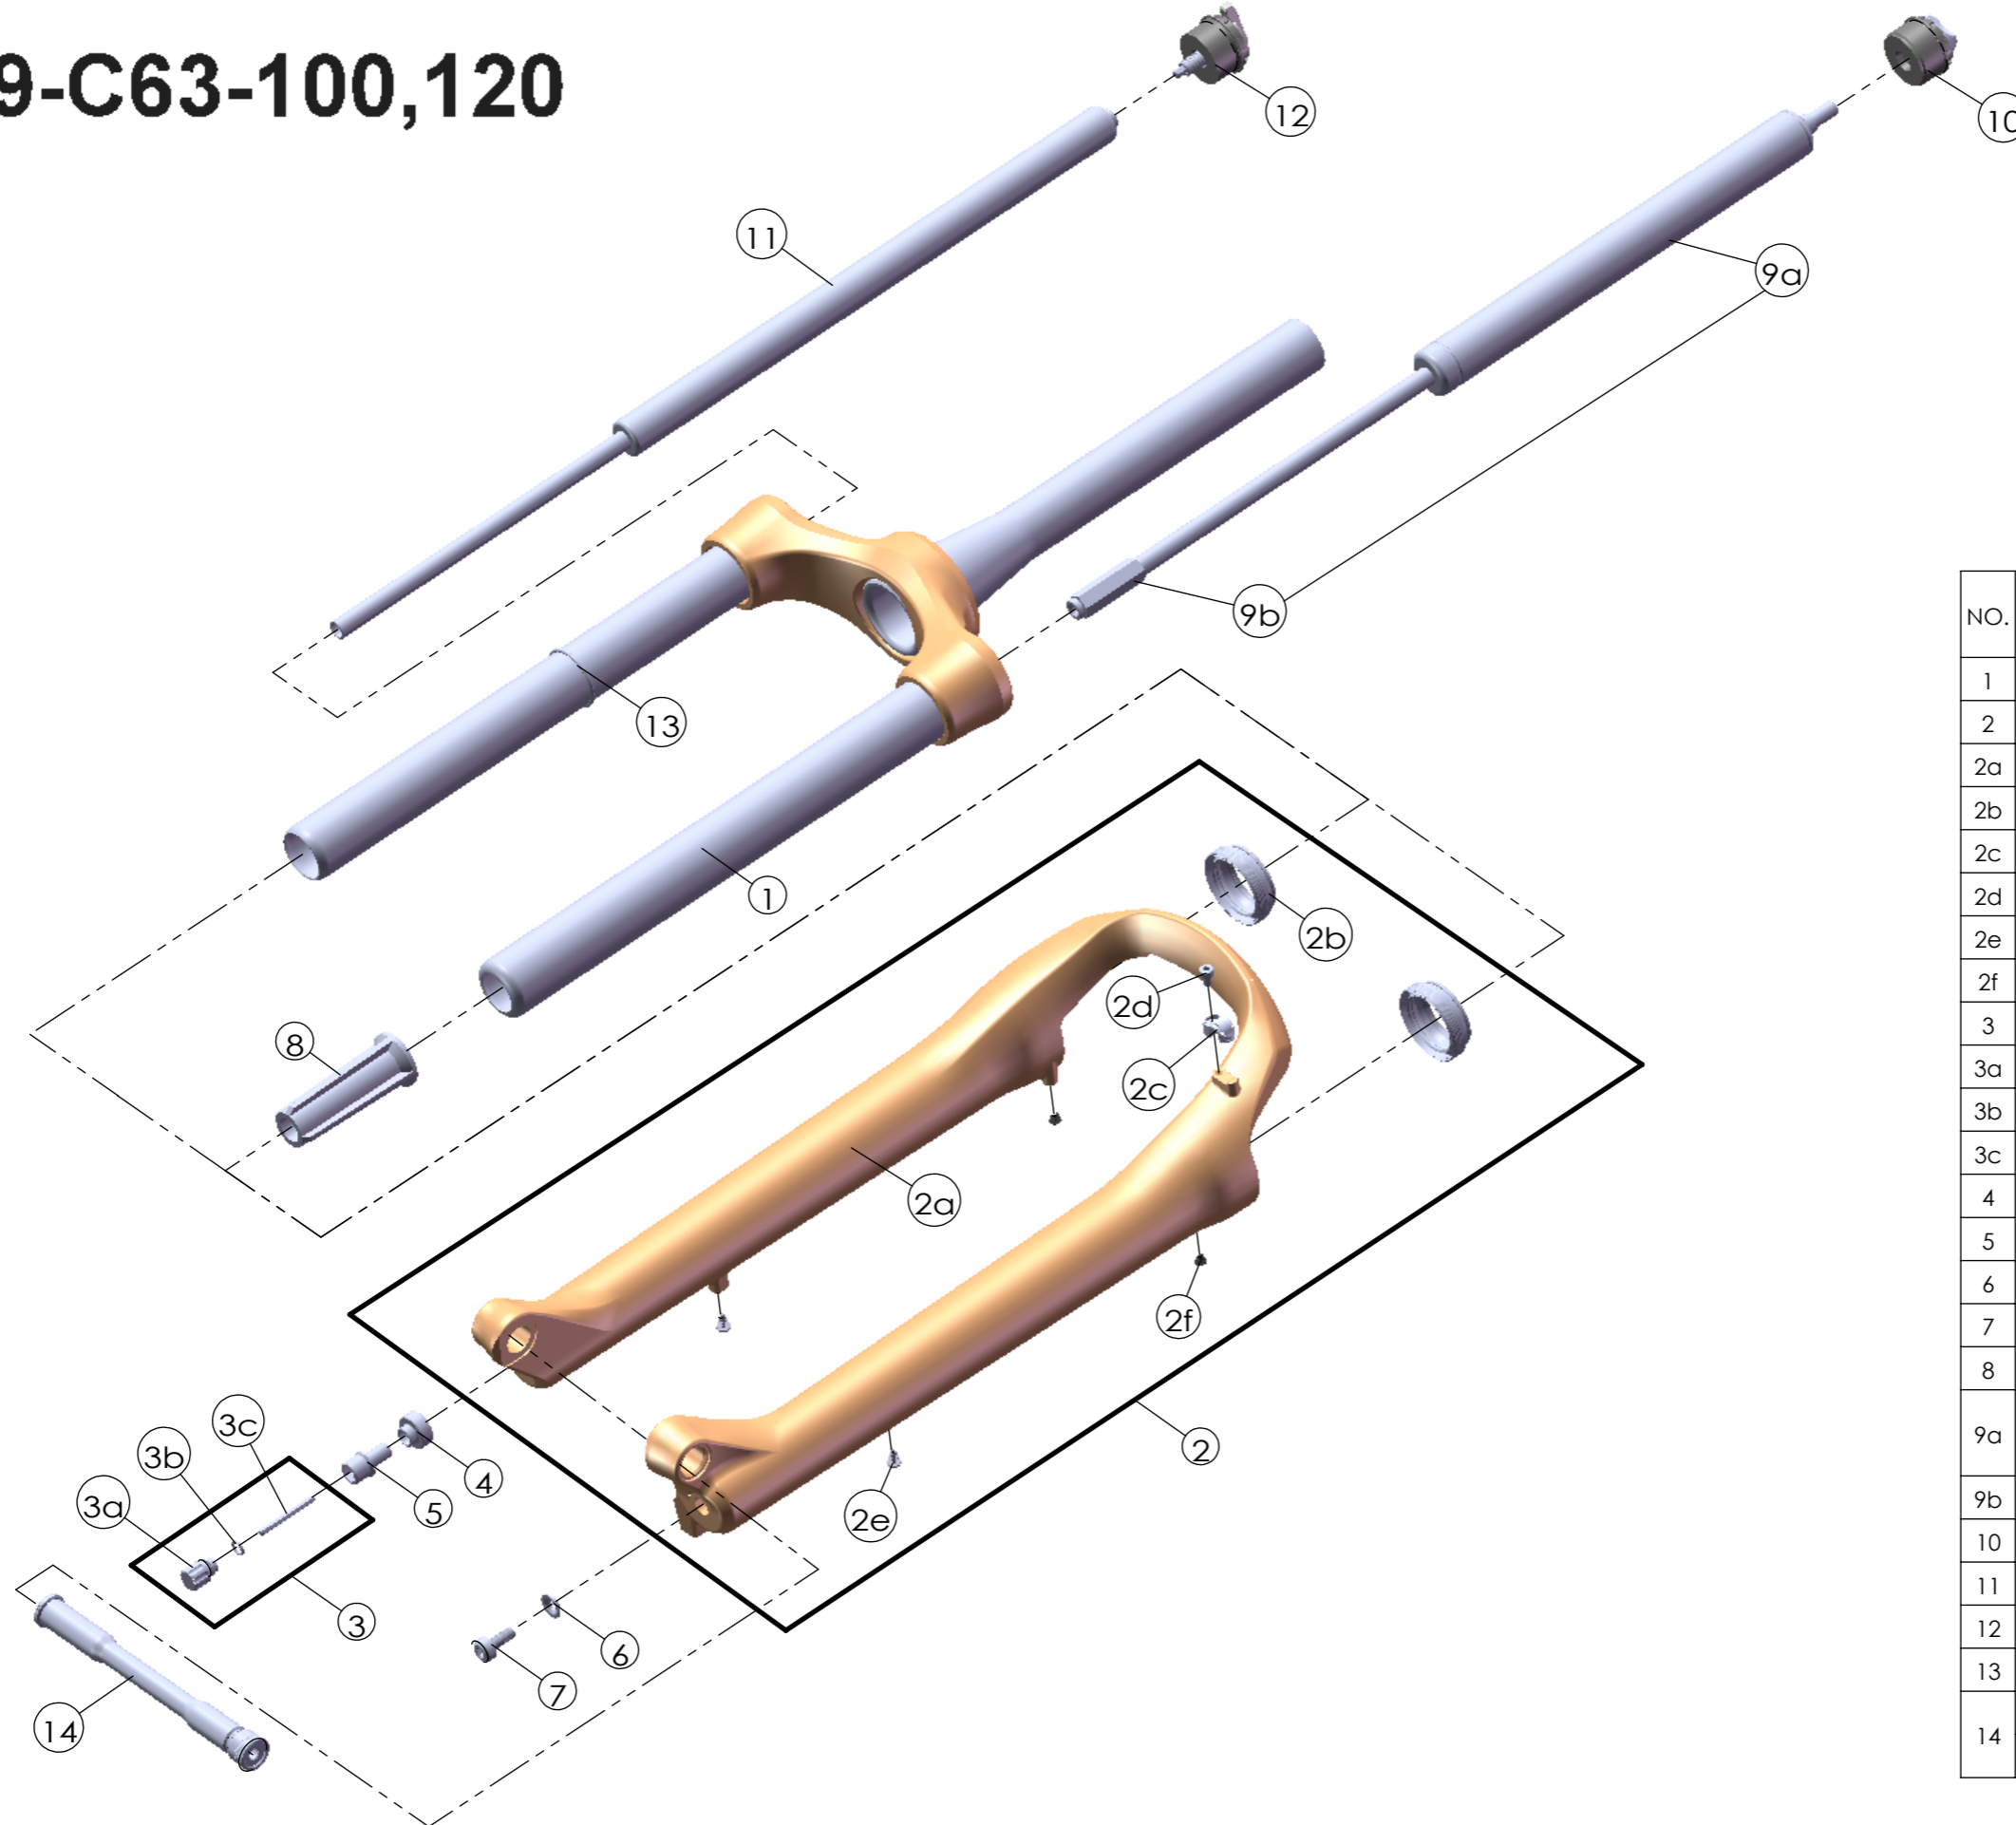

SUNTOUR

SF24-X1-32-air-DS-BOOST-LO-R-15AH3/15AH4

-110-29-C63-100,120

Date	2025.12.05	Version	1
Amended			

NO.	PART NAME	PART CODE	QTY.	
			100	120
1	UPPER ASSY	FKZ181-03	1	1
2	BOTTOM CASE ASSY	FKZ179-10	1	1
2a	BOTTOM CASE	FPB520-10	1	1
2b	DUST SEAL	FAA169-20	2	2
2c	HOSE GUIDE	FEG166	1	1
2d	FIXING BOLT	FSB153	1	1
2e	MOUNT CAP	FAA199	2	2
2f	MOUNT CAP	FAA199-10	2	2
3	DAMPER KNOB ASSY	FKA004-40	1	1
3a	DAMPER ADJUST KNOB	FEE845-10	1	1
3b	O RING	FAA083	1	1
3c	HEXAGON SHAFT	FEE131-10	1	1
4	SLEEVE	FEG363-20	1	1
5	DAMPER FIXING BOLT	FSB058-20	1	1
6	WASHER	FSW025	1	1
7	FIXING BOLT	FSB070	1	1
8	BOTTOM STOPPER	FEG610-00	1	1
9a	AIR ASSY	FUN250-10	1	-
		FUN250-20	-	1
9b	SUPPORT TUBE	FEE314-70	1	1
10	AIR CAP ASSY	FKE597	1	1
11	DAMPER UNIT	FUN082-20	1	1
12	LO ADJUST SYSTEM	FKE526-21	1	1
13	O RING	FAA397-00	1	1
14	15AH3 AXLE SET	FKA124-00	1	1
	15AH4 AXLE SET	FKA133-02	1	1