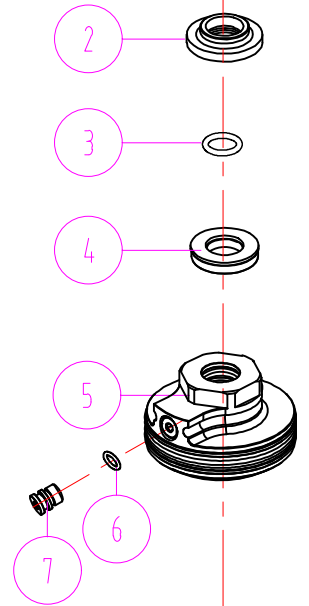

SR SUNTOUR

RS25-EDGE EVO-R-3CR

METRIC/TRUNNIO/INCH

Date	2023.03.10	Version	1
Amended			

NO.	DESCRIPTION	SR CODE	65	66	67	68	69	70	71	72	73	74	75	76	77	78	79	80	81
			230	205	210	185	190	165	200										
			METRIC	TRUNNIO	METRIC	TRUNNIO	METRIC	TRUNNIO	METRIC	TRUNNIO									INCH
22	AIR VOLUME REDUCER—Large	REE320-15																	
21	AIR VOLUME REDUCER—Medium	REE320-10																	
20	AIR VOLUME REDUCER—Small	REE320-05																	
19	AL BUSHING—#10	RAA131																	
	AL BUSHING—#8	RAA072	4	2	4	2	4	2	4	2	4								
	AL BUSHING—#6	RAA073																	
18	DU	REE074	2	1	2	1	2	1	2	1	2								
17	O RING	RAA100	1	1	1	1	1	1	1	1	1								
16	CAS CYLINDER ASSEMBLY	RBA906-51																	1
		RBA906-45											1	1					
		RBA906-55					1	1											
		RBA906-65	1	1															
15	TOP OUT BUMPER	RAA142	1	1	1	1	1	1	1	1	1								
14	AIR CAP	RAA102	1	1	1	1	1	1	1	1	1								
13	O RING	FAA140	1	1	1	1	1	1	1	1	1								
12	AIR VALVE	FAA170-10	1	1	1	1	1	1	1	1	1								
11	MAIN BODY	RLB176-51																	1
		RLB176-45											1	1					
		RLB176-55					1	1											
		RLB176-65	1	1															
10	O RING	FAA149	1	1	1	1	1	1	1	1	1								
9	FLOATING PISTON	RLB143	1	1	1	1	1	1	1	1	1								
8	MAIN SPINDLE ASSEMBLY	RBA908-51-10																	1
		RBA908-45-10																1	1
		RBA908-55-10							1	1									
		RBA908-65-10	1	1															
7	SCHRADER PLUG	RSB016	1	1	1	1	1	1	1	1	1								
6	O RING	FAA270	1	1	1	1	1	1	1	1	1								
5	SUPPORT SET ASSEMBLY	RBV202	1	1	1	1	1	1	1	1	1								
4	TOP OUT BUMPER	REE293	1	1	1	1	1	1	1	1	1								
3	O RING	RAA012	1	1	1	1	1	1	1	1	1	1							
		REE196-7			1			1											
2	TRAVEL SPACER	REE196-5		1		1		1		1		1	1	1	1	1	1	1	
		REE196	1		1		1		1		1		1	1	1	1	1	1	
1	TOP ASSEMBLY	RBA905-30													1	1	1		1
		RBA904-30			1					1					1				1