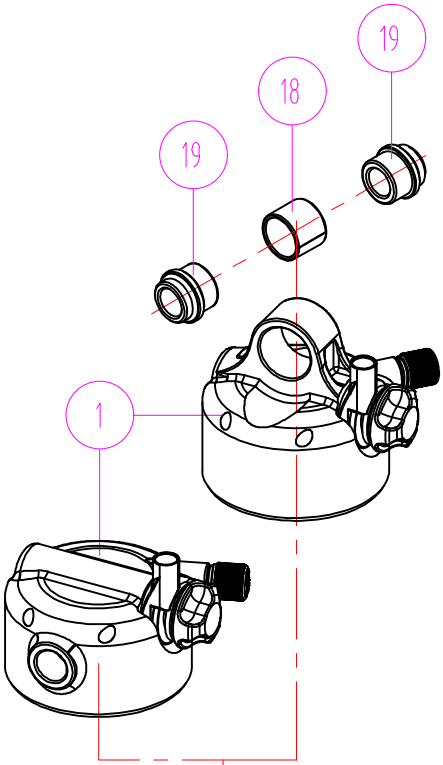

SR SUNTOUR

RS25-EDGE EVO-R-3CR

METRIC/TRUNNIO/INCH

Date	2023.03.10	Version	1
Amended			

NO.	DESCRIPTION	SR CODE	65	66	67	68	69	70	71	72	73	74	75	76	77	78	79	80	81
			230	205	210	185	190	165	200										
			METRIC	TRUNNIO	METRIC	TRUNNIO	METRIC	TRUNNIO	METRIC	TRUNNIO									INCH
22	AIR VOLUME REDUCER—Large	REE320-15																	
21	AIR VOLUME REDUCER—Medium	REE320-10																	
20	AIR VOLUME REDUCER—Small	REE320-05																	
19	AL BUSHING—#10	RAA131																	
	AL BUSHING—#8	RAA072	4	2	4	2	4	2	4	2	4								
	AL BUSHING—#6	RAA073																	
18	DU	REE074	2	1	2	1	2	1	2	1	2								
17	O RING	RAA100	1	1	1	1	1	1	1	1	1								
16	CAS CYLINDER ASSEMBLY	RBA906-51																	1
		RBA906-45											1	1					
		RBA906-55					1	1											
		RBA906-65	1	1															
15	TOP OUT BUMPER	RAA142	1	1	1	1	1	1	1	1	1								
14	AIR CAP	RAA102	1	1	1	1	1	1	1	1	1								
13	O RING	FAA140	1	1	1	1	1	1	1	1	1								
12	AIR VALVE	FAA170-10	1	1	1	1	1	1	1	1	1								
11	MAIN BODY	RLB176-51																	1
		RLB176-45											1	1					
		RLB176-55					1	1											
		RLB176-65	1	1															
10	O RING	FAA149	1	1	1	1	1	1	1	1	1								
9	FLOATING PISTON	RLB143	1	1	1	1	1	1	1	1	1								
8	MAIN SPINDLE ASSEMBLY	RBA908-51-10																	1
		RBA908-45-10																1	1
		RBA908-55-10							1	1									
		RBA908-65-10	1	1															
7	SCHRADER PLUG	RSB016	1	1	1	1	1	1	1	1	1								
6	O RING	FAA270	1	1	1	1	1	1	1	1	1								
5	SUPPORT SET ASSEMBLY	RBV202	1	1	1	1	1	1	1	1	1								
4	TOP OUT BUMPER	REE293	1	1	1	1	1	1	1	1	1								
3	O RING	RAA012	1	1	1	1	1	1	1	1	1	1							
		REE196-7			1			1											
2	TRAVEL SPACER	REE196-5		1		1		1		1		1	1	1	1	1	1	1	
		REE196	1		1		1		1		1		1	1	1	1	1	1	
1	TOP ASSEMBLY	RBA905-30													1	1	1		1
		RBA904-30			1					1					1				1