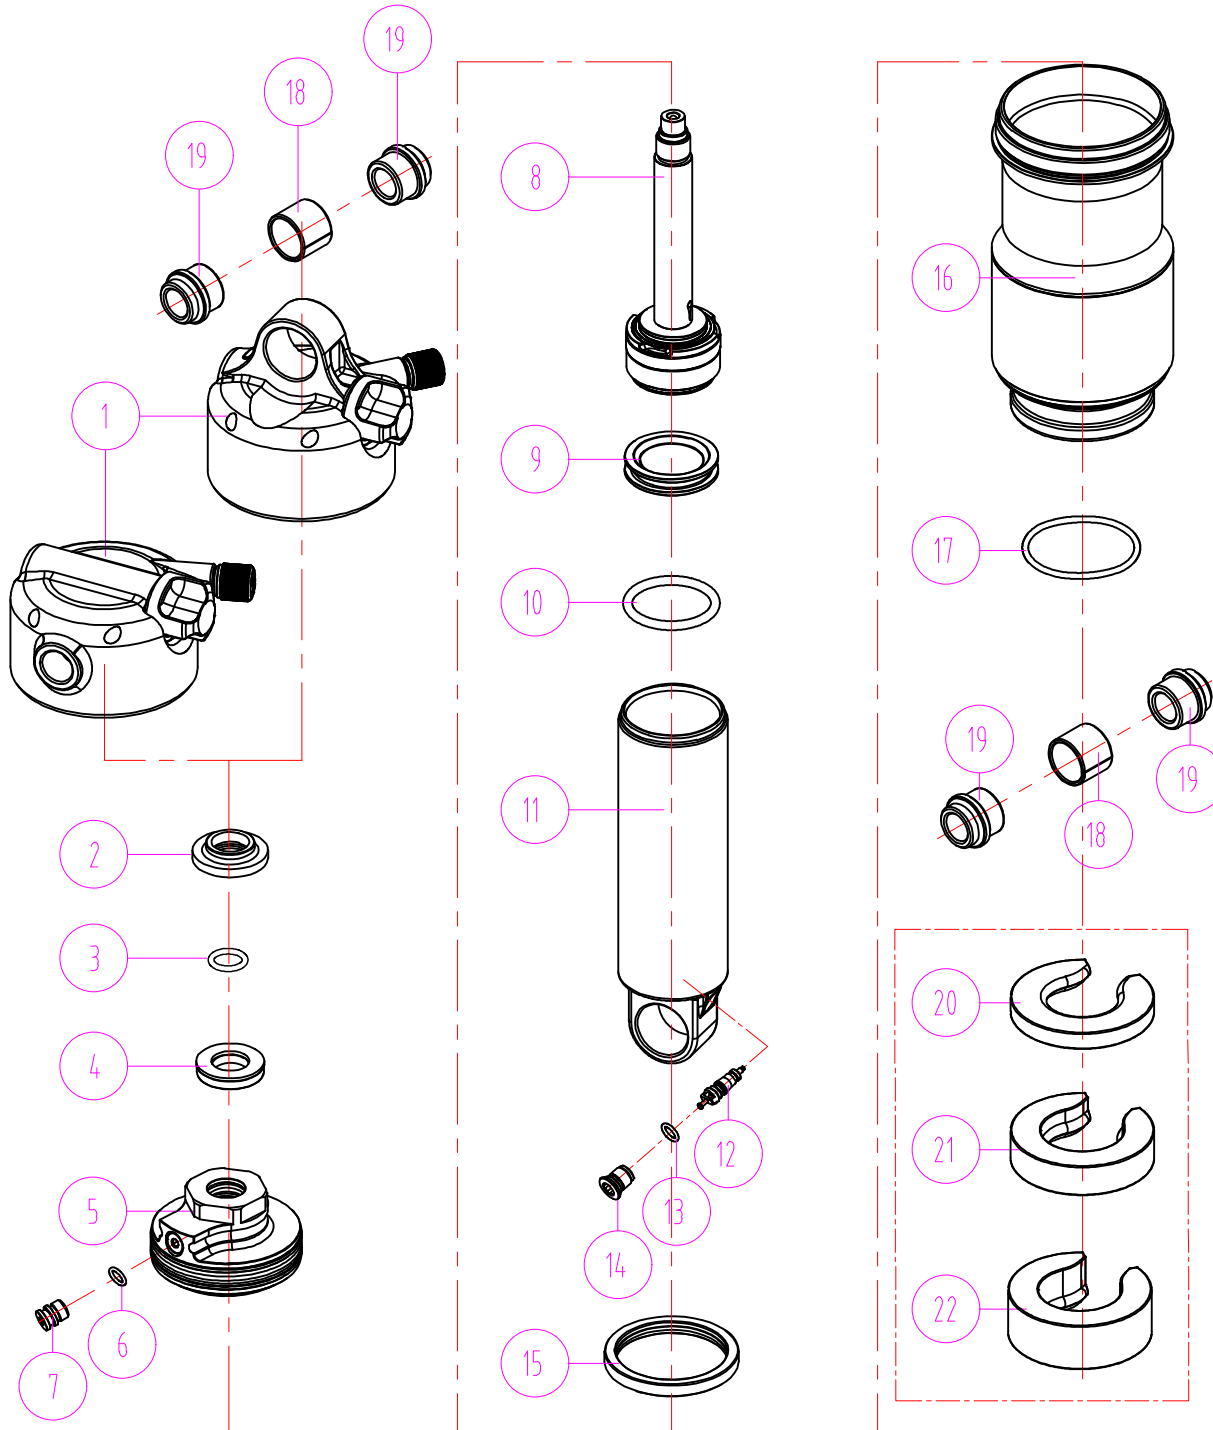

SR SUNTOUR

RS25-EDGE EVO-R METRIC/TRUNNIO/INCH

Date	2023.03.10	Version	1
Amended			

NO.	DESCRIPTION	SR CODE	65	62	210	185	190	165	200
			METRIC	TRUNNIO	METRIC	TRUNNIO	METRIC	TRUNNIO	INCH
22	AIR VOLUME REDUCER-Large	REE320-15							
21	AIR VOLUME REDUCER-Medium	REE320-10							
20	AIR VOLUME REDUCER-Small	REE320-05							
	AL BUSHING-Ø10	RAA131							
19	AL BUSHING-Ø8	RAA072	4	2	4	2	4	2	4
	AL BUSHING-Ø6	RAA073							
18	DU	RED074	2	1	2	1	2	1	2
17	O RING	RAA100	1	1	1	1	1	1	1
	RBA906-51								
16	CAS CYLINDER ASSEMBLY	RBA906-45					1	1	
	RBA906-55				1	1			
	RBA906-65		1	1					
15	TOP OUT BUMPER	RAA142	1	1	1	1	1	1	1
14	AIR CAP	RAA102	1	1	1	1	1	1	1
13	O RING	FAA140	1	1	1	1	1	1	1
12	AIR VALVE	FAA170-10	1	1	1	1	1	1	1
	RLB176-51								1
11	MAIN BODY	RLB176-45					1	1	
	RLB176-55				1	1			
	RLB176-65		1	1					
10	O RING	FAA149	1	1	1	1	1	1	1
9	FLOATING PISTON	RLB143	1	1	1	1	1	1	1
	RBA909-51-10								1
8	MAIN SPINDLE ASSEMBLY	RBA909-45-10						1	1
	RBA909-55-10				1	1			
	RBA909-65-10		1	1					
7	SCHRADER PLUG	RSB016	1	1	1	1	1	1	1
6	O RING	FAA270	1	1	1	1	1	1	1
5	SUPPORT SET ASSEMBLY	RBV202	1	1	1	1	1	1	1
4	TOP OUT BUMPER	REE293	1	1	1	1	1	1	1
3	O RING	RAA012	1	1	1	1	1	1	1
	REE196-7			1					
2	TRAVEL SPACER	REE196-5	1	1	1	1	1	1	1
	REE196		1	1	1	1	1	1	1
1	TOP ASSEMBLY	RBA905-50			1				
	RBA904-50		1		1		1		1