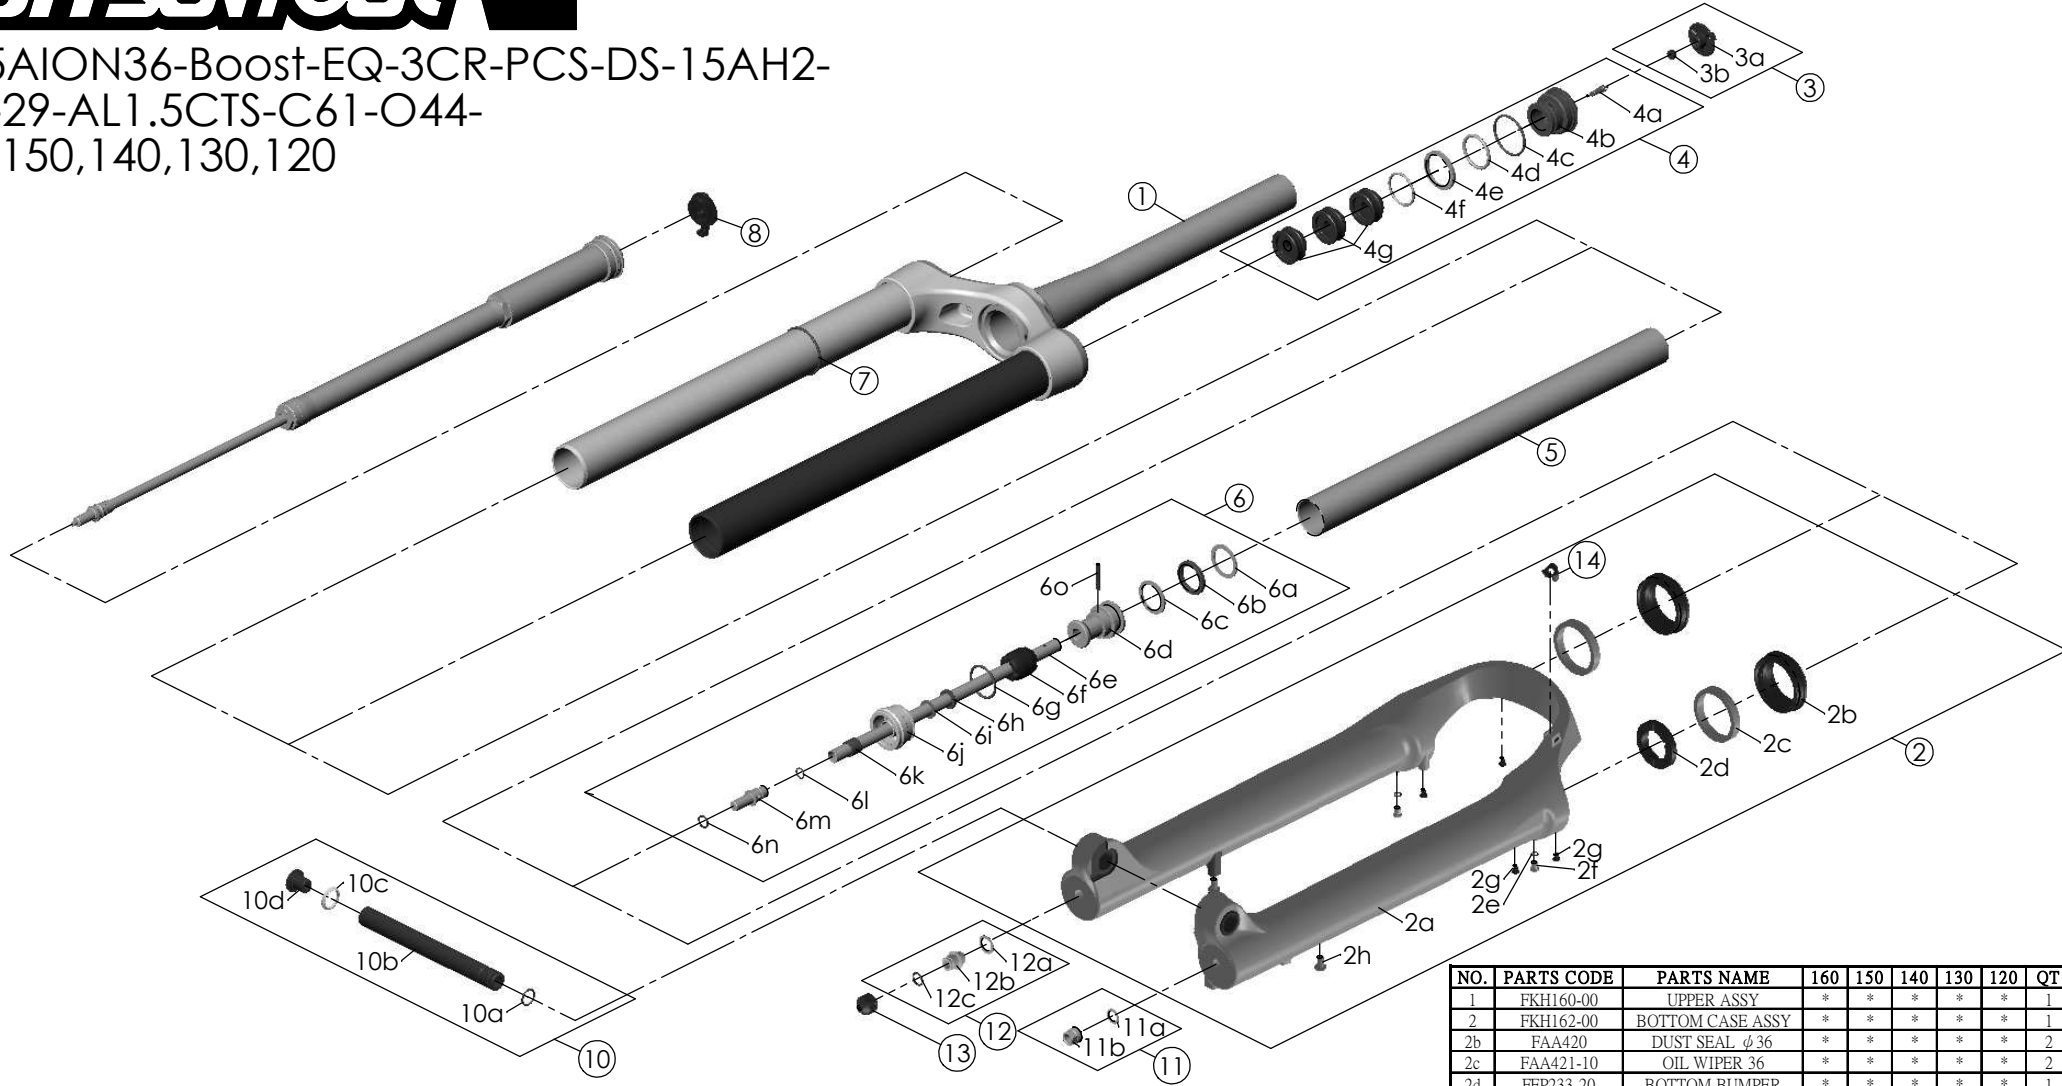

SF25AION36-Boost-EQ-3CR-PCS-DS-15AH2-  
110-29-AL1.5CTS-C61-O44-  
160,150,140,130,120

Date	2023.08.20	Version	0
Amended			

NO.	PARTS CODE	PARTS NAME	160	150	140	130	120	QT
11	FKA063-03	FIXING NUT SET	*	*	*	*	*	1
12	FKE436-10	FIXING NUT SET	*	*	*	*	*	1
13	FEG201	REBOUND KNOB	*	*	*	*	*	1
14	FEG034	CABLE CLIP	*	*	*	*	*	1

NO.	PARTS CODE	PARTS NAME	160	150	140	130	120	QT
5	FPE099-01	Air Cylinder	*	*	*	*	*	1
6	FKH154-00	SUPPORT TUBE ASSY	*	*	*	*	*	1
	FKH154-01		*	*	*	*		
	FKH154-02		*	*	*	*		
	FKH154-03		*	*	*	*		
	FKH154-04		*	*	*	*		
7	FAA397-40	O RING	*	*	*	*	*	1
8	FKE590-00	3CR KNOB ASSY	*	*	*	*	*	1
9	FUN210-78	3CR-PCS UNIT	*	*	*	*	*	1
10	FKA117-00	15AH2-110 AXLE SET	*	*	*	*	*	1

NO.	PARTS CODE	PARTS NAME	160	150	140	130	120	QT
1	FKH160-00	UPPER ASSY	*	*	*	*	*	1
2	FKH162-00	BOTTOM CASE ASSY	*	*	*	*	*	1
2b	FAA420	DUST SEAL $\phi$ 36	*	*	*	*	*	2
2c	FAA421-10	OIL WIPER 36	*	*	*	*	*	2
2d	FEP233-20	BOTTOM BUMPER	*	*	*	*	*	1
2e	FSB188	SEAL SCREW	*	*	*	*	*	2
2f	FAA270	O RING	*	*	*	*	*	2
2g	FAA200-10	MOUNT CAP	*	*	*	*	*	4
2h	FSB203	FIXING BOLT	*	*	*	*	*	2
3	FKE595	VALVE CAP ASSY	*	*	*	*	*	1
4	FKE594	AIR CAP ASSY	*	*	*	*	*	1
	FKE594-10		*	*	*	*		
	FKE594-20		*	*	*	*		
	FKE594-30		*	*	*	*		
	FKE594-40		*	*	*	*		
4g	FEG270-10	VOLUME REDUCER	*	*	*	*	*	3
			*	*	*	*	*	4
			*	*	*	*	*	5
			*	*	*	*	*	6
			*	*	*	*	*	7