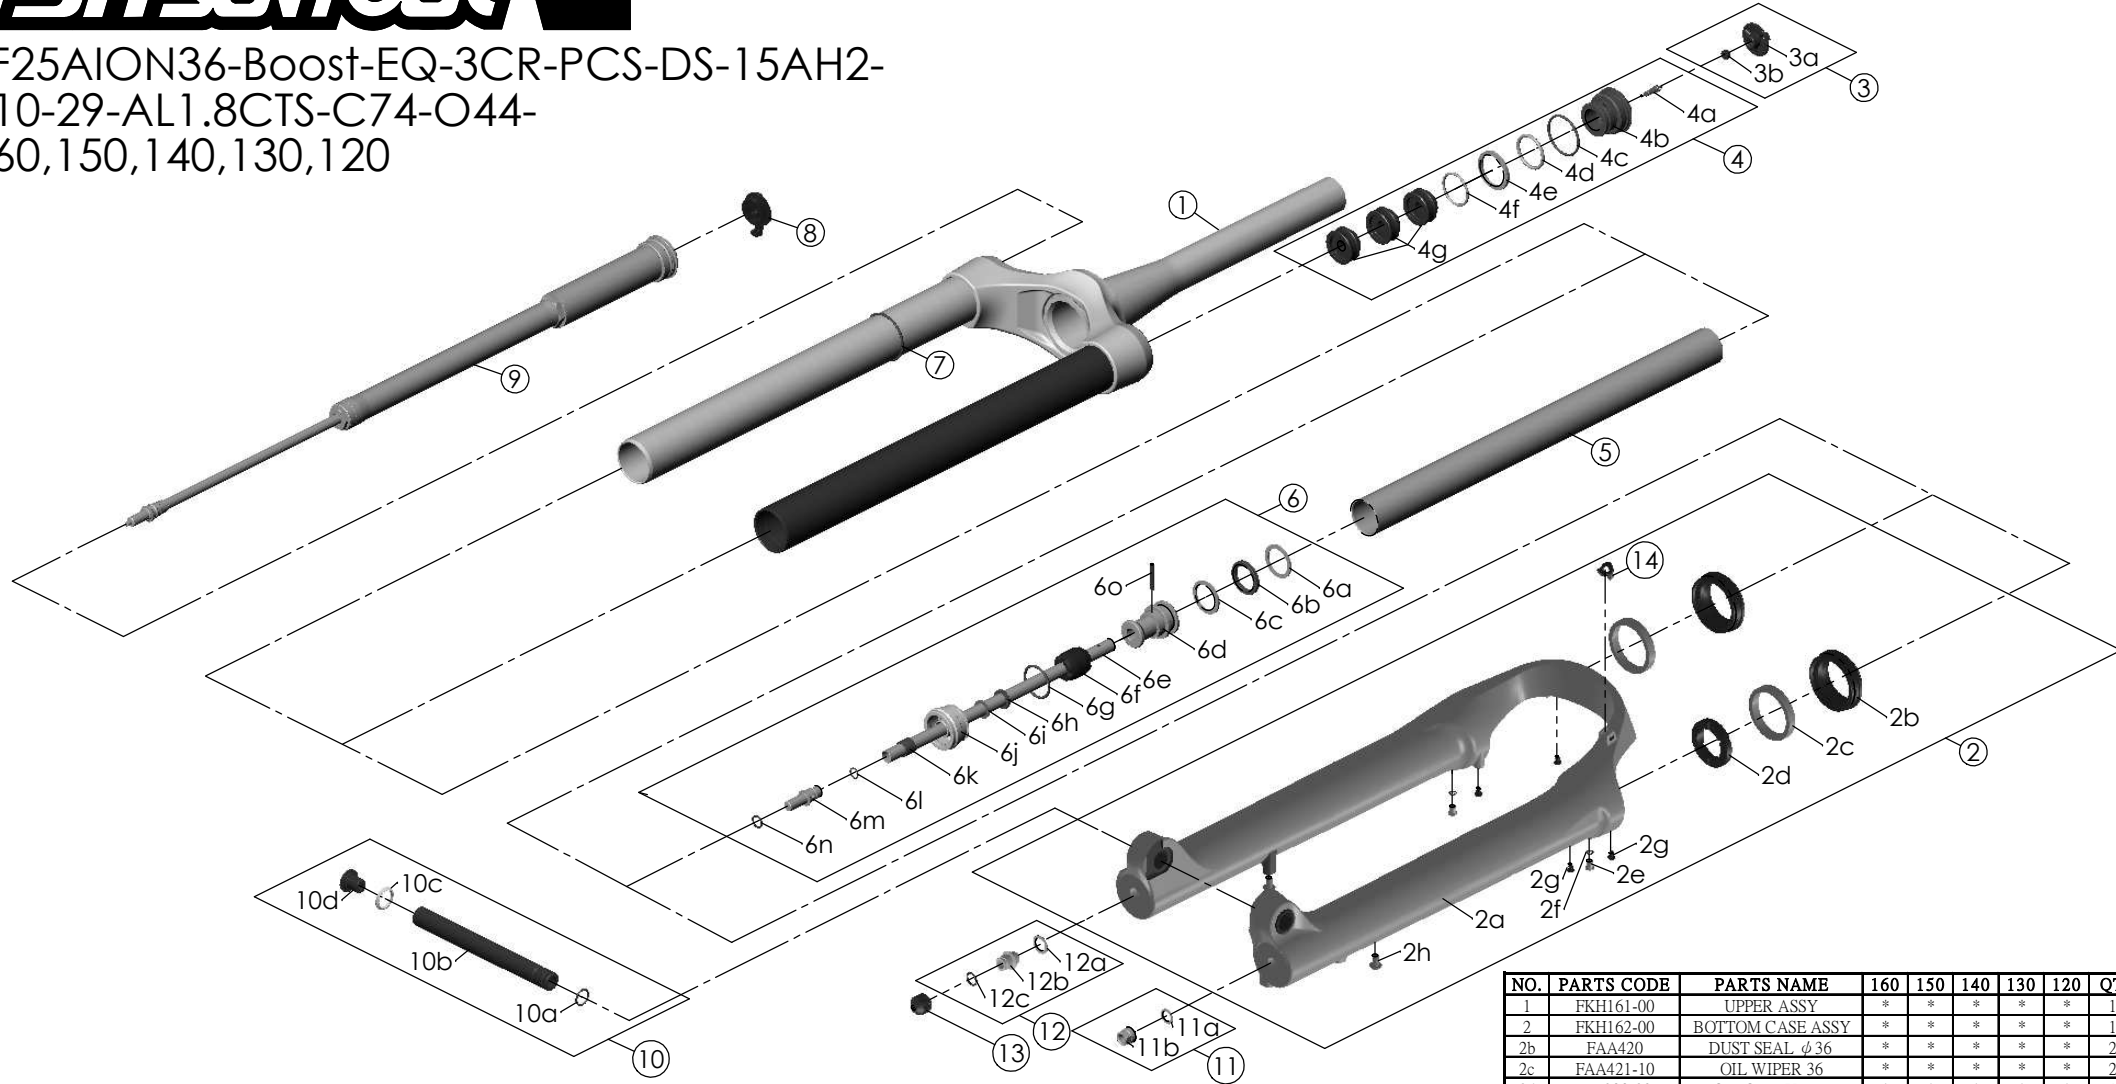

SF25AION36-Boost-EQ-3CR-PCS-DS-15AH2-
110-29-AL1.8CTS-C74-O44-
160,150,140,130,120

Date	2023.08.20	Version	0
Amended			

NO.	PARTS CODE	PARTS NAME	160	150	140	130	120	QT
11	FKA063-03	FIXING NUT SET	*	*	*	*	*	1
12	FKE436-10	FIXING NUT SET	*	*	*	*	*	1
13	FEG201	REBOUND KNOB	*	*	*	*	*	1
14	FEG034	CABLE CLIP	*	*	*	*	*	1

NO.	PARTS CODE	PARTS NAME	160	150	140	130	120	QT
5	FPE099-01	Air Cylinder	*	*	*	*	*	1
6	FKH154-00	SUPPORT TUBE ASSY	*	*	*	*	*	1
	FKH154-01		*	*	*	*		
	FKH154-02		*	*	*	*		
	FKH154-03		*	*	*	*		
	FKH154-04		*	*	*	*		
7	FAA397-40	O RING	*	*	*	*	*	1
8	FKE590-00	3CR KNOB ASSY	*	*	*	*	*	1
9	FUN210-78	3CR-PCS UNIT	*	*	*	*	*	1
10	FKA117-00	15AH2-110 AXLE SET	*	*	*	*	*	1

NO.	PARTS CODE	PARTS NAME	160	150	140	130	120	QT
1	FKH161-00	UPPER ASSY	*	*	*	*	*	1
2	FKH162-00	BOTTOM CASE ASSY	*	*	*	*	*	1
2b	FAA420	DUST SEAL ϕ 36	*	*	*	*	*	2
2c	FAA421-10	OIL WIPER 36	*	*	*	*	*	2
2d	FEP233-20	BOTTOM BUMPER	*	*	*	*	*	1
2e	FSB188	SEAL SCREW	*	*	*	*	*	2
2f	FAA270	O RING	*	*	*	*	*	2
2g	FAA200-10	MOUNT CAP	*	*	*	*	*	4
2h	FSB203	FIXING BOLT	*	*	*	*	*	2
3	FKE595	VALVE CAP ASSY	*	*	*	*	*	1
4	FKE594	AIR CAP ASSY	*	*	*	*	*	1
	FKE594-10		*	*	*	*		
	FKE594-20		*	*	*	*		
	FKE594-30		*	*	*	*		
	FKE594-40		*	*	*	*		
4g	FEG270-10	VOLUME REDUCER	*	*	*	*	*	3
			*	*	*	*	*	4
			*	*	*	*	*	5
			*	*	*	*	*	6
			*	*	*	*	*	7