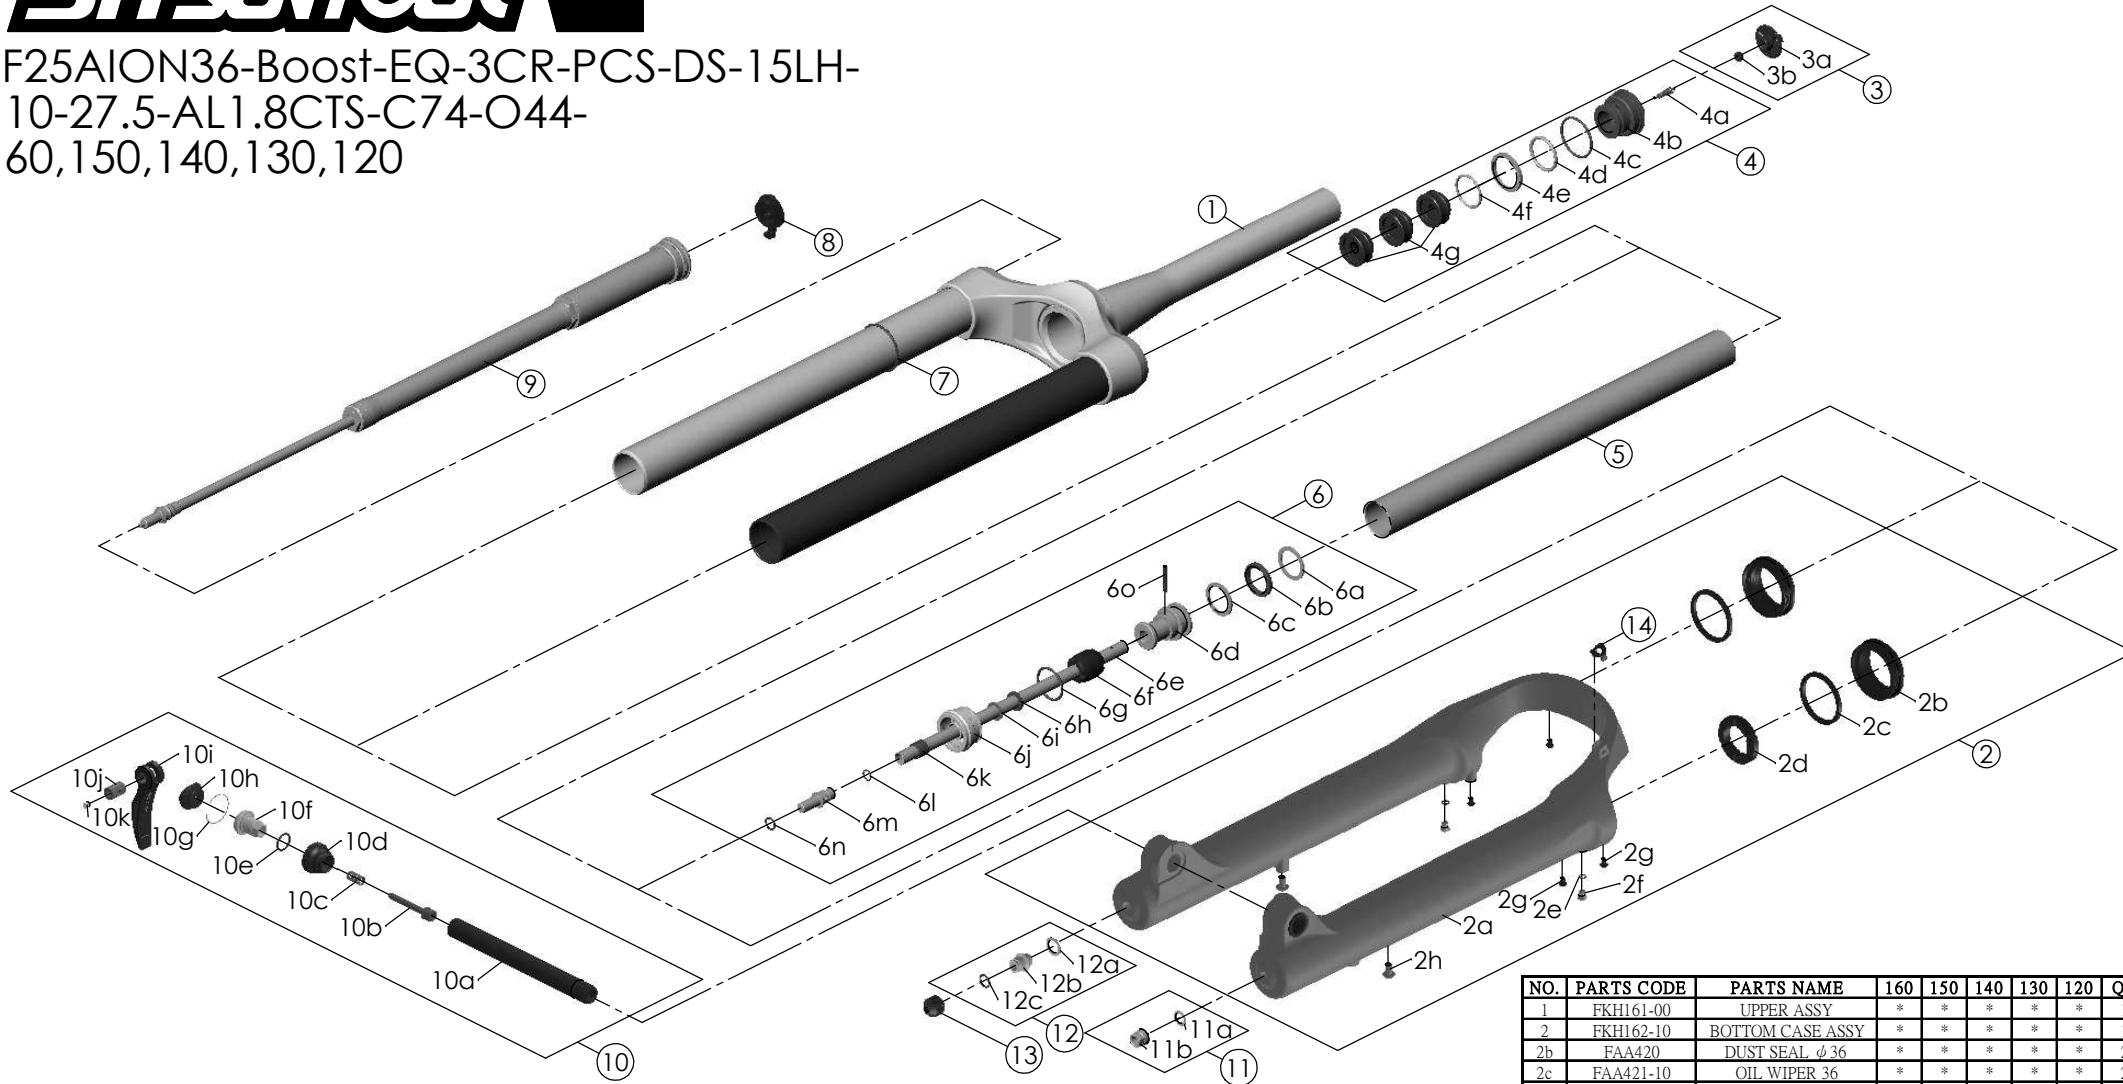

SF25AION36-Boost-EQ-3CR-PCS-DS-15LH-
110-27.5-AL1.8CTS-C74-O44-
160,150,140,130,120

Date	2023.08.20	Version	0
Amended			

NO.	PARTS CODE	PARTS NAME	160	150	140	130	120	QT
11	FKA063-03	FIXING NUT SET	*	*	*	*	*	1
12	FKE436-10	FIXING NUT SET	*	*	*	*	*	1
13	FEG201	REBOUND KNOB	*	*	*	*	*	1
14	FEG034	CABLE CLIP	*	*	*	*	*	1

NO.	PARTS CODE	PARTS NAME	160	150	140	130	120	QT
5	FPE099-01	Air Cylinder	*	*	*	*	*	1
6	FKH154-00	SUPPORT TUBE ASSY	*	*				1
	FKH154-01			*				
	FKH154-02				*			
	FKH154-03					*		
	FKH154-04					*		
7	FAA397-40	O RING	*	*	*	*	*	1
8	FKE590-00	3CR KNOB ASSY	*	*	*	*	*	1
9	FUN210-78	3CR-PCS UNIT	*	*	*	*	*	1
10	FKA116-02	15LH-110 AXLE SET	*	*	*	*	*	1

NO.	PARTS CODE	PARTS NAME	160	150	140	130	120	QT
1	FKH161-00	UPPER ASSY	*	*	*	*	*	1
2	FKH162-10	BOTTOM CASE ASSY	*	*	*	*	*	1
2b	FAA420	DUST SEAL φ36	*	*	*	*	*	2
2c	FAA421-10	OIL WIPER 36	*	*	*	*	*	2
2d	FEP233-20	BOTTOM BUMPER	*	*	*	*	*	1
2e	FSB188	SEAL SCREW	*	*	*	*	*	2
2f	FAA270	O RING	*	*	*	*	*	2
2g	FAA200-10	MOUNT CAP	*	*	*	*	*	4
2h	FSB203	FIXING BOLT	*	*	*	*	*	2
3	FKE595	VALVE CAP ASSY	*	*	*	*	*	1
4	FKE594	AIR CAP ASSY	*	*				1
	FKE594-10			*				
	FKE594-20				*			
	FKE594-30					*		
	FKE594-40					*		
4g	FEG270-10	VOLUME REDUCER	*	*				3
				*			4	
					*			
						*		
				*	6			
				*		7		