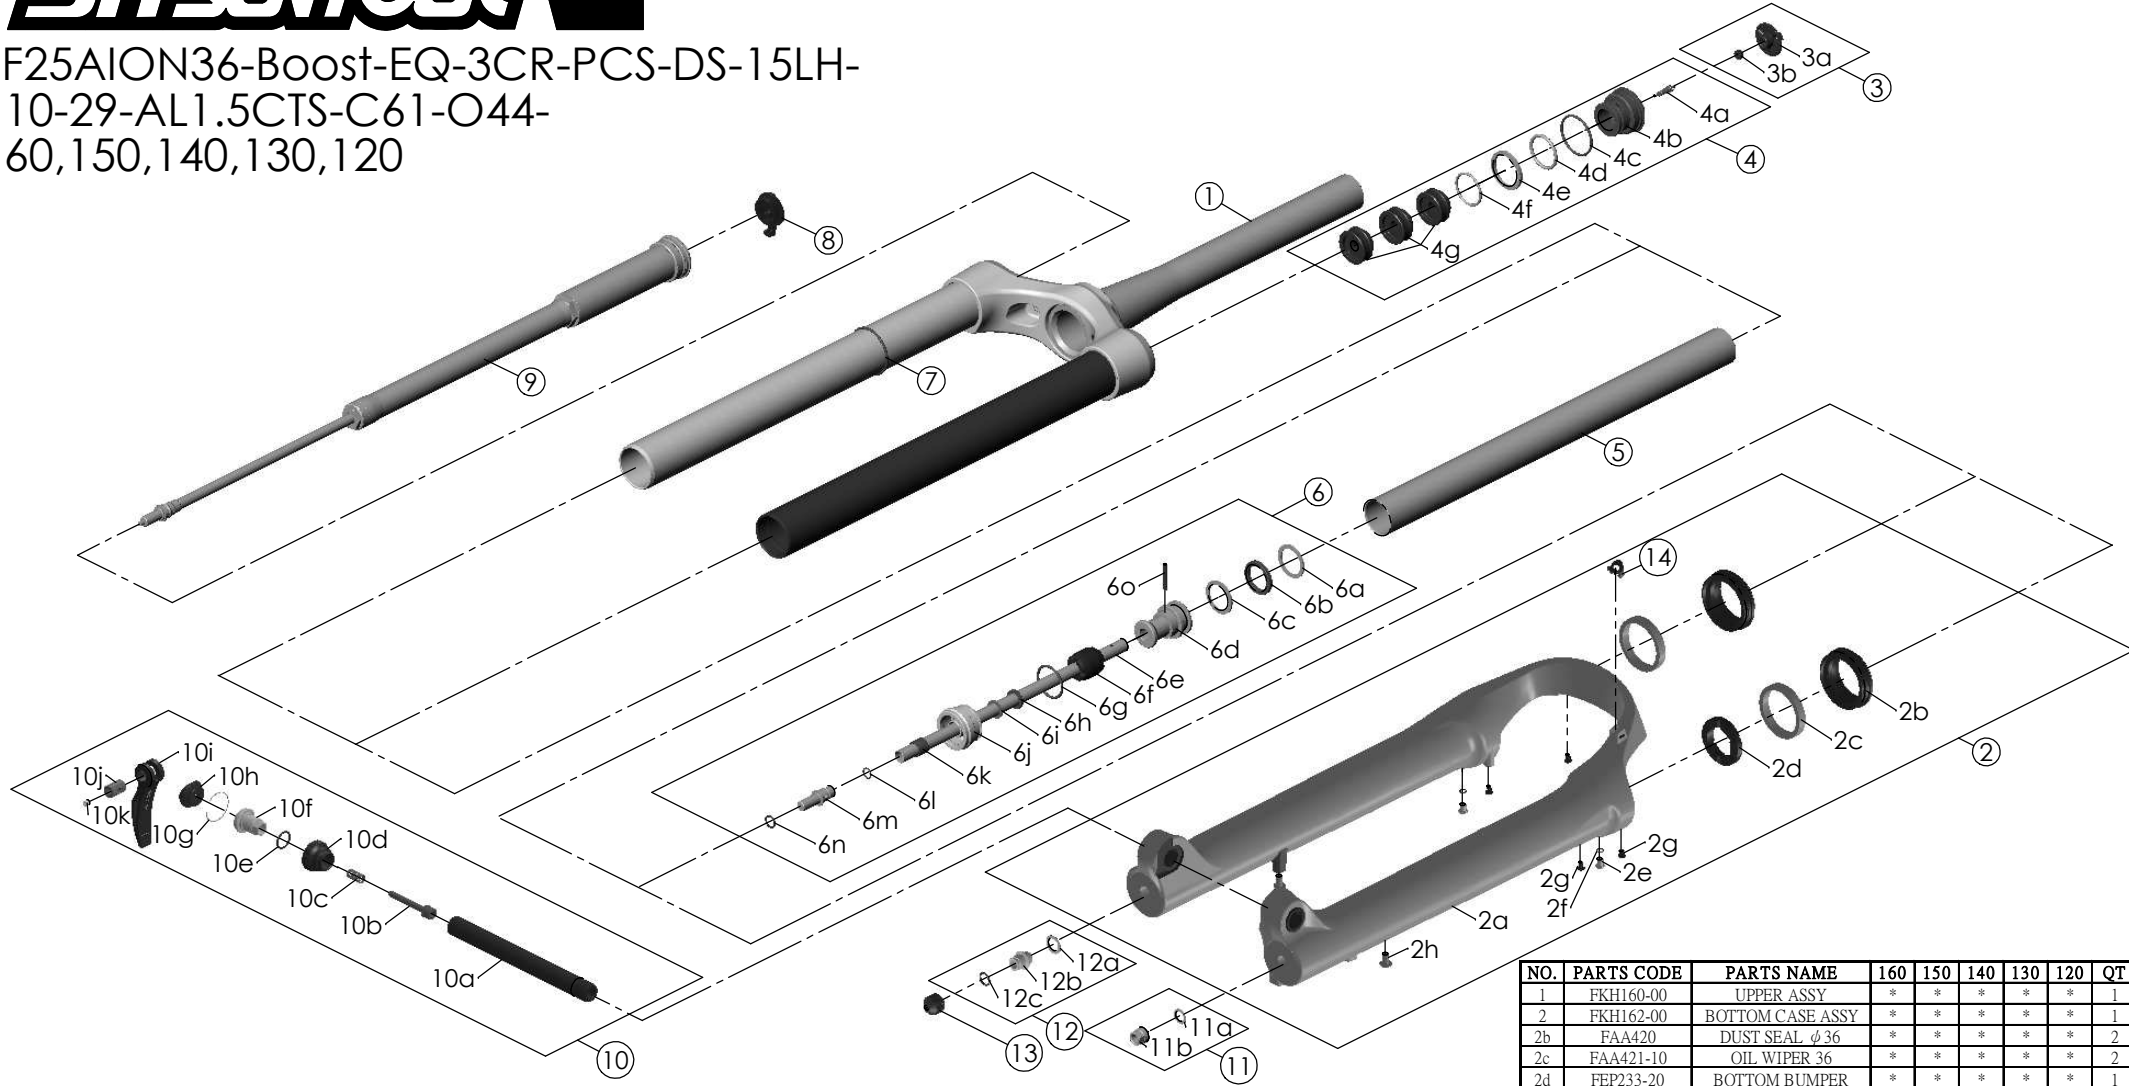

SF25AION36-Boost-EQ-3CR-PCS-DS-15LH-  
110-29-AL1.5CTS-C61-O44-  
160,150,140,130,120

Date	2023.08.20	Version	0
Amended			

NO.	PARTS CODE	PARTS NAME	160	150	140	130	120	QT
11	FKA063-03	FIXING NUT SET	*	*	*	*	*	1
12	FKE436-10	FIXING NUT SET	*	*	*	*	*	1
13	FEG201	REBOUND KNOB	*	*	*	*	*	1
14	FEG034	CABLE CLIP	*	*	*	*	*	1

NO.	PARTS CODE	PARTS NAME	160	150	140	130	120	QT
5	FPE099-01	Air Cylinder	*	*	*	*	*	1
6	FKH154-00	SUPPORT TUBE ASSY	*	*	*	*	*	1
	FKH154-01		*	*	*	*		
	FKH154-02		*	*	*	*		
	FKH154-03		*	*	*	*		
	FKH154-04		*	*	*	*		
7	FAA397-40	O RING	*	*	*	*	*	1
8	FKE590-00	3CR KNOB ASSY	*	*	*	*	*	1
9	FUN210-78	3CR-PCS UNIT	*	*	*	*	*	1
10	FKA116-02	15LH-110 AXLE SET	*	*	*	*	*	1

NO.	PARTS CODE	PARTS NAME	160	150	140	130	120	QT
1	FKH160-00	UPPER ASSY	*	*	*	*	*	1
2	FKH162-00	BOTTOM CASE ASSY	*	*	*	*	*	1
2b	FAA420	DUST SEAL $\phi$ 36	*	*	*	*	*	2
2c	FAA421-10	OIL WIPER 36	*	*	*	*	*	2
2d	FEP233-20	BOTTOM BUMPER	*	*	*	*	*	1
2e	FSB188	SEAL SCREW	*	*	*	*	*	2
2f	FAA270	O RING	*	*	*	*	*	2
2g	FAA200-10	MOUNT CAP	*	*	*	*	*	4
2h	FSB203	FIXING BOLT	*	*	*	*	*	2
3	FKE595	VALVE CAP ASSY	*	*	*	*	*	1
4	FKE594	AIR CAP ASSY	*	*	*	*	*	1
	FKE594-10		*	*	*	*		
	FKE594-20		*	*	*	*		
	FKE594-30		*	*	*	*		
	FKE594-40		*	*	*	*		
4g	FEG270-10	VOLUME REDUCER	*	*	*	*	*	3
			*	*	*	*	*	4
			*	*	*	*	*	5
					*	*	*	6
					*	*	*	7