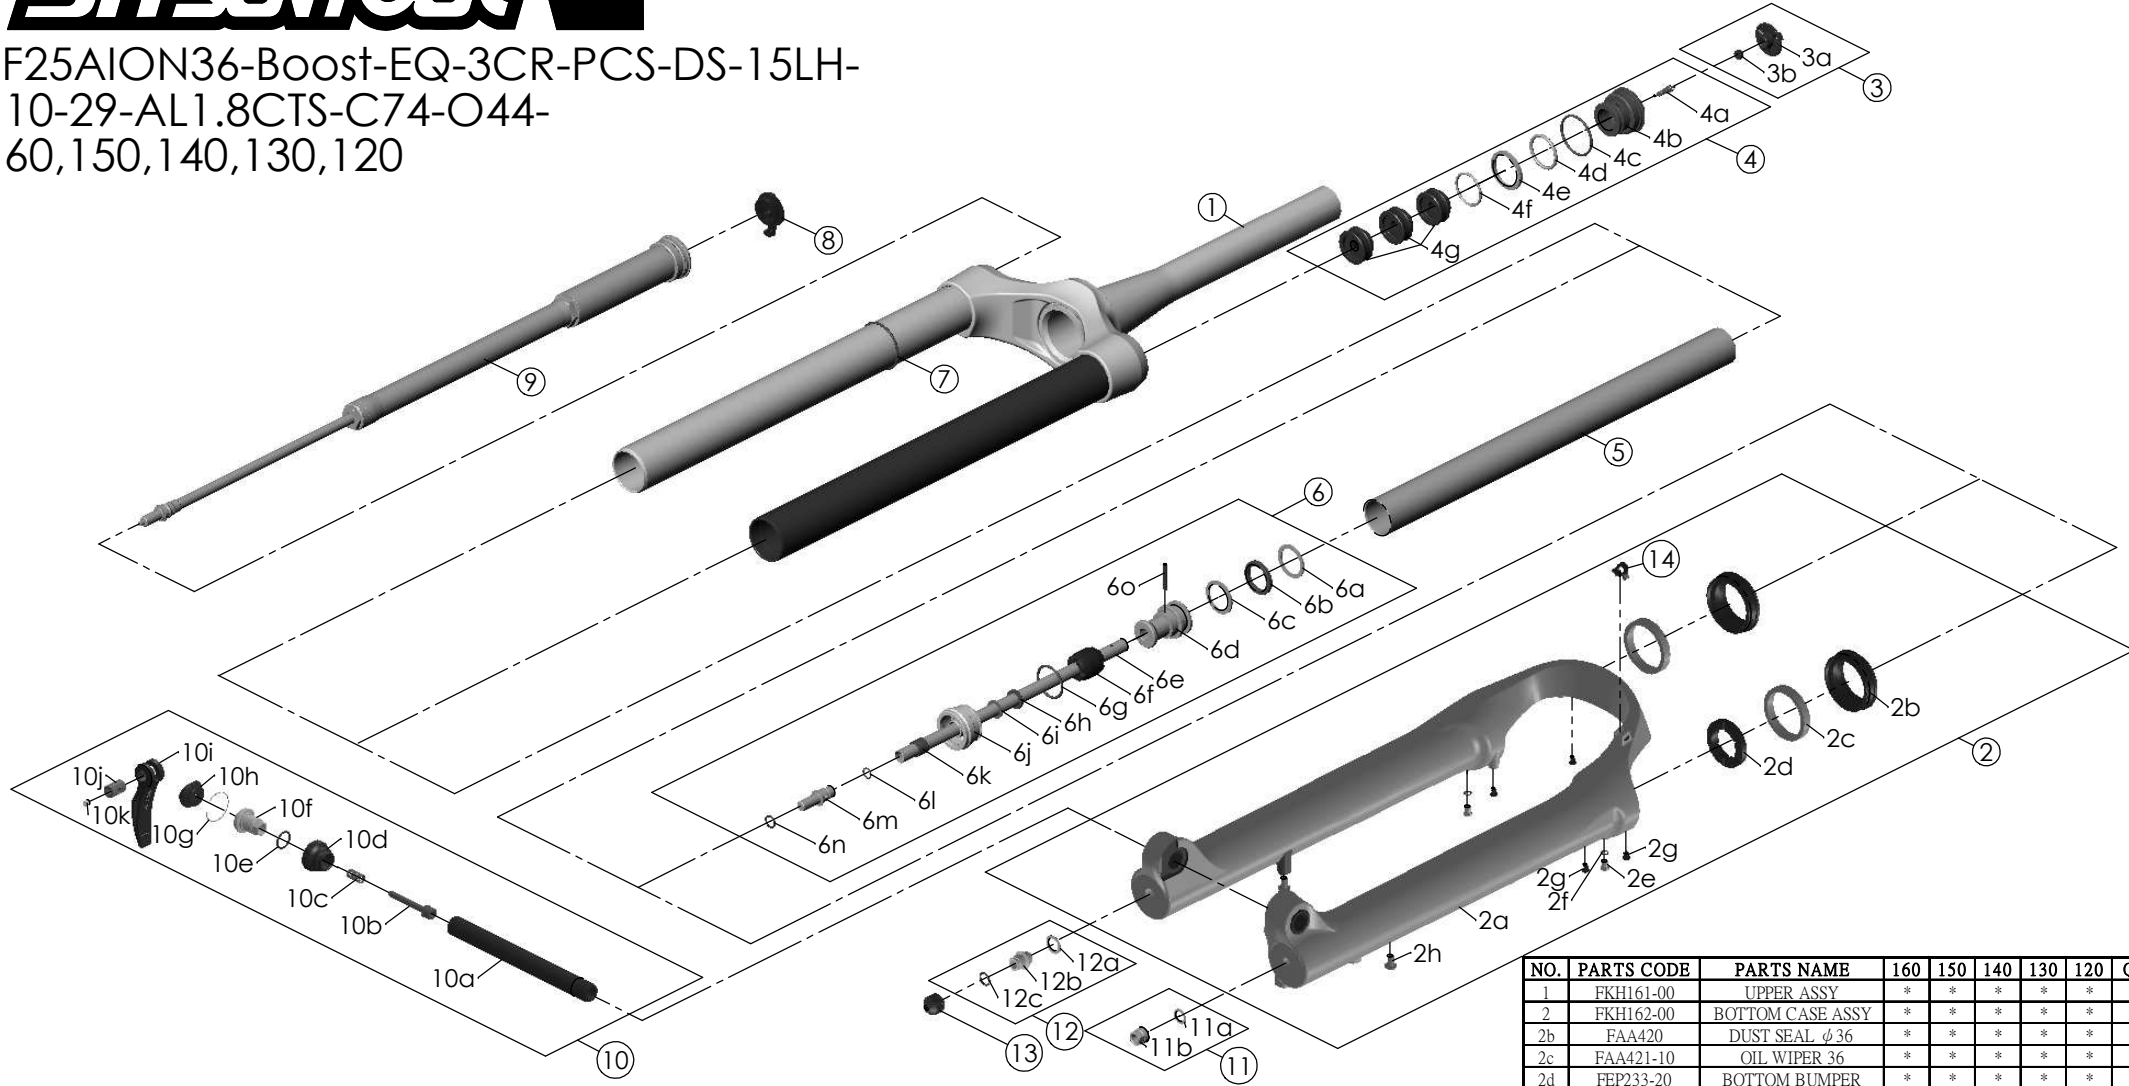

SF25AION36-Boost-EQ-3CR-PCS-DS-15LH-
110-29-AL1.8CTS-C74-O44-
160,150,140,130,120

Date	2023.08.20	Version	0
Amended			

NO.	PARTS CODE	PARTS NAME	160	150	140	130	120	QT
11	FKA063-03	FIXING NUT SET	*	*	*	*	*	1
12	FKE436-10	FIXING NUT SET	*	*	*	*	*	1
13	FEG201	REBOUND KNOB	*	*	*	*	*	1
14	FEG034	CABLE CLIP	*	*	*	*	*	1

NO.	PARTS CODE	PARTS NAME	160	150	140	130	120	QT
5	FPE099-01	Air Cylinder	*	*	*	*	*	1
6	FKH154-00	SUPPORT TUBE ASSY	*					1
	FKH154-01			*				
	FKH154-02				*			
	FKH154-03					*		
	FKH154-04					*		
7	FAA397-40	O RING	*	*	*	*	*	1
8	FKE590-00	3CR KNOB ASSY	*	*	*	*	*	1
9	FUN210-78	3CR-PCS UNIT	*	*	*	*	*	1
10	FKA116-02	15LH-110 AXLE SET	*	*	*	*	*	1

NO.	PARTS CODE	PARTS NAME	160	150	140	130	120	QT
1	FKH161-00	UPPER ASSY	*	*	*	*	*	1
2	FKH162-00	BOTTOM CASE ASSY	*	*	*	*	*	1
2b	FAA420	DUST SEAL φ36	*	*	*	*	*	2
2c	FAA421-10	OIL WIPER 36	*	*	*	*	*	2
2d	FEP233-20	BOTTOM BUMPER	*	*	*	*	*	1
2e	FSB188	SEAL SCREW	*	*	*	*	*	2
2f	FAA270	O RING	*	*	*	*	*	2
2g	FAA200-10	MOUNT CAP	*	*	*	*	*	4
2h	FSB203	FIXING BOLT	*	*	*	*	*	2
3	FKE595	VALVE CAP ASSY	*	*	*	*	*	1
4	FKE594	AIR CAP ASSY	*					1
	FKE594-10			*				
	FKE594-20				*			
	FKE594-30					*		
	FKE594-40					*		
4g	FEG270-10	VOLUME REDUCER	*					3
				*				4
					*			5
						*		6
					*		7	