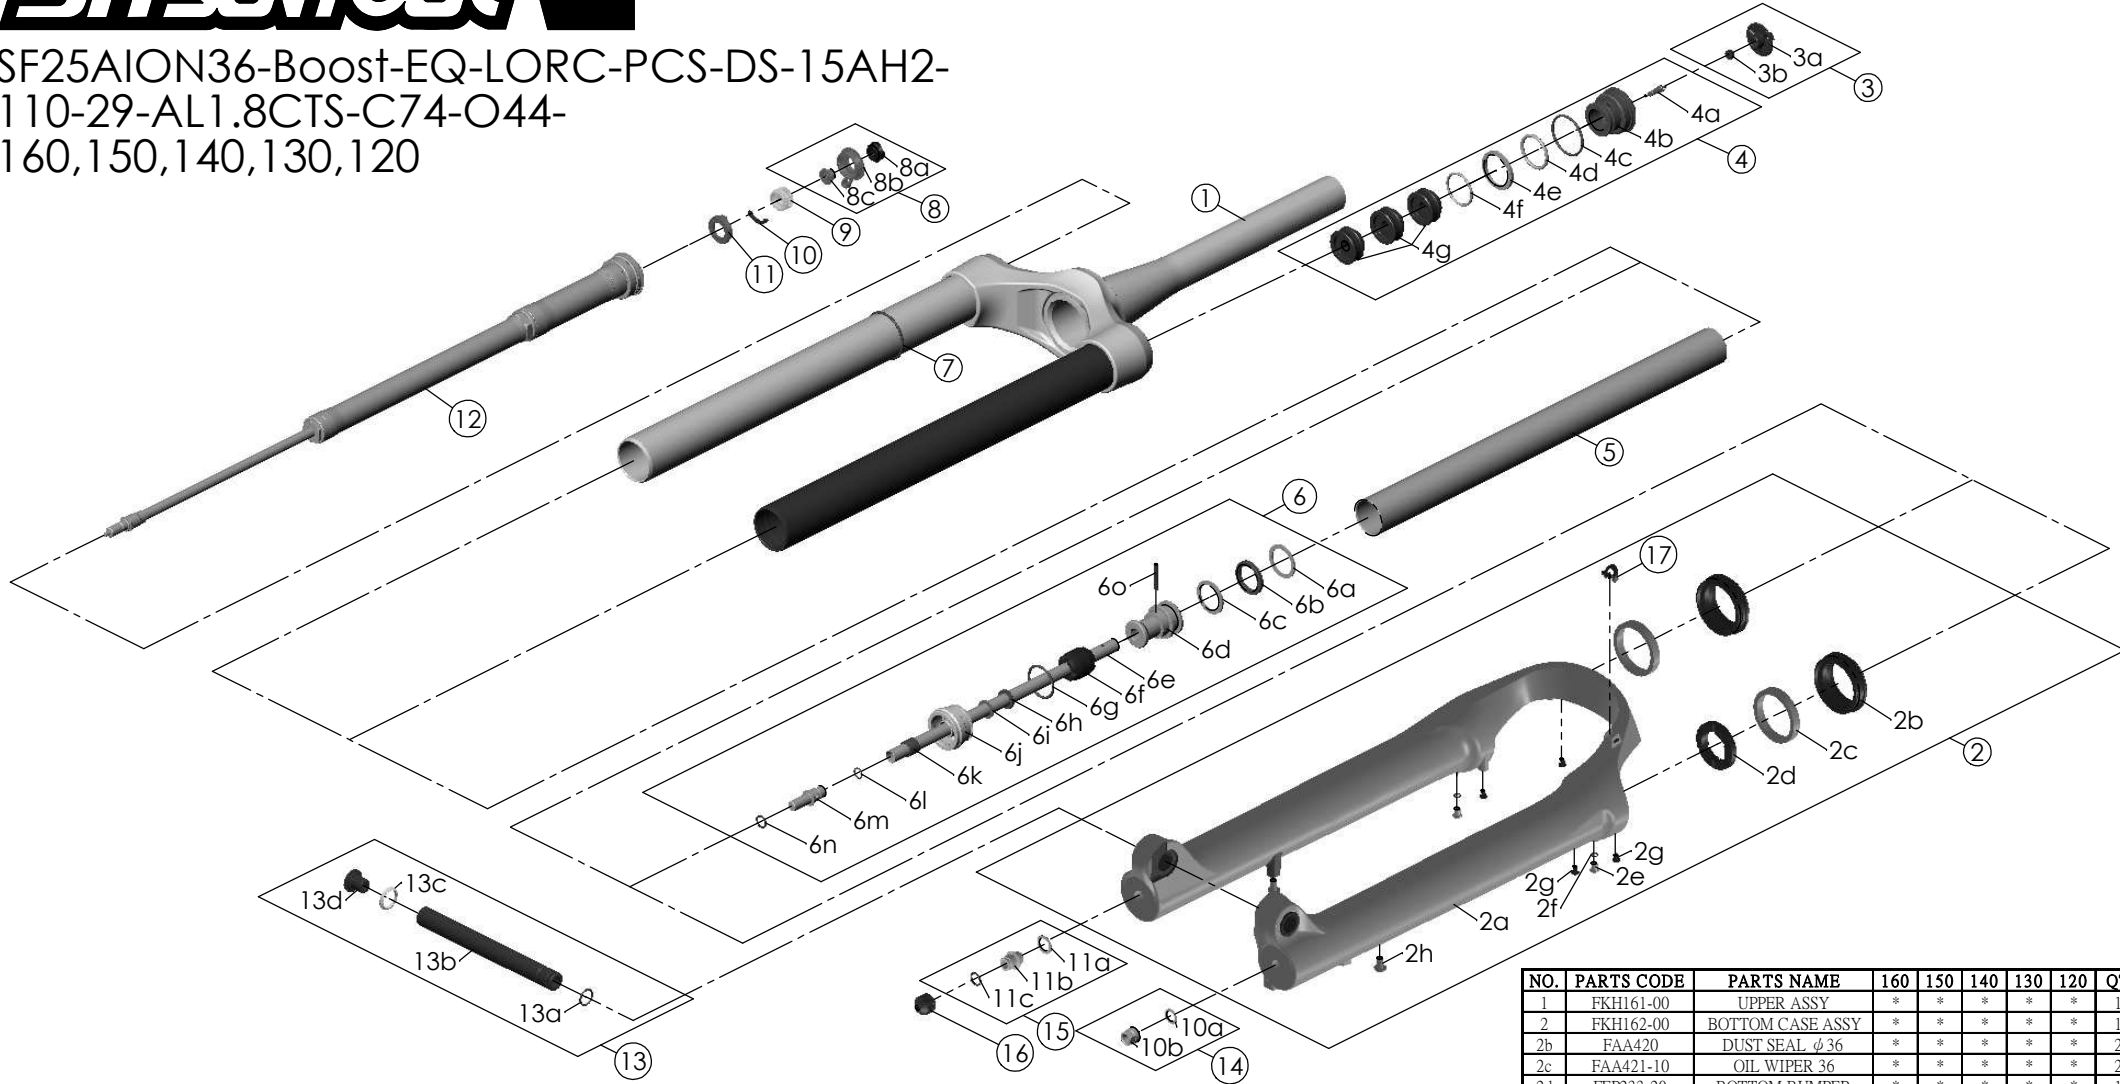

SF25AION36-Boost-EQ-LORC-PCS-DS-15AH2-
110-29-AL1.8CTS-C74-O44-
160,150,140,130,120

Date	2023.08.20	Version	0
Amended			

NO.	PARTS CODE	PARTS NAME	160	150	140	130	120	QT
11	FEE257	CLICK HOLDER	*	*	*	*	*	1
12	FUN131-78	LORC-PCS UNIT	*	*	*	*	*	1
13	FKA117-00	15AH2-110 AXLE SET	*	*	*	*	*	1
14	FKA063-03	FIXING NUT SET	*	*	*	*	*	1
15	FKE436-10	FIXING NUT SET	*	*	*	*	*	1
16	FEG201	REBOUND KNOB	*	*	*	*	*	1
17	FEG034	CABLE CLIP	*	*	*	*	*	1

NO.	PARTS CODE	PARTS NAME	160	150	140	130	120	QT
5	FPE099-01	Air Cylinder	*	*	*	*	*	1
6	FKH154-00	SUPPORT TUBE ASSY	*					1
	FKH154-01			*				
	FKH154-02				*			
	FKH154-03					*		
	FKH154-04					*		
7	FAA397-40	O RING	*	*	*	*	*	1
8	FKE421	LO-RC KNOB ASSY	*	*	*	*	*	1
9	FEE256-30	ADJUST CORE	*	*	*	*	*	1
10	FEE258	ADJUST CLICK	*	*	*	*	*	1

NO.	PARTS CODE	PARTS NAME	160	150	140	130	120	QT
1	FKH161-00	UPPER ASSY	*	*	*	*	*	1
2	FKH162-00	BOTTOM CASE ASSY	*	*	*	*	*	1
2b	FAA420	DUST SEAL φ36	*	*	*	*	*	2
2c	FAA421-10	OIL WIPER 36	*	*	*	*	*	2
2d	FEP233-20	BOTTOM BUMPER	*	*	*	*	*	1
2e	FSB188	SEAL SCREW	*	*	*	*	*	2
2f	FAA270	O RING	*	*	*	*	*	2
2g	FAA200-10	MOUNT CAP	*	*	*	*	*	4
2h	FSB203	FIXING BOLT	*	*	*	*	*	2
3	FKE595	VALVE CAP ASSY	*	*	*	*	*	1
4	FKE594	AIR CAP ASSY	*					1
	FKE594-10			*				
	FKE594-20				*			
	FKE594-30					*		
	FKE594-40					*		
4g	FEG270-10	VOLUME REDUCER	*					3
				*				4
					*			5
						*		6
					*		7	