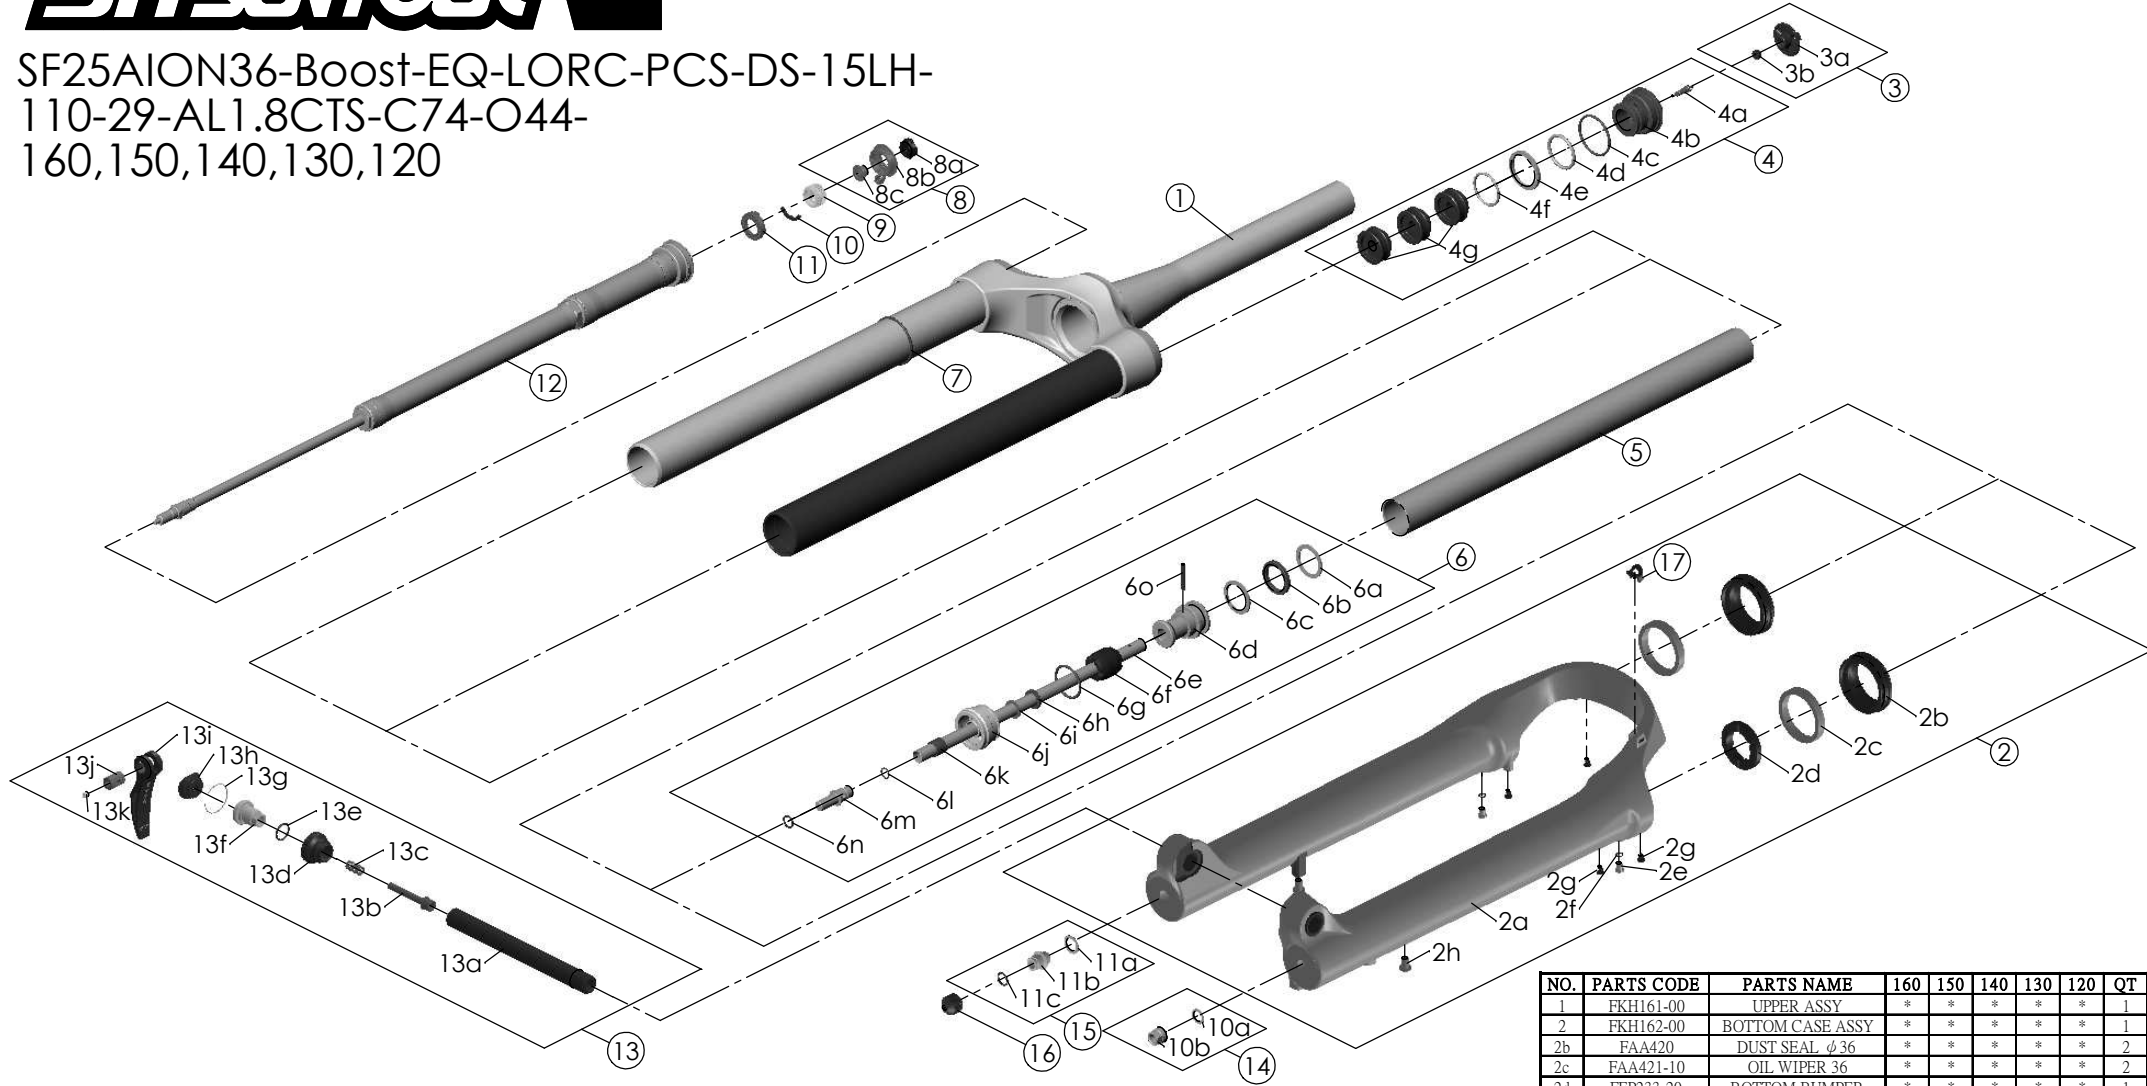

Date	2023.08.20	Version	0
Amended			

SF25AION36-Boost-EQ-LORC-PCS-DS-15LH-
110-29-AL1.8CTS-C74-O44-
160,150,140,130,120

NO.	PARTS CODE	PARTS NAME	160	150	140	130	120	QT
11	FEE257	CLICK HOLDER	*	*	*	*	*	1
12	FUN131-78	LORC-PCS UNIT	*	*	*	*	*	1
13	FKA116-02	15LH-110 AXLE SET	*	*	*	*	*	1
14	FKA063-03	FIXING NUT SET	*	*	*	*	*	1
15	FKE436-10	FIXING NUT SET	*	*	*	*	*	1
16	FEG201	REBOUND KNOB	*	*	*	*	*	1
17	FEG034	CABLE CLIP	*	*	*	*	*	1

NO.	PARTS CODE	PARTS NAME	160	150	140	130	120	QT
5	FPE099-01	Air Cylinder	*	*	*	*	*	1
6	FKH154-00	SUPPORT TUBE ASSY	*	*	*	*	*	1
	FKH154-01		*	*	*	*		
	FKH154-02		*	*	*	*		
	FKH154-03		*	*	*	*		
7	FAA397-40	O RING	*	*	*	*	1	
8	FKE421	LO-RC KNOB ASSY	*	*	*	*	1	
9	FEE256-30	ADJUST CORE	*	*	*	*	1	
10	FEE258	ADJUST CLICK	*	*	*	*	1	

NO.	PARTS CODE	PARTS NAME	160	150	140	130	120	QT
1	FKH161-00	UPPER ASSY	*	*	*	*	*	1
2	FKH162-00	BOTTOM CASE ASSY	*	*	*	*	*	1
2b	FAA420	DUST SEAL φ36	*	*	*	*	*	2
2c	FAA421-10	OIL WIPER 36	*	*	*	*	*	2
2d	FEP233-20	BOTTOM BUMPER	*	*	*	*	*	1
2e	FSB188	SEAL SCREW	*	*	*	*	*	2
2f	FAA270	O RING	*	*	*	*	*	2
2g	FAA200-10	MOUNT CAP	*	*	*	*	*	4
2h	FSB203	FIXING BOLT	*	*	*	*	*	2
3	FKE595	VALVE CAP ASSY	*	*	*	*	*	1
4	FKE594	AIR CAP ASSY	*	*	*	*	*	3
	FKE594-10		*	*	*	*		
	FKE594-20		*	*	*	*		
	FKE594-30		*	*	*	*		
4g	FEG270-10	VOLUME REDUCER	*	*	*	*	*	4
			*	*	*	*		
			*	*	*	*	5	
			*	*	*	*	6	
			*	*	*	*	7	