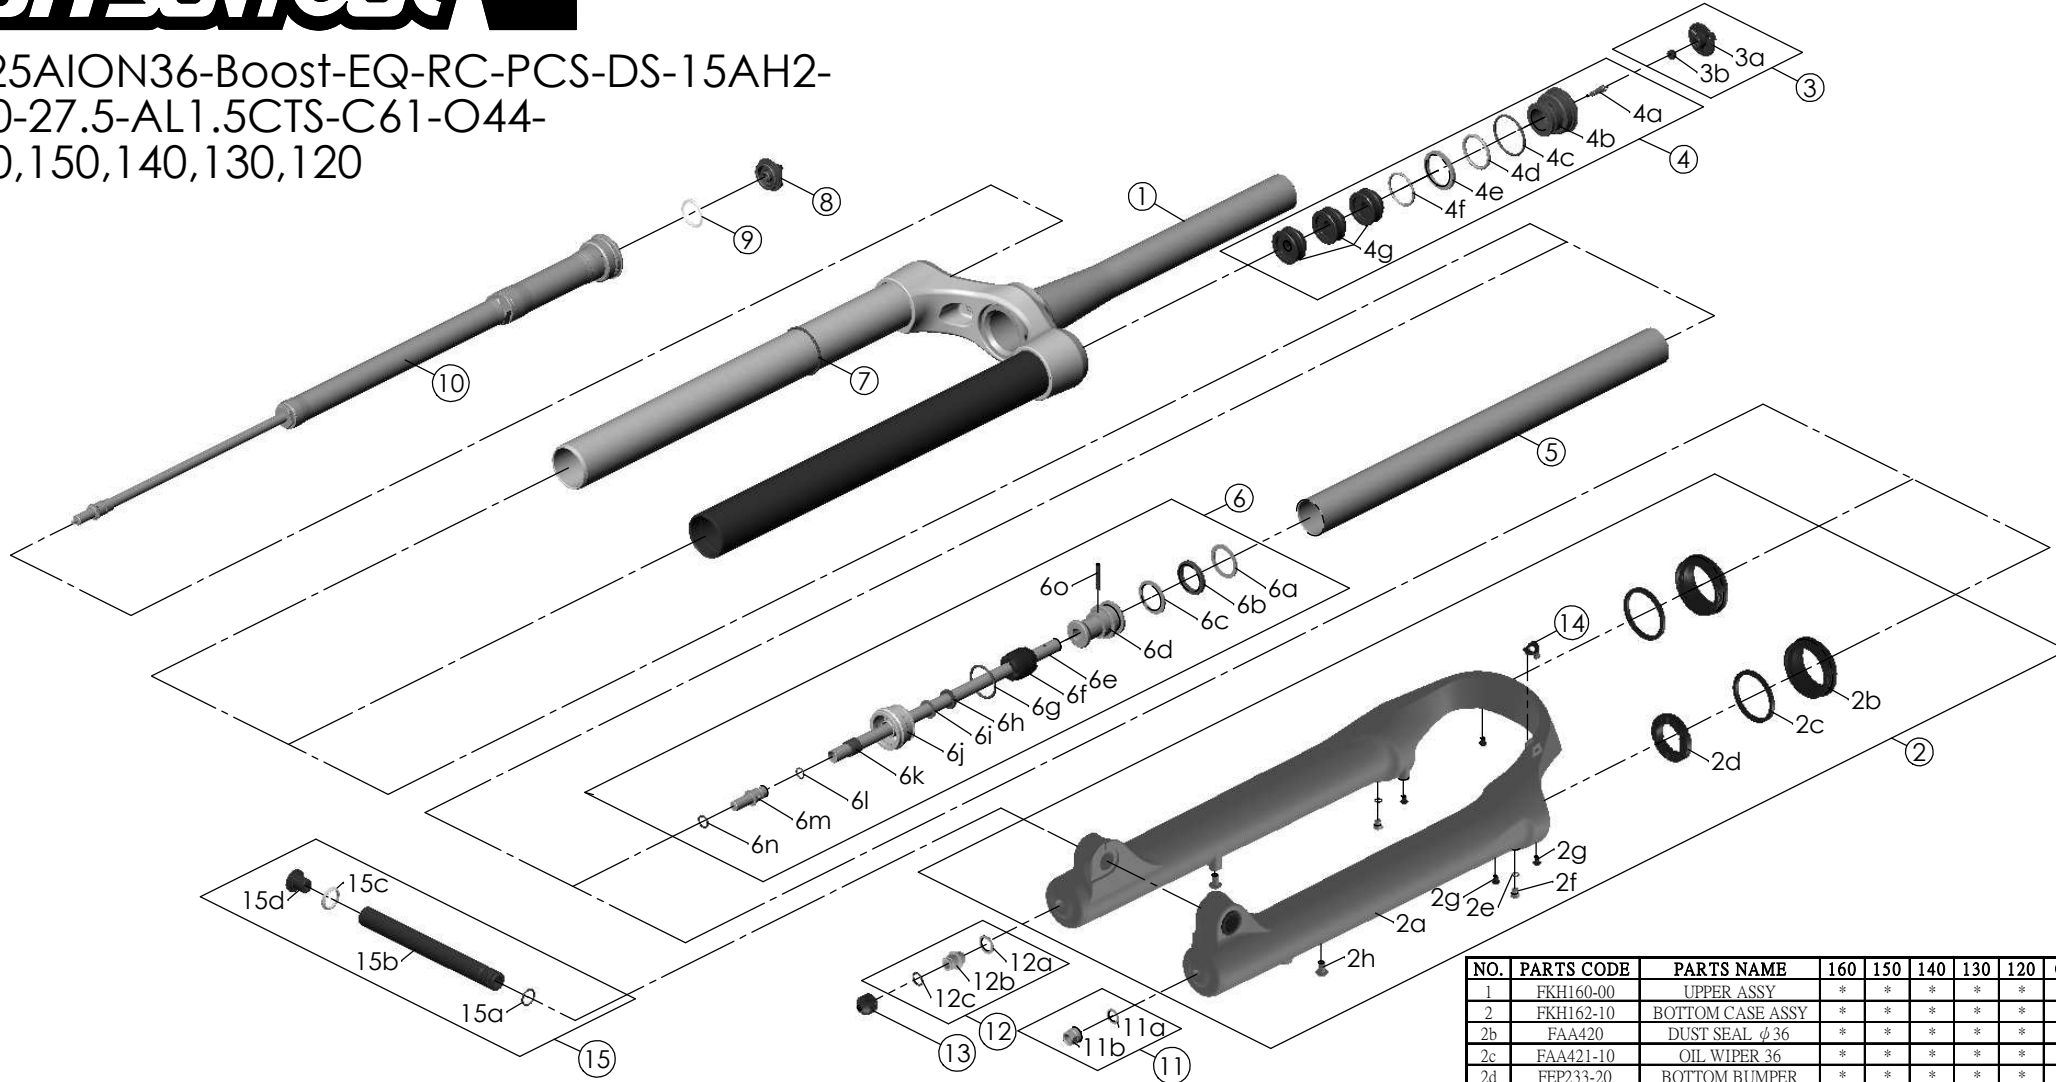

SF25AION36-Boost-EQ-RC-PCS-DS-15AH2-  
110-27.5-AL1.5CTS-C61-O44-  
160,150,140,130,120

Date	2023.08.20	Version	0
Amended			

NO.	PARTS CODE	PARTS NAME	160	150	140	130	120	QT
11	FKA063-03	FIXING NUT SET	*	*	*	*	*	1
12	FKE436-10	FIXING NUT SET	*	*	*	*	*	1
13	FEG201	REBOUND KNOB	*	*	*	*	*	1
14	FEG034	CABLE CLIP	*	*	*	*	*	1
15	FKA117-00	15AH2-110 AXLE SET	*	*	*	*	*	1

NO.	PARTS CODE	PARTS NAME	160	150	140	130	120	QT
5	FPE099-01	Air Cylinder	*	*	*	*	*	1
6	FKH154-00	SUPPORT TUBE ASSY	*					1
	FKH154-01			*				
	FKH154-02				*			
	FKH154-03					*		
	FKH154-04					*		
7	FAA397-40	O RING	*	*	*	*	*	1
8	FEE862	ADJUST KNOB	*	*	*	*	*	1
9	FAA136	O RING	*	*	*	*	*	1
10	FUN160-78	RC-PCS UNIT	*	*	*	*	*	1

NO.	PARTS CODE	PARTS NAME	160	150	140	130	120	QT
1	FKH160-00	UPPER ASSY	*	*	*	*	*	1
2	FKH162-10	BOTTOM CASE ASSY	*	*	*	*	*	1
2b	FAA420	DUST SEAL $\phi$ 36	*	*	*	*	*	2
2c	FAA421-10	OIL WIPER 36	*	*	*	*	*	2
2d	FEP233-20	BOTTOM BUMPER	*	*	*	*	*	1
2e	FSB188	SEAL SCREW	*	*	*	*	*	2
2f	FAA270	O RING	*	*	*	*	*	2
2g	FAA200-10	MOUNT CAP	*	*	*	*	*	4
2h	FSB203	FIXING BOLT	*	*	*	*	*	2
3	FKE595	VALVE CAP ASSY	*	*	*	*	*	1
4	FKE594	AIR CAP ASSY	*					1
	FKE594-10			*				
	FKE594-20				*			
	FKE594-30					*		
	FKE594-40					*		
4g	FEG270-10	VOLUME REDUCER	*					3
				*				4
					*			5
						*		6
					*		7	