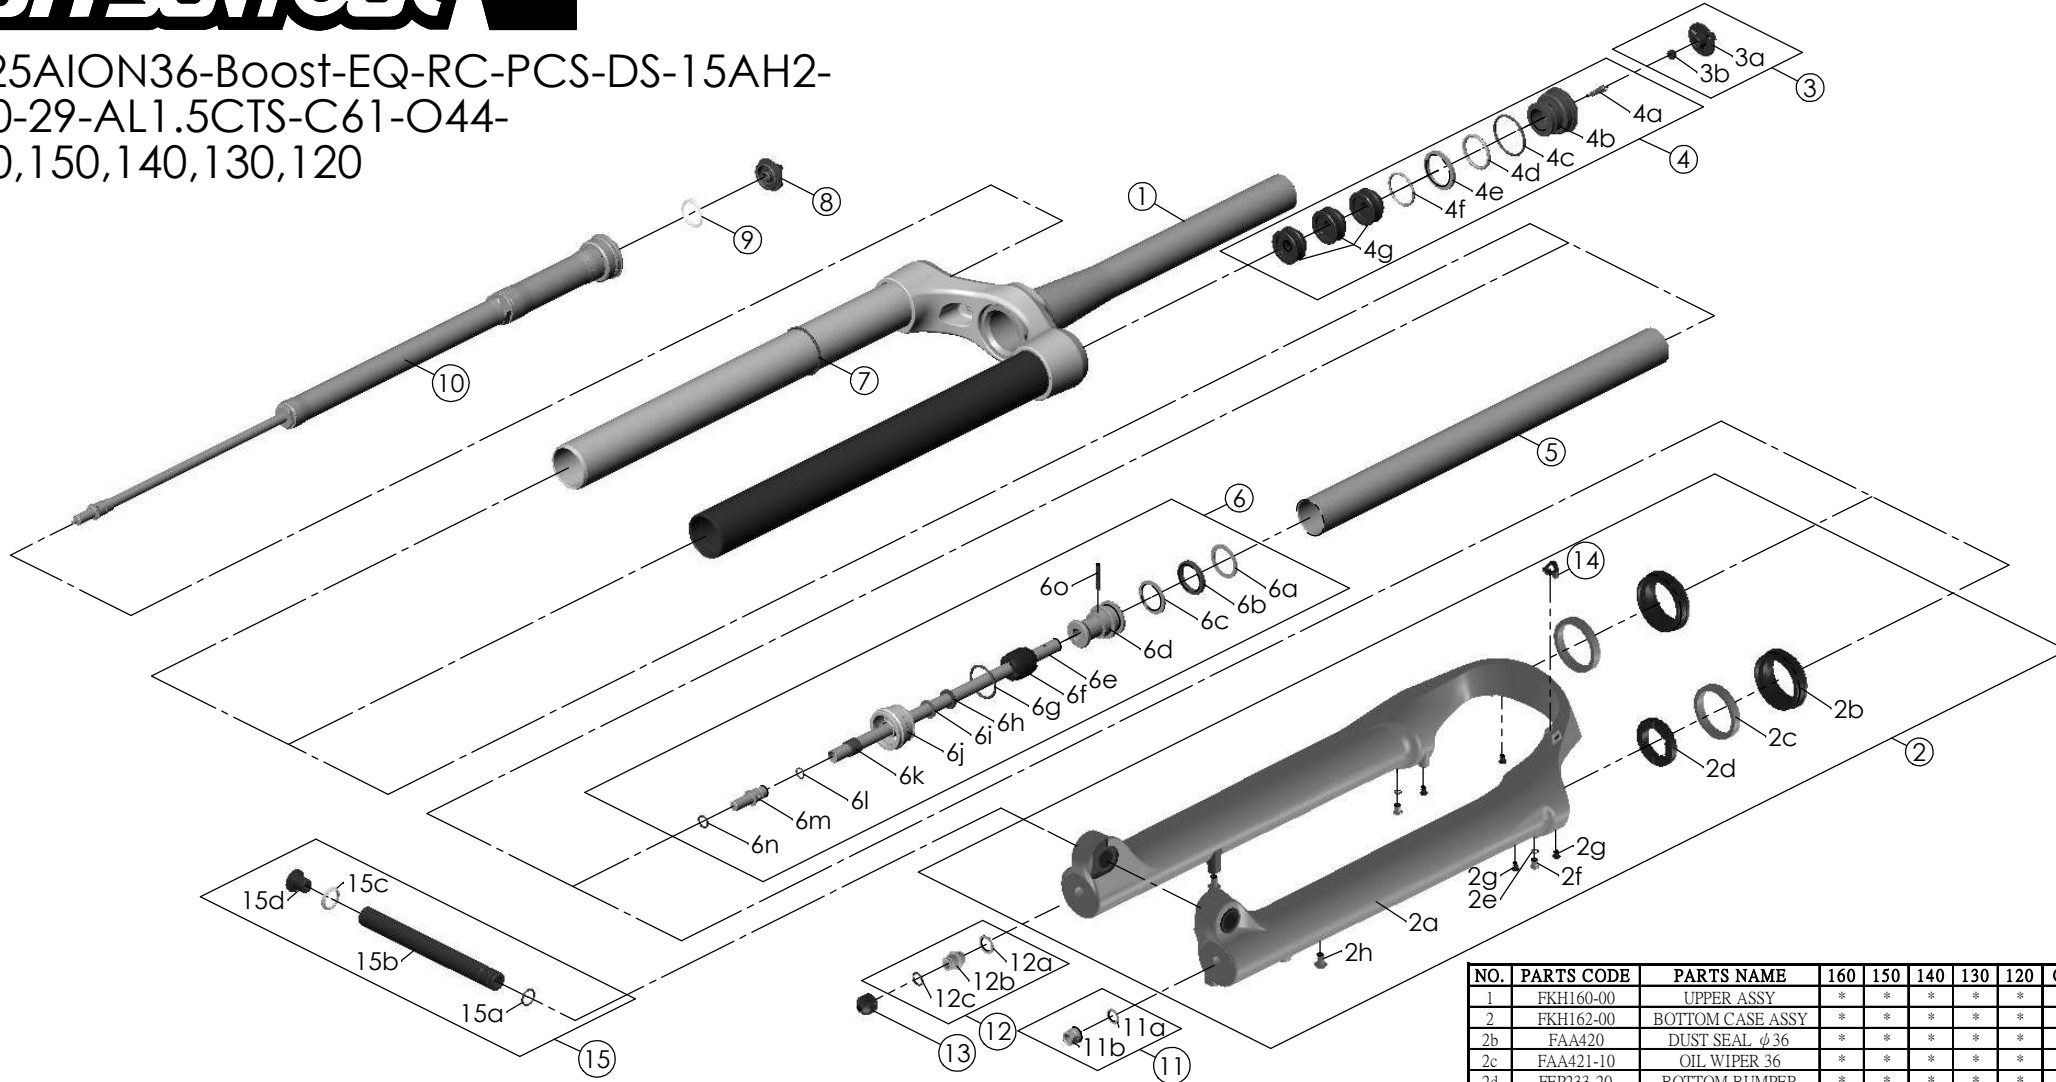

SF25AION36-Boost-EQ-RC-PCS-DS-15AH2-
110-29-AL1.5CTS-C61-O44-
160,150,140,130,120

Date	2023.08.20	Version	0
Amended			

NO.	PARTS CODE	PARTS NAME	160	150	140	130	120	QT
11	FKA063-03	FIXING NUT SET	*	*	*	*	*	1
12	FKE436-10	FIXING NUT SET	*	*	*	*	*	1
13	FEF201	REBOUND KNOB	*	*	*	*	*	1
14	FEF034	CABLE CLIP	*	*	*	*	*	1
15	FKA117-00	15AH2-110 AXLE SET	*	*	*	*	*	1

NO.	PARTS CODE	PARTS NAME	160	150	140	130	120	QT
5	FPE099-01	Air Cylinder	*	*	*	*	*	1
6	FKH154-00	SUPPORT TUBE ASSY	*					1
	FKH154-01			*				
	FKH154-02				*			
	FKH154-03					*		
	FKH154-04					*		
7	FAA397-40	O RING	*	*	*	*	*	1
8	FEE862	ADJUST KNOB	*	*	*	*	*	1
9	FAA136	O RING	*	*	*	*	*	1
10	FUN160-78	RC-PCS UNIT	*	*	*	*	*	1

NO.	PARTS CODE	PARTS NAME	160	150	140	130	120	QT
1	FKH160-00	UPPER ASSY	*	*	*	*	*	1
2	FKH162-00	BOTTOM CASE ASSY	*	*	*	*	*	1
2b	FAA420	DUST SEAL ϕ 36	*	*	*	*	*	2
2c	FAA421-10	OIL WIPER 36	*	*	*	*	*	2
2d	FEP233-20	BOTTOM BUMPER	*	*	*	*	*	1
2e	FSB188	SEAL SCREW	*	*	*	*	*	2
2f	FAA270	O RING	*	*	*	*	*	2
2g	FAA200-10	MOUNT CAP	*	*	*	*	*	4
2h	FSB203	FIXING BOLT	*	*	*	*	*	2
3	FKE595	VALVE CAP ASSY	*	*	*	*	*	1
4	FKE594	AIR CAP ASSY	*					1
	FKH594-10			*				
	FKH594-20				*			
	FKH594-30					*		
	FKH594-40					*		
4g	FEG270-10	VOLUME REDUCER	*					3
				*				
					*			
						*		