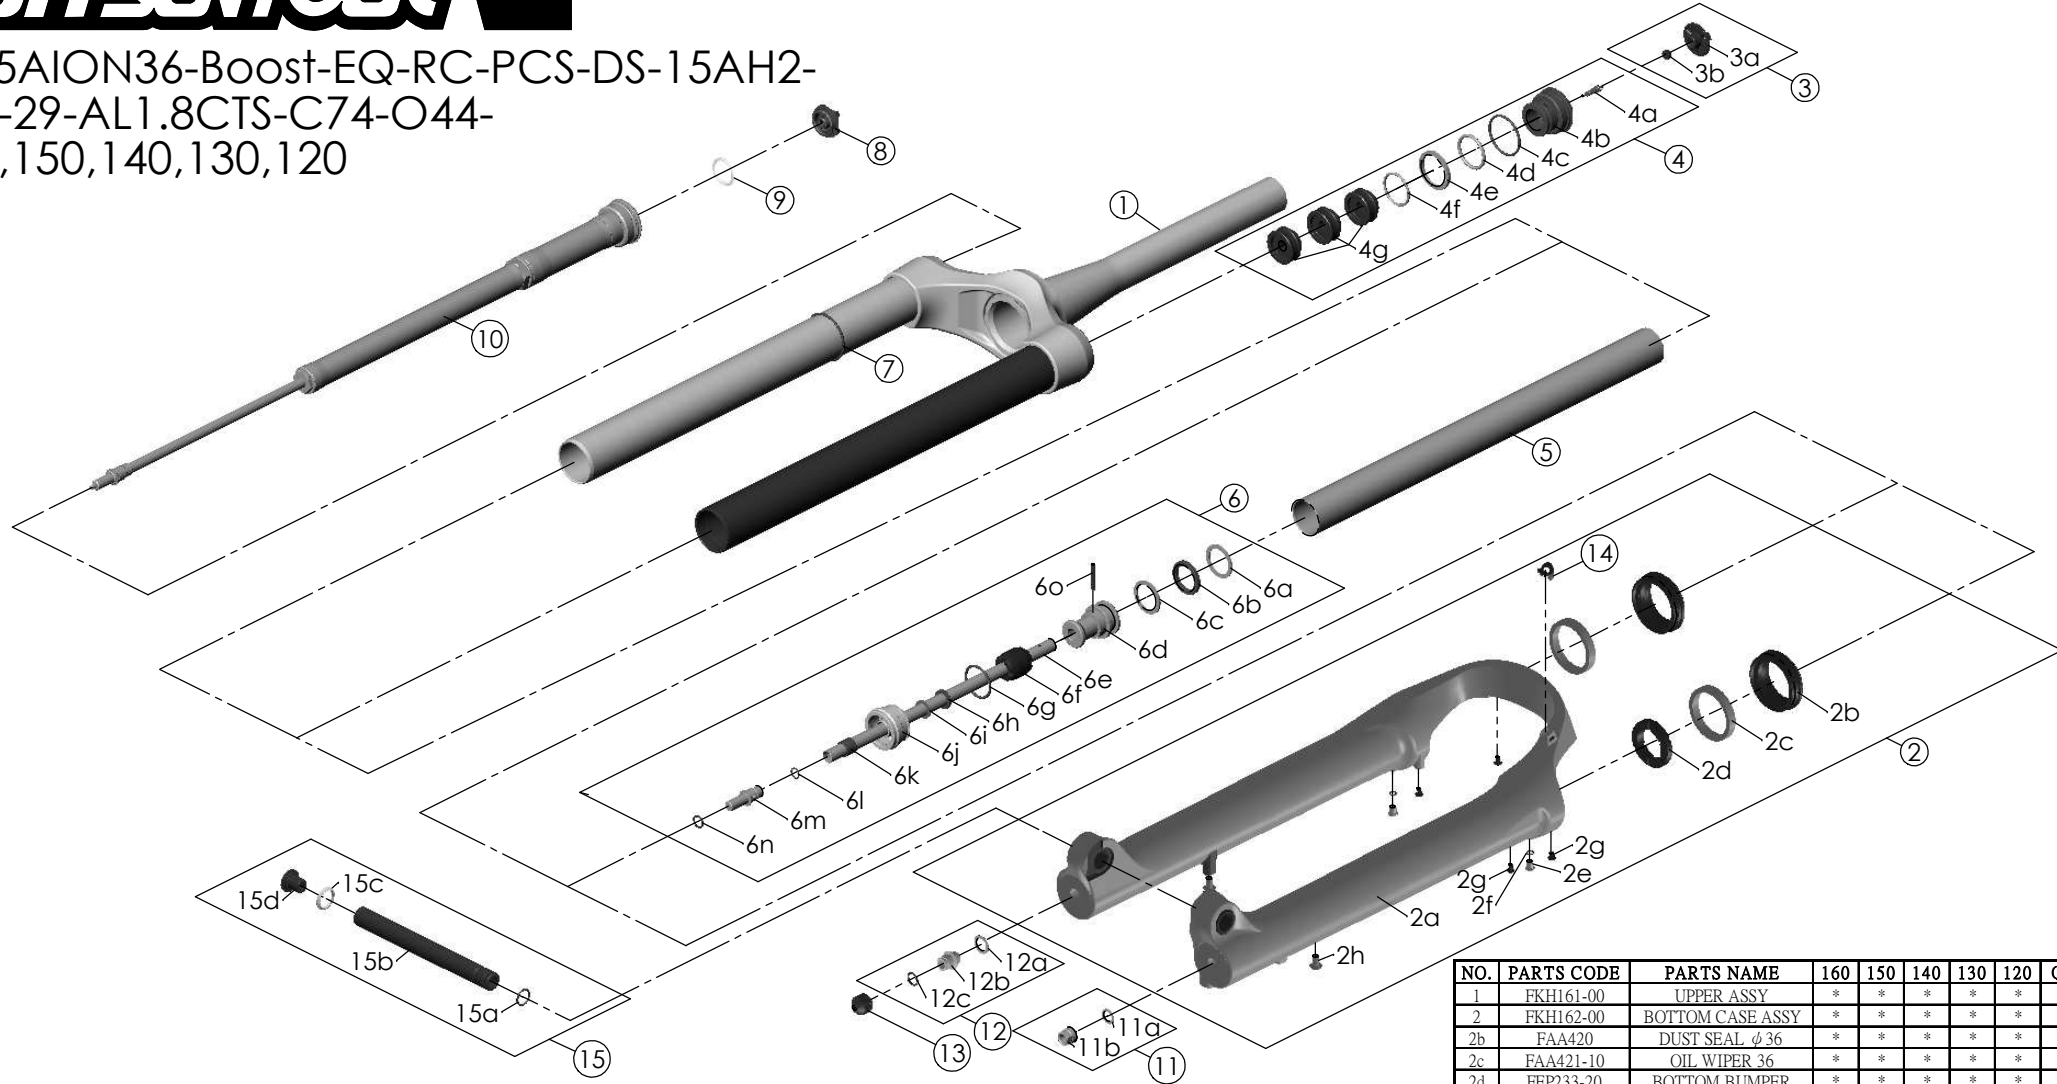

Date	2023.08.20	Version	0
Amended			

SF25AION36-Boost-EQ-RC-PCS-DS-15AH2-  
110-29-AL1.8CTS-C74-O44-  
160,150,140,130,120

NO.	PARTS CODE	PARTS NAME	160	150	140	130	120	QT
11	FKA063-03	FIXING NUT SET	*	*	*	*	*	1
12	FKE436-10	FIXING NUT SET	*	*	*	*	*	1
13	FEG201	REBOUND KNOB	*	*	*	*	*	1
14	FEG034	CABLE CLIP	*	*	*	*	*	1
15	FKA117-00	15AH2-110 AXLE SET	*	*	*	*	*	1

NO.	PARTS CODE	PARTS NAME	160	150	140	130	120	QT
5	FPE099-01	Air Cylinder	*	*	*	*	*	1
6	FKH154-00	SUPPORT TUBE ASSY	*					1
	FKH154-01			*				
	FKH154-02				*			
	FKH154-03					*		
	FKH154-04					*		
7	FAA397-40	O RING	*	*	*	*	*	1
8	FEE862	ADJUST KNOB	*	*	*	*	*	1
9	FAA136	O RING	*	*	*	*	*	1
10	FUN160-78	RC-PCS UNIT	*	*	*	*	*	1

NO.	PARTS CODE	PARTS NAME	160	150	140	130	120	QT
1	FKH161-00	UPPER ASSY	*	*	*	*	*	1
2	FKH162-00	BOTTOM CASE ASSY	*	*	*	*	*	1
2b	FAA420	DUST SEAL φ 36	*	*	*	*	*	2
2c	FAA421-10	OIL WIPER 36	*	*	*	*	*	2
2d	FEP233-20	BOTTOM BUMPER	*	*	*	*	*	1
2e	FSB188	SEAL SCREW	*	*	*	*	*	2
2f	FAA270	O RING	*	*	*	*	*	2
2g	FAA200-10	MOUNT CAP	*	*	*	*	*	4
2h	FSB203	FIXING BOLT	*	*	*	*	*	2
3	FKE595	VALVE CAP ASSY	*	*	*	*	*	1
4	FKE594	AIR CAP ASSY	*					1
	FKH594-10			*				
	FKH594-20				*			
	FKH594-30					*		
	FKH594-40					*		
4g	FEG270-10	VOLUME REDUCER	*					3
				*				4
					*			5
						*		6
					*	*	7	