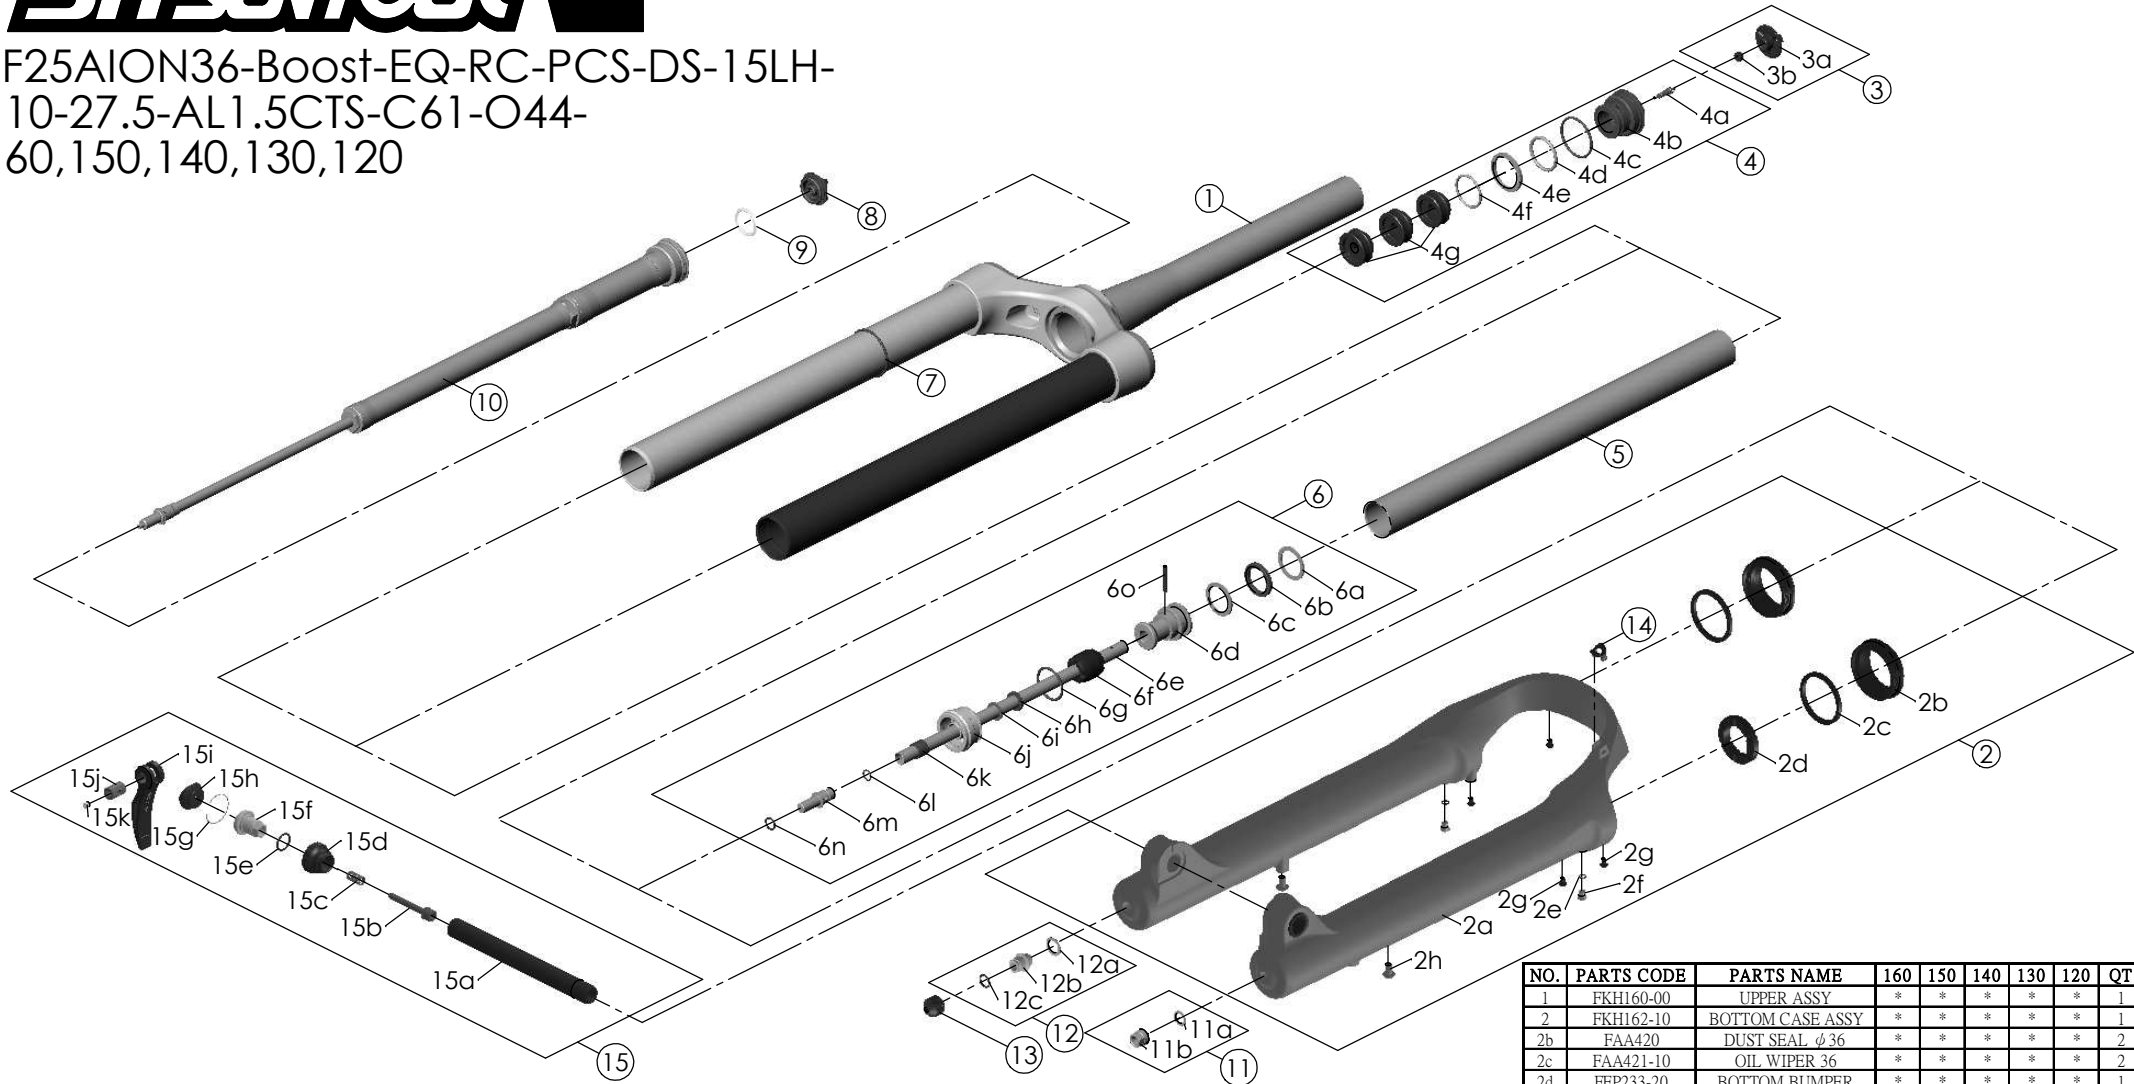

SF25AION36-Boost-EQ-RC-PCS-DS-15LH-
110-27.5-AL1.5CTS-C61-O44-
160,150,140,130,120

Date	2023.08.20	Version	0
Amended			

NO.	PARTS CODE	PARTS NAME	160	150	140	130	120	QT
11	FKA063-03	FIXING NUT SET	*	*	*	*	*	1
12	FKE436-10	FIXING NUT SET	*	*	*	*	*	1
13	FEG201	REBOUND KNOB	*	*	*	*	*	1
14	FEG034	CABLE CLIP	*	*	*	*	*	1
15	FKA116-02	15LH-110 AXLE SET	*	*	*	*	*	1

NO.	PARTS CODE	PARTS NAME	160	150	140	130	120	QT
5	FPPE099-01	Air Cylinder	*	*	*	*	*	1
6	FKH154-00	SUPPORT TUBE ASSY	*	*	*	*	*	1
	FKH154-01		*	*	*	*		
	FKH154-02		*	*	*	*		
	FKH154-03		*	*	*	*		
	FKH154-04		*	*	*	*		
7	FAA397-40	O RING	*	*	*	*	*	1
8	FEE862	ADJUST KNOB	*	*	*	*	*	1
9	FAA136	O RING	*	*	*	*	*	1
10	FUN160-78	RC-PCS UNIT	*	*	*	*	*	1

NO.	PARTS CODE	PARTS NAME	160	150	140	130	120	QT
1	FKH160-00	UPPER ASSY	*	*	*	*	*	1
2	FKH162-10	BOTTOM CASE ASSY	*	*	*	*	*	1
2b	FAA420	DUST SEAL φ36	*	*	*	*	*	2
2c	FAA421-10	OIL WIPER 36	*	*	*	*	*	2
2d	FEP233-20	BOTTOM BUMPER	*	*	*	*	*	1
2e	FSB188	SEAL SCREW	*	*	*	*	*	2
2f	FAA270	O RING	*	*	*	*	*	2
2g	FAA200-10	MOUNT CAP	*	*	*	*	*	4
2h	FSB203	FIXING BOLT	*	*	*	*	*	2
3	FKE595	VALVE CAP ASSY	*	*	*	*	*	1
4	FKE594	AIR CAP ASSY	*	*	*	*	*	1
	FKE594-10		*	*	*	*		
	FKE594-20		*	*	*	*		
	FKE594-30		*	*	*	*		
	FKE594-40		*	*	*	*		
4g	FEG270-10	VOLUME REDUCER	*	*	*	*	*	3
			*	*	*	*	*	4
			*	*	*	*	*	5
			*	*	*	*	*	6
			*	*	*	*	*	7