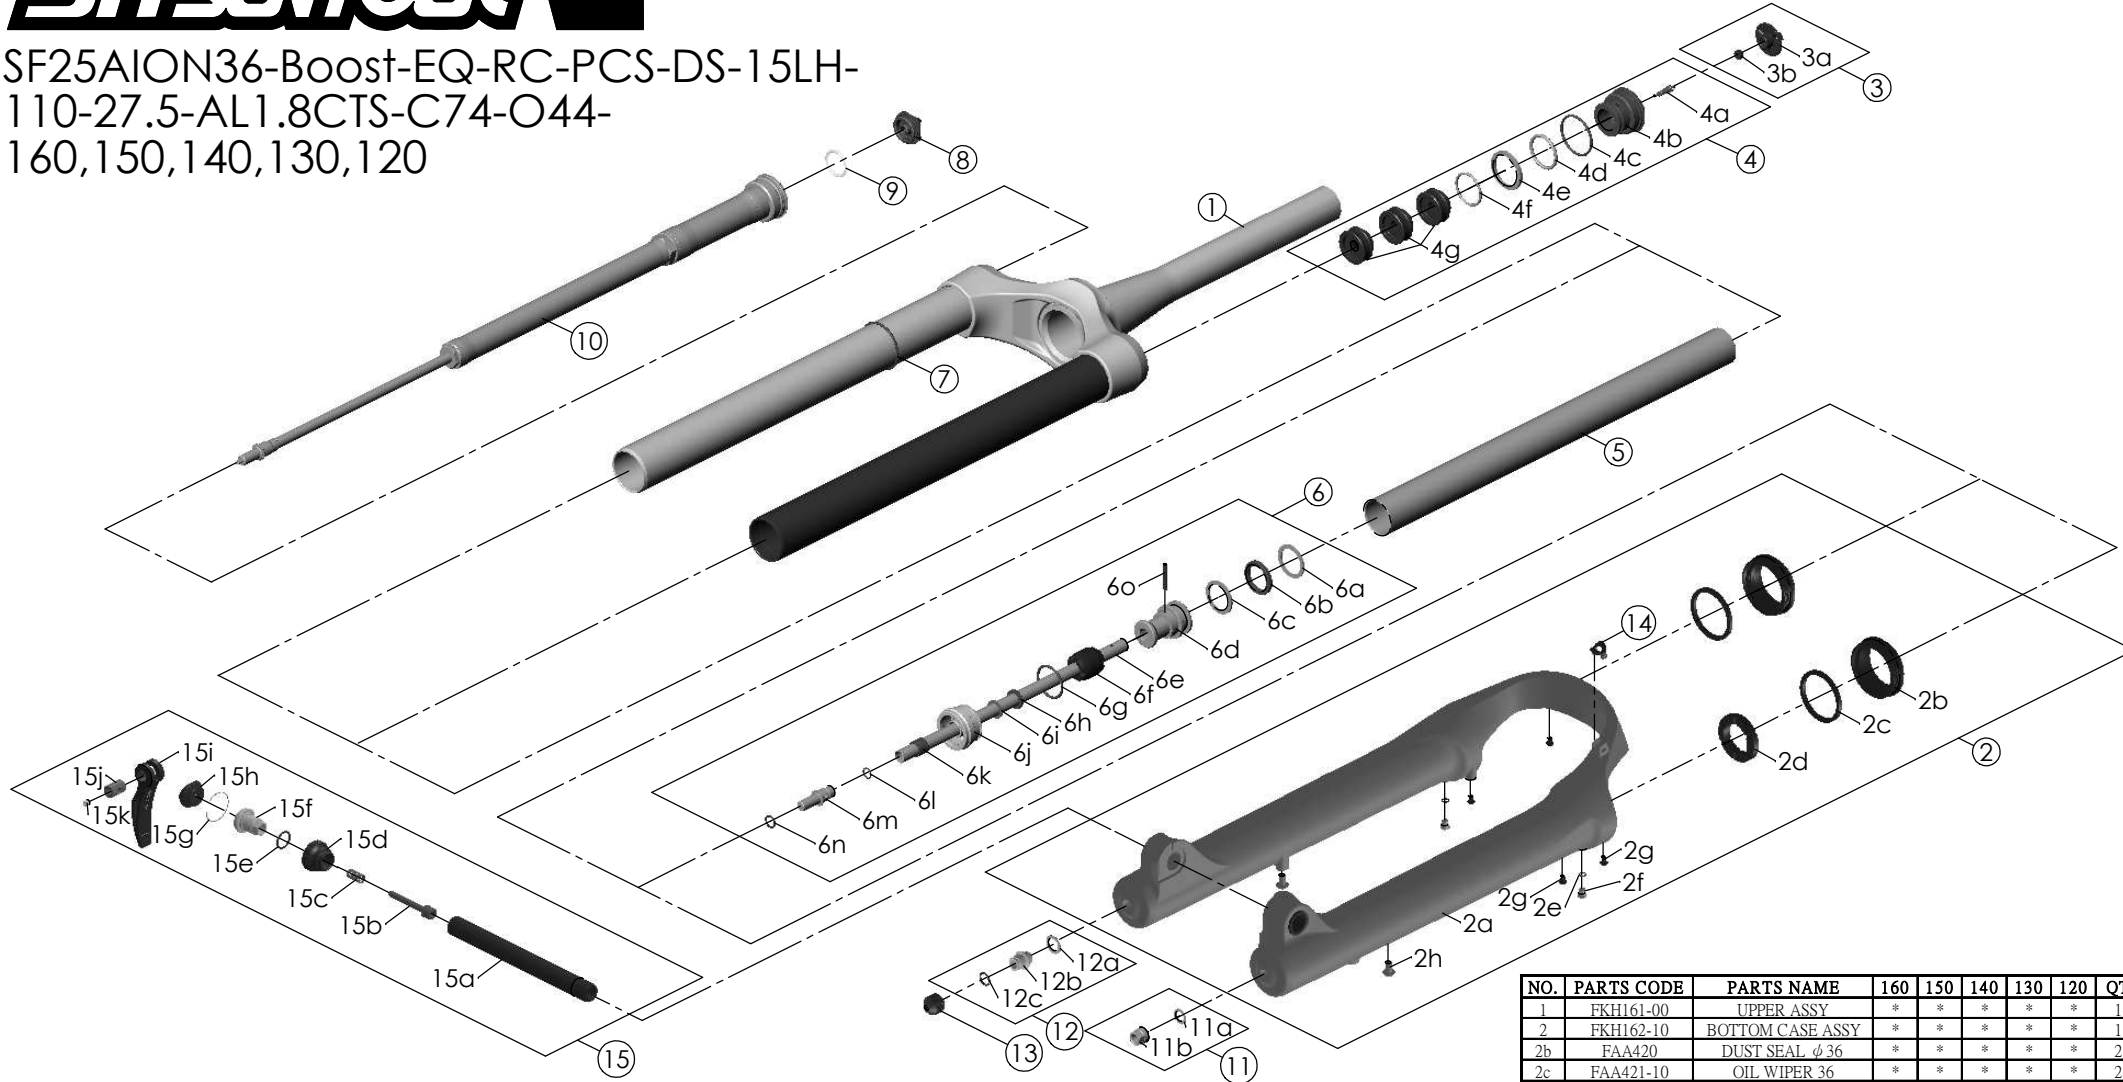

SF25AION36-Boost-EQ-RC-PCS-DS-15LH-  
110-27.5-AL1.8CTS-C74-O44-  
160,150,140,130,120

Date	2023.08.20	Version	0
Amended			

NO.	PARTS CODE	PARTS NAME	160	150	140	130	120	QT
11	FKA063-03	FIXING NUT SET	*	*	*	*	*	1
12	FKE436-10	FIXING NUT SET	*	*	*	*	*	1
13	FEG201	REBOUND KNOB	*	*	*	*	*	1
14	FEG034	CABLE CLIP	*	*	*	*	*	1
15	FKA116-02	15LH-110 AXLE SET	*	*	*	*	*	1

NO.	PARTS CODE	PARTS NAME	160	150	140	130	120	QT
5	FPE099-01	Air Cylinder	*	*	*	*	*	1
6	FKH154-00	SUPPORT TUBE ASSY	*					1
	FKH154-01			*				
	FKH154-02				*			
	FKH154-03					*		
	FKH154-04					*		
7	FAA397-40	O RING	*	*	*	*	*	1
8	FEE862	ADJUST KNOB	*	*	*	*	*	1
9	FAA136	O RING	*	*	*	*	*	1
10	FUN160-78	RC-PCS UNIT	*	*	*	*	*	1

NO.	PARTS CODE	PARTS NAME	160	150	140	130	120	QT	
1	FKH161-00	UPPER ASSY	*	*	*	*	*	1	
2	FKH162-10	BOTTOM CASE ASSY	*	*	*	*	*	1	
2b	FAA420	DUST SEAL φ36	*	*	*	*	*	2	
2c	FAA421-10	OIL WIPER 36	*	*	*	*	*	2	
2d	FEP233-20	BOTTOM BUMPER	*	*	*	*	*	1	
2e	FSB188	SEAL SCREW	*	*	*	*	*	2	
2f	FAA270	O RING	*	*	*	*	*	2	
2g	FAA200-10	MOUNT CAP	*	*	*	*	*	4	
2h	FSB203	FIXING BOLT	*	*	*	*	*	2	
3	FKE595	VALVE CAP ASSY	*	*	*	*	*	1	
4	FKE594	AIR CAP ASSY	*					1	
	FKE594-10			*					
	FKE594-20				*				
	FKE594-30					*			
	FKE594-40					*			
4g	FEG270-10	VOLUME REDUCER	*					3	
				*			4		
					*				
						*			5
						*			
				*	7				