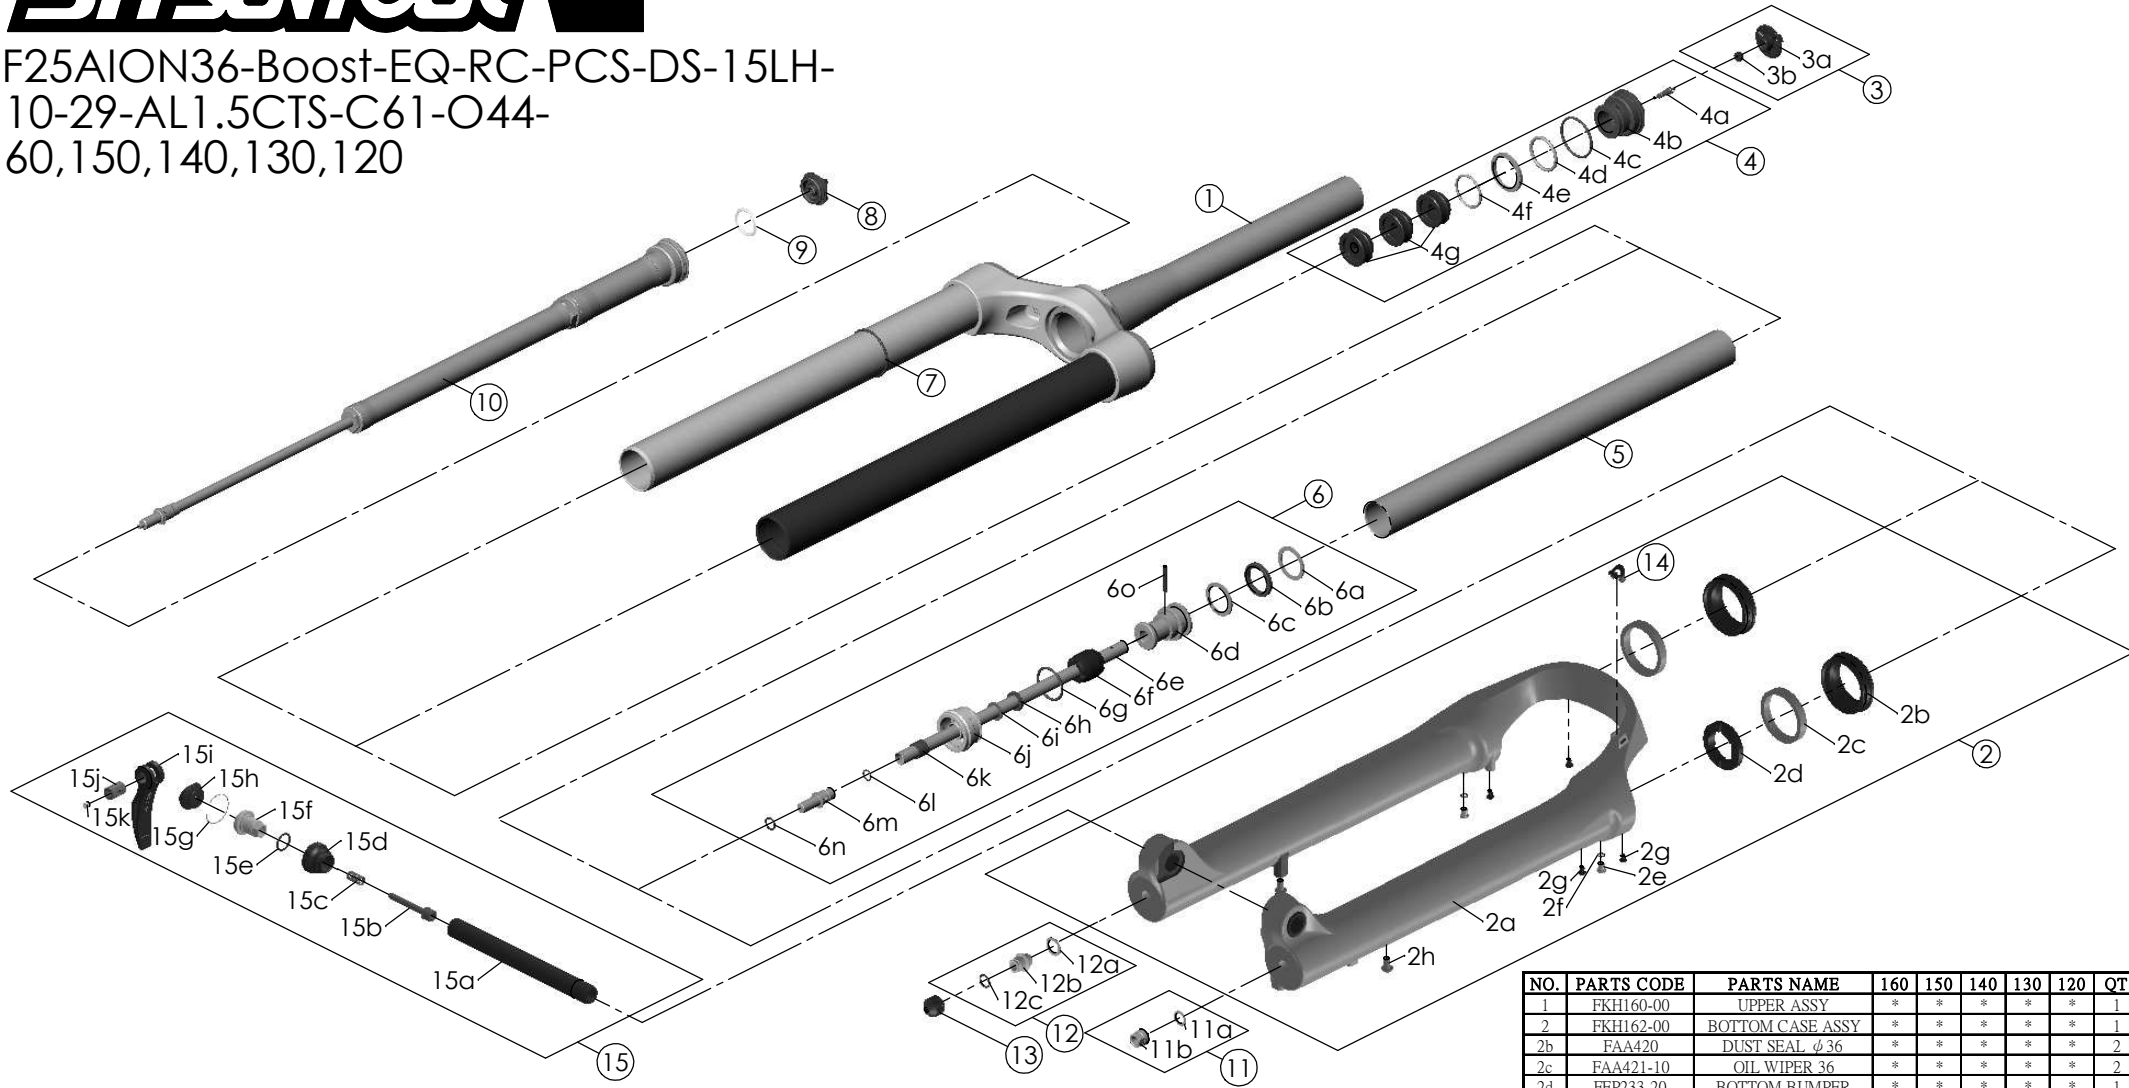

SF25AION36-Boost-EQ-RC-PCS-DS-15LH-  
110-29-AL1.5CTS-C61-O44-  
160,150,140,130,120

Date	2023.08.20	Version	0
Amended			

NO.	PARTS CODE	PARTS NAME	160	150	140	130	120	QT
11	FKA063-03	FIXING NUT SET	*	*	*	*	*	1
12	FKE436-10	FIXING NUT SET	*	*	*	*	*	1
13	FEG201	REBOUND KNOB	*	*	*	*	*	1
14	FEG034	CABLE CLIP	*	*	*	*	*	1
15	FKA116-02	15LH-110 AXLE SET	*	*	*	*	*	1

NO.	PARTS CODE	PARTS NAME	160	150	140	130	120	QT
5	FPPE099-01	Air Cylinder	*	*	*	*	*	1
6	FKH154-00	SUPPORT TUBE ASSY	*	*	*	*	*	1
	FKH154-01		*	*	*	*		
	FKH154-02		*	*	*	*		
	FKH154-03		*	*	*	*		
	FKH154-04		*	*	*	*		
7	FAA397-40	O RING	*	*	*	*	*	1
8	FEE862	ADJUST KNOB	*	*	*	*	*	1
9	FAA136	O RING	*	*	*	*	*	1
10	FUN160-78	RC-PCS UNIT	*	*	*	*	*	1

NO.	PARTS CODE	PARTS NAME	160	150	140	130	120	QT
1	FKH160-00	UPPER ASSY	*	*	*	*	*	1
2	FKH162-00	BOTTOM CASE ASSY	*	*	*	*	*	1
2b	FAA420	DUST SEAL $\phi$ 36	*	*	*	*	*	2
2c	FAA421-10	OIL WIPER $\phi$ 36	*	*	*	*	*	2
2d	FEP233-20	BOTTOM BUMPER	*	*	*	*	*	1
2e	FSB188	SEAL SCREW	*	*	*	*	*	2
2f	FAA270	O RING	*	*	*	*	*	2
2g	FAA200-10	MOUNT CAP	*	*	*	*	*	4
2h	FSB203	FIXING BOLT	*	*	*	*	*	2
3	FKE595	VALVE CAP ASSY	*	*	*	*	*	1
4	FKE594	AIR CAP ASSY	*	*	*	*	*	1
	FKE594-10		*	*	*	*		
	FKE594-20		*	*	*	*		
	FKE594-30		*	*	*	*		
	FKE594-40		*	*	*	*		
4g	FEG270-10	VOLUME REDUCER	*	*	*	*	*	3
			*	*	*	*	*	4
			*	*	*	*	*	5
			*	*	*	*	*	6
			*	*	*	*	7	