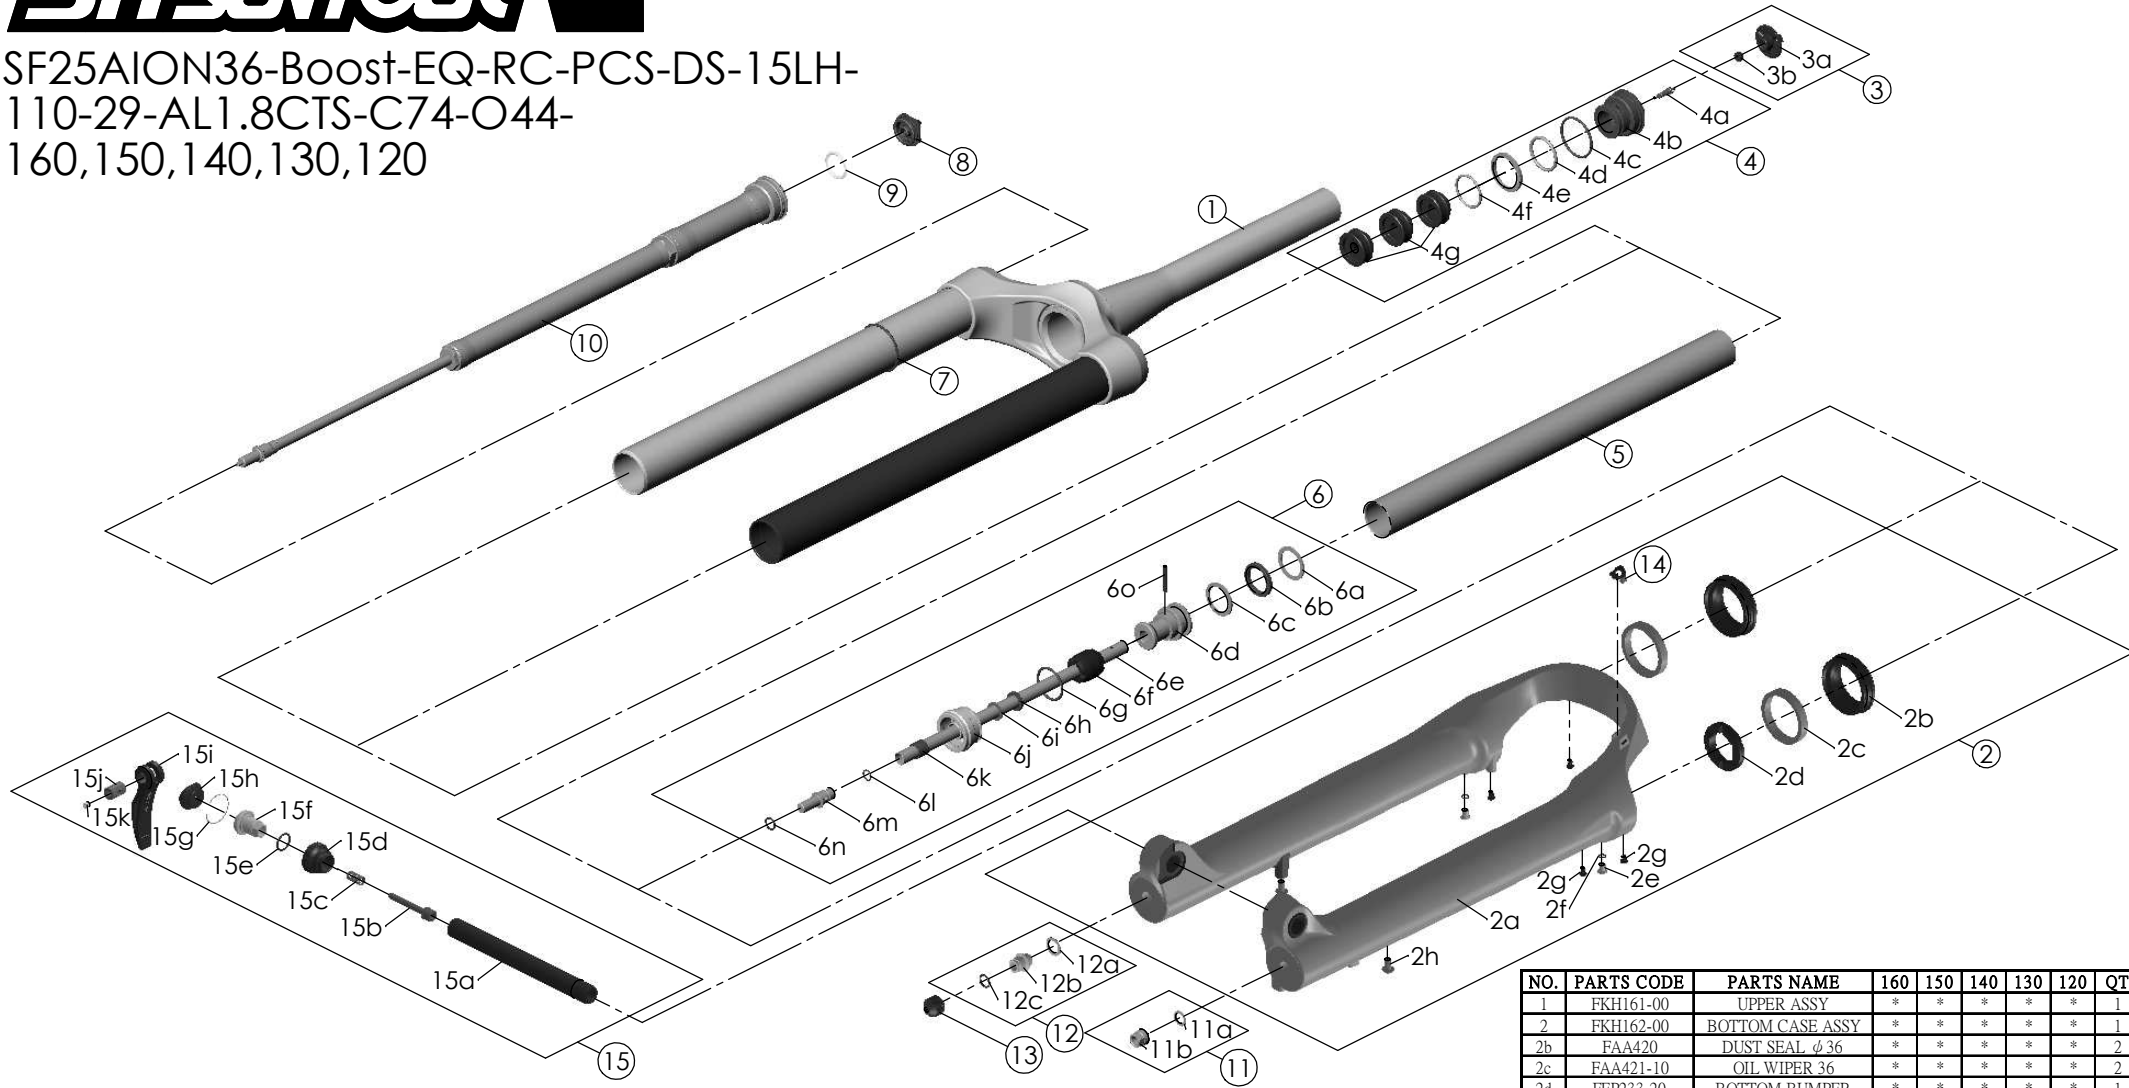

SF25AION36-Boost-EQ-RC-PCS-DS-15LH-
110-29-AL1.8CTS-C74-O44-
160,150,140,130,120

Date	2023.08.20	Version	0
Amended			

NO.	PARTS CODE	PARTS NAME	160	150	140	130	120	QT
11	FKA063-03	FIXING NUT SET	*	*	*	*	*	1
12	FKE436-10	FIXING NUT SET	*	*	*	*	*	1
13	FEG201	REBOUND KNOB	*	*	*	*	*	1
14	FEG034	CABLE CLIP	*	*	*	*	*	1
15	FKA116-02	15LH-110 AXLE SET	*	*	*	*	*	1

NO.	PARTS CODE	PARTS NAME	160	150	140	130	120	QT
5	FPE099-01	Air Cylinder	*	*	*	*	*	1
6	FKH154-00	SUPPORT TUBE ASSY	*	*	*	*	*	1
	FKH154-01			*				
	FKH154-02				*			
	FKH154-03				*			
7	FAA397-40	O RING	*	*	*	*	*	1
8	FEE862	ADJUST KNOB	*	*	*	*	*	1
9	FAA136	O RING	*	*	*	*	*	1
10	FUN160-78	RC-PCS UNIT	*	*	*	*	*	1

NO.	PARTS CODE	PARTS NAME	160	150	140	130	120	QT
1	FKH161-00	UPPER ASSY	*	*	*	*	*	1
2	FKH162-00	BOTTOM CASE ASSY	*	*	*	*	*	1
2b	FAA420	DUST SEAL ϕ 36	*	*	*	*	*	2
2c	FAA421-10	OIL WIPER 36	*	*	*	*	*	2
2d	FEP233-20	BOTTOM BUMPER	*	*	*	*	*	1
2e	FSB188	SEAL SCREW	*	*	*	*	*	2
2f	FAA270	O RING	*	*	*	*	*	2
2g	FAA200-10	MOUNT CAP	*	*	*	*	*	4
2h	FSB203	FIXING BOLT	*	*	*	*	*	2
3	FKE595	VALVE CAP ASSY	*	*	*	*	*	1
4	FKE594	AIR CAP ASSY	*	*	*	*	*	1
	FKE594-10			*				
	FKE594-20				*			
	FKE594-30					*		
	FKE594-40					*		
4g	FEG270-10	VOLUME REDUCER	*	*	*	*	*	3
				*				
					*			
					*	*	*	