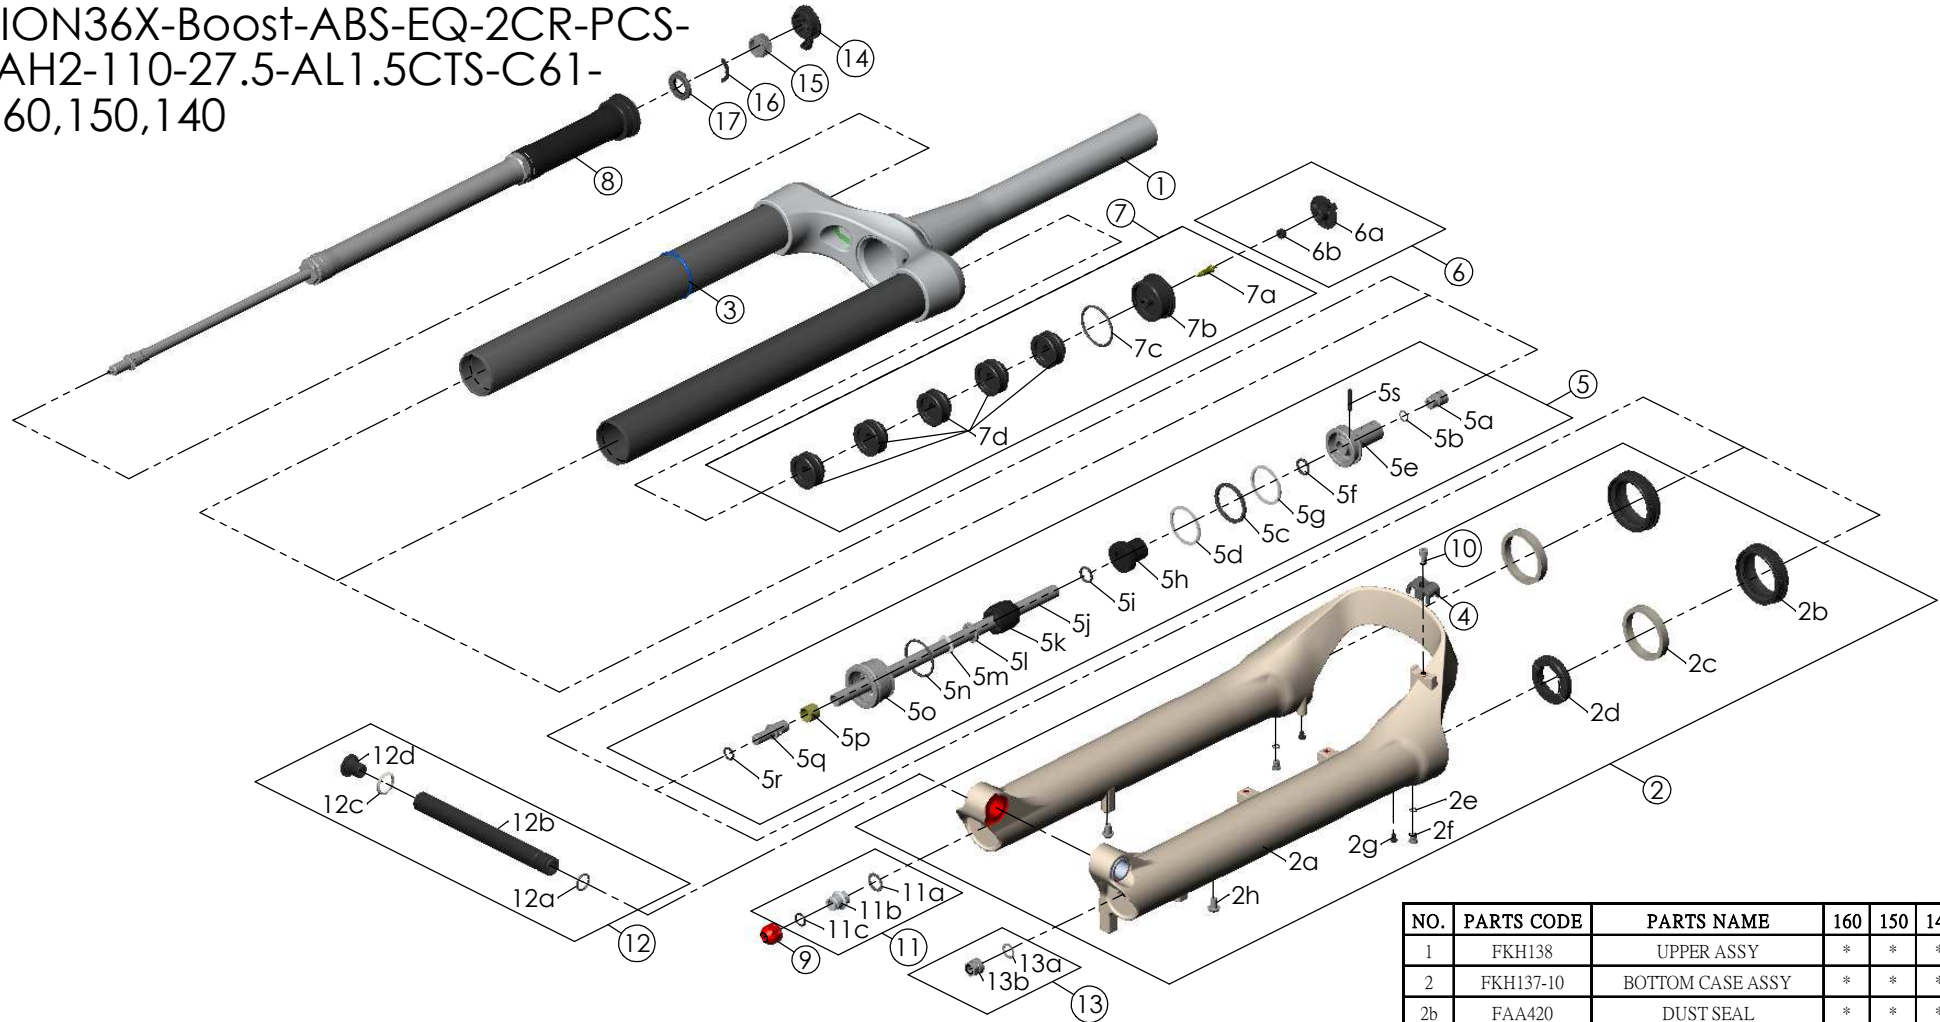

SF25AION36X-Boost-ABS-EQ-2CR-PCS-
DS-15AH2-110-27.5-AL1.5CTS-C61-
O44-160,150,140

NO.	PARTS CODE	PARTS NAME	160	150	140	QT
11	FKE436	FIXING NUT SET	*	*	*	1
12	FKA117-00	15AH2-110 AXLE SET	*	*	*	1
13	FKA063-03	FIXING NUT SET	*	*	*	1
14	FKE590-01	2CR KNOB ASSY	*	*	*	1
15	FEE256-10	ADJUST CORE	*	*	*	1
16	FEE258	ADJUST CLICK	*	*	*	1
17	FEE257	CLICK HOLDER	*	*	*	1

NO.	PARTS CODE	PARTS NAME	160	150	140	QT
6	FKE595	VALVE CAP ASSY	*	*	*	1
	FKE594-02	AIR CAP ASSY	*			1
	FKE594-12			*		1
7d	FKE594-22			*		1
	FEFG270	VOLUME REDUCER	*			5
	FEFG270			*		6
FEFG270				*		7
8	FUN171-75	2CR-PCS UNIT	*	*	*	1
9	FEFG201	REBOUND KNOB	*	*	*	1
10	FSB513	GUIDE FIXING BOLT	*	*	*	1

NO.	PARTS CODE	PARTS NAME	160	150	140	QT
1	FKH138	UPPER ASSY	*	*	*	1
2	FKH137-10	BOTTOM CASE ASSY	*	*	*	1
2b	FAA420	DUST SEAL	*	*	*	2
2c	FAA421-10	OIL WIPER	*	*	*	2
2d	FEP233-20	BOTTOM BUMPER	*	*	*	1
2e	FAA270	O RING	*	*	*	2
2f	FSB188	SEAL SCREW	*	*	*	2
2g	FAA200-10	MOUNT CAP	*	*	*	2
2h	FSB203	FIXING BOLT	*	*	*	2
3	FAA397-40	O RING	*	*	*	1
4	FEFG519	CABLE CLIP	*	*	*	1
5	FKE587-01	SUPPORT TUBE ASSY-160	*			1
	FKE587-11	SUPPORT TUBE ASSY-150		*		1
	FKE587-21	SUPPORT TUBE ASSY-140			*	1