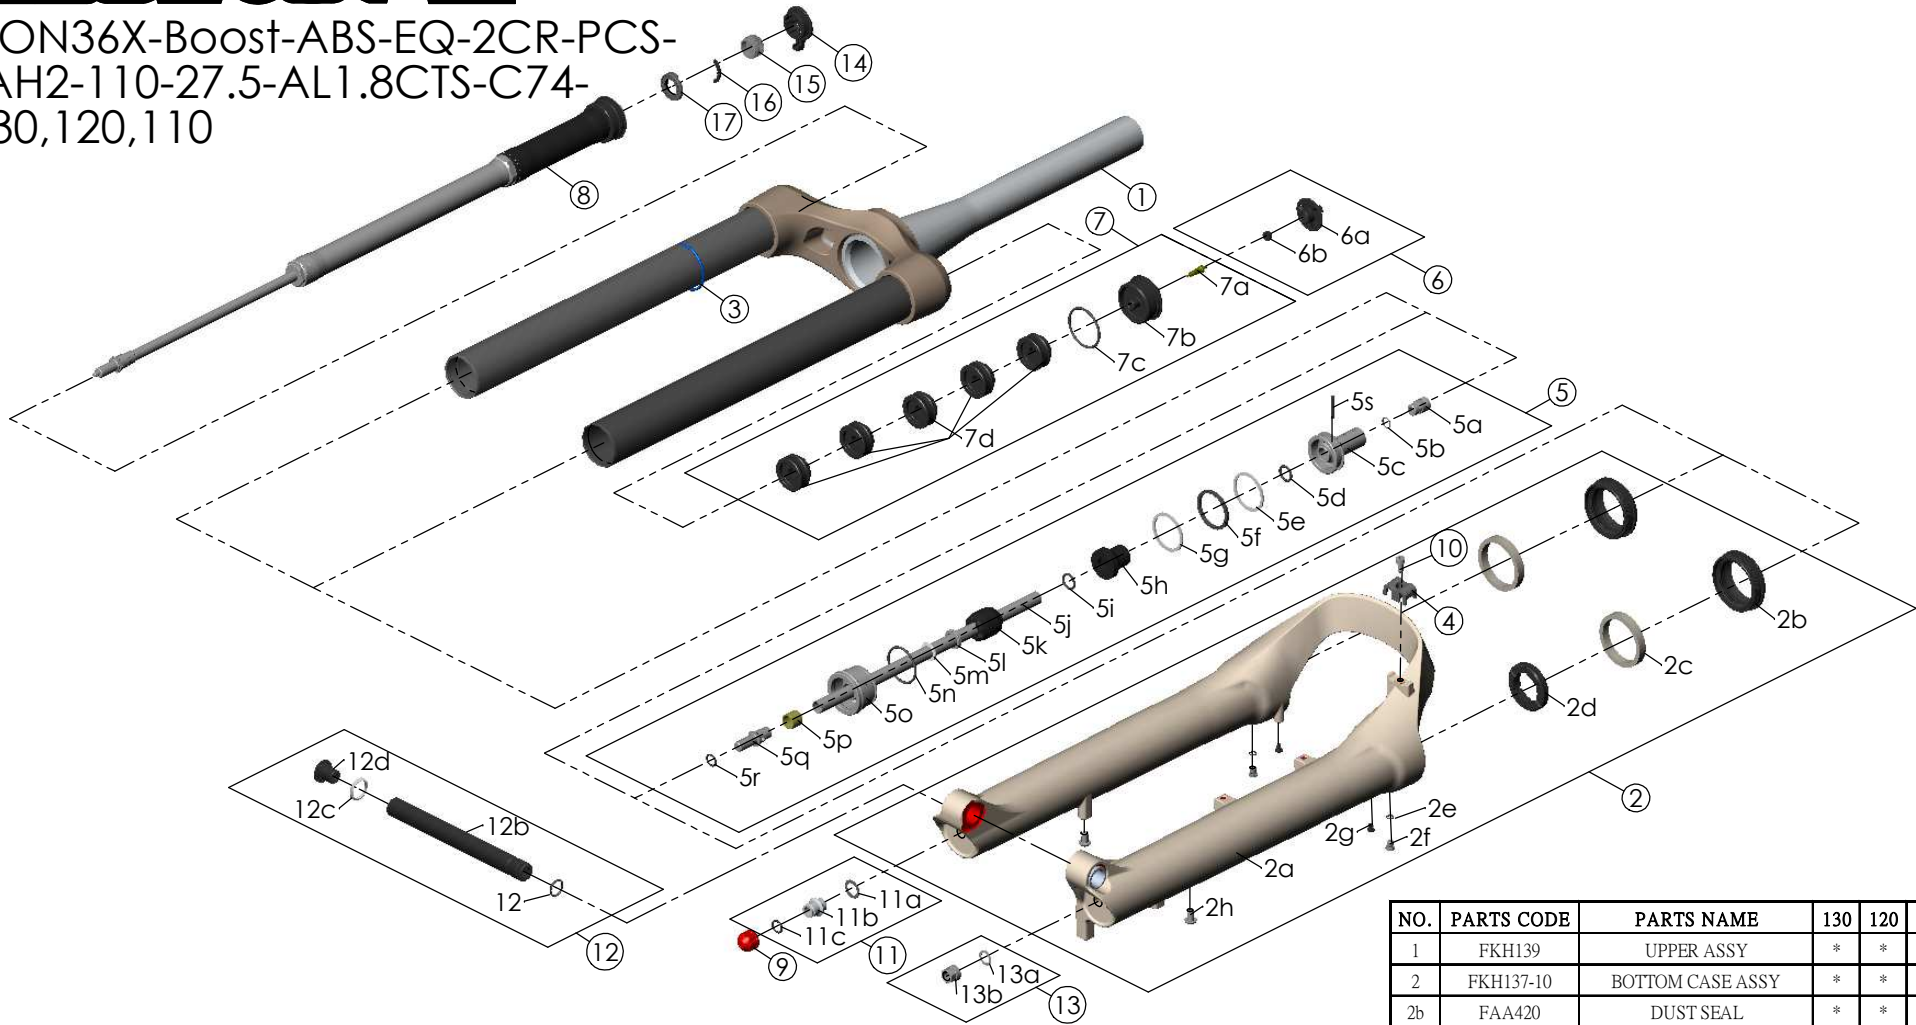

SF25AION36X-Boost-ABS-EQ-2CR-PCS-  
DS-15AH2-110-27.5-AL1.8CTS-C74-  
O44-130,120,110

NO.	PARTS CODE	PARTS NAME	130	120	110	QT
11	FKE436	FIXING NUT SET	*	*	*	1
12	FKA117-00	15AH2-110 AXLE SET	*	*	*	1
13	FKA063-03	FIXING NUT SET	*	*	*	1
14	FKE590-01	2CR KNOB ASSY	*	*	*	1
15	FEE256-10	ADJUST CORE	*	*	*	1
16	FEE258	ADJUST CLICK	*	*	*	1
17	FEE257	CLICK HOLDER	*	*	*	1

NO.	PARTS CODE	PARTS NAME	130	120	110	QT
6	FKE595	VALVE CAP ASSY	*	*	*	1
	FKE594-32		*			1
7	FKE594-42	AIR CAP ASSY		*		1
	FKE594-52				*	1
	FEG270	VOLUME REDUCER	*			8
7d	FEG270			*		9
	FEG270				*	10
	FUN171-75	2CR-PCS UNIT	*	*	*	1
8	FUN171-75	2CR-PCS UNIT	*	*	*	1
9	FEG201	REBOUND KNOB	*	*	*	1
10	FSB513	GUIDE FIXING BOLT	*	*	*	1

NO.	PARTS CODE	PARTS NAME	130	120	110	QT
1	FKH139	UPPER ASSY	*	*	*	1
2	FKH137-10	BOTTOM CASE ASSY	*	*	*	1
2b	FAA420	DUST SEAL	*	*	*	2
2c	FAA421-10	OIL WIPER	*	*	*	2
2d	FEP233-20	BOTTOM BUMPER	*	*	*	1
2e	FAA270	O RING	*	*	*	2
2f	FSB188	SEAL SCREW	*	*	*	2
2g	FAA200-10	MOUNT CAP	*	*	*	2
2h	FSB203	FIXING BOLT	*	*	*	2
3	FEG397-40	O RING	*	*	*	1
4	FEG519	CABLE CLIP	*	*	*	1
5	FKE587-02	SUPPORT TUBE ASSY-130	*			1
	FKE587-12	SUPPORT TUBE ASSY-120		*		1
	FKE587-22	SUPPORT TUBE ASSY-110			*	1