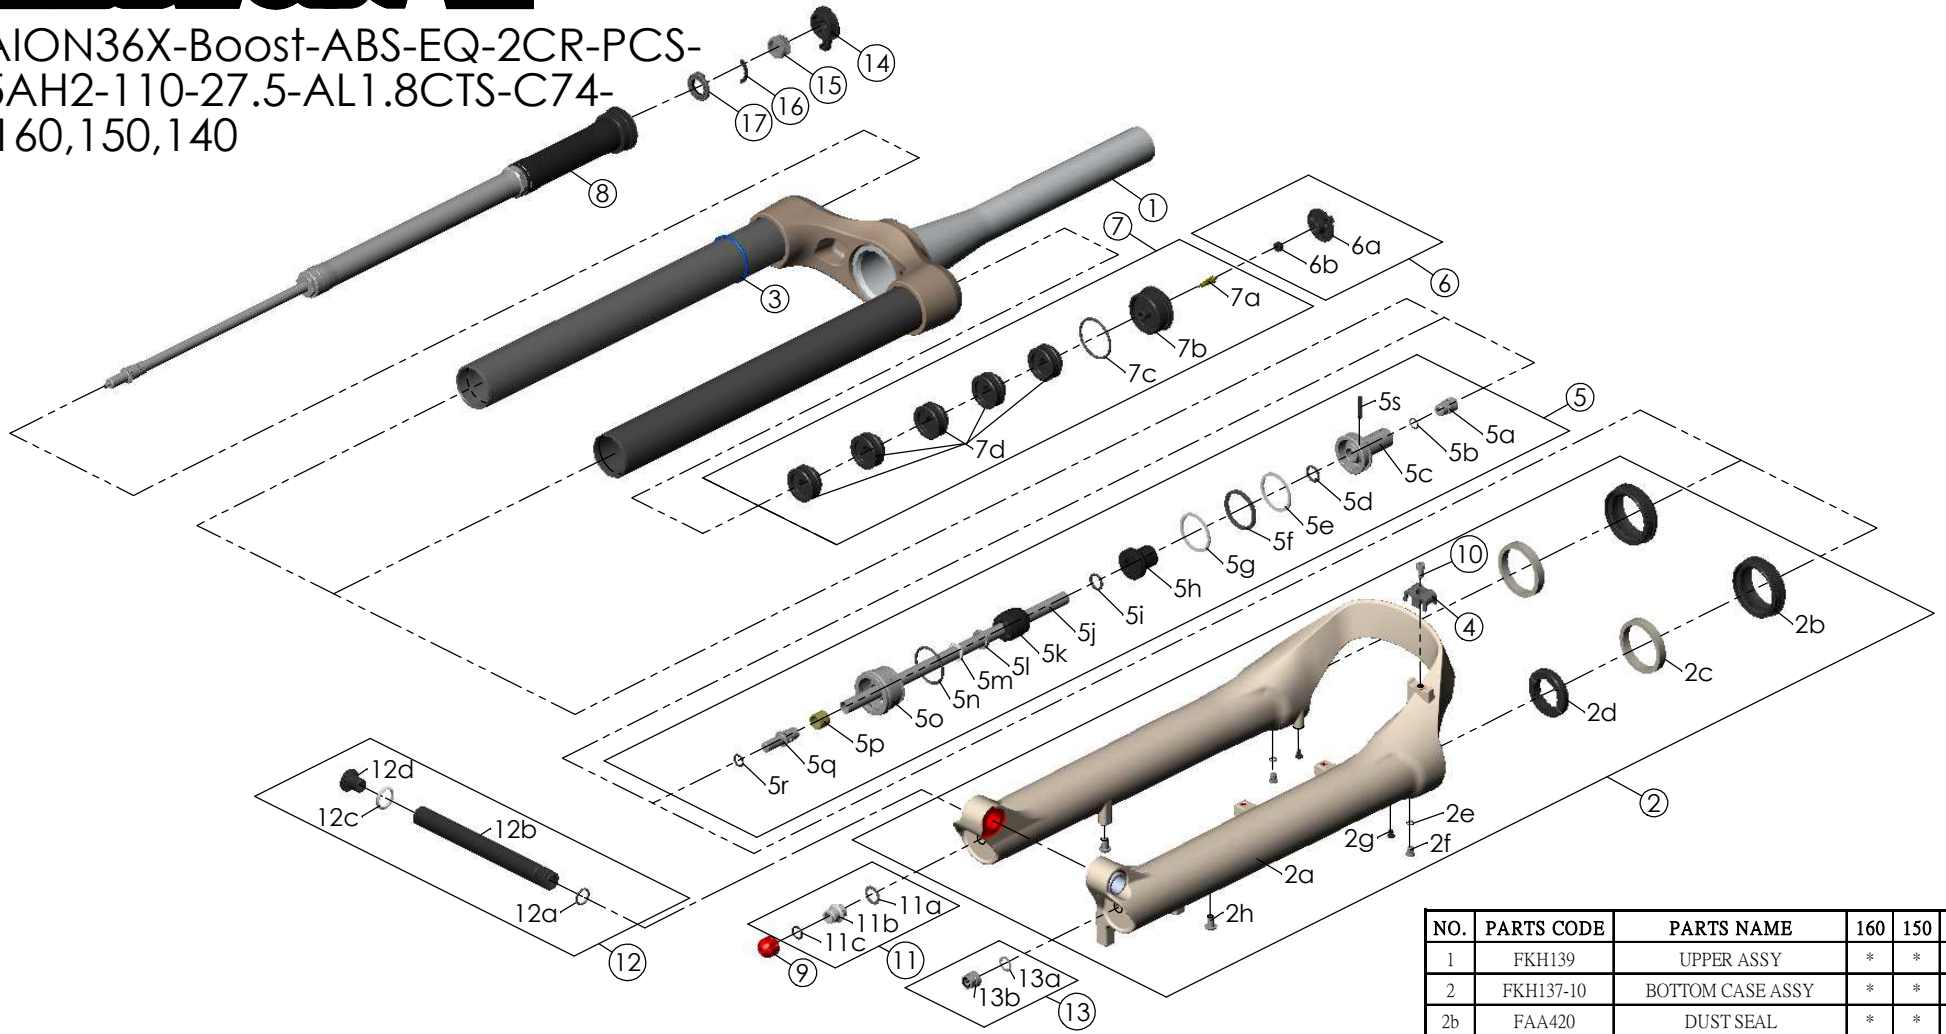

SF25AION36X-Boost-ABS-EQ-2CR-PCS-
DS-15AH2-110-27.5-AL1.8CTS-C74-
O44-160,150,140

Date	2023.07.25	Version	0
Amended			

NO.	PARTS CODE	PARTS NAME	160	150	140	QT
11	FKE436	FIXING NUT SET	*	*	*	1
12	FKA117-00	15AH2-110 AXLE SET	*	*	*	1
13	FKA063-03	FIXING NUT SET	*	*	*	1
14	FKE590-01	2CR KNOB ASSY	*	*	*	1
15	FEE256-10	ADJUST CORE	*	*	*	1
16	FEE258	ADJUST CLICK	*	*	*	1
17	FEE257	CLICK HOLDER	*	*	*	1

NO.	PARTS CODE	PARTS NAME	160	150	140	QT
6	FKE595	VALVE CAP ASSY	*	*	*	1
7	FKE594-02	AIR CAP ASSY	*			1
	FKE594-12			*		1
	FKE594-22				*	1
7d	FEG270	VOLUME REDUCER	*			5
	FEG270			*		6
	FEG270				*	7
8	FUN171-75	2CR-PCS UNIT	*	*	*	1
9	FEG201	REBOUND KNOB	*	*	*	1
10	FSB513	GUIDE FIXING BOLT	*	*	*	1

NO.	PARTS CODE	PARTS NAME	160	150	140	QT
1	FKH139	UPPER ASSY	*	*	*	1
2	FKH137-10	BOTTOM CASE ASSY	*	*	*	1
2b	FAA420	DUST SEAL	*	*	*	2
2c	FAA421-10	OIL WIPER	*	*	*	2
2d	FEP233-20	BOTTOM BUMPER	*	*	*	1
2e	FAA270	O RING	*	*	*	2
2f	FSB188	SEAL SCREW	*	*	*	2
2g	FAA200-10	MOUNT CAP	*	*	*	2
2h	FSB203	FIXING BOLT	*	*	*	2
3	FEG397-40	O RING	*	*	*	1
4	FEG519	CABLE CLIP	*	*	*	1
5	FKE587-01	SUPPORT TUBE ASSY-160	*			1
	FKE587-11	SUPPORT TUBE ASSY-150		*		1
	FKE587-21	SUPPORT TUBE ASSY-140			*	1