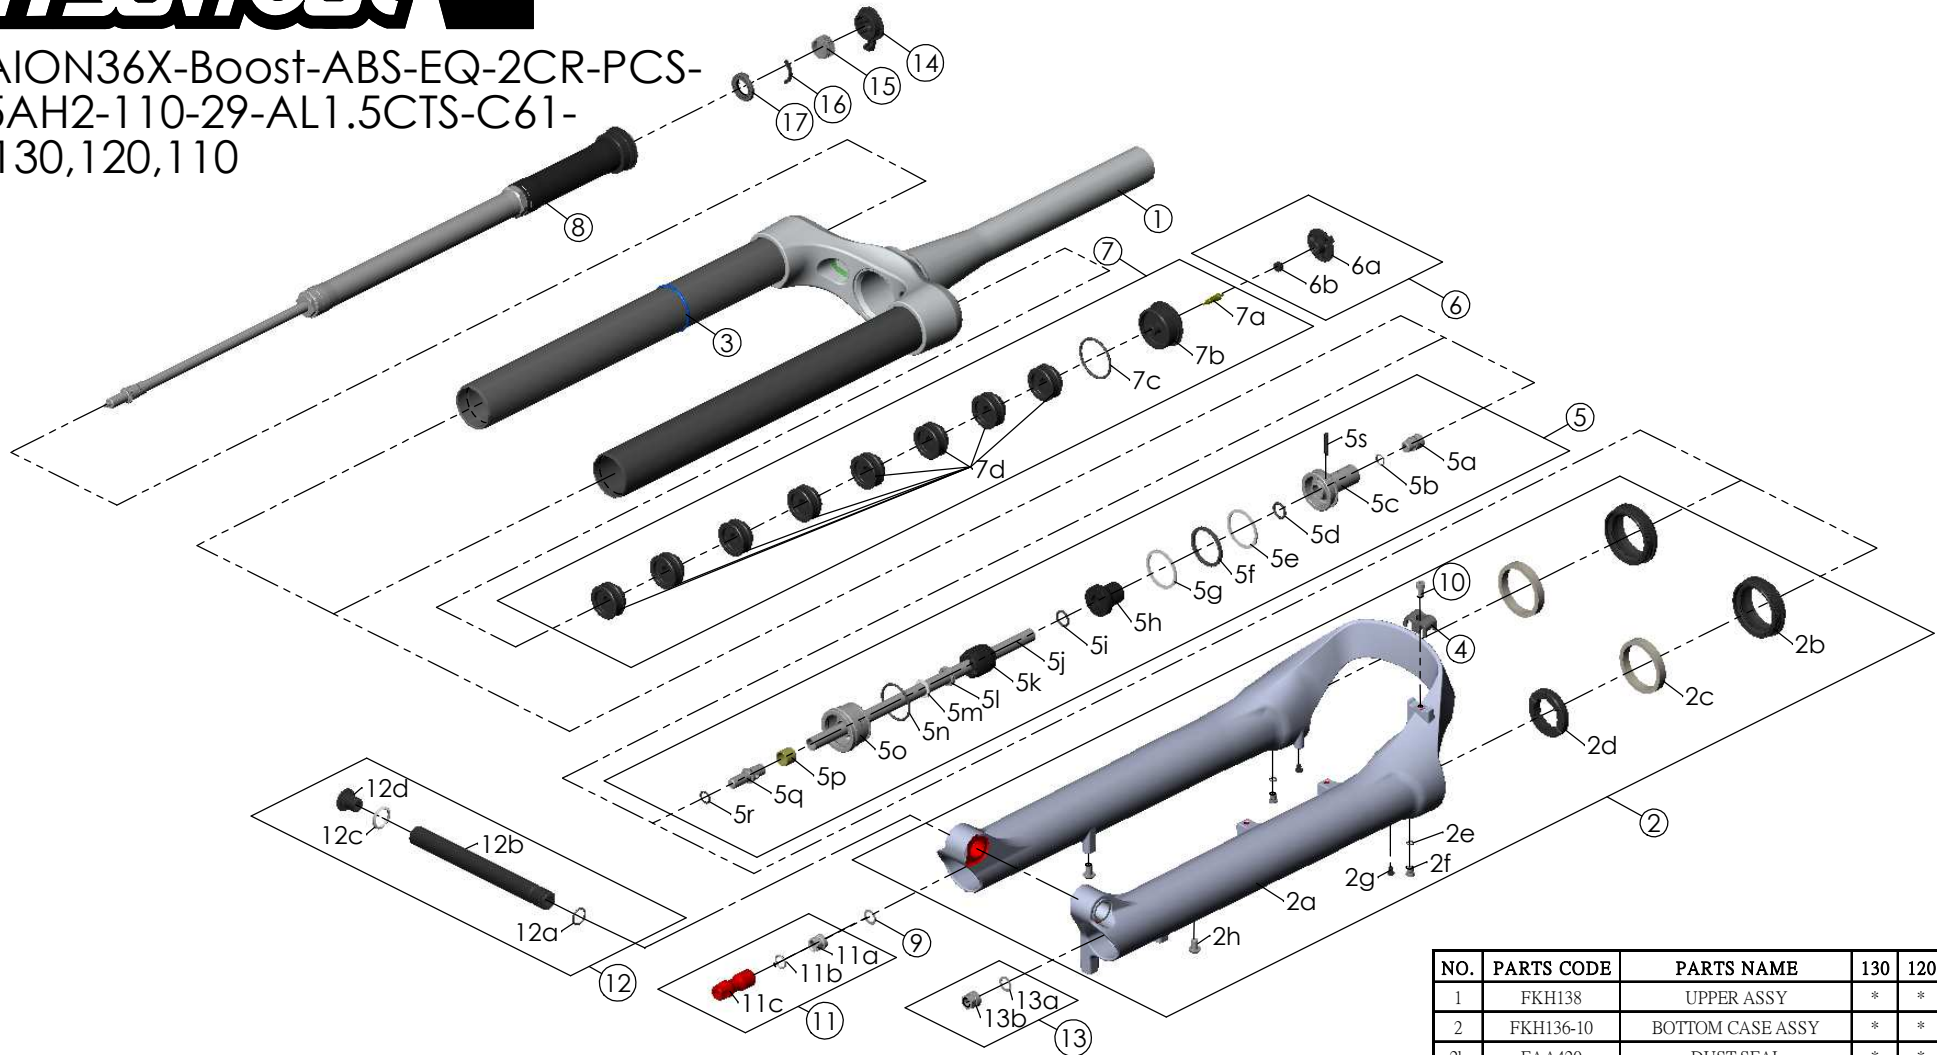

SF25AION36X-Boost-ABS-EQ-2CR-PCS-
DS-15AH2-110-29-AL1.5CTS-C61-
O44-130,120,110

Date	2023.07.25	Version	0
Amended			

NO.	PARTS CODE	PARTS NAME	130	120	110	QT
11	FKE583	REBOUND KNOB ASSY	*	*	*	1
12	FKA117-00	15AH2-110 AXLE SET	*	*	*	1
13	FKA063-03	FIXING NUT SET	*	*	*	1
14	FKE590-01	2CR KNOB ASSY	*	*	*	1
15	FEE256-10	ADJUST CORE	*	*	*	1
16	FEE258	ADJUST CLICK	*	*	*	1
17	FEE257	CLICK HOLDER	*	*	*	1

NO.	PARTS CODE	PARTS NAME	130	120	110	QT
6	FKE595	VALVE CAP ASSY	*	*	*	1
7	FKE594-32	AIR CAP ASSY	*			1
	FKE594-42			*		1
	FKE594-52				*	1
7d	FEF270	VOLUME REDUCER	*			8
	FEF270			*		9
	FEF270				*	10
8	FUN171-75	2CR-PCS UNIT	*	*	*	1
9	CSS014	WASHER	*	*	*	1
10	FSB513	GUIDE FIXING BOLT	*	*	*	1

NO.	PARTS CODE	PARTS NAME	130	120	110	QT
1	FKH138	UPPER ASSY	*	*	*	1
2	FKH136-10	BOTTOM CASE ASSY	*	*	*	1
2b	FAA420	DUST SEAL	*	*	*	2
2c	FAA421-10	OIL WIPER	*	*	*	2
2d	FEP233-20	BOTTOM BUMPER	*	*	*	1
2e	FAA270	O RING	*	*	*	2
2f	FSB188	SEAL SCREW	*	*	*	2
2g	FAA200-10	MOUNT CAP	*	*	*	2
2h	FSB203	FIXING BOLT	*	*	*	2
3	FEF397-40	O RING	*	*	*	1
4	FEF519	CABLE CLIP	*	*	*	1
5	FKE587-02	SUPPORT TUBE ASSY-130	*			1
	FKE587-12	SUPPORT TUBE ASSY-120		*		1
	FKE587-22	SUPPORT TUBE ASSY-110			*	1