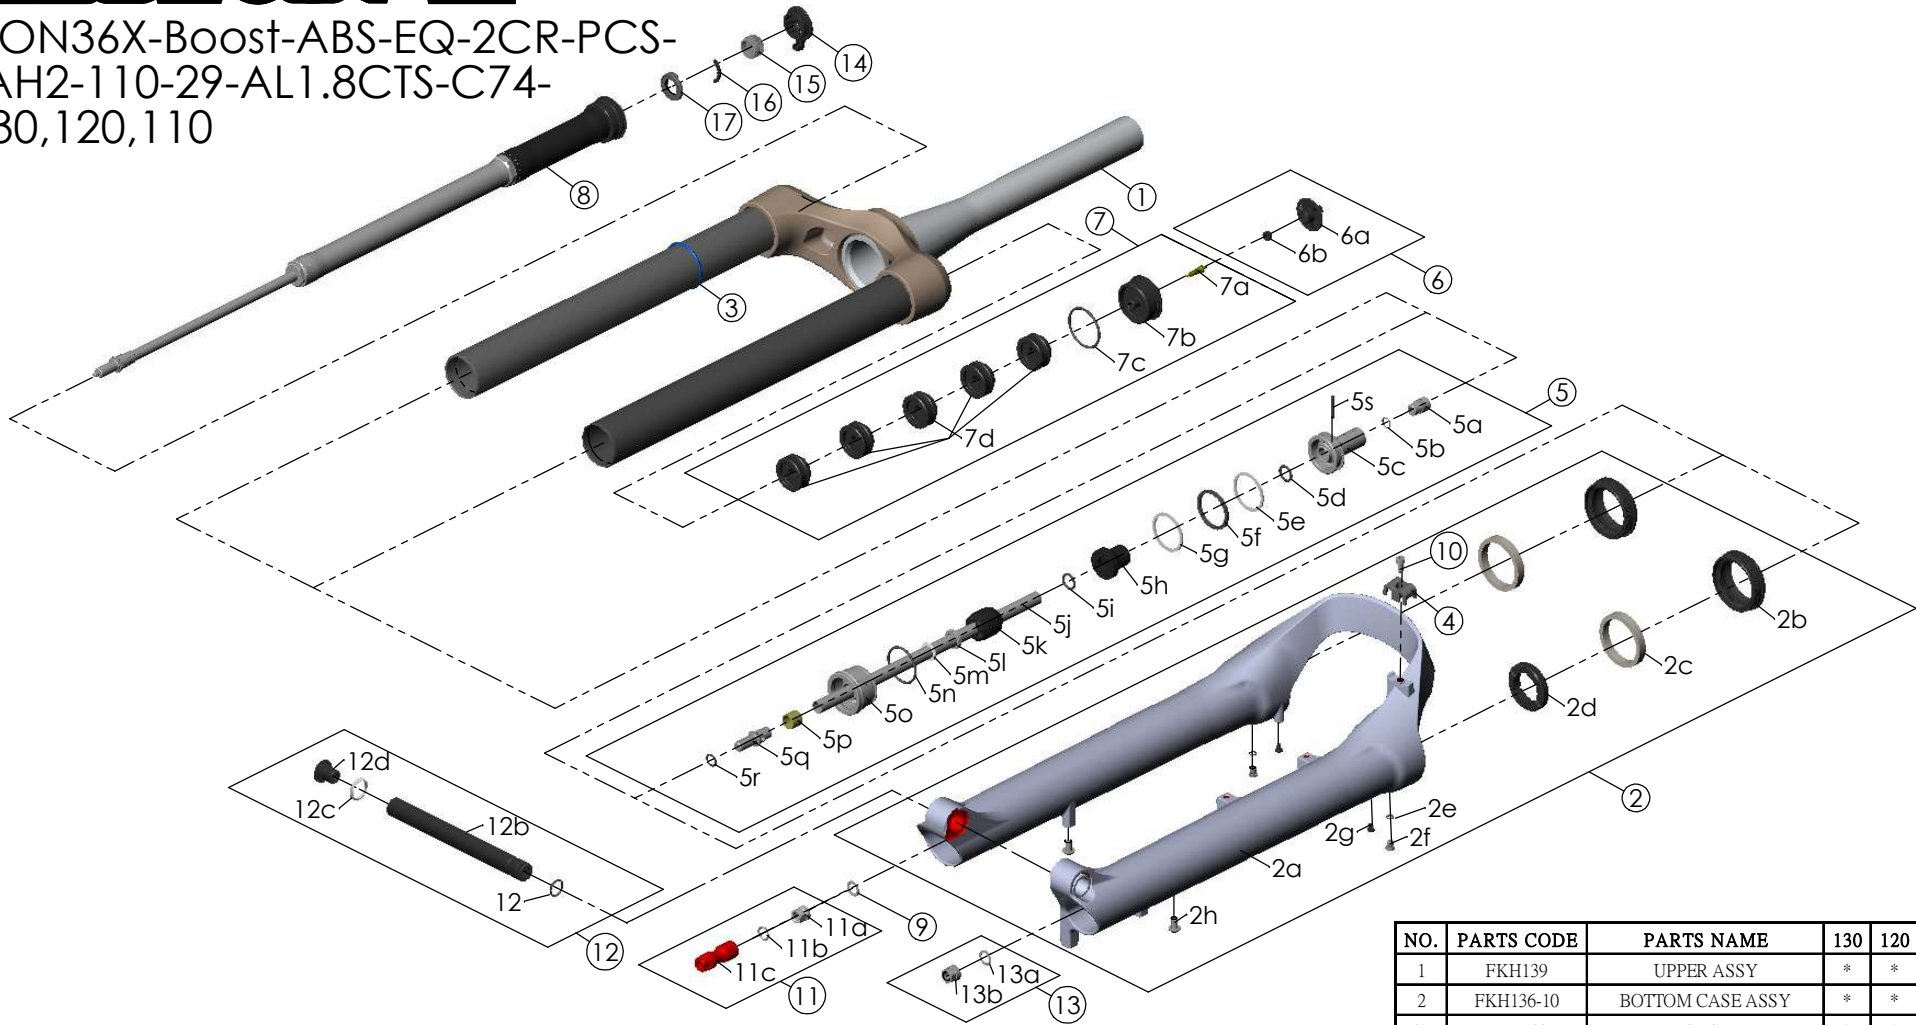

SF25AION36X-Boost-ABS-EQ-2CR-PCS-  
DS-15AH2-110-29-AL1.8CTS-C74-  
O44-130,120,110

| NO. | PARTS CODE | PARTS NAME         | 130 | 120 | 110 | QT |
|-----|------------|--------------------|-----|-----|-----|----|
| 11  | FKE583     | REBOUND KNOB ASSY  | *   | *   | *   | 1  |
| 12  | FKA117-00  | 15AH2-110 AXLE SET | *   | *   | *   | 1  |
| 13  | FKA063-03  | FIXING NUT SET     | *   | *   | *   | 1  |
| 14  | FKE590-01  | 2CR KNOB ASSY      | *   | *   | *   | 1  |
| 15  | FEE256-10  | ADJUST CORE        | *   | *   | *   | 1  |
| 16  | FEE258     | ADJUST CLICK       | *   | *   | *   | 1  |
| 17  | FEE257     | CLICK HOLDER       | *   | *   | *   | 1  |

| NO. | PARTS CODE | PARTS NAME        | 130 | 120 | 110 | QT |
|-----|------------|-------------------|-----|-----|-----|----|
| 6   | FKE595     | VALVE CAP ASSY    | *   | *   | *   | 1  |
| 7   | FKE594-32  | AIR CAP ASSY      | *   |     |     | 1  |
|     | FKE594-42  |                   |     | *   |     | 1  |
|     | FKE594-52  |                   |     |     | *   | 1  |
| 7d  | FEG270     | VOLUME REDUCER    | *   |     |     | 8  |
|     | FEG270     |                   |     | *   |     | 9  |
|     | FEG270     |                   |     |     | *   | 10 |
| 8   | FUN171-75  | 2CR-PCS UNIT      | *   | *   | *   | 1  |
| 9   | CSS014     | WASHER            | *   | *   | *   | 1  |
| 10  | FSB513     | GUIDE FIXING BOLT | *   | *   | *   | 1  |