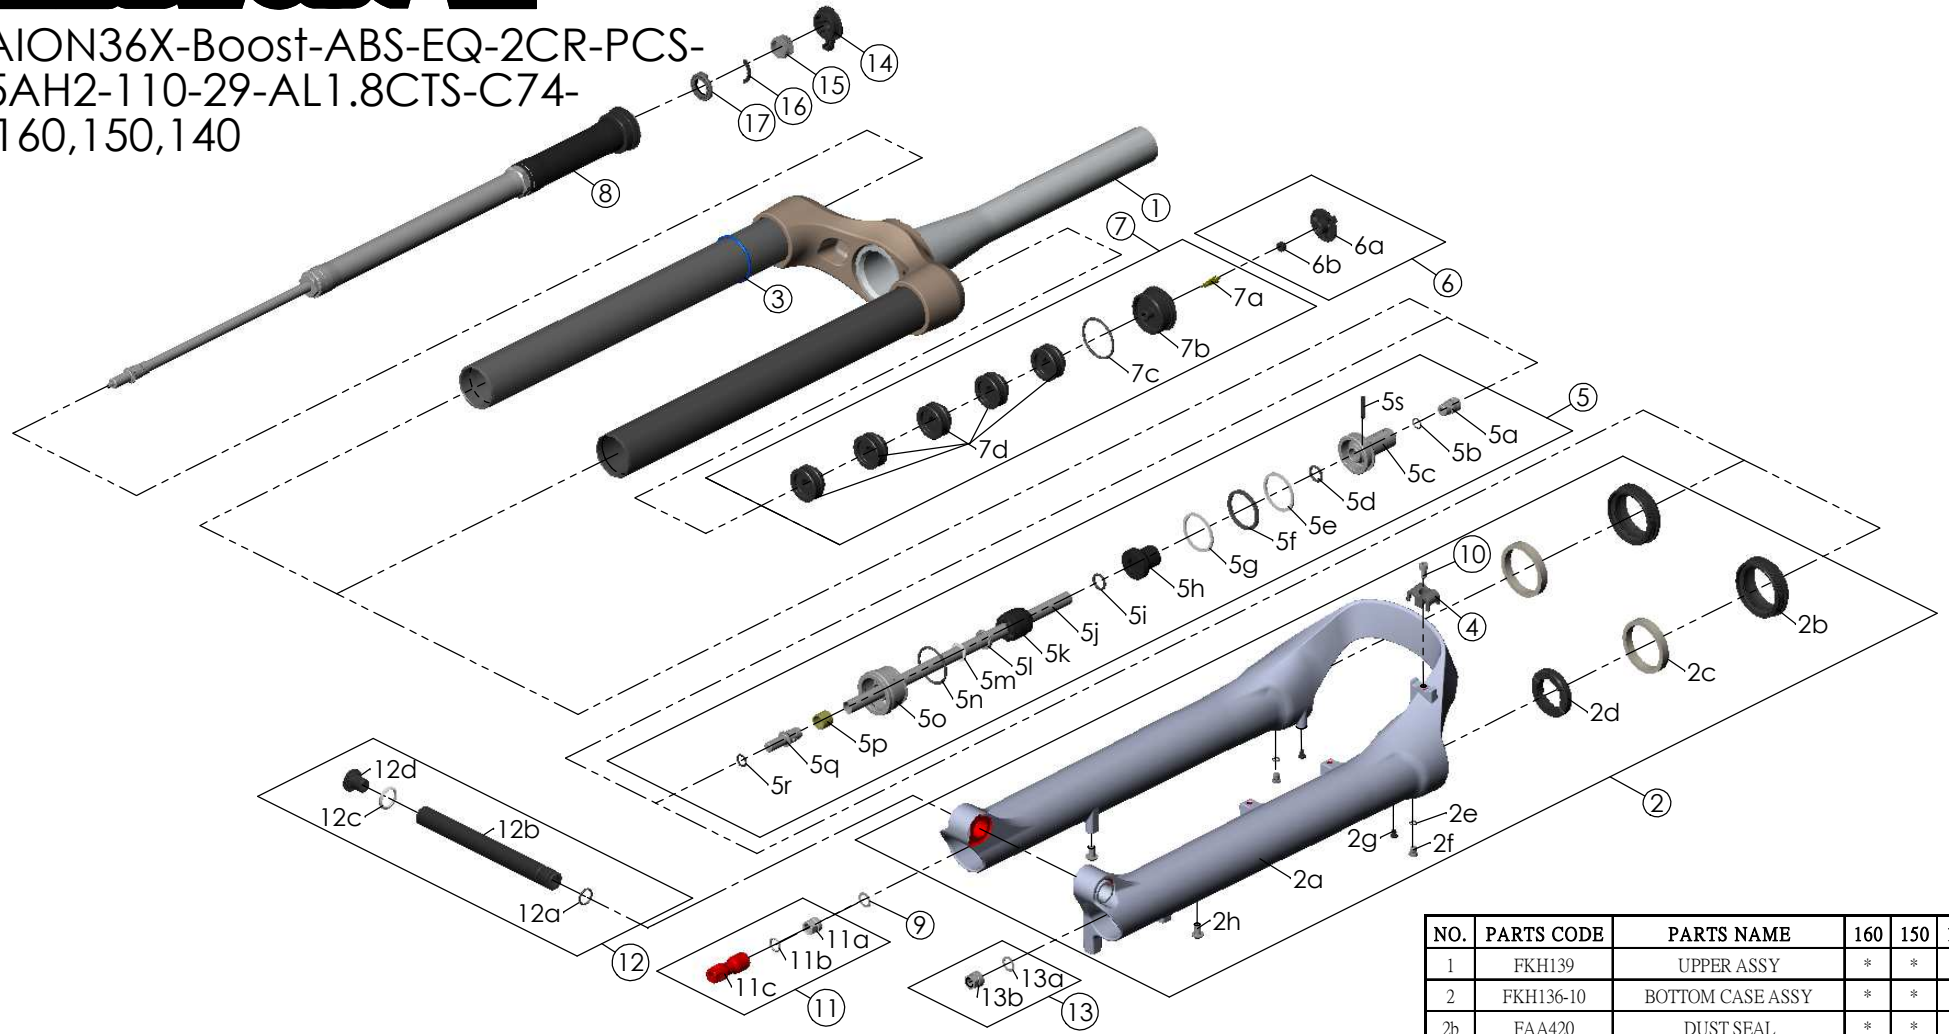

SF25AION36X-Boost-ABS-EQ-2CR-PCS-
DS-15AH2-110-29-AL1.8CTS-C74-
O44-160,150,140

Date	2023.07.25	Version	0
Amended			

NO.	PARTS CODE	PARTS NAME	160	150	140	QT
11	FKE583	REBOUND KNOB ASSY	*	*	*	1
12	FKA117-00	15AH2-110 AXLE SET	*	*	*	1
13	FKA063-03	FIXING NUT SET	*	*	*	1
14	FKE590-01	2CR KNOB ASSY	*	*	*	1
15	FEE256-10	ADJUST CORE	*	*	*	1
16	FEE258	ADJUST CLICK	*	*	*	1
17	FEE257	CLICK HOLDER	*	*	*	1

NO.	PARTS CODE	PARTS NAME	160	150	140	QT
6	FKE595	VALVE CAP ASSY	*	*	*	1
7	FKE594-02	AIR CAP ASSY	*			1
	FKE594-12			*		1
	FKE594-22				*	1
7d	FEG270	VOLUME REDUCER	*			5
	FEG270			*		6
	FEG270				*	7
8	FUN171-75	2CR-PCS UNIT	*	*	*	1
9	CSS014	WASHER	*	*	*	1
10	FSB513	GUIDE FIXING BOLT	*	*	*	1

NO.	PARTS CODE	PARTS NAME	160	150	140	QT
1	FKH139	UPPER ASSY	*	*	*	1
2	FKH136-10	BOTTOM CASE ASSY	*	*	*	1
2b	FAA420	DUST SEAL	*	*	*	2
2c	FAA421-10	OIL WIPER	*	*	*	2
2d	FEP233-20	BOTTOM BUMPER	*	*	*	1
2e	FAA270	O RING	*	*	*	2
2f	FSB188	SEAL SCREW	*	*	*	2
2g	FAA200-10	MOUNT CAP	*	*	*	2
2h	FSB203	FIXING BOLT	*	*	*	2
3	FEG397-40	O RING	*	*	*	1
4	FEG519	CABLE CLIP	*	*	*	1
5	FKE587-01	SUPPORT TUBE ASSY-160	*			1
	FKE587-11	SUPPORT TUBE ASSY-150		*		1
	FKE587-21	SUPPORT TUBE ASSY-140			*	1