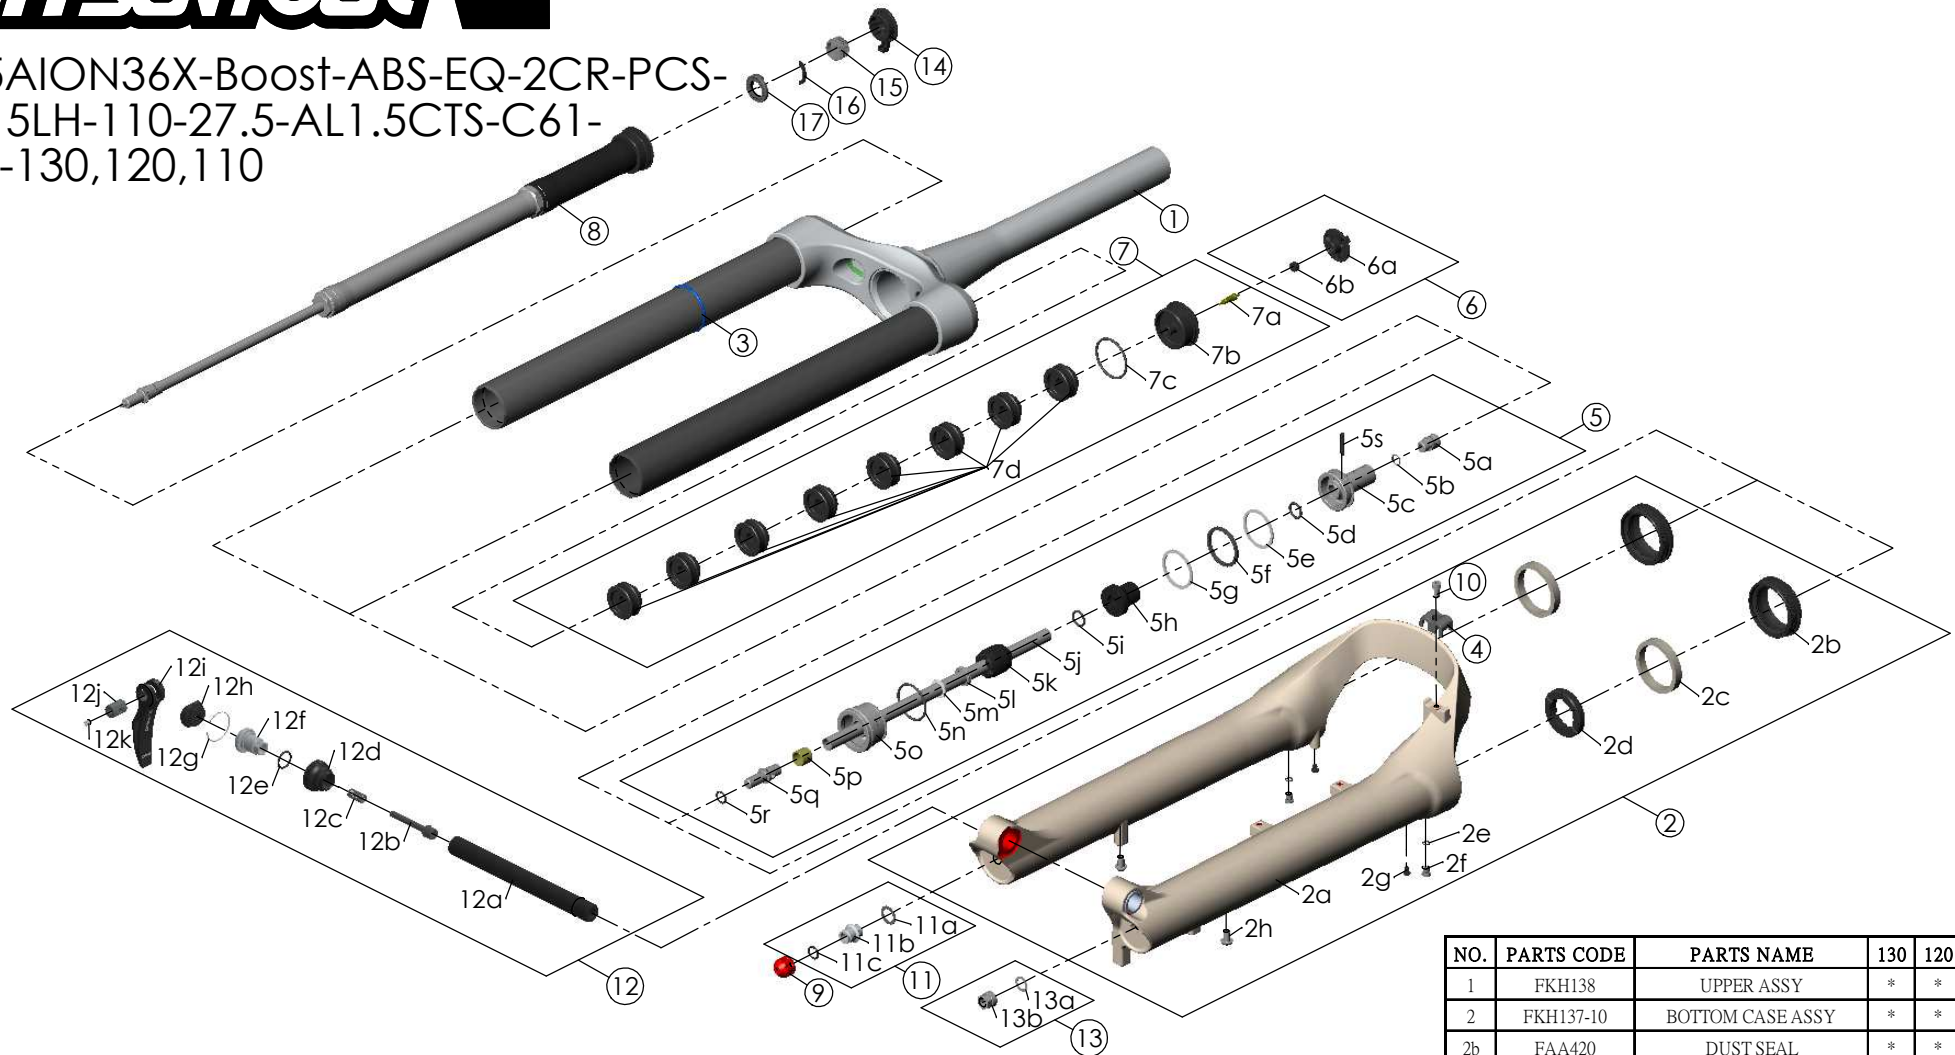

SF25AION36X-Boost-ABS-EQ-2CR-PCS-
DS-15LH-110-27.5-AL1.5CTS-C61-
O44-130,120,110

NO.	PARTS CODE	PARTS NAME	130	120	110	QT
11	FKE436	FIXING NUT SET	*	*	*	1
12	FKA116-02	15LH-110 AXLE SET	*	*	*	1
13	FKA063-03	FIXING NUT SET	*	*	*	1
14	FKE590-01	2CR KNOB ASSY	*	*	*	1
15	FEE256-10	ADJUST CORE	*	*	*	1
16	FEE258	ADJUST CLICK	*	*	*	1
17	FEE257	CLICK HOLDER	*	*	*	1

NO.	PARTS CODE	PARTS NAME	130	120	110	QT
6	FKE595	VALVE CAP ASSY	*	*	*	1
7	FKE594-32	AIR CAP ASSY	*	*	*	1
	FKE594-42		*	*	*	1
	FKE594-52		*	*	*	1
7d	FEG270	VOLUME REDUCER	*	*	*	8
	FEG270		*	*	*	9
	FEG270		*	*	*	10
8	FUN171-75	2CR-PCS UNIT	*	*	*	1
9	FEG201	REBOUND KNOB	*	*	*	1
10	FSB513	GUIDE FIXING BOLT	*	*	*	1

NO.	PARTS CODE	PARTS NAME	130	120	110	QT
1	FKH138	UPPER ASSY	*	*	*	1
2	FKH137-10	BOTTOM CASE ASSY	*	*	*	1
2b	FAA420	DUST SEAL	*	*	*	2
2c	FAA421-10	OIL WIPER	*	*	*	2
2d	FEP233-20	BOTTOM BUMPER	*	*	*	1
2e	FAA270	O RING	*	*	*	2
2f	FSB188	SEAL SCREW	*	*	*	2
2g	FAA200-10	MOUNT CAP	*	*	*	2
2h	FSB203	FIXING BOLT	*	*	*	2
3	FEG397-40	O RING	*	*	*	1
4	FEG519	CABLE CLIP	*	*	*	1
5	FKE587-02	SUPPORT TUBE ASSY-130	*	*	*	1
	FKE587-12	SUPPORT TUBE ASSY-120	*	*	*	1
	FKE587-22	SUPPORT TUBE ASSY-110	*	*	*	1