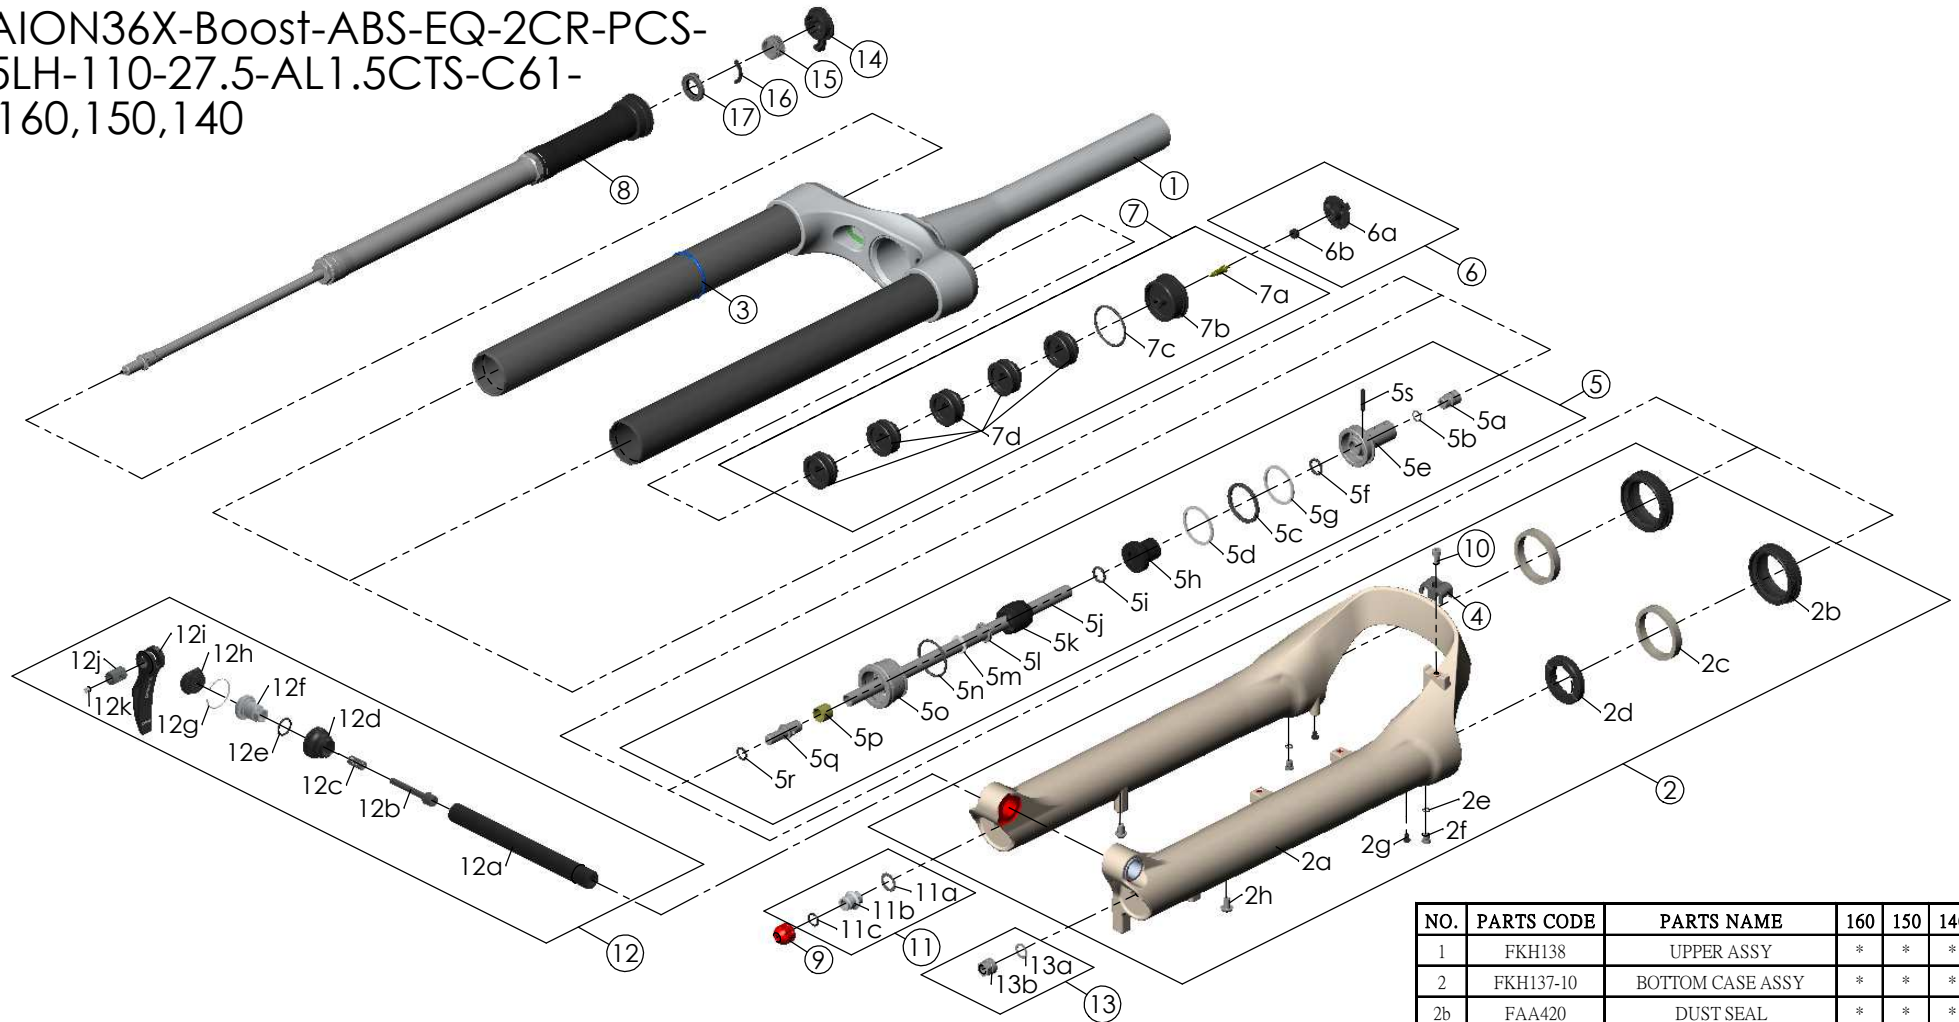

SF25AION36X-Boost-ABS-EQ-2CR-PCS-  
DS-15LH-110-27.5-AL1.5CTS-C61-  
O44-160,150,140

Date	2023.07.25	Version	0
Amended			

NO.	PARTS CODE	PARTS NAME	160	150	140	QT
11	FKE436	FIXING NUT SET	*	*	*	1
12	FKA116-02	15LH-110 AXLE SET	*	*	*	1
13	FKA063-03	FIXING NUT SET	*	*	*	1
14	FKE590-01	2CR KNOB ASSY	*	*	*	1
15	FEE256-10	ADJUST CORE	*	*	*	1
16	FEE258	ADJUST CLICK	*	*	*	1
17	FEE257	CLICK HOLDER	*	*	*	1

NO.	PARTS CODE	PARTS NAME	160	150	140	QT
6	FKE595	VALVE CAP ASSY	*	*	*	1
7	FKE594-02	AIR CAP ASSY	*			1
	FKE594-12			*		1
	FKE594-22				*	1
7d	FEG270	VOLUME REDUCER	*			5
	FEG270			*		6
	FEG270				*	7
8	FUN171-75	2CR-PCS UNIT	*	*	*	1
9	FEG201	REBOUND KNOB	*	*	*	1
10	FSB513	GUIDE FIXING BOLT	*	*	*	1

NO.	PARTS CODE	PARTS NAME	160	150	140	QT
1	FKH138	UPPER ASSY	*	*	*	1
2	FKH137-10	BOTTOM CASE ASSY	*	*	*	1
2b	FAA420	DUST SEAL	*	*	*	2
2c	FAA421-10	OIL WIPER	*	*	*	2
2d	FEP233-20	BOTTOM BUMPER	*	*	*	1
2e	FAA270	O RING	*	*	*	2
2f	FSB188	SEAL SCREW	*	*	*	2
2g	FAA200-10	MOUNT CAP	*	*	*	2
2h	FSB203	FIXING BOLT	*	*	*	2
3	FAA397-40	O RING	*	*	*	1
4	FEG519	CABLE CLIP	*	*	*	1
5	FKE587-01	SUPPORT TUBE ASSY-160	*			1
	FKE587-11	SUPPORT TUBE ASSY-150		*		1
	FKE587-21	SUPPORT TUBE ASSY-140			*	1