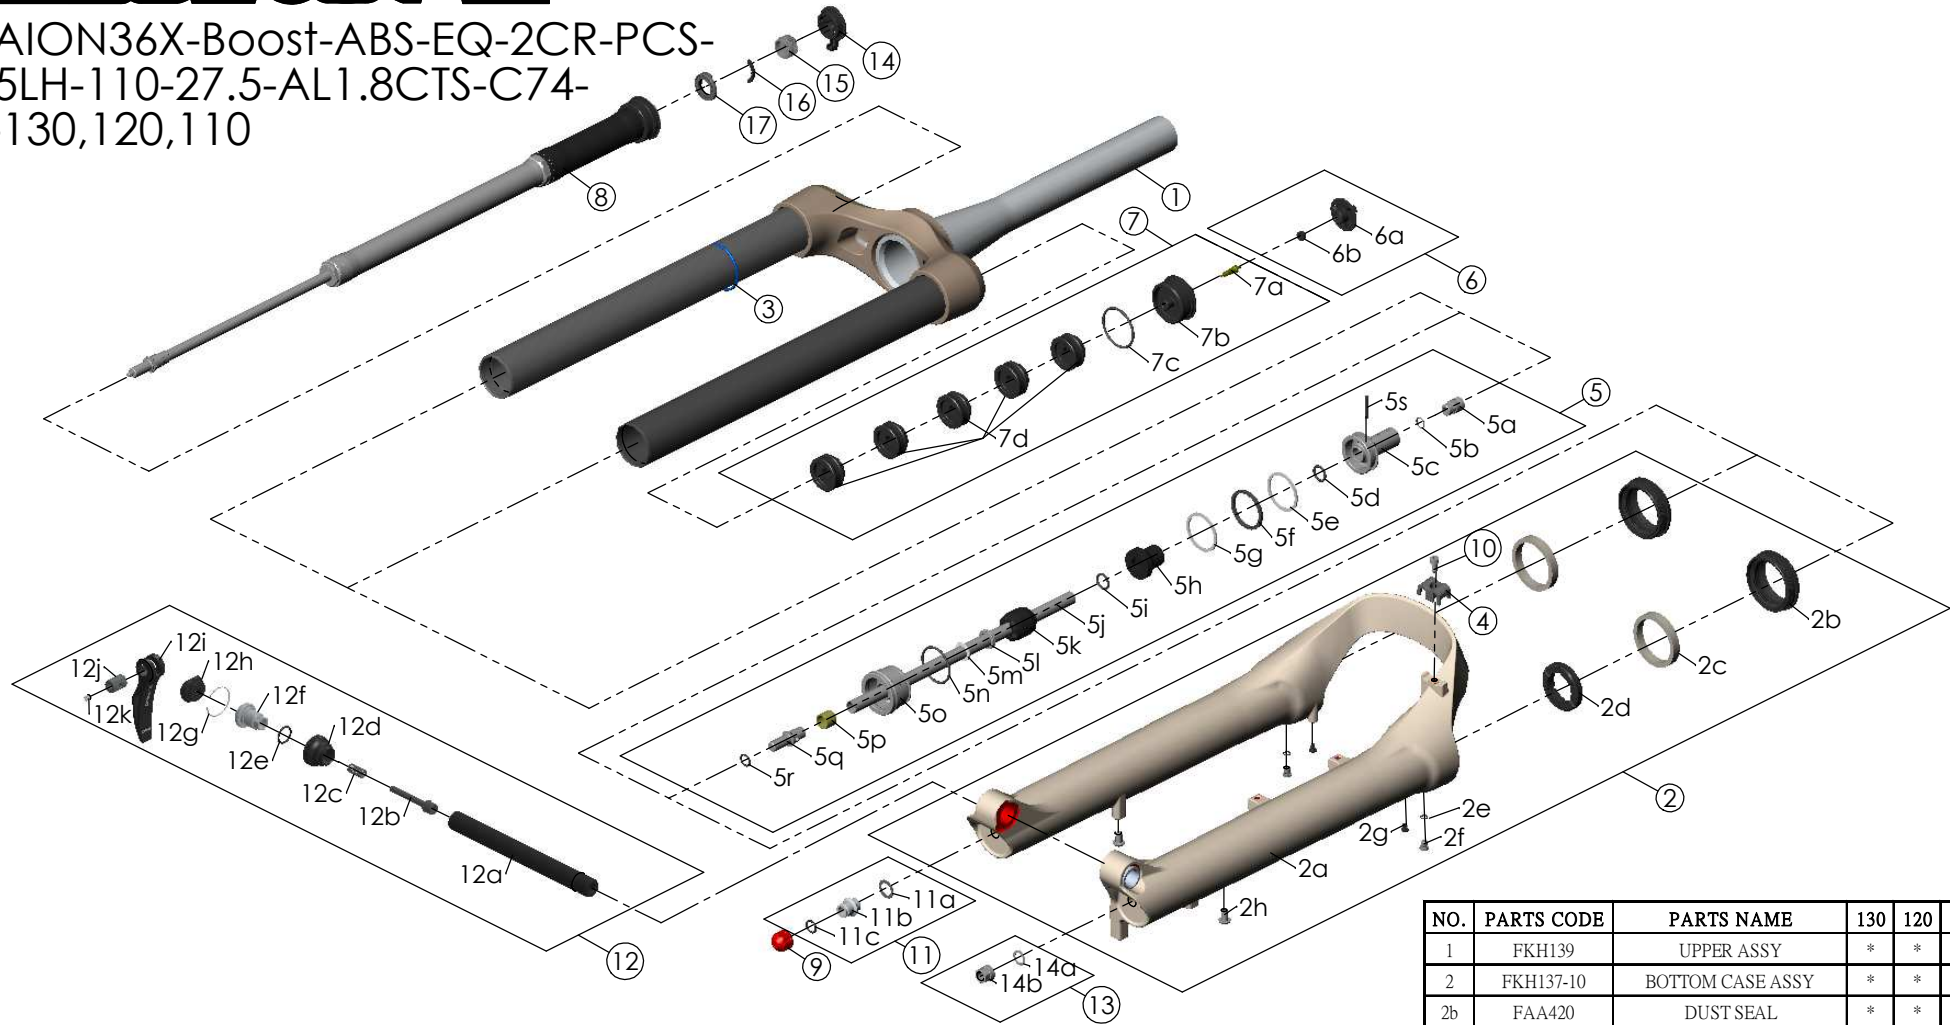

SF25AION36X-Boost-ABS-EQ-2CR-PCS-
DS-15LH-110-27.5-AL1.8CTS-C74-
O44-130,120,110

NO.	PARTS CODE	PARTS NAME	130	120	110	QT
11	FKE436	FIXING NUT SET	*	*	*	1
12	FKA116-02	15LH-110 AXLE SET	*	*	*	1
13	FKA063-03	FIXING NUT SET	*	*	*	1
14	FKE590-01	2CR KNOB ASSY	*	*	*	1
15	FEE256-10	ADJUST CORE	*	*	*	1
16	FEE258	ADJUST CLICK	*	*	*	1
17	FEE257	CLICK HOLDER	*	*	*	1

NO.	PARTS CODE	PARTS NAME	130	120	110	QT
6	FKE595	VALVE CAP ASSY	*	*	*	1
	FKE594-32		*			1
7	FKE594-42	AIR CAP ASSY	*			1
	FKE594-52				*	1
	FEG270	VOLUME REDUCER		*		9
7d	FEG270				*	10
	FEG270				*	10
8	FUN171-75	2CR-PCS UNIT	*	*	*	1
9	FEG201	REBOUND KNOB	*	*	*	1
10	FSB513	GUIDE FIXING BOLT	*	*	*	1

NO.	PARTS CODE	PARTS NAME	130	120	110	QT
1	FKH139	UPPER ASSY	*	*	*	1
2	FKH137-10	BOTTOM CASE ASSY	*	*	*	1
2b	FAA420	DUST SEAL	*	*	*	2
2c	FAA421-10	OIL WIPER	*	*	*	2
2d	FEP233-20	BOTTOM BUMPER	*	*	*	1
2e	FAA270	O RING	*	*	*	2
2f	FSB188	SEAL SCREW	*	*	*	2
2g	FAA200-10	MOUNT CAP	*	*	*	2
2h	FSB203	FIXING BOLT	*	*	*	2
3	FEG397-40	O RING	*	*	*	1
4	FEG519	CABLE CLIP	*	*	*	1
5	FKE587-02	SUPPORT TUBE ASSY-130	*			1
	FKE587-12	SUPPORT TUBE ASSY-120		*		1
	FKE587-22	SUPPORT TUBE ASSY-110			*	1