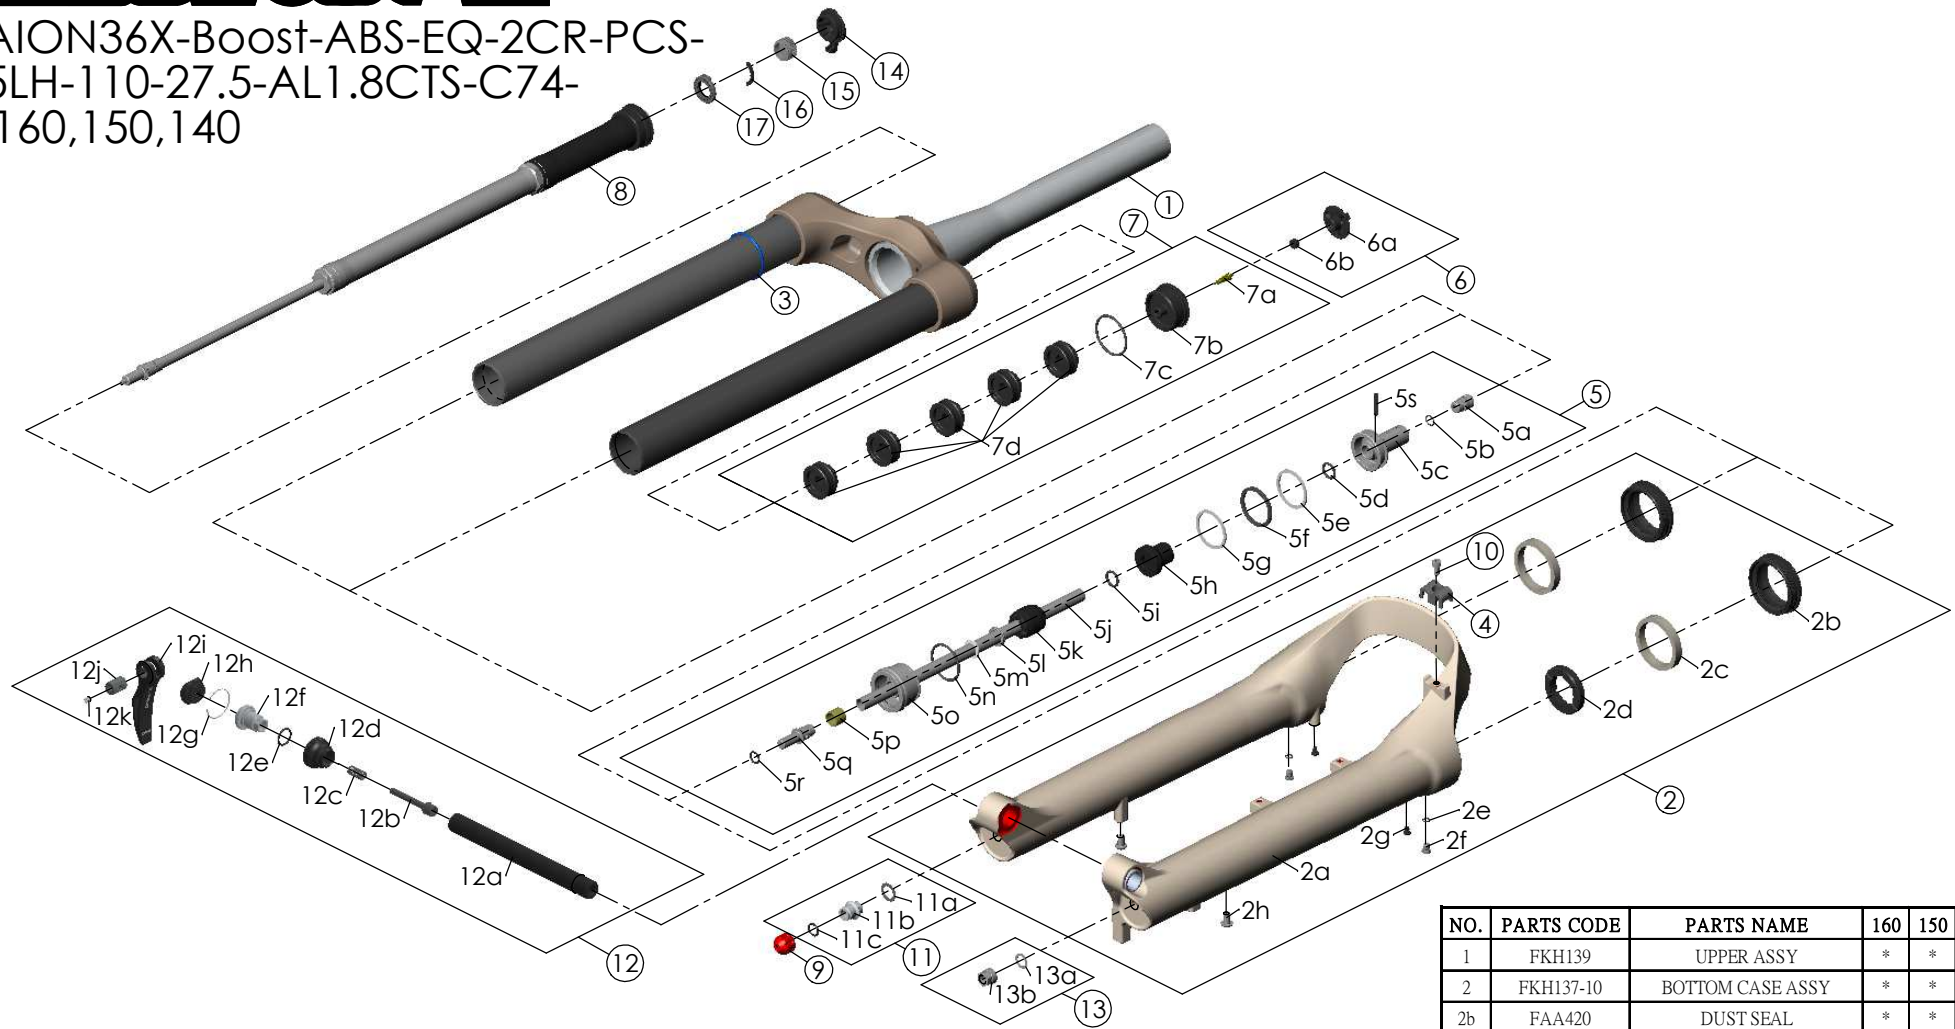

SF25AION36X-Boost-ABS-EQ-2CR-PCS-
DS-15LH-110-27.5-AL1.8CTS-C74-
O44-160,150,140

Date	2023.07.25	Version	0
Amended			

NO.	PARTS CODE	PARTS NAME	160	150	140	QT
11	FKE436	FIXING NUT SET	*	*	*	1
12	FKA116-02	15LH-110 AXLE SET	*	*	*	1
13	FKA063-03	FIXING NUT SET	*	*	*	1
14	FKE590-01	2CR KNOB ASSY	*	*	*	1
15	FEE256-10	ADJUST CORE	*	*	*	1
16	FEE258	ADJUST CLICK	*	*	*	1
17	FEE257	CLICK HOLDER	*	*	*	1

NO.	PARTS CODE	PARTS NAME	160	150	140	QT
6	FKE595	VALVE CAP ASSY	*	*	*	1
7	FKE594-02	AIR CAP ASSY	*			1
	FKE594-12			*		1
	FKE594-22				*	1
7d	FEG270	VOLUME REDUCER	*			5
	FEG270			*		6
	FEG270				*	7
8	FUN171-75	2CR-PCS UNIT	*	*	*	1
9	FEG201	REBOUND KNOB	*	*	*	1
10	FSB513	GUIDE FIXING BOLT	*	*	*	1

NO.	PARTS CODE	PARTS NAME	160	150	140	QT
1	FKH139	UPPER ASSY	*	*	*	1
2	FKH137-10	BOTTOM CASE ASSY	*	*	*	1
2b	FAA420	DUST SEAL	*	*	*	2
2c	FAA421-10	OIL WIPER	*	*	*	2
2d	FEP233-20	BOTTOM BUMPER	*	*	*	1
2e	FAA270	O RING	*	*	*	2
2f	FSB188	SEAL SCREW	*	*	*	2
2g	FAA200-10	MOUNT CAP	*	*	*	2
2h	FSB203	FIXING BOLT	*	*	*	2
3	FEG397-40	O RING	*	*	*	1
4	FEG519	CABLE CLIP	*	*	*	1
5	FKE587-01	SUPPORT TUBE ASSY-160	*			1
	FKE587-11	SUPPORT TUBE ASSY-150		*		1
	FKE587-21	SUPPORT TUBE ASSY-140			*	1