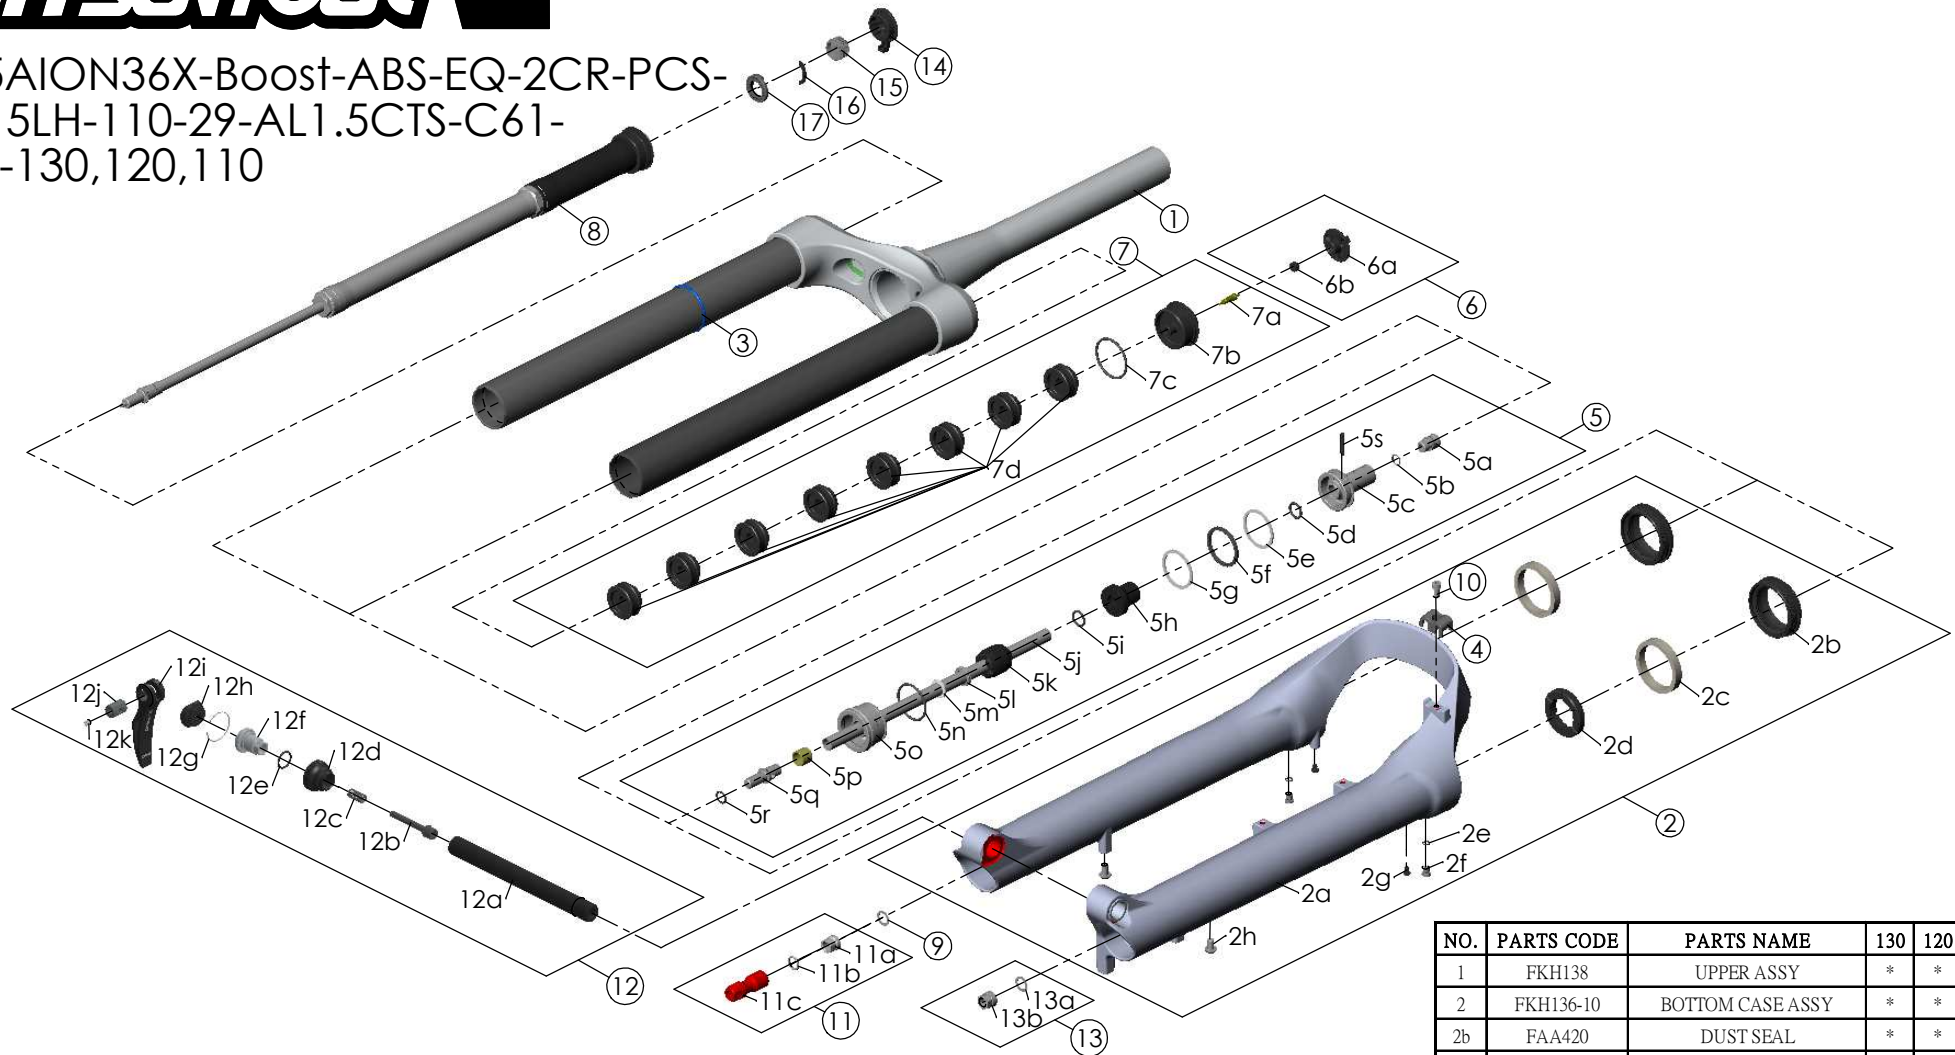

SF25AION36X-Boost-ABS-EQ-2CR-PCS-
DS-15LH-110-29-AL1.5CTS-C61-
O44-130,120,110

NO.	PARTS CODE	PARTS NAME	130	120	110	QT
11	FKE583	REBOUND KNOB ASSY	*	*	*	1
12	FKA116-02	15LH-110 AXLE SET	*	*	*	1
13	FKA063-03	FIXING NUT SET	*	*	*	1
14	FKE590-01	2CR KNOB ASSY	*	*	*	1
15	FEE256-10	ADJUST CORE	*	*	*	1
16	FEE258	ADJUST CLICK	*	*	*	1
17	FEE257	CLICK HOLDER	*	*	*	1

NO.	PARTS CODE	PARTS NAME	130	120	110	QT
6	FKE595	VALVE CAP ASSY	*	*	*	1
7	FKE594-32	AIR CAP ASSY	*	*	*	1
	FKE594-42		*	*	*	1
	FKE594-52		*	*	*	1
7d	FEG270	VOLUME REDUCER	*	*	*	8
	FEG270		*	*	*	9
	FEG270		*	*	*	10
8	FUN171-75	2CR-PCS UNIT	*	*	*	1
9	CSS014	WASHER	*	*	*	1
10	FSB513	GUIDE FIXING BOLT	*	*	*	1

NO.	PARTS CODE	PARTS NAME	130	120	110	QT
1	FKH138	UPPER ASSY	*	*	*	1
2	FKH136-10	BOTTOM CASE ASSY	*	*	*	1
2b	FAA420	DUST SEAL	*	*	*	2
2c	FAA421-10	OIL WIPER	*	*	*	2
2d	FEP233-20	BOTTOM BUMPER	*	*	*	1
2e	FAA270	O RING	*	*	*	2
2f	FSB188	SEAL SCREW	*	*	*	2
2g	FAA200-10	MOUNT CAP	*	*	*	2
2h	FSB203	FIXING BOLT	*	*	*	2
3	FEG397-40	O RING	*	*	*	1
4	FEG519	CABLE CLIP	*	*	*	1
5	FKE587-02	SUPPORT TUBE ASSY-130	*	*	*	1
	FKE587-12	SUPPORT TUBE ASSY-120	*	*	*	1
	FKE587-22	SUPPORT TUBE ASSY-110	*	*	*	1