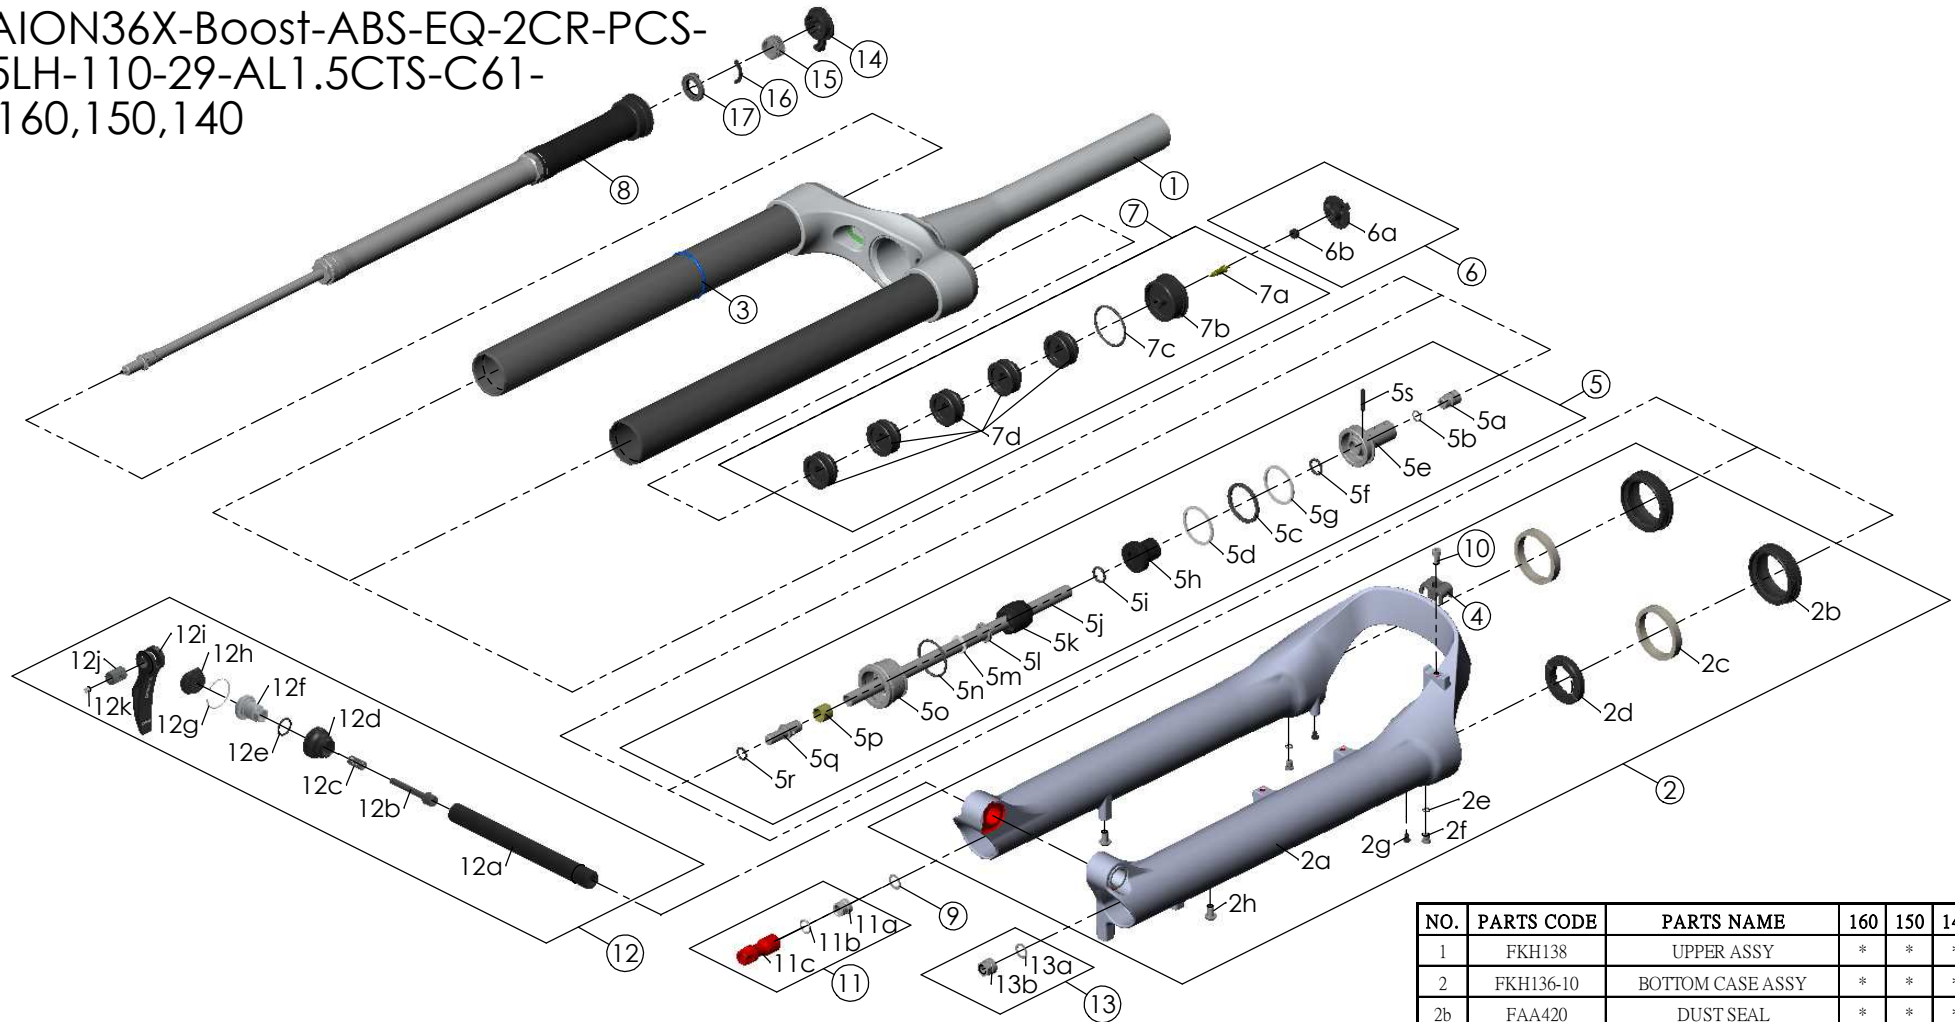

SF25AION36X-Boost-ABS-EQ-2CR-PCS-
DS-15LH-110-29-AL1.5CTS-C61-
O44-160,150,140

Date	2023.07.25	Version	0
Amended			

NO.	PARTS CODE	PARTS NAME	160	150	140	QT
11	FKE583	REBOUND KNOB ASSY	*	*	*	1
12	FKA116-02	15LH-110 AXLE SET	*	*	*	1
13	FKA063-03	FIXING NUT SET	*	*	*	1
14	FKE590-01	2CR KNOB ASSY	*	*	*	1
15	FEE256-10	ADJUST CORE	*	*	*	1
16	FEE258	ADJUST CLICK	*	*	*	1
17	FEE257	CLICK HOLDER	*	*	*	1

NO.	PARTS CODE	PARTS NAME	160	150	140	QT
6	FKE595	VALVE CAP ASSY	*	*	*	1
7	FKE594-02	AIR CAP ASSY	*	*	*	1
	FKE594-12		*	*	*	1
	FKE594-22		*	*	*	1
7d	FEG270	VOLUME REDUCER	*	*	*	5
	FEG270		*	*	*	6
	FEG270		*	*	*	7
8	FUN171-75	2CR-PCS UNIT	*	*	*	1
9	CSS014	WASHER	*	*	*	1
10	FSB513	GUIDE FIXING BOLT	*	*	*	1

NO.	PARTS CODE	PARTS NAME	160	150	140	QT
1	FKH138	UPPER ASSY	*	*	*	1
2	FKH136-10	BOTTOM CASE ASSY	*	*	*	1
2b	FAA420	DUST SEAL	*	*	*	2
2c	FAA421-10	OIL WIPER	*	*	*	2
2d	FEP233-20	BOTTOM BUMPER	*	*	*	1
2e	FAA270	O RING	*	*	*	2
2f	FSB188	SEAL SCREW	*	*	*	2
2g	FAA200-10	MOUNT CAP	*	*	*	2
2h	FSB203	FIXING BOLT	*	*	*	2
3	FAA397-40	O RING	*	*	*	1
4	FEG519	CABLE CLIP	*	*	*	1
5	FKE587-01	SUPPORT TUBE ASSY-160	*	*	*	1
	FKE587-11	SUPPORT TUBE ASSY-150	*	*	*	1
	FKE587-21	SUPPORT TUBE ASSY-140	*	*	*	1