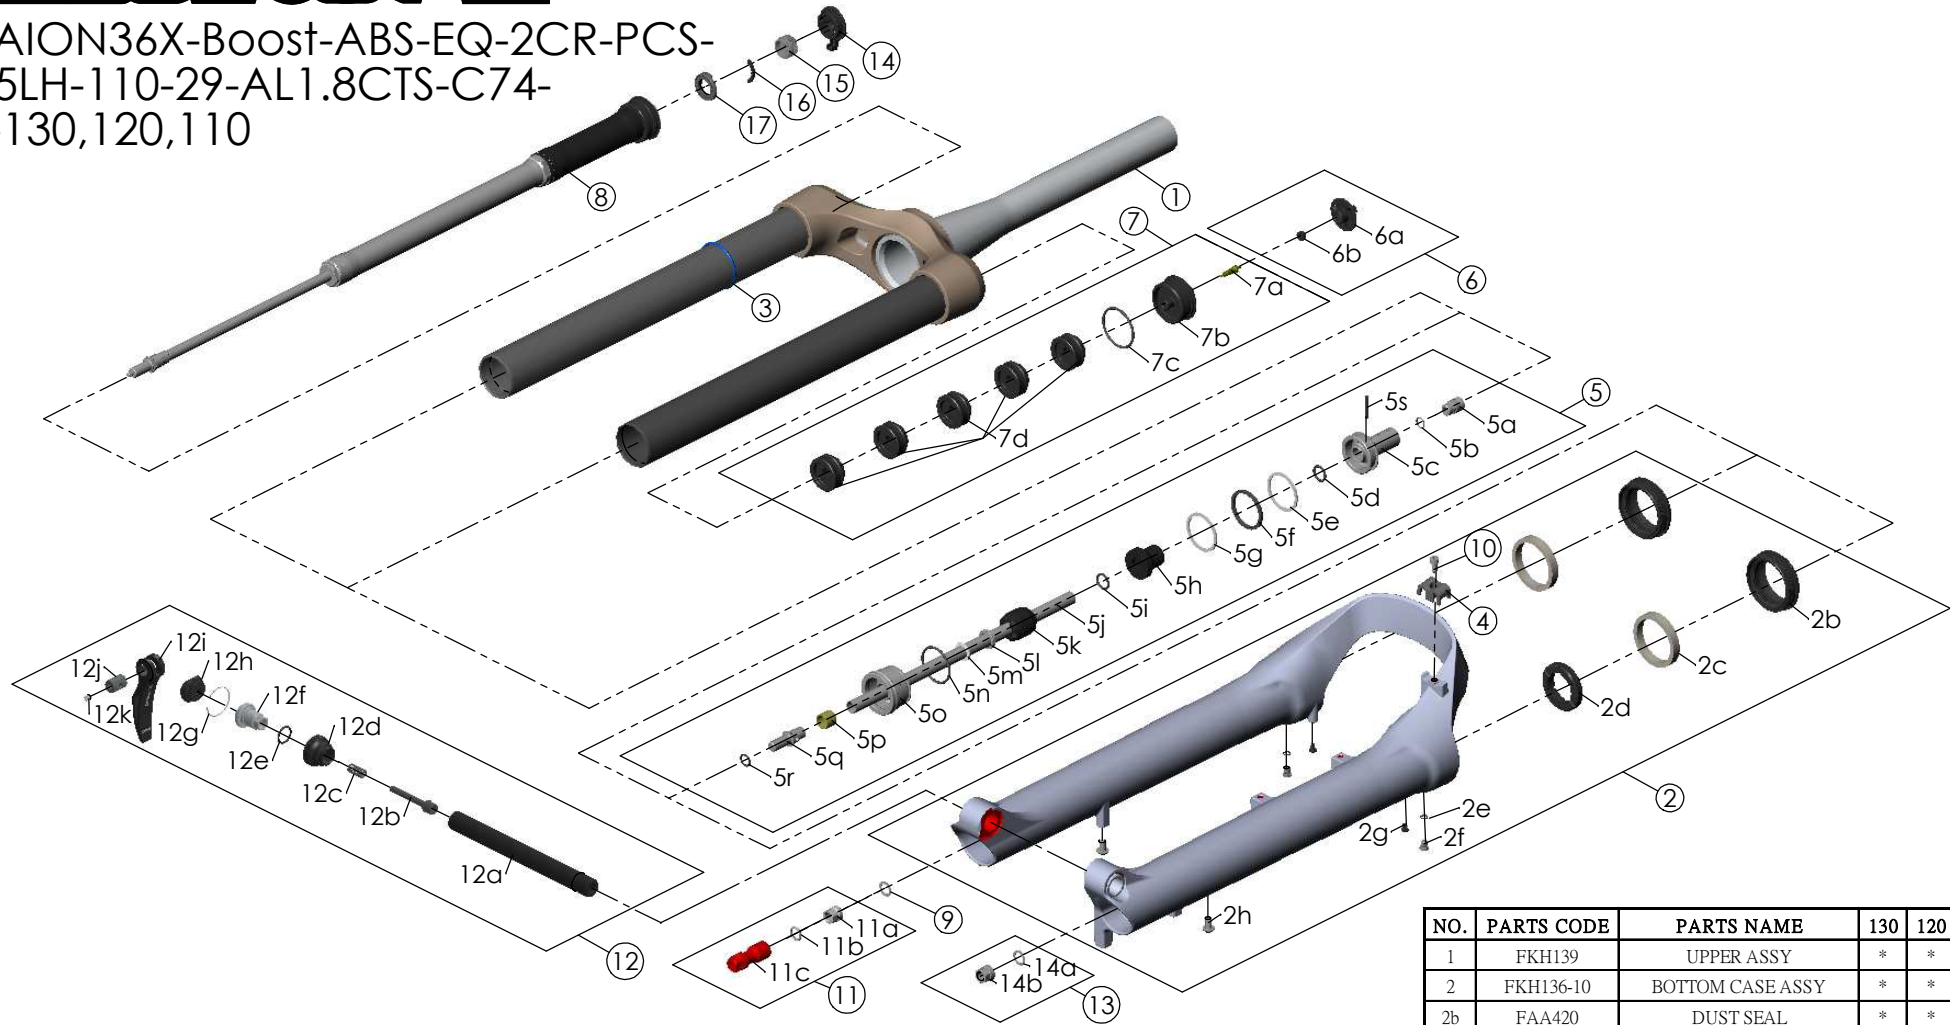

SF25AION36X-Boost-ABS-EQ-2CR-PCS-
DS-15LH-110-29-AL1.8CTS-C74-
O44-130,120,110

NO.	PARTS CODE	PARTS NAME	130	120	110	QT
11	FKE583	REBOUND KNOB ASSY	*	*	*	1
12	FKA116-02	15LH-110 AXLE SET	*	*	*	1
13	FKA063-03	FIXING NUT SET	*	*	*	1
14	FKE590-01	2CR KNOB ASSY	*	*	*	1
15	FEE256-10	ADJUST CORE	*	*	*	1
16	FEE258	ADJUST CLICK	*	*	*	1
17	FEE257	CLICK HOLDER	*	*	*	1

NO.	PARTS CODE	PARTS NAME	130	120	110	QT
6	FKE595	VALVE CAP ASSY	*	*	*	1
	FKE594-32	AIR CAP ASSY	*			1
	FKE594-42			*		1
7d	FEG270	VOLUME REDUCER	*			8
	FEG270			*		9
	FEG270				*	
8	FUN171-75	2CR-PCS UNIT	*	*	*	1
9	CSS014	WASHER	*	*	*	1
10	FSB513	GUIDE FIXING BOLT	*	*	*	1

NO.	PARTS CODE	PARTS NAME	130	120	110	QT
1	FKH139	UPPER ASSY	*	*	*	1
2	FKH136-10	BOTTOM CASE ASSY	*	*	*	1
2b	FAA420	DUST SEAL	*	*	*	2
2c	FAA421-10	OIL WIPER	*	*	*	2
2d	FEP233-20	BOTTOM BUMPER	*	*	*	1
2e	FAA270	O RING	*	*	*	2
2f	FSB188	SEAL SCREW	*	*	*	2
2g	FAA200-10	MOUNT CAP	*	*	*	2
2h	FSB203	FIXING BOLT	*	*	*	2
3	FEG397-40	O RING	*	*	*	1
4	FEG519	CABLE CLIP	*	*	*	1
5	FKE587-02	SUPPORT TUBE ASSY-130	*			1
	FKE587-12	SUPPORT TUBE ASSY-120		*		1
	FKE587-22	SUPPORT TUBE ASSY-110			*	1