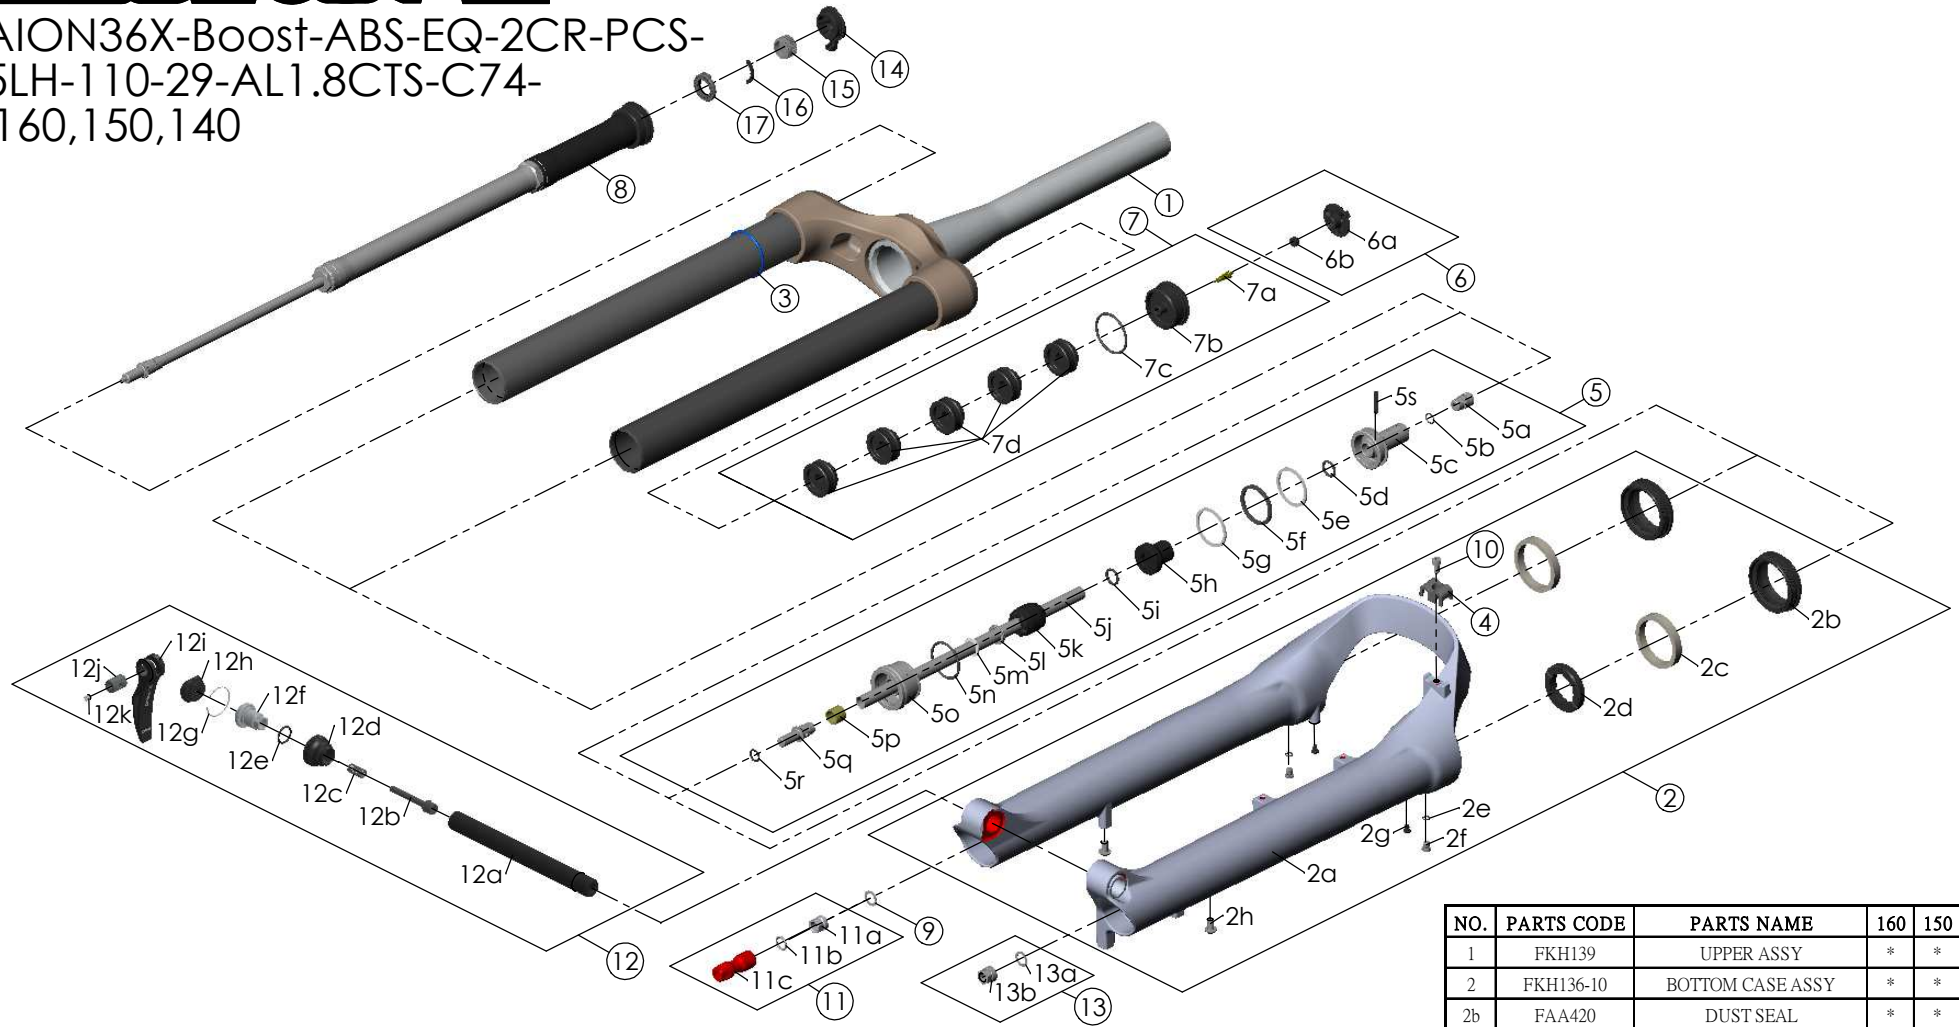

SRSUNTOUR

SF25AION36X-Boost-ABS-EQ-2CR-PCS-
DS-15LH-110-29-AL1.8CTS-C74-
O44-160,150,140

Date	2023.07.25	Version	0
Amended			

NO.	PARTS CODE	PARTS NAME	160	150	140	QT
11	FKE583	REBOUND KNOB ASSY	*	*	*	1
12	FKA116-02	15LH-110 AXLE SET	*	*	*	1
13	FKA063-03	FIXING NUT SET	*	*	*	1
14	FKE590-01	2CR KNOB ASSY	*	*	*	1
15	FEE256-10	ADJUST CORE	*	*	*	1
16	FEE258	ADJUST CLICK	*	*	*	1
17	FEE257	CLICK HOLDER	*	*	*	1

NO.	PARTS CODE	PARTS NAME	160	150	140	QT
6	FKE595	VALVE CAP ASSY	*	*	*	1
	FKE594-02	AIR CAP ASSY	*			1
FKE594-12			*		1	
FKE594-22				*		1
7d	FEG270	VOLUME REDUCER	*			5
	FEG270			*		6
	FEG270				*	
8	FUN171-75	2CR-PCS UNIT	*	*	*	1
9	CSS014	WASHER	*	*	*	1
10	FSB513	GUIDE FIXING BOLT	*	*	*	1

NO.	PARTS CODE	PARTS NAME	160	150	140	QT
1	FKH139	UPPER ASSY	*	*	*	1
2	FKH136-10	BOTTOM CASE ASSY	*	*	*	1
2b	FAA420	DUST SEAL	*	*	*	2
2c	FAA421-10	OIL WIPER	*	*	*	2
2d	FEP233-20	BOTTOM BUMPER	*	*	*	1
2e	FAA270	O RING	*	*	*	2
2f	FSB188	SEAL SCREW	*	*	*	2
2g	FAA200-10	MOUNT CAP	*	*	*	2
2h	FSB203	FIXING BOLT	*	*	*	2
3	FEG397-40	O RING	*	*	*	1
4	FEG519	CABLE CLIP	*	*	*	1
5	FKE587-01	SUPPORT TUBE ASSY-160	*			1
	FKE587-11	SUPPORT TUBE ASSY-150		*		1
	FKE587-21	SUPPORT TUBE ASSY-140			*	1